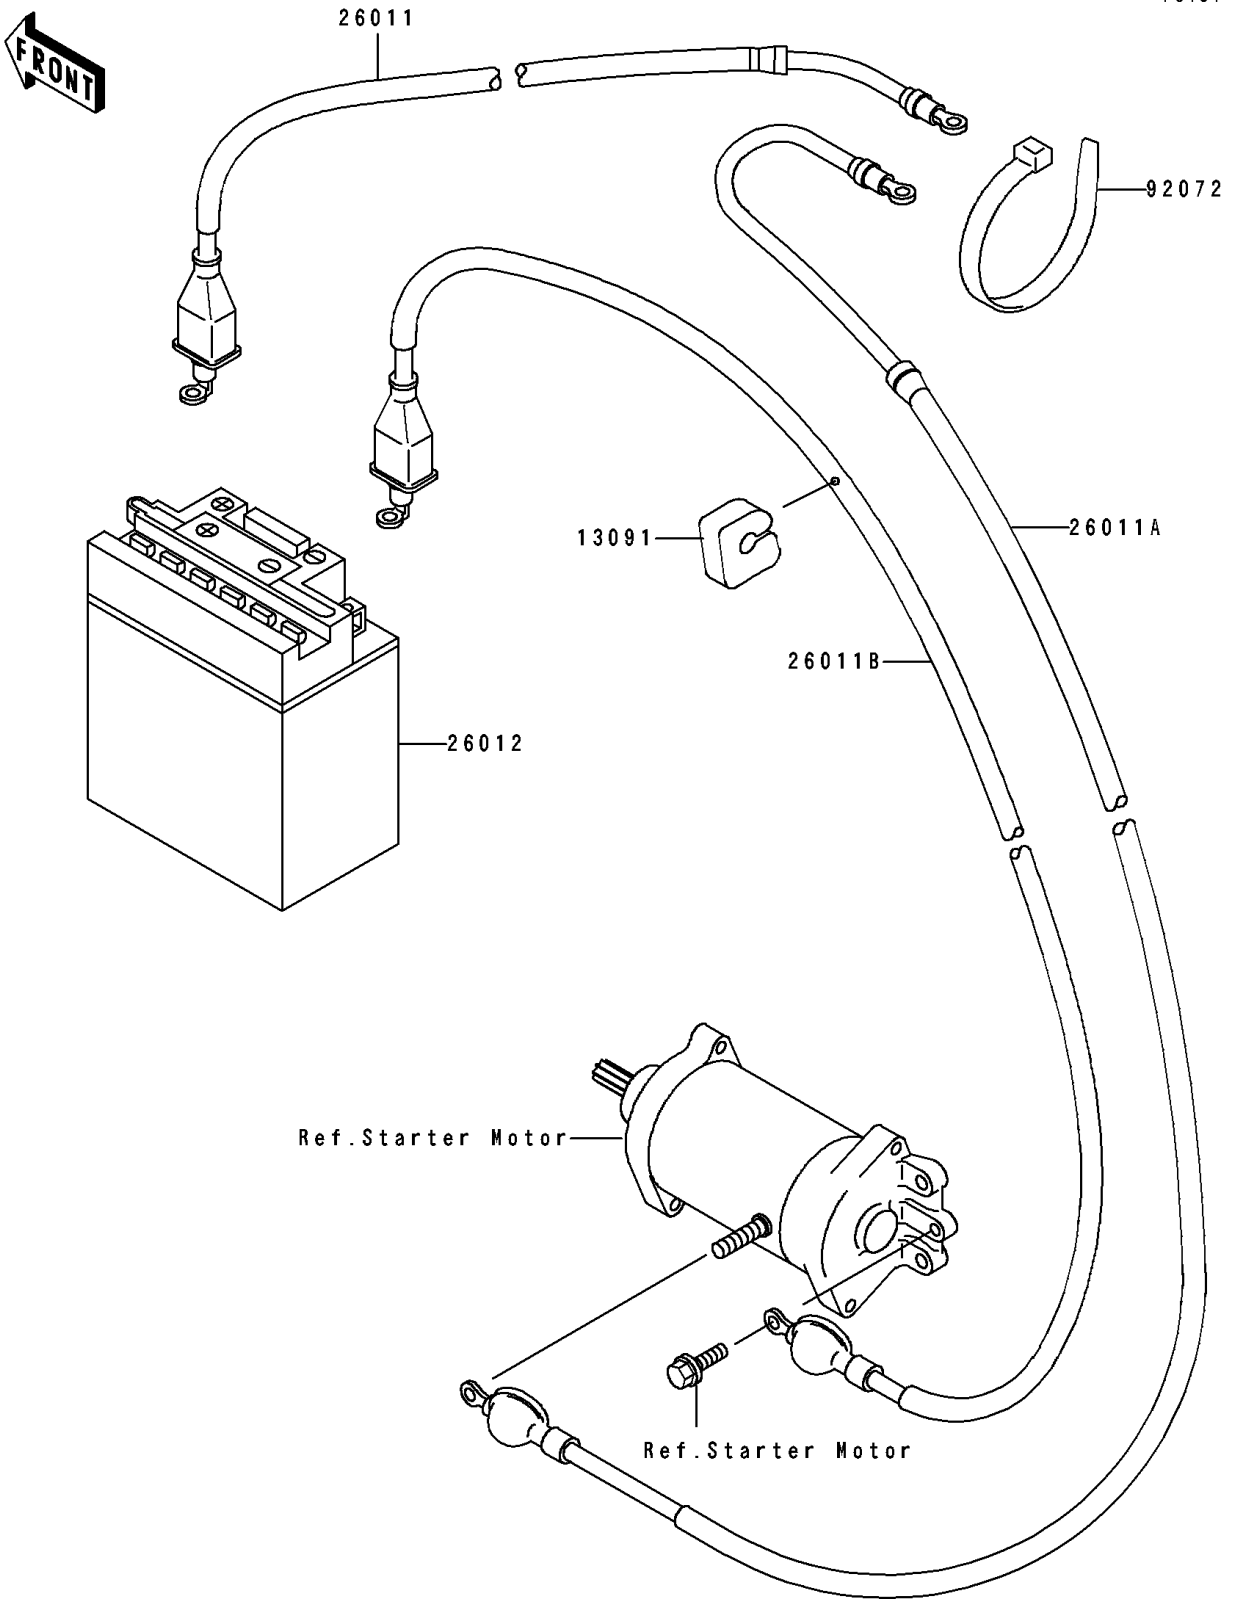

# 1995 TS PARTS DIAGRAM

Electrical Equipment

# 1995 TS PARTS LIST

## Electrical Equipment

ITEM NAME	PART NUMBER	QUANTITY
HOLDER (Ref # 13091)	13091-3712	1
WIRE-LEAD,BATTERY-RELAY (Ref # 26011)	26011-3785	1
WIRE-LEAD,RELAY-STARTER (Ref # 26011A)	26011-3786	1
WIRE-LEAD,BATTERY-STARTER (Ref # 26011B)	26011-3787	1
BATTERY,YB16CL-B,12V 19AH (Ref # 26012)	26012-3716	1
BAND (Ref # 92072)	92072-3778	1