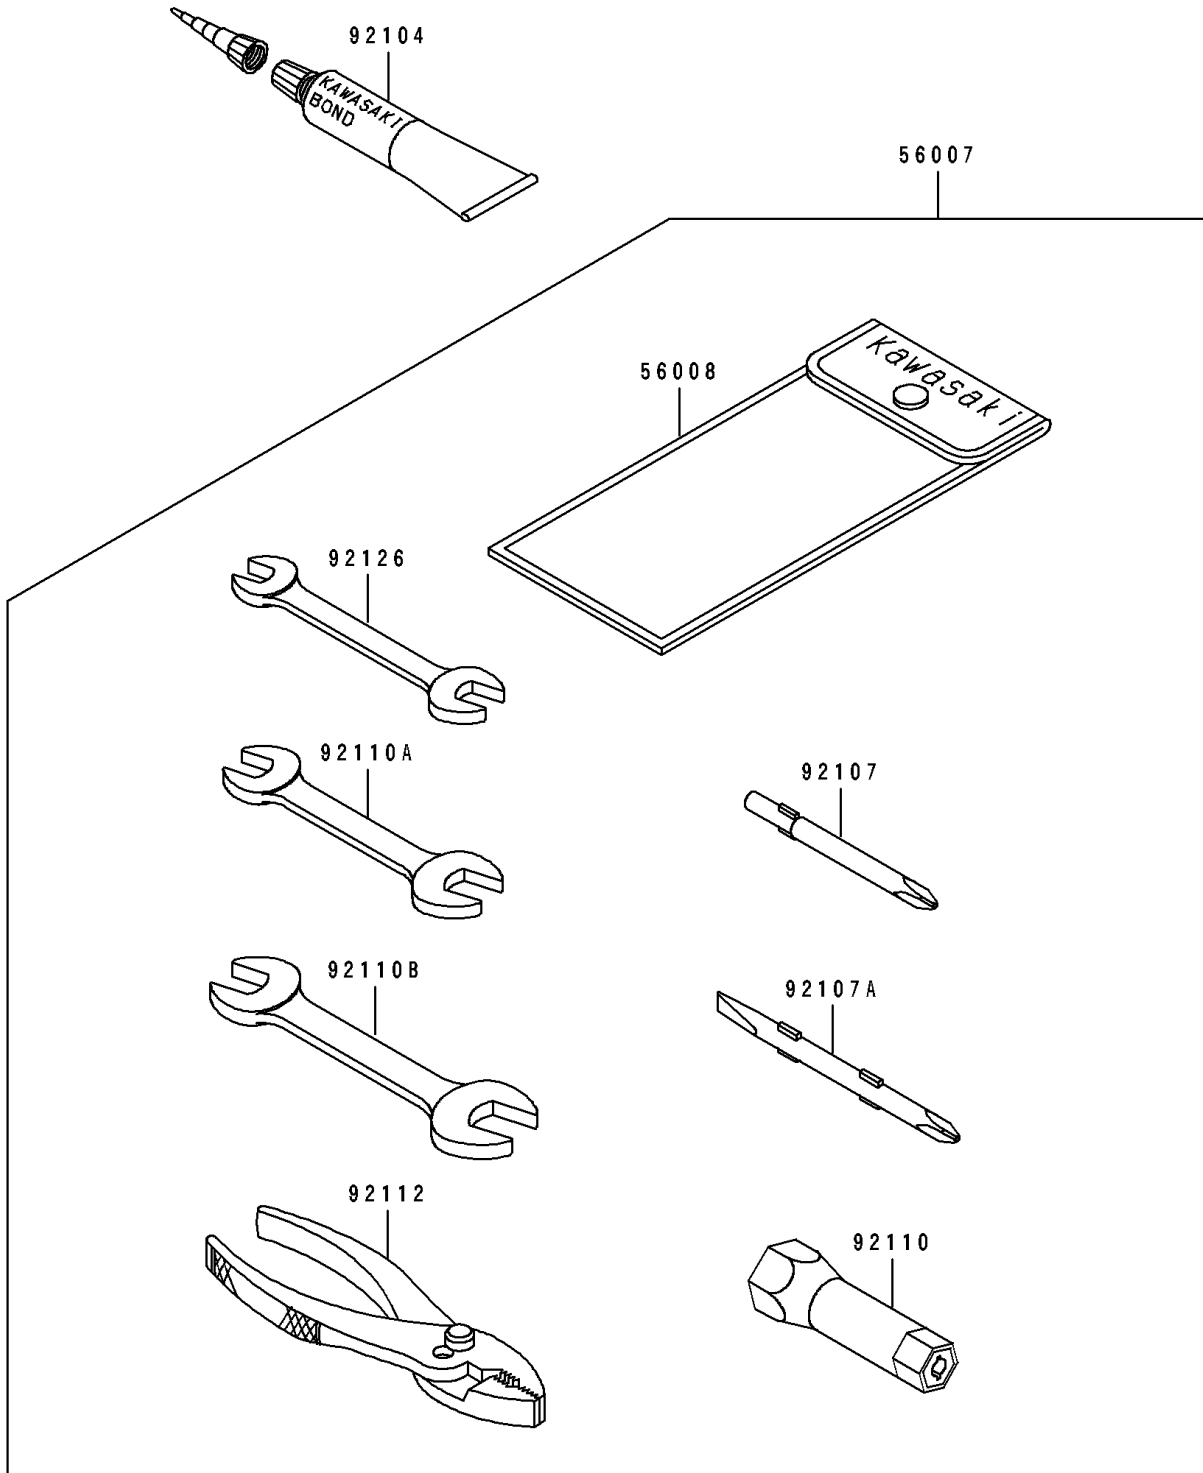

# 1992 TS PARTS DIAGRAM

Owner's Tools

F3182

## 1992 TS PARTS LIST

### Owner's Tools

ITEM NAME	PART NUMBER	QUANTITY
TOOLKIT (Ref # 56007)	56007-3707	1
BAG,TOOL (Ref # 56008)	56008-1007	1
GASKET-LIQUID,TUBE,100G,SILVER (Ref # 92104)	92104-002	AR
TOOL-DRIVER,#3PHILLIPS (Ref # 92107)	92107-005	1
TOOL-DRIVER,#2PHILLIPS&SLOT (Ref # 92107A)	92107-1051	1
TOOL-WRENCH,BOX,21MM (Ref # 92110)	92110-1113	1
TOOL-WRENCH,OPEN END,10X12 (Ref # 92110A)	92110-1152	1
TOOL-WRENCH,OPEN END,14X17 (Ref # 92110B)	92110-1153	1
TOOL-PLIERS (Ref # 92112)	92112-003	1
TOOL-WRENCH,OPEN END,8X10 (Ref # 92126)	92126-001	1