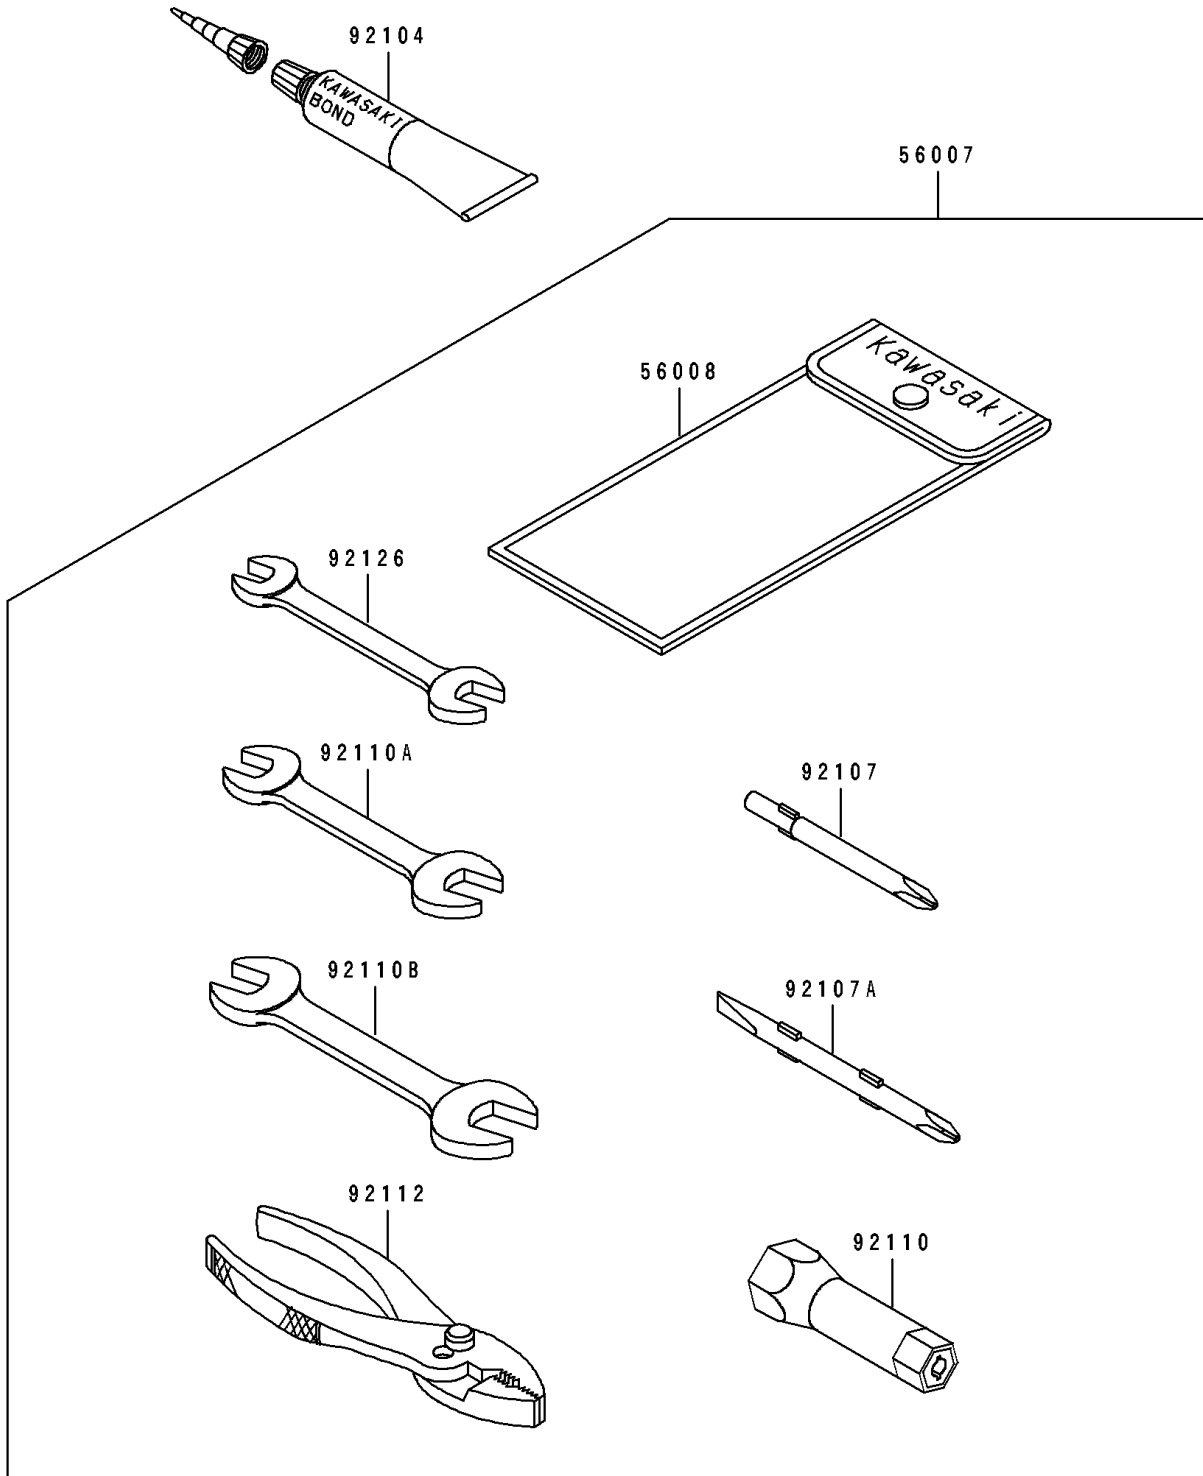

# 1992 TS PARTS DIAGRAM

Owner's Tools

F3182

## 1992 TS PARTS LIST

### Owner's Tools

| ITEM NAME                                    | PART NUMBER | QUANTITY |
|--|-------------|----------|
| TOOLKIT (Ref # 56007)                        | 56007-3707  | 1        |
| BAG,TOOL (Ref # 56008)                       | 56008-1007  | 1        |
| GASKET-LIQUID,TUBE,100G,SILVER (Ref # 92104) | 92104-002   | AR       |
| TOOL-DRIVER,#3PHILLIPS (Ref # 92107)         | 92107-005   | 1        |
| TOOL-DRIVER,#2PHILLIPS&SLOT (Ref # 92107A)   | 92107-1051  | 1        |
| TOOL-WRENCH,BOX,21MM (Ref # 92110)           | 92110-1113  | 1        |
| TOOL-WRENCH,OPEN END,10X12 (Ref # 92110A)    | 92110-1152  | 1        |
| TOOL-WRENCH,OPEN END,14X17 (Ref # 92110B)    | 92110-1153  | 1        |
| TOOL-PLIERS (Ref # 92112)                    | 92112-003   | 1        |
| TOOL-WRENCH,OPEN END,8X10 (Ref # 92126)      | 92126-001   | 1        |