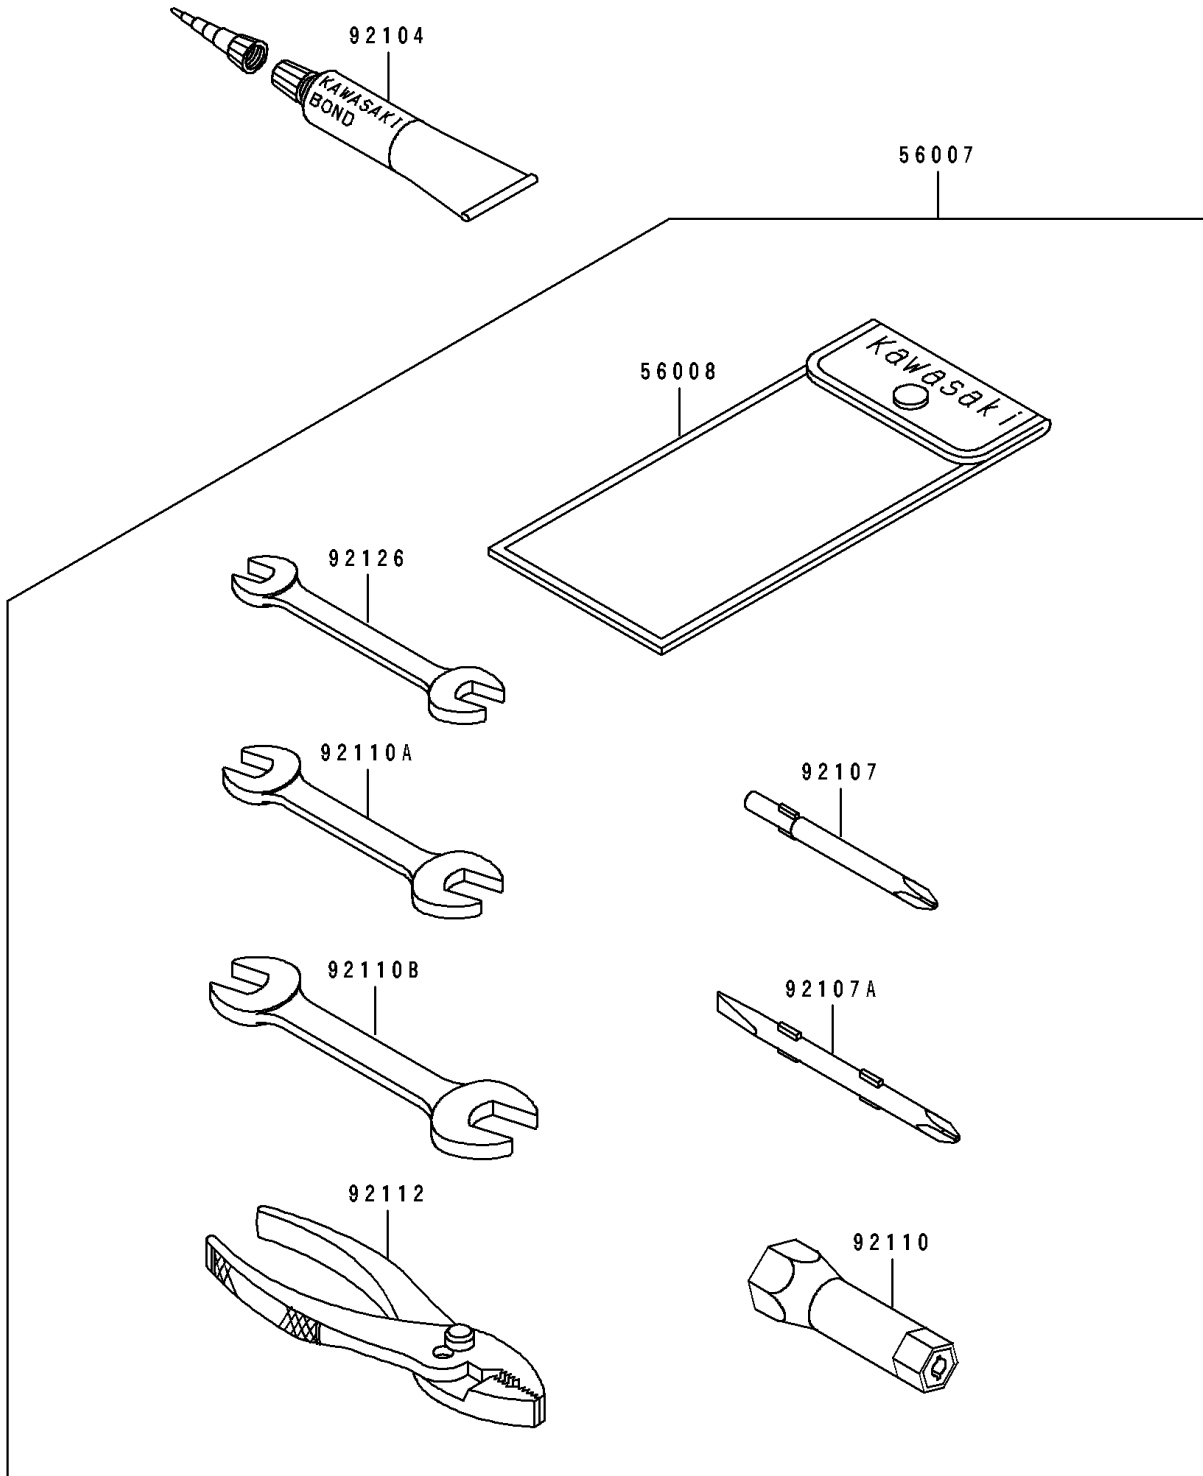

1995 TS PARTS DIAGRAM

Owner's Tools

F3182

1995 TS PARTS LIST

Owner's Tools

ITEM NAME	PART NUMBER	QUANTITY
TOOLKIT (Ref # 56007)	56007-3707	1
BAG,TOOL (Ref # 56008)	56008-1007	1
GASKET-LIQUID,TUBE,100G,SILVER (Ref # 92104)	92104-002	AR
TOOL-DRIVER,#3PHILLIPS (Ref # 92107)	92107-005	1
TOOL-DRIVER,#2PHILLIPS&SLOT (Ref # 92107A)	92107-1051	1
TOOL-WRENCH,BOX,21MM (Ref # 92110)	92110-1113	1
TOOL-WRENCH,OPEN END,10X12 (Ref # 92110A)	92110-1152	1
TOOL-WRENCH,OPEN END,14X17 (Ref # 92110B)	92110-1153	1
TOOL-PLIERS (Ref # 92112)	92112-003	1
TOOL-WRENCH,OPEN END,8X10 (Ref # 92126)	92126-001	1