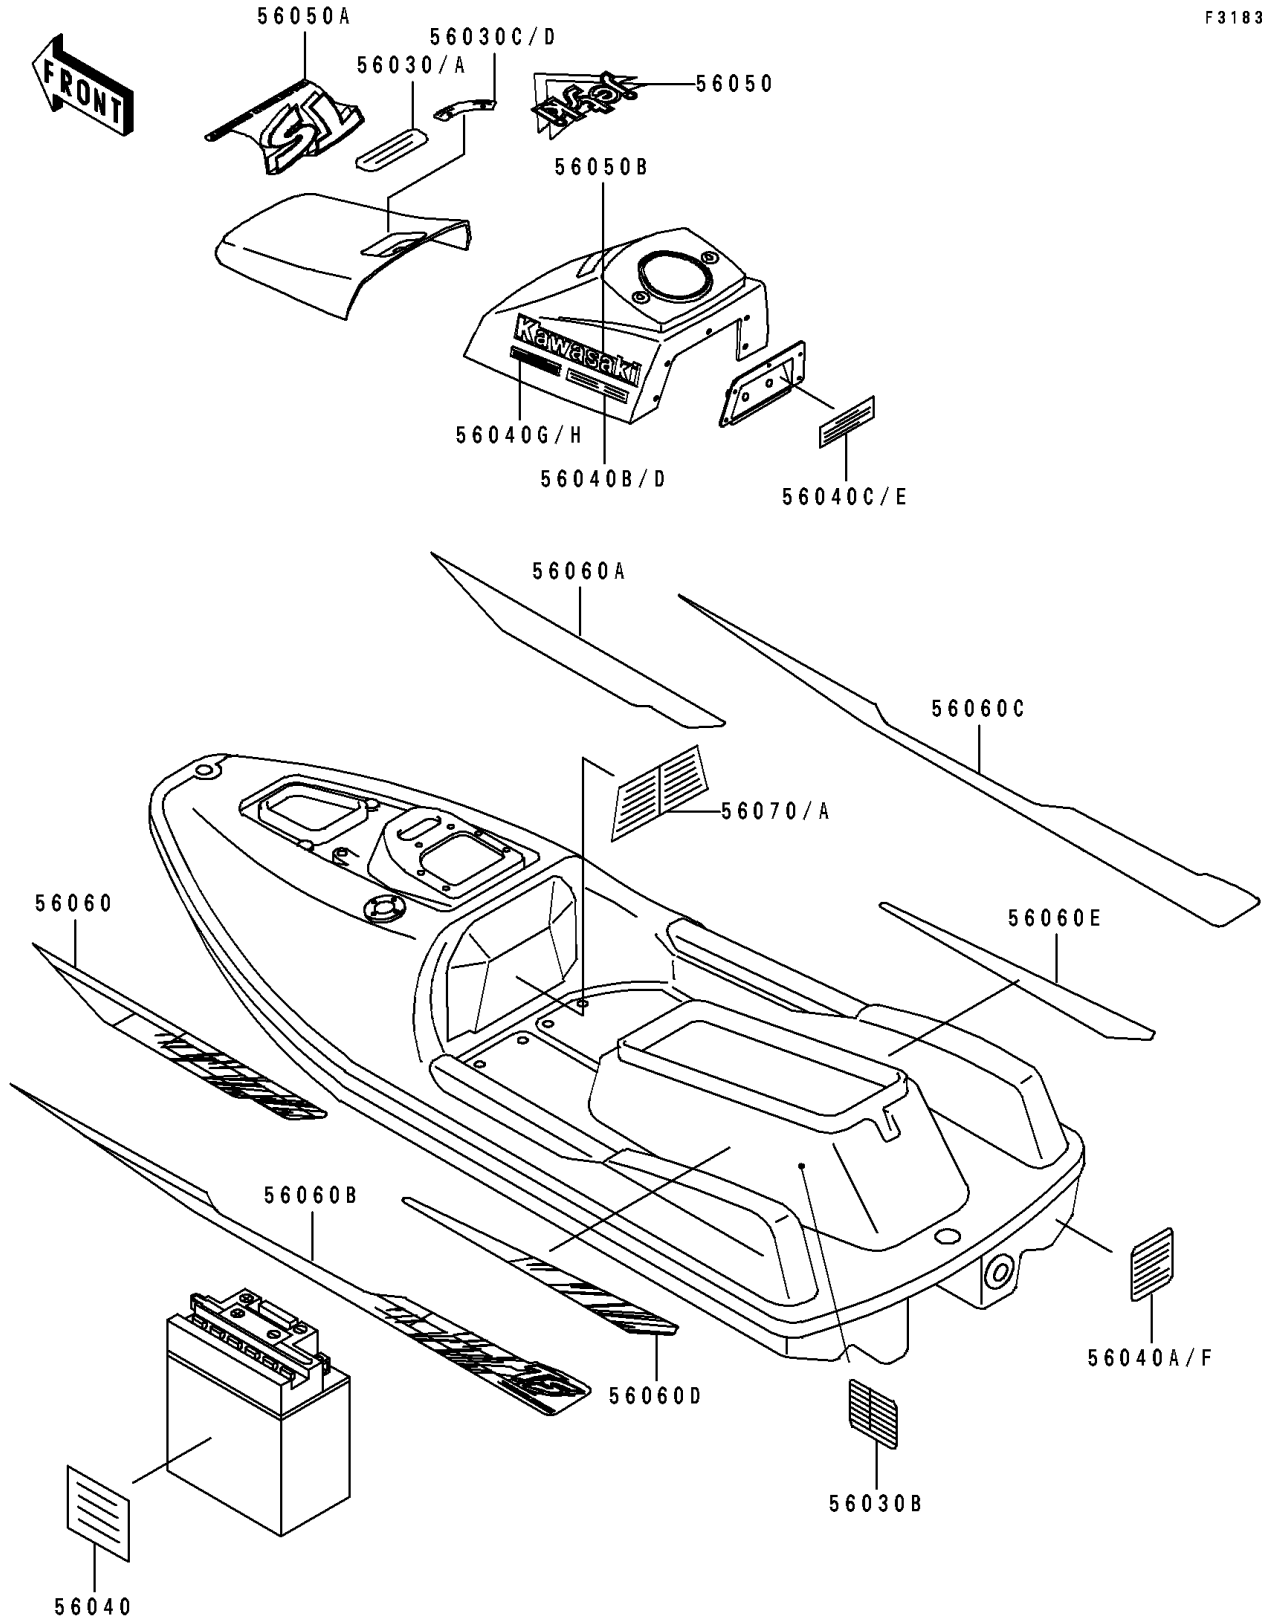

# 1993 TS PARTS DIAGRAM

Labels(JF650-B5)

F3183A

# 1993 TS PARTS LIST

Labels(JF650-B5)

ITEM NAME	PART NUMBER	QUANTITY
LABEL,FIRE EXTINGUISHER (Ref # 56030)	56030-3755	1
LABEL,FIRE EXTINGUISHER(FRENCH (Ref # 56030A)	56030-3757	1
LABEL,ENGLISH/FRENCH(FRENCH) (Ref # 56030B)	56030-3758	1
LABEL,OPEN-LOCK (Ref # 56030C)	56030-3781	1
LABEL,OPEN-LOCK(FRENCH) (Ref # 56030D)	56030-3782	1
LABEL,BATTERY CAUTION(FRENCH) (Ref # 56040)	56040-1106	1
LABEL-WARNING,JET PUMP (Ref # 56040A)	56040-3798	1
LABEL-WARNING,OIL-FUEL MIXTURE (Ref # 56040B)	56040-3800	1
LABEL-WARNING,TETHER SWITCH (Ref # 56040C)	56040-3804	1
LABEL,OIL-FUEL MIXTURE(FRENCH) (Ref # 56040D)	56040-3808	1
LABEL,TETHER SWITCH(FRENCH) (Ref # 56040E)	56040-3810	1
LABEL,NOZZLE CHECK(FRENCH) (Ref # 56040F)	56040-3876	1
LABEL-WARNING,FUEL SUPPLY (Ref # 56040G)	56040-3902	1
LABEL,FUEL SUPPLY(FRENCH) (Ref # 56040H)	56040-3904	1
MARK,HANDLE COVER,JET SKI (Ref # 56050)	56050-1791	1
MARK,TS (Ref # 56050A)	56050-1841	1
MARK,KAWASAKI (Ref # 56050B)	56050-1842	2
PATTERN,DECK,FR,LH (Ref # 56060)	56060-1250	1
PATTERN,DECK,FR,RH (Ref # 56060A)	56060-1251	1
PATTERN,DECK,RR,LH (Ref # 56060B)	56060-1252	1
PATTERN,DECK,RR,RH (Ref # 56060C)	56060-1253	1
PATTERN,DECK,SEAT,LH (Ref # 56060D)	56060-1254	1
PATTERN,DECK,SEAT,RH (Ref # 56060E)	56060-1255	1
LABEL-WARNING,IMPORTANT SAFETY (Ref # 56070)	56070-3703	1
LABEL,IMPORTANT SAFETY(FRENCH) (Ref # 56070A)	56070-3704	1