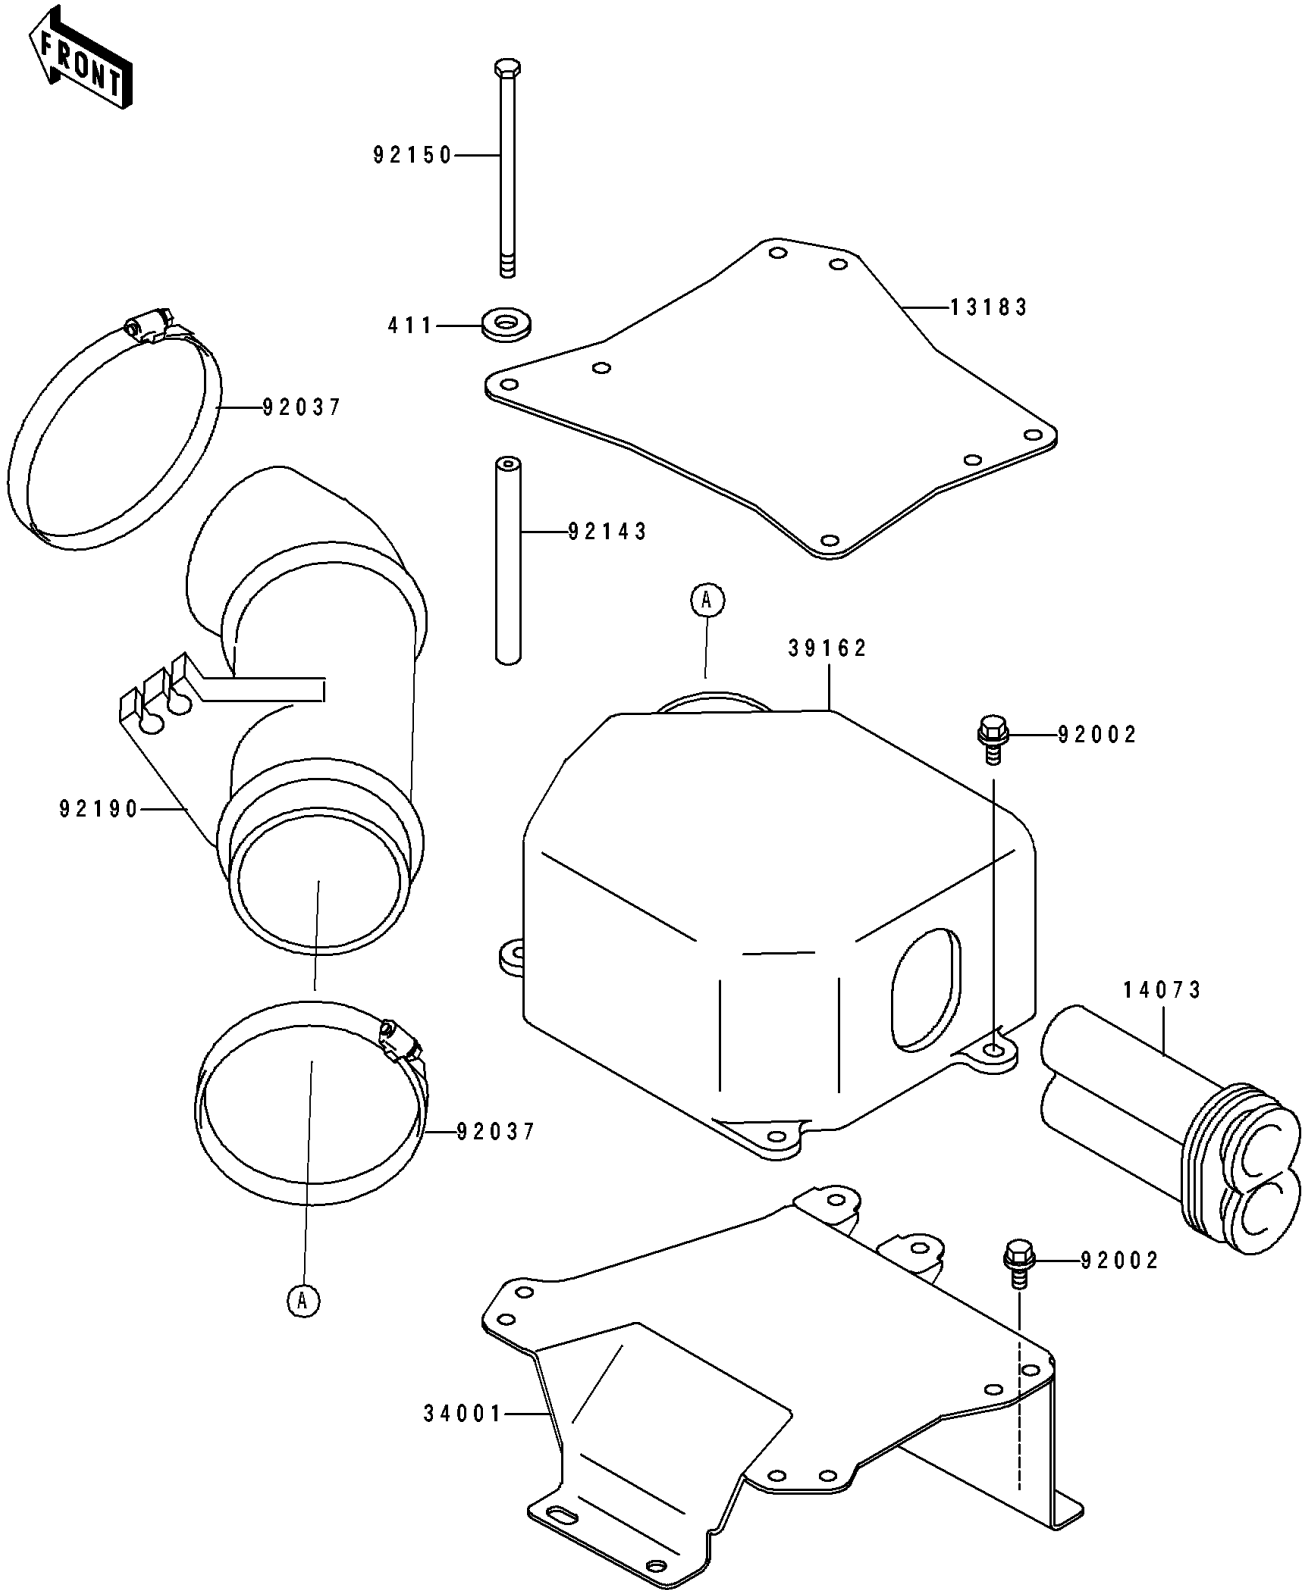

1996 TS PARTS DIAGRAM

Intake Silencer

E1130

1996 TS PARTS LIST

Intake Silencer

ITEM NAME	PART NUMBER	QUANTITY
PLATE (Ref # 13183)	13183-3773	1
DUCT (Ref # 14073)	14073-3733	1
STAND (Ref # 34001)	34001-3703	1
SILENCER-INTAKE (Ref # 39162)	39162-3702	1
BOLT,6X12 (Ref # 92002)	92002-3763	6
CLAMP (Ref # 92037)	92037-3711	2
COLLAR (Ref # 92143)	92143-3722	4
BOLT,6X113 (Ref # 92150)	92150-3724	4
TUBE (Ref # 92190)	92190-3791	1
WASHER-PLAIN,6MM (Ref # 411)	411S0600	4