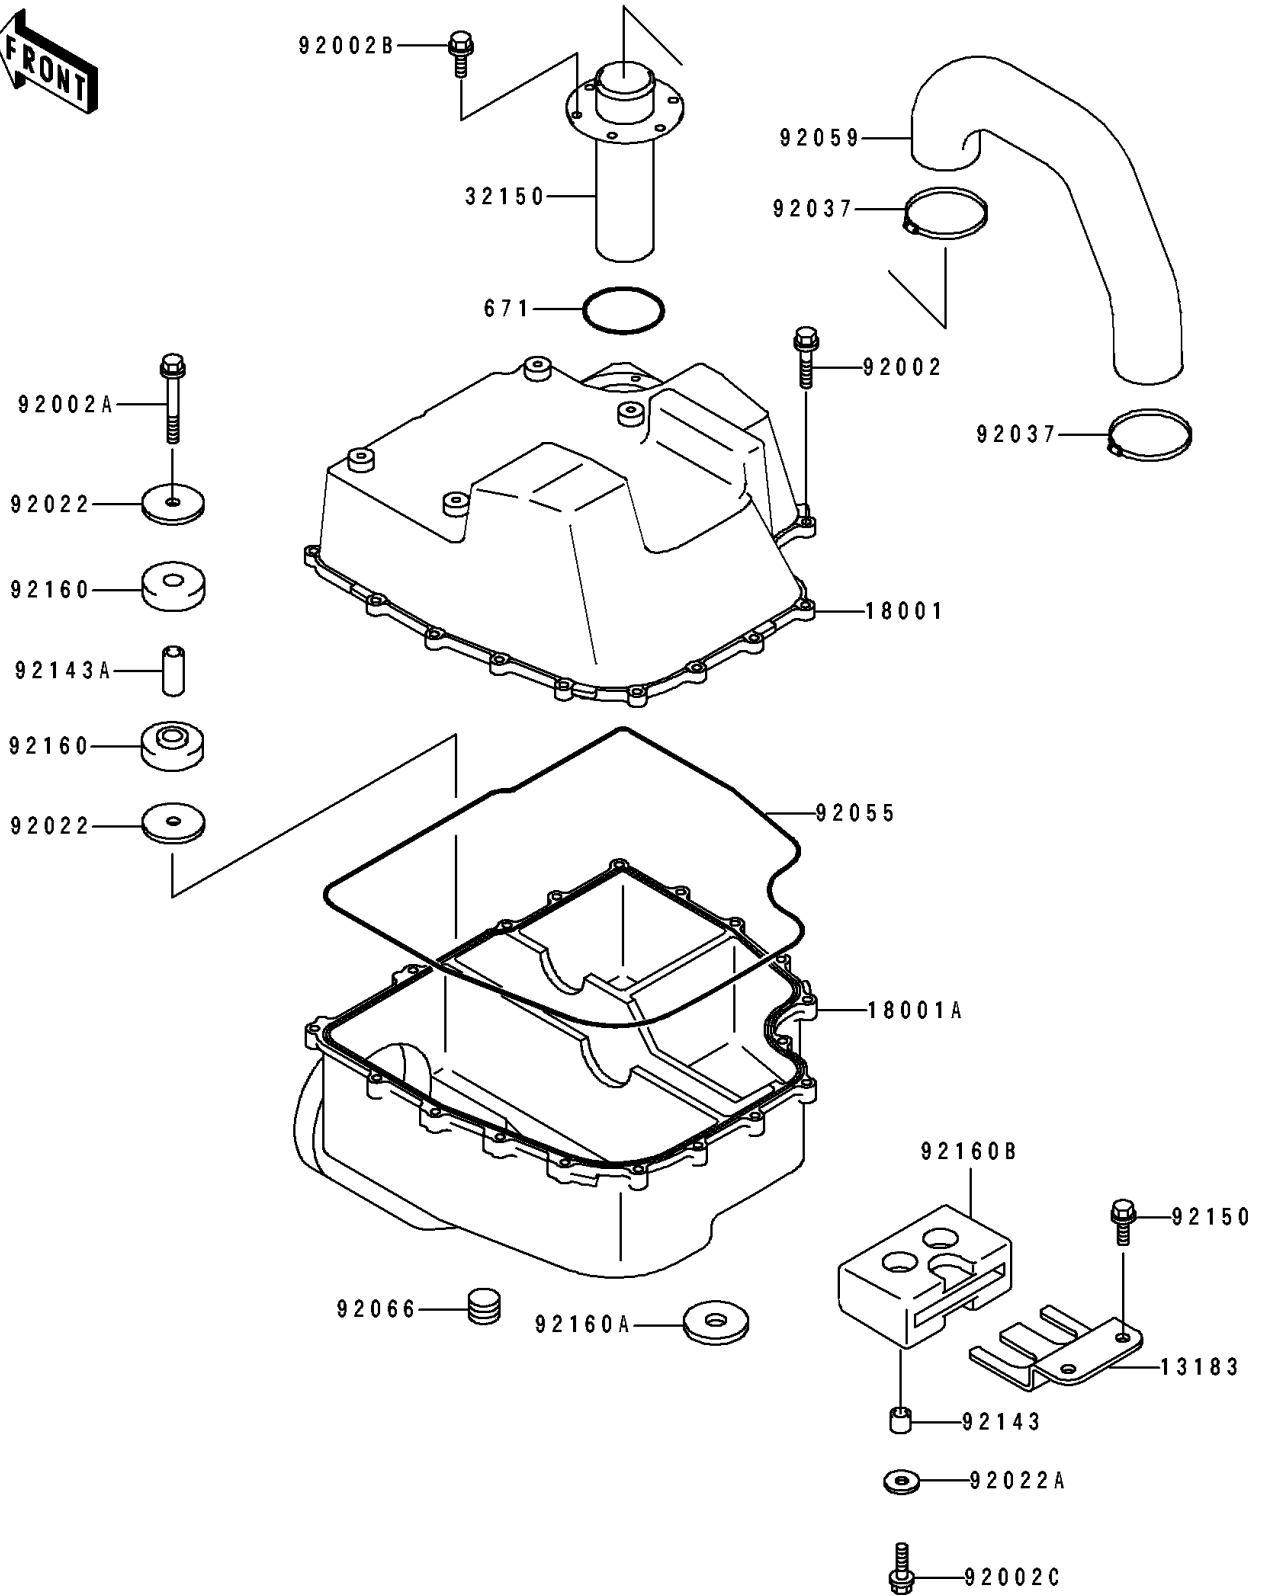

1996 TS PARTS DIAGRAM

Water Muffler

E1141

1996 TS PARTS LIST

Water Muffler

ITEM NAME	PART NUMBER	QUANTITY
PLATE (Ref # 13183)	13183-3760	1
MUFFLER,WATER BOX,UPP (Ref # 18001)	18001-3727	1
MUFFLER,WATER BOX,LWR (Ref # 18001A)	18001-3755	1
PIPE,WATER MUFFLER (Ref # 32150)	32150-3738	1
BOLT,6X25 (Ref # 92002)	92002-3714	17
BOLT,6X45 (Ref # 92002A)	92002-3717	1
BOLT,6X16 (Ref # 92002B)	92002-3728	6
BOLT,6X20 (Ref # 92002C)	92002-3755	2
WASHER,6.5X32X3 (Ref # 92022)	92022-3749	2
WASHER (Ref # 92022A)	92022-567	2
CLAMP (Ref # 92037)	92037-509	2
RING-O,WATER MUFFLER (Ref # 92055)	92055-3718	1
TUBE (Ref # 92059)	92059-3875	1
PLUG (Ref # 92066)	92066-3719	2
COLLAR,7.5X10.5X9 (Ref # 92143)	92143-3714	2
COLLAR,7.5X10.5X24 (Ref # 92143A)	92143-3717	1
BOLT,6X12 (Ref # 92150)	92150-3810	2
DAMPER,FR (Ref # 92160)	92160-3730	2
DAMPER,LWR (Ref # 92160A)	92160-3732	3
DAMPER,RR (Ref # 92160B)	92160-3774	1
O RING,60MM (Ref # 671)	671B2560	1