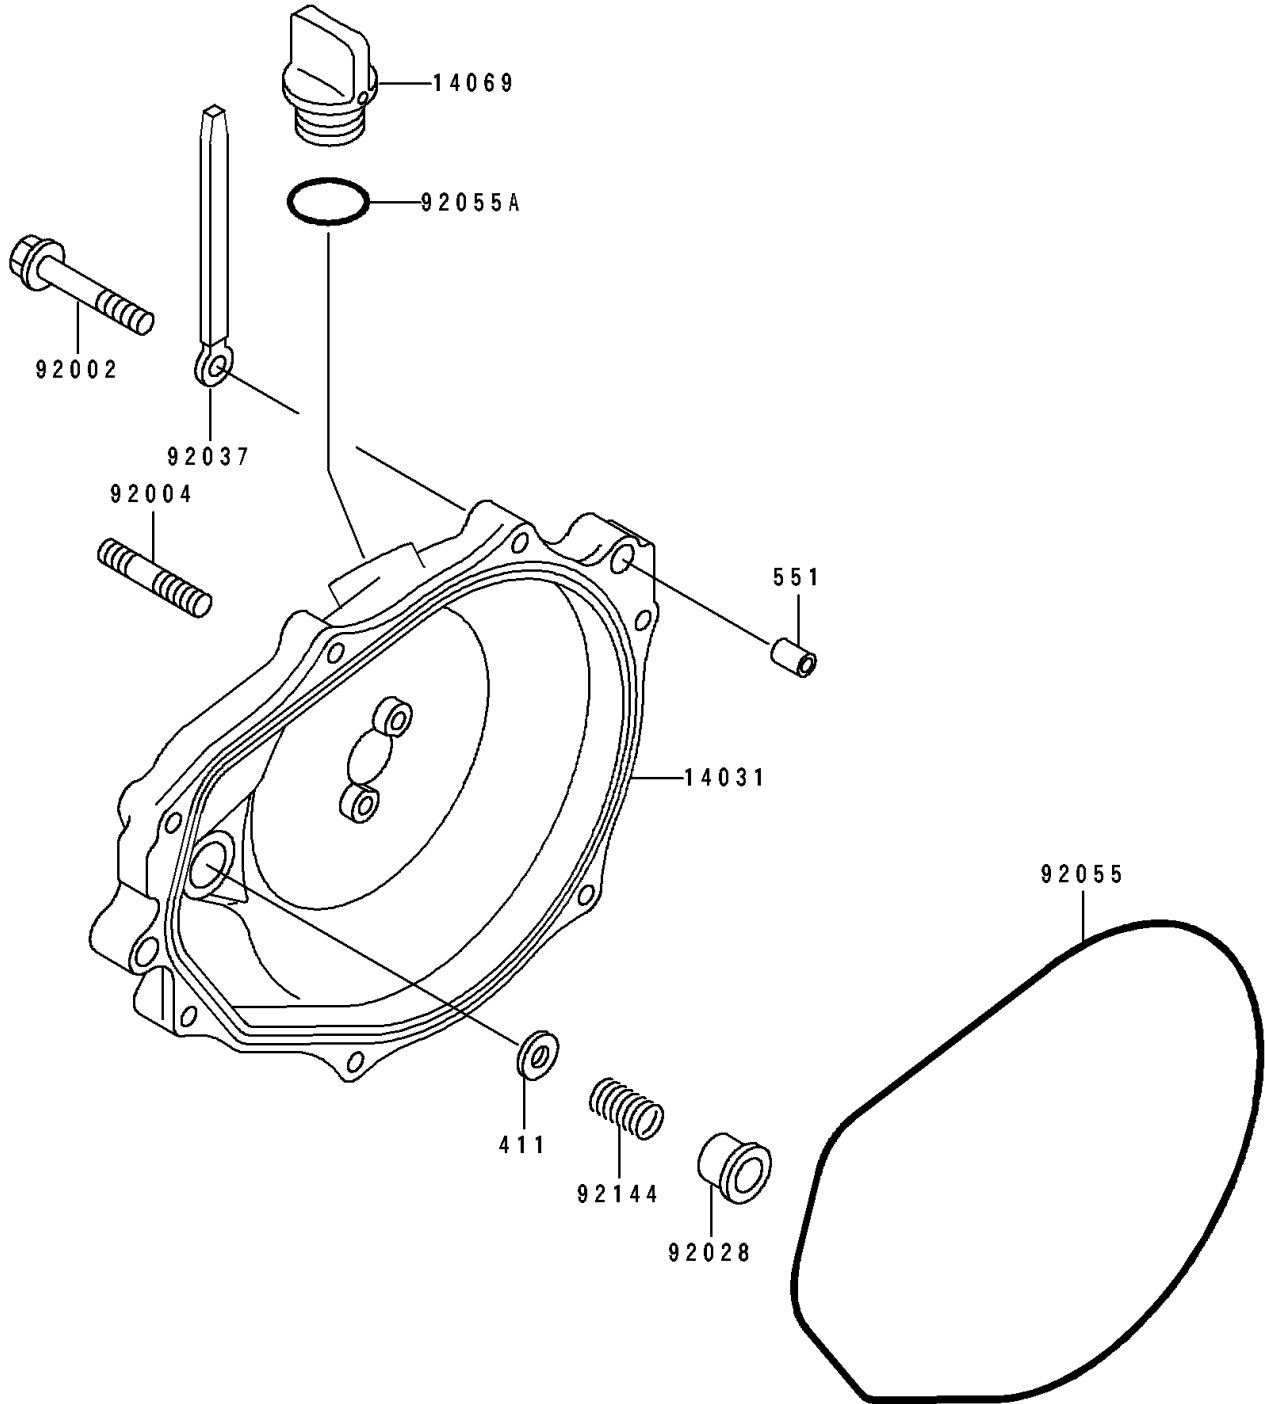

1996 TS PARTS DIAGRAM

Engine Cover(s)

E1431

1996 TS PARTS LIST

Engine Cover(s)

ITEM NAME	PART NUMBER	QUANTITY
COVER-GENERATOR (Ref # 14031)	14031-3722	1
BREATHER (Ref # 14069)	14069-3709	1
BOLT,6X30 (Ref # 92002)	92002-3726	7
STUD (Ref # 92004)	92004-3710	2
BUSHING (Ref # 92028)	92028-3718	1
CLAMP,L=100 (Ref # 92037)	92037-3736	1
RING-O,GENERATOR COVER (Ref # 92055)	92055-3712	1
RING-O (Ref # 92055A)	92055-515	1
SPRING (Ref # 92144)	92144-3728	1
WASHER-PLAIN,5MM (Ref # 411)	411S0500	1
PIN-DOWEL (Ref # 551)	551R0812	2