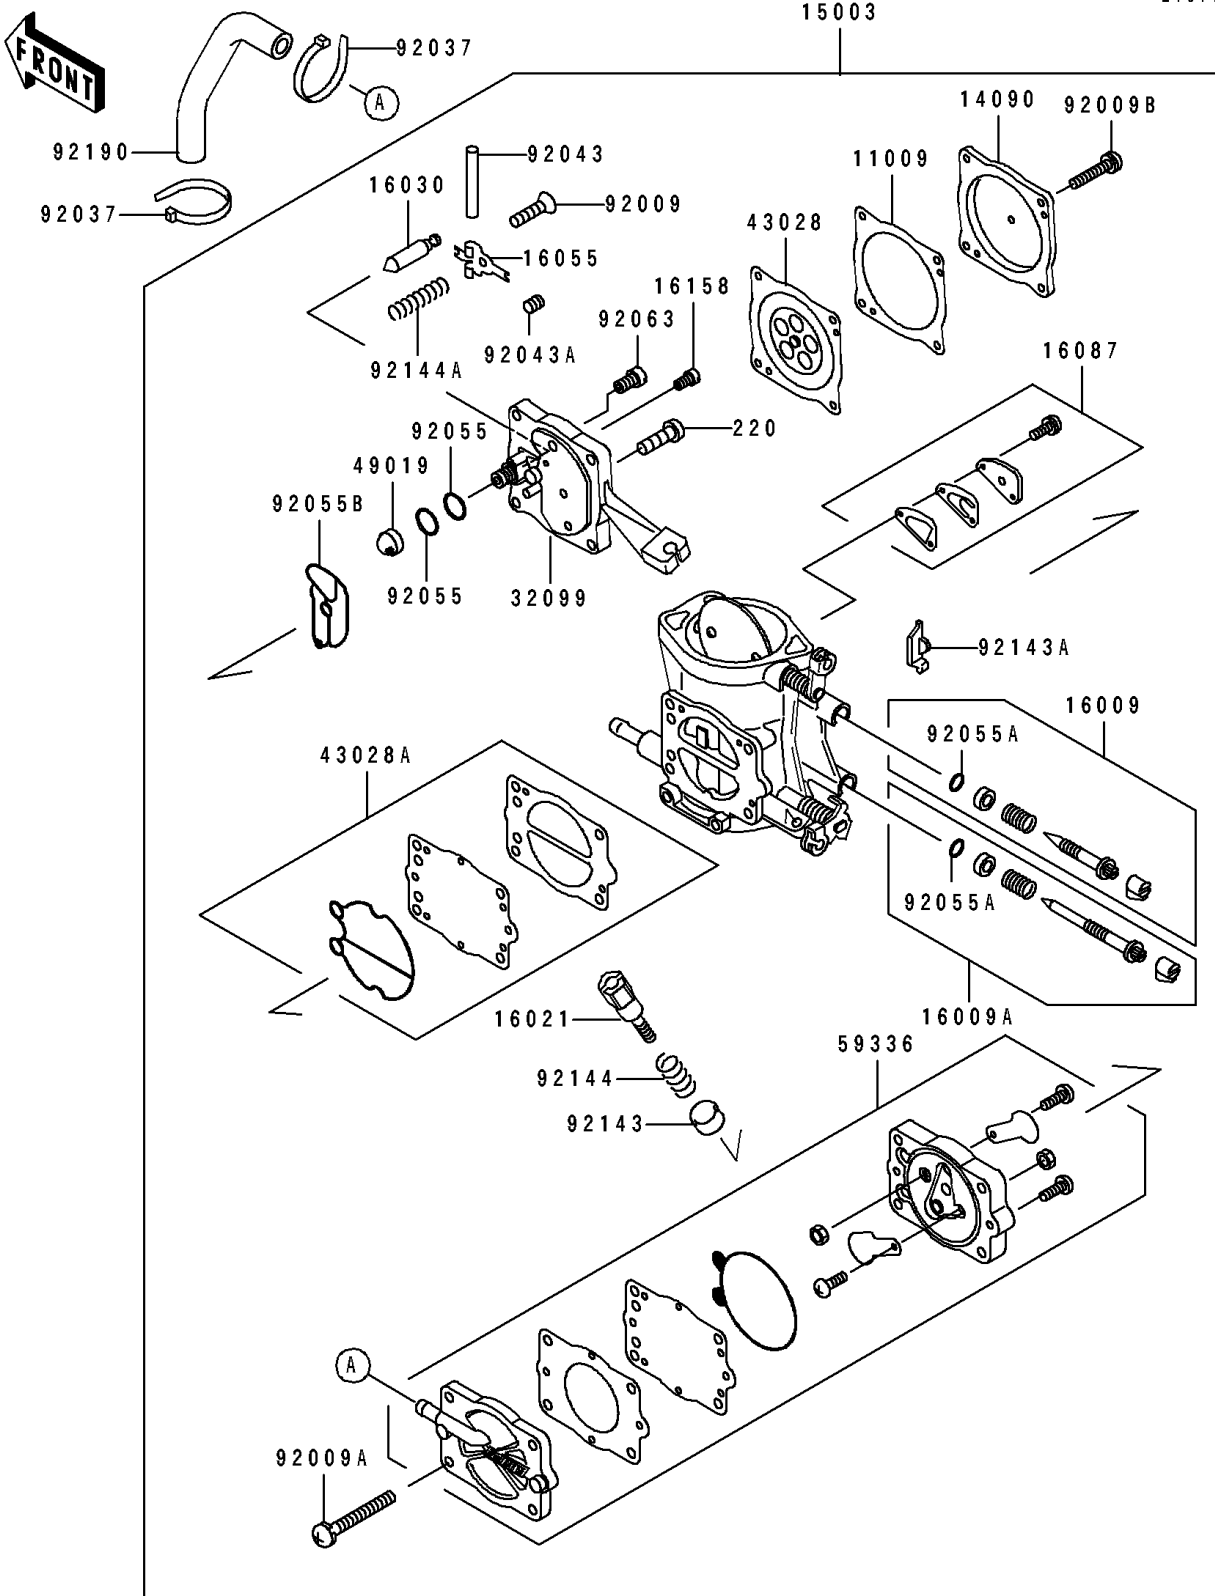

# 1996 TS PARTS DIAGRAM

Carburetor

E1611

## Carburetor

ITEM NAME	PART NUMBER	QUANTITY
GASKET,DIAPHRAGM (Ref # 11009)	11009-3730	1
COVER,DIAPHRAGM (Ref # 14090)	14090-3702	1
CARBURETOR-ASSY (Ref # 15003)	15003-3704	1
NEEDLE-JET,MAIN (Ref # 16009)	16009-3713	1
NEEDLE-JET,SLOW (Ref # 16009A)	16009-3715	1
SCREW-THROTTLE STOP (Ref # 16021)	16021-3702	1
VALVE-FLOAT (Ref # 16030)	16030-3701	1
ARM-FLOAT (Ref # 16055)	16055-3701	1
VALVE-CHECK (Ref # 16087)	16087-3703	1
JET-SLOW,#65 (Ref # 16158)	16158-3707	1
CASE,CARBURETOR (Ref # 32099)	32099-3755	1
DIAPHRAGM,CARBURETOR (Ref # 43028)	43028-3704	1
DIAPHRAGM,PUMP (Ref # 43028A)	43028-3706	1
FILTER-FUEL,STRAINER (Ref # 49019)	49019-3707	1
CASE-PUMP (Ref # 59336)	59336-3709	1
SCREW,3X6 (Ref # 92009)	92009-3712	1
SCREW,5X28 (Ref # 92009A)	92009-3783	4
SCREW,4X18 (Ref # 92009B)	92009-3808	4
CLAMP (Ref # 92037)	92037-1173	2
PIN,FLOAT (Ref # 92043)	92043-1209	1
PIN,THROTTLE STOP SCREW (Ref # 92043A)	92043-3712	1
RING-O (Ref # 92055)	92055-1246	2
RING-O,ADJUST SCREW (Ref # 92055A)	92055-3713	2
RING-O (Ref # 92055B)	92055-3734	1
JET-MAIN,#120 (Ref # 92063)	92063-3702	1
COLLAR,THROTTLE STOP SCREW (Ref # 92143)	92143-3709	1
COLLAR (Ref # 92143A)	92143-3727	1
SPRING,THROTTLE STOP SCREW (Ref # 92144)	92144-3706	1
SPRING,FLOAT ARM (Ref # 92144A)	92144-3733	1

# 1996 TS PARTS LIST

## Carburetor

ITEM NAME	PART NUMBER	QUANTITY
TUBE (Ref # 92190)	92190-3733	1
SCREW-PAN-CROS (Ref # 220)	220D0408	1