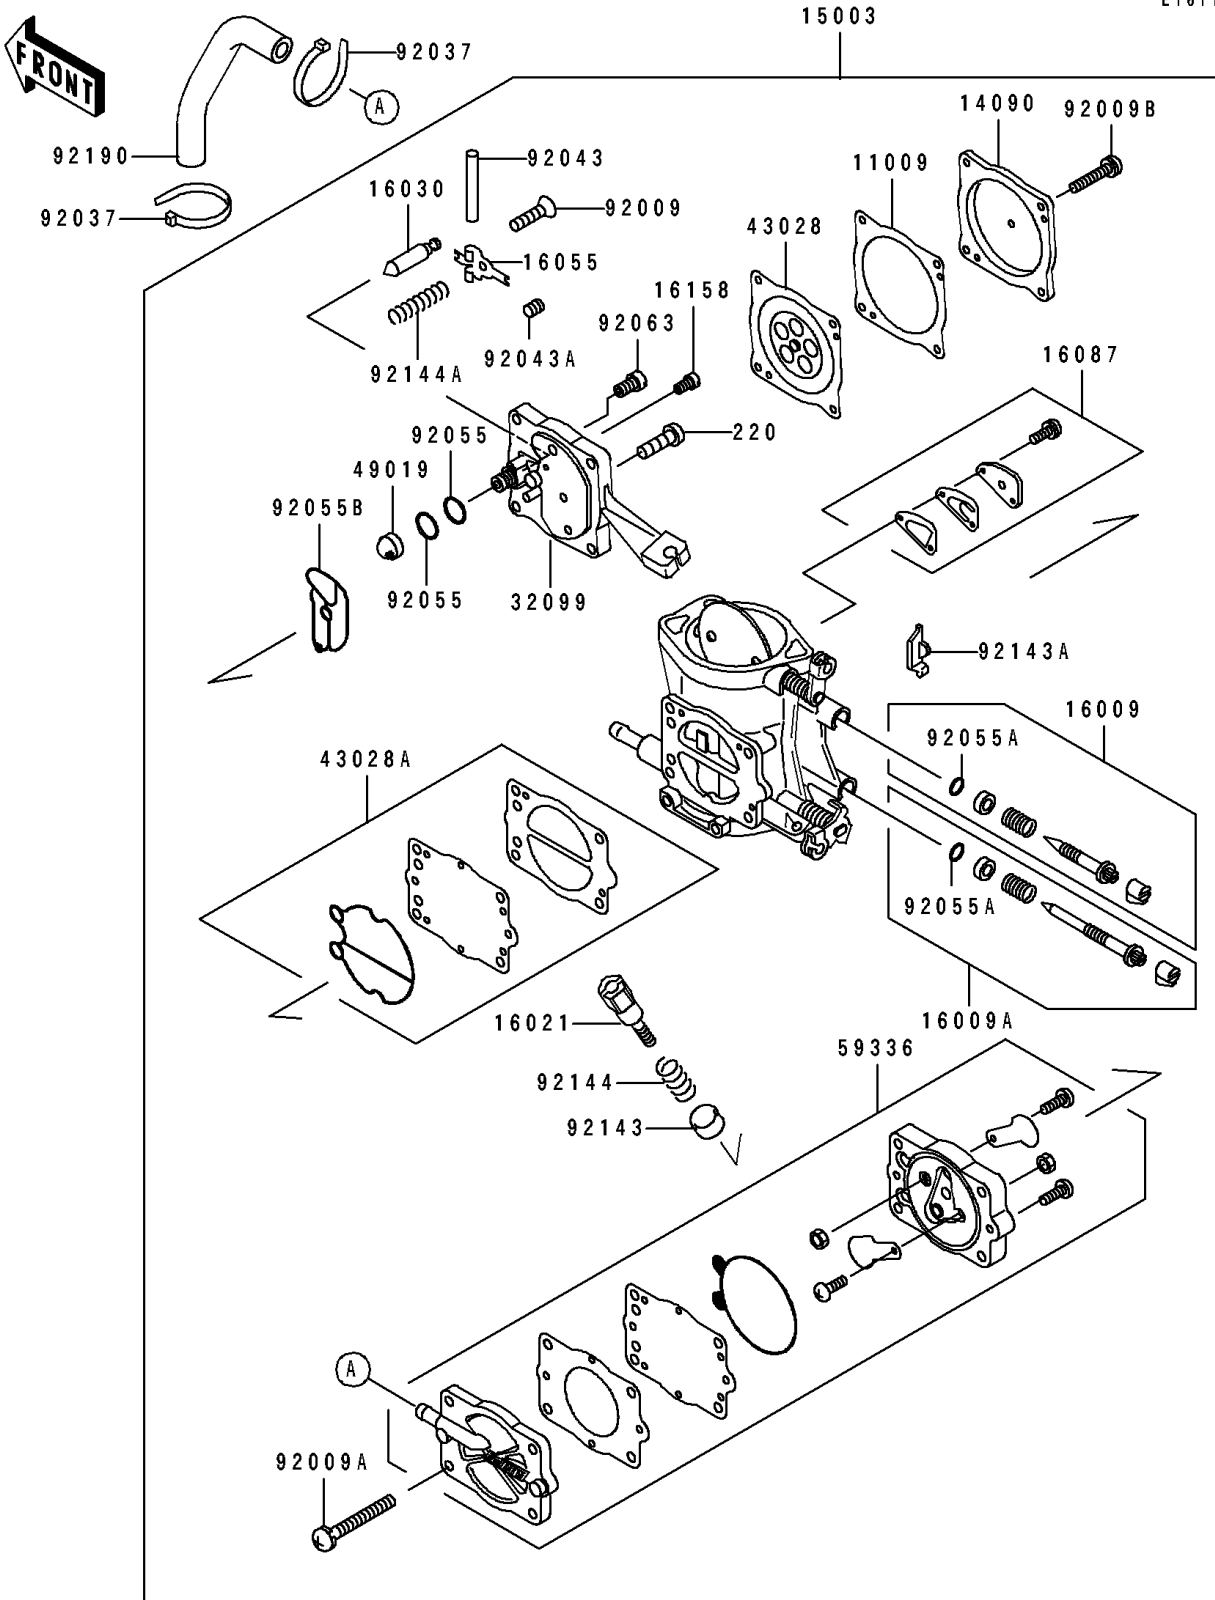

1996 TS PARTS DIAGRAM

Carburetor

E1611

1996 TS PARTS LIST

Carburetor

ITEM NAME	PART NUMBER	QUANTITY
GASKET,DIAPHRAGM (Ref # 11009)	11009-3730	1
COVER,DIAPHRAGM (Ref # 14090)	14090-3702	1
CARBURETOR-ASSY (Ref # 15003)	15003-3704	1
NEEDLE-JET,MAIN (Ref # 16009)	16009-3713	1
NEEDLE-JET,SLOW (Ref # 16009A)	16009-3715	1
SCREW-THROTTLE STOP (Ref # 16021)	16021-3702	1
VALVE-FLOAT (Ref # 16030)	16030-3701	1
ARM-FLOAT (Ref # 16055)	16055-3701	1
VALVE-CHECK (Ref # 16087)	16087-3703	1
JET-SLOW,#65 (Ref # 16158)	16158-3707	1
CASE,CARBURETOR (Ref # 32099)	32099-3755	1
DIAPHRAGM,CARBURETOR (Ref # 43028)	43028-3704	1
DIAPHRAGM,PUMP (Ref # 43028A)	43028-3706	1
FILTER-FUEL,STRAINER (Ref # 49019)	49019-3707	1
CASE-PUMP (Ref # 59336)	59336-3709	1
SCREW,3X6 (Ref # 92009)	92009-3712	1
SCREW,5X28 (Ref # 92009A)	92009-3783	4
SCREW,4X18 (Ref # 92009B)	92009-3808	4
CLAMP (Ref # 92037)	92037-1173	2
PIN,FLOAT (Ref # 92043)	92043-1209	1
PIN,THROTTLE STOP SCREW (Ref # 92043A)	92043-3712	1
RING-O (Ref # 92055)	92055-1246	2
RING-O,ADJUST SCREW (Ref # 92055A)	92055-3713	2
RING-O (Ref # 92055B)	92055-3734	1
JET-MAIN,#120 (Ref # 92063)	92063-3702	1
COLLAR,THROTTLE STOP SCREW (Ref # 92143)	92143-3709	1
COLLAR (Ref # 92143A)	92143-3727	1
SPRING,THROTTLE STOP SCREW (Ref # 92144)	92144-3706	1
SPRING,FLOAT ARM (Ref # 92144A)	92144-3733	1

1996 TS PARTS LIST

Carburetor

ITEM NAME	PART NUMBER	QUANTITY
TUBE (Ref # 92190)	92190-3733	1
SCREW-PAN-CROS (Ref # 220)	220D0408	1