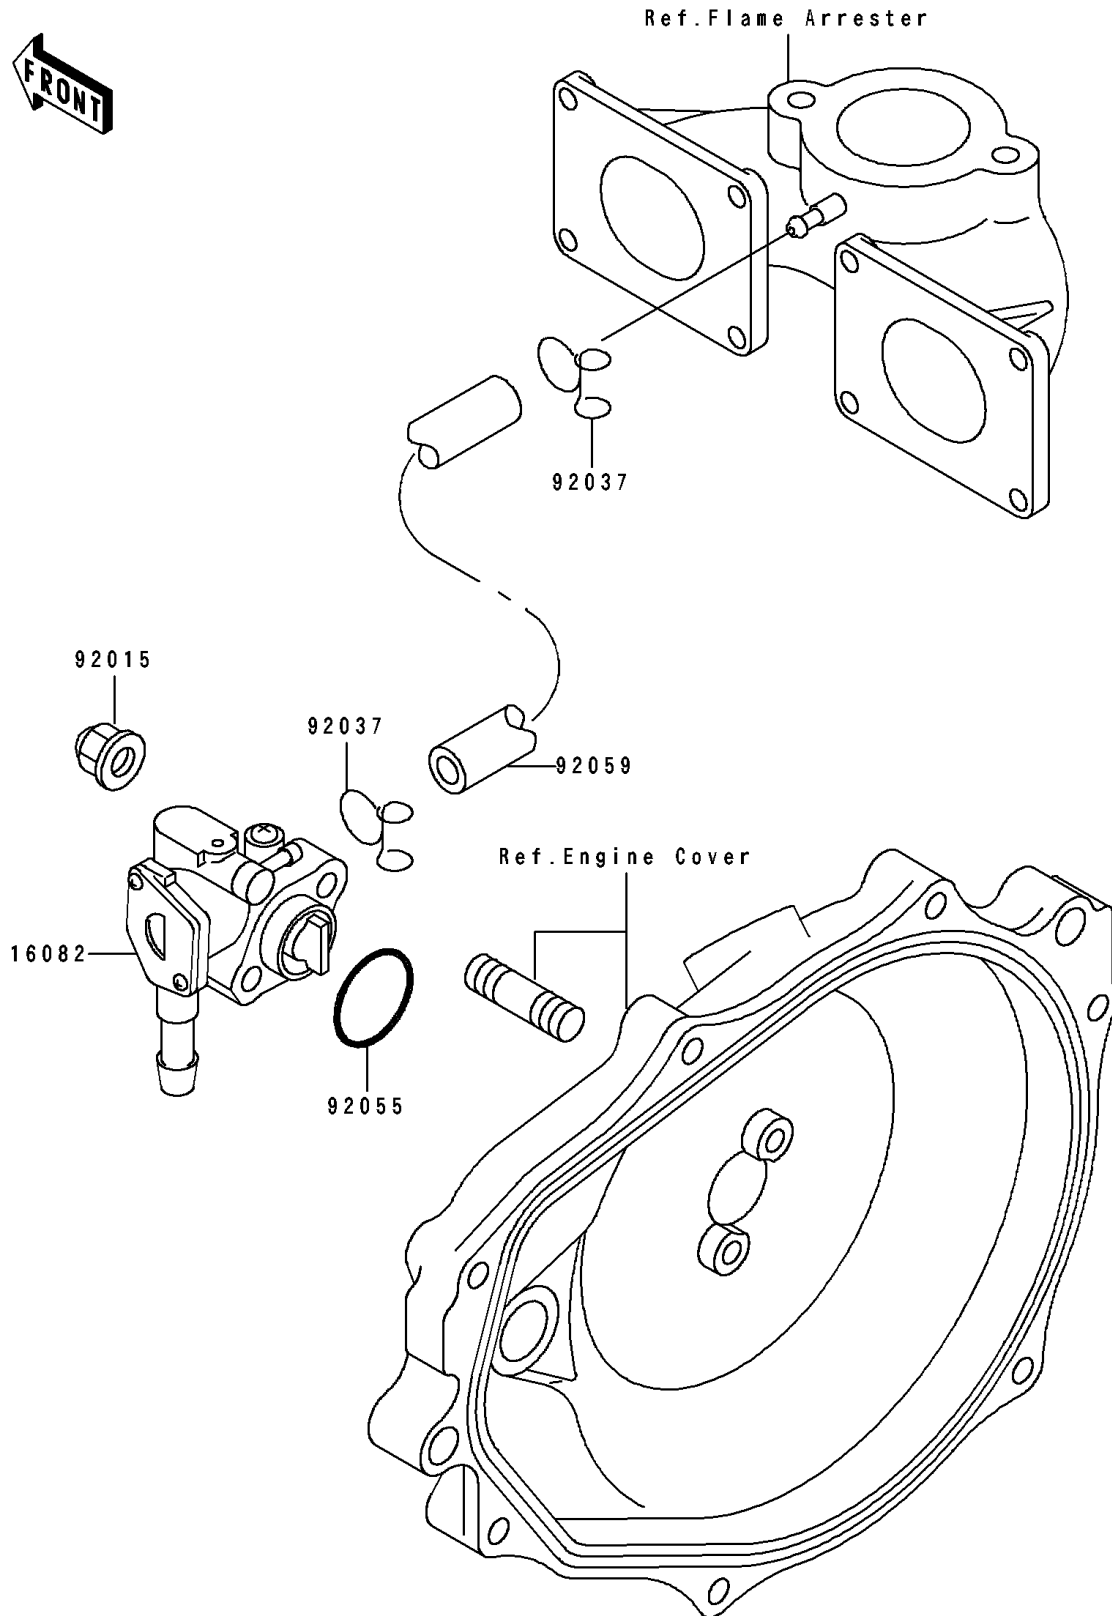

# 1996 TS PARTS DIAGRAM

Oil Pump

E1710

# 1996 TS PARTS LIST

## Oil Pump

ITEM NAME	PART NUMBER	QUANTITY
PUMP-ASSY-OIL (Ref # 16082)	16082-3710	1
NUT,CAP,6MM (Ref # 92015)	92015-1385	2
CLAMP (Ref # 92037)	92037-3722	2
RING-O,19.5X1.5 (Ref # 92055)	92055-055	1
TUBE,3X6X380 (Ref # 92059)	92059-3755	1