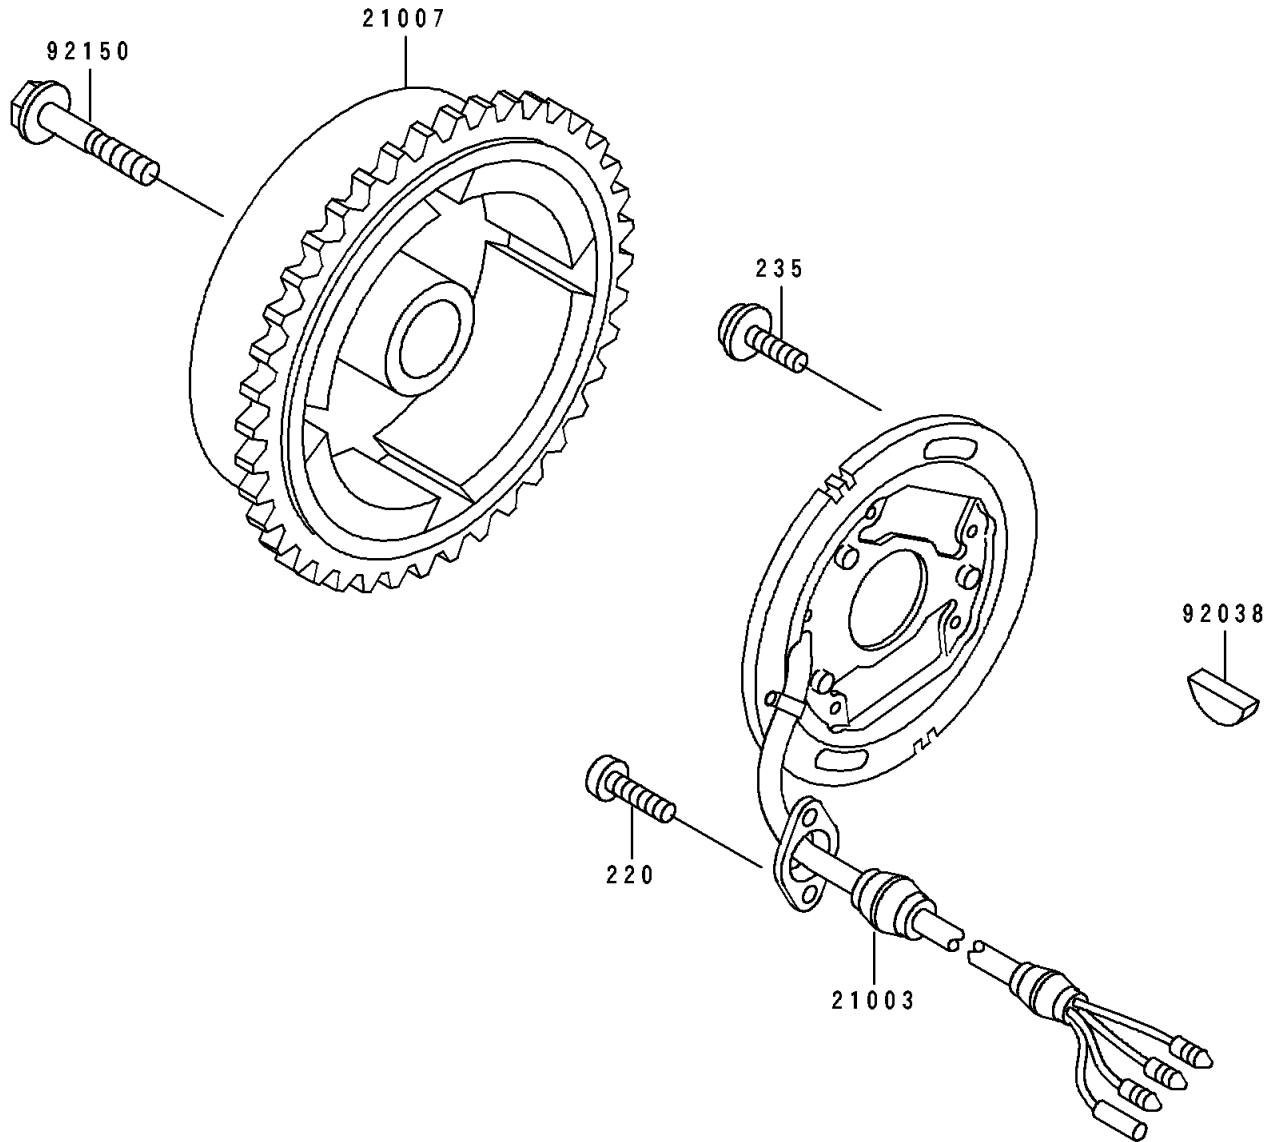

1996 TS PARTS DIAGRAM

Generator

E1810

1996 TS PARTS LIST

Generator

ITEM NAME	PART NUMBER	QUANTITY
STATOR (Ref # 21003)	21003-3718	1
ROTOR,MAGNETO (Ref # 21007)	21007-3710	1
KEY,WOODRUFF (Ref # 92038)	92038-001	1
BOLT (Ref # 92150)	92150-3806	1
SCREW-PAN-CROS (Ref # 220)	220B0512	2
SCREW-PAN-WP-CROS (Ref # 235)	235B0616	2