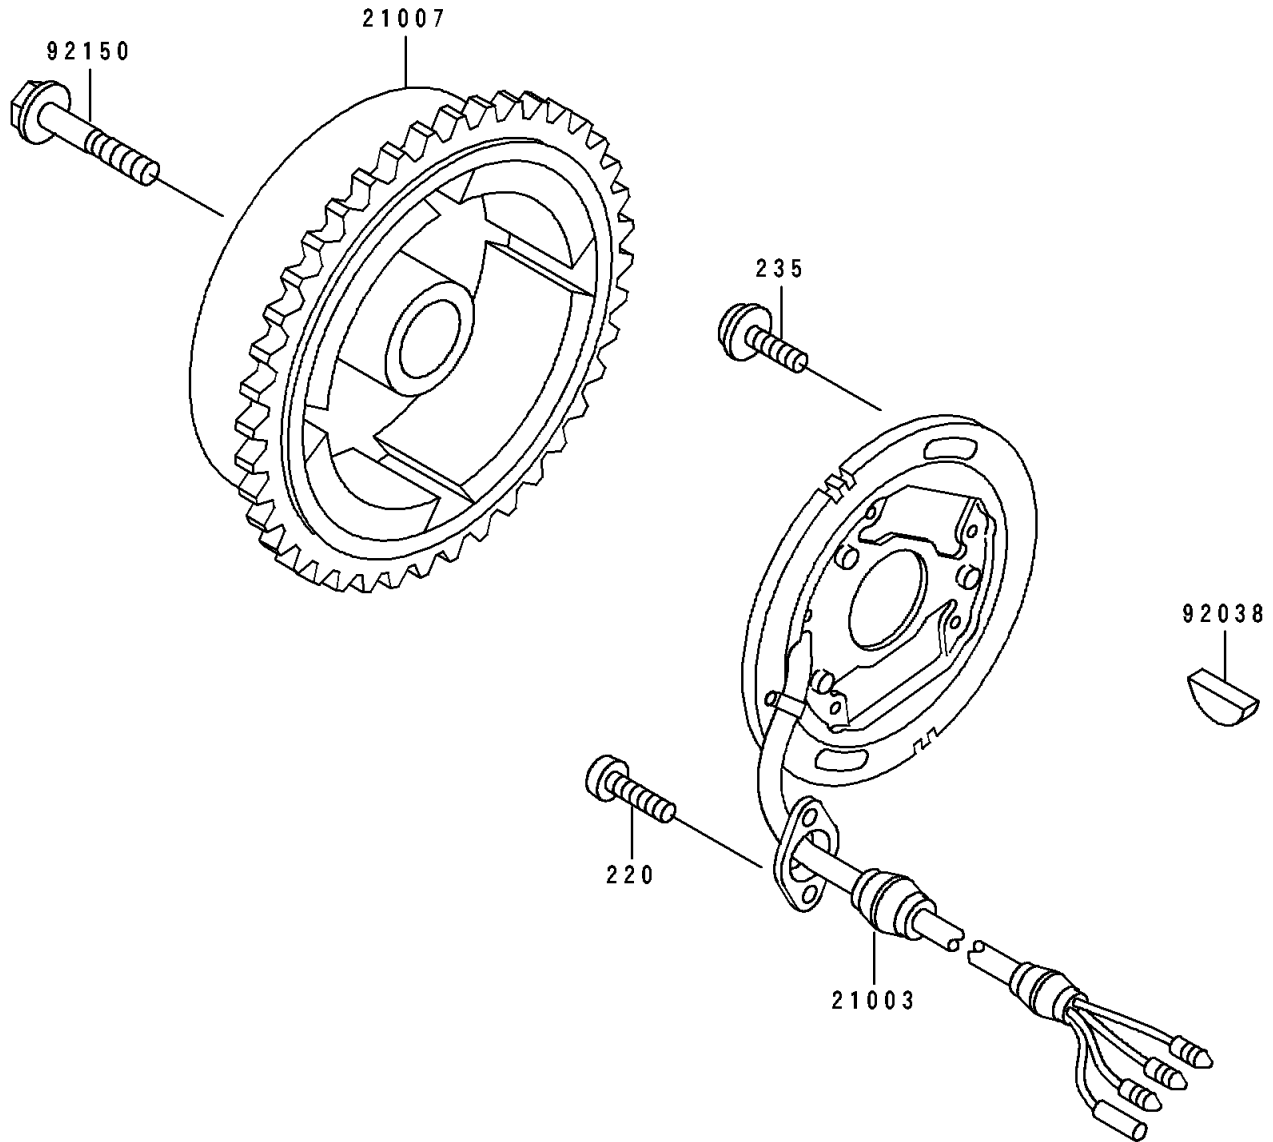

# 1996 TS PARTS DIAGRAM

Generator

E1810

# 1996 TS PARTS LIST

## Generator

ITEM NAME	PART NUMBER	QUANTITY
STATOR (Ref # 21003)	21003-3718	1
ROTOR,MAGNETO (Ref # 21007)	21007-3710	1
KEY,WOODRUFF (Ref # 92038)	92038-001	1
BOLT (Ref # 92150)	92150-3806	1
SCREW-PAN-CROS (Ref # 220)	220B0512	2
SCREW-PAN-WP-CROS (Ref # 235)	235B0616	2