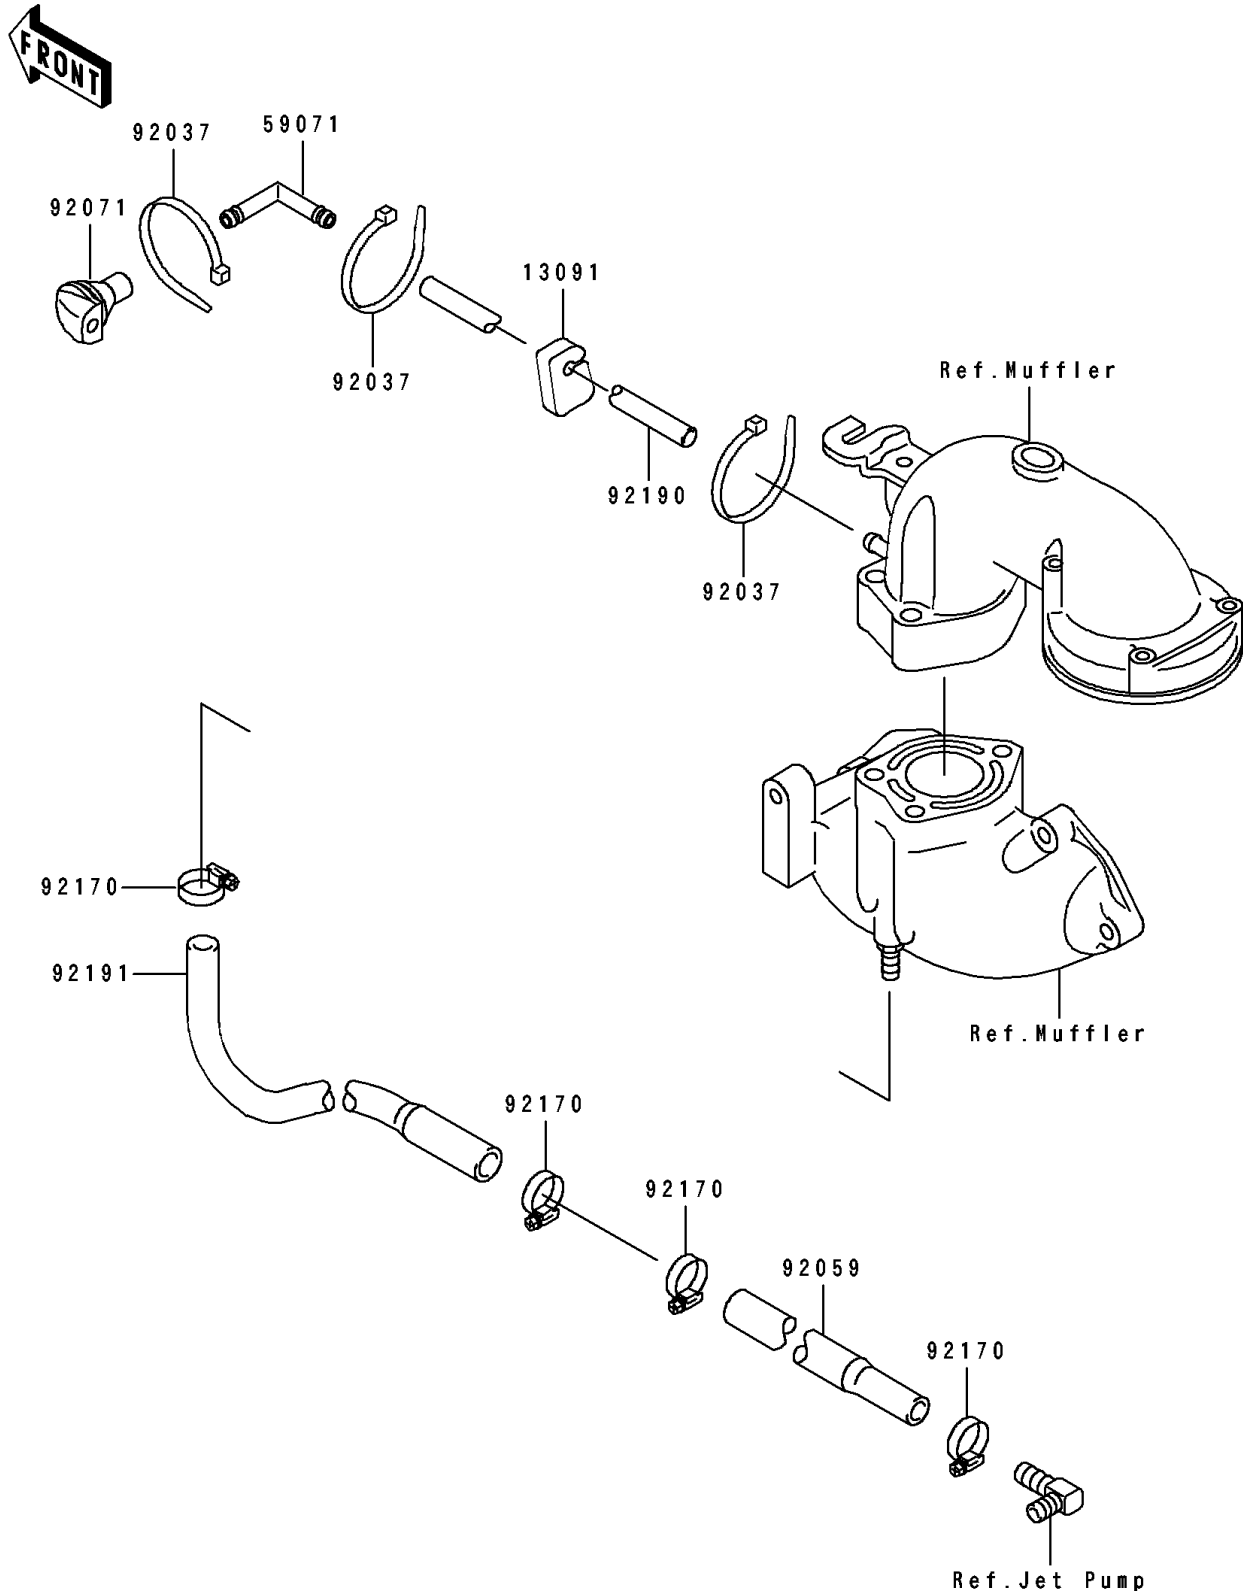

# 1996 TS PARTS DIAGRAM

Cooling

E3035

## 1996 TS PARTS LIST

### Cooling

ITEM NAME	PART NUMBER	QUANTITY
HOLDER (Ref # 13091)	13091-3712	1
JOINT (Ref # 59071)	59071-3706	1
CLAMP (Ref # 92037)	92037-1173	3
TUBE,HULL-PUMP (Ref # 92059)	92059-3890	1
GROMMET (Ref # 92071)	92071-3736	1
CLAMP (Ref # 92170)	92170-3718	4
TUBE,5.8X10.8X1500 (Ref # 92190)	92190-3916	1
TUBE,HULL-ENGINE (Ref # 92191)	92191-3716	1