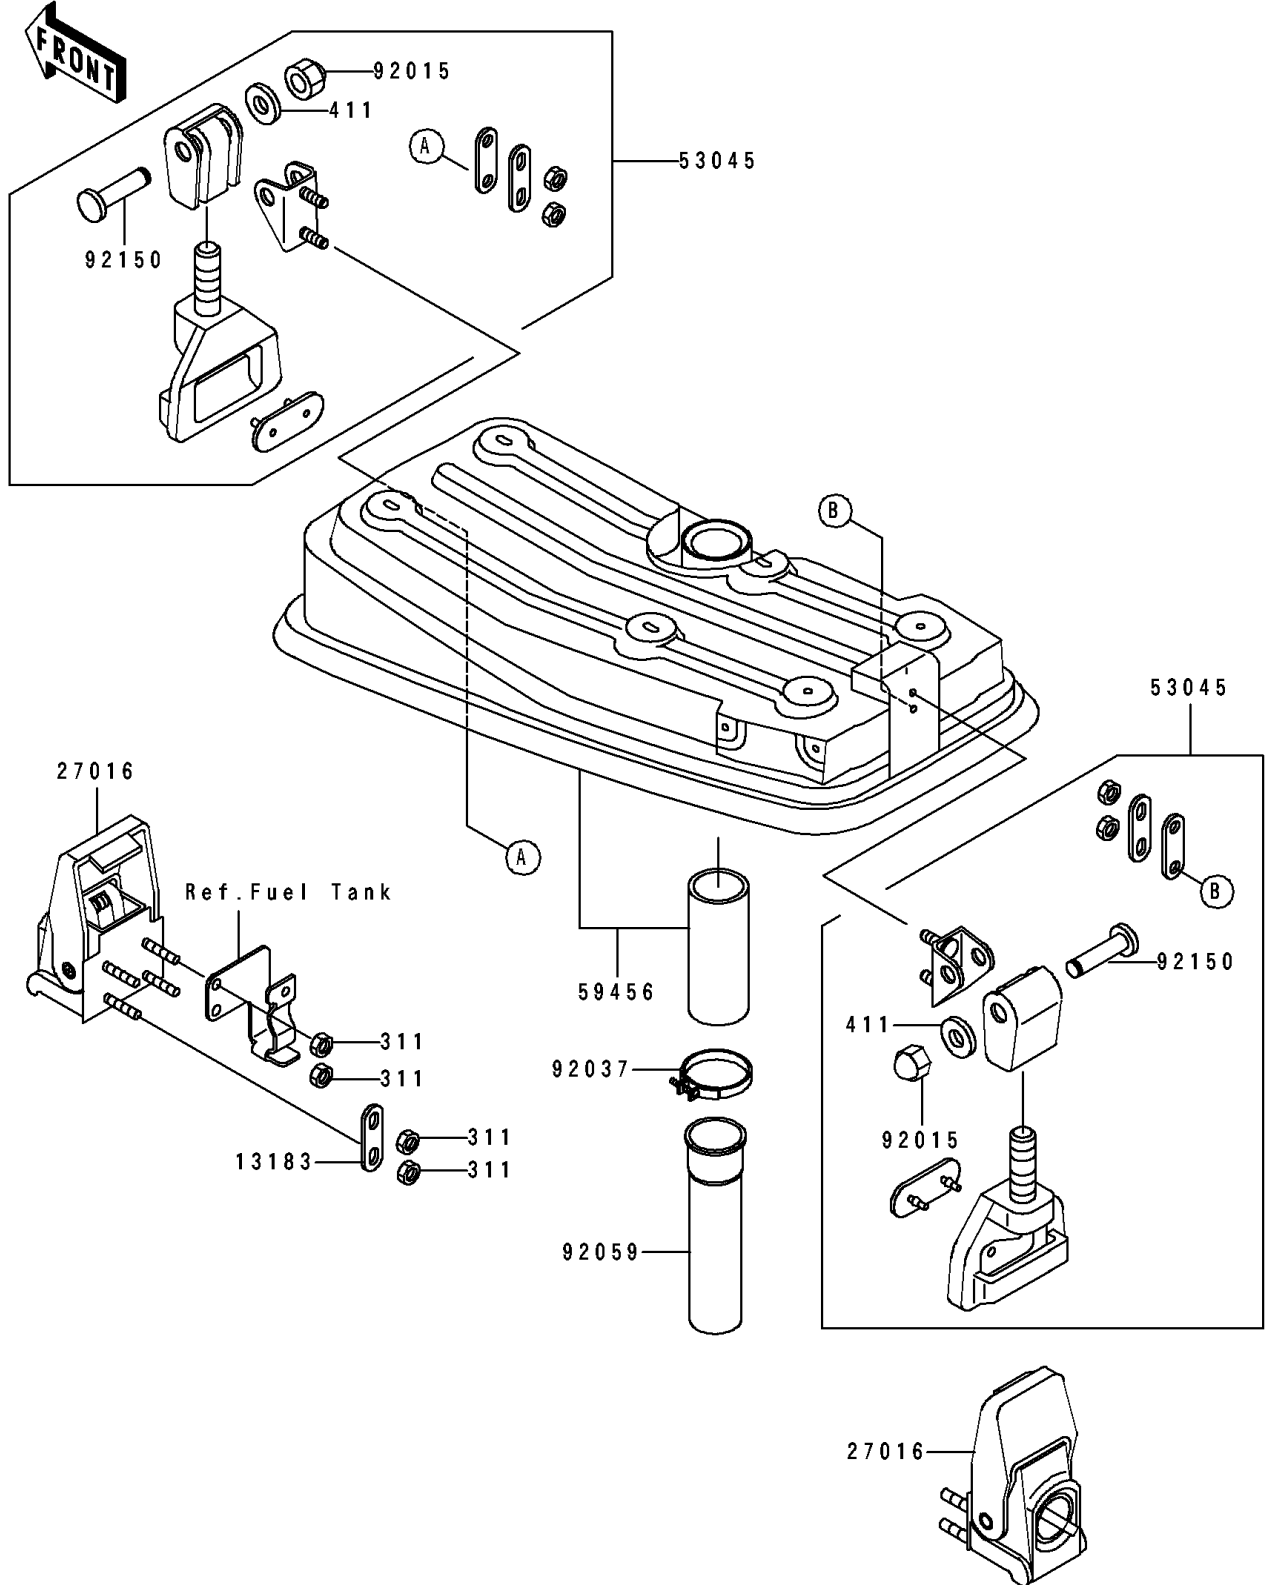

# 1996 TS PARTS DIAGRAM

Engine Hood

F 3142

## 1996 TS PARTS LIST

### Engine Hood

ITEM NAME	PART NUMBER	QUANTITY
PLATE (Ref # 13183)	13183-3759	4
LOCK-ASSY,HULL (Ref # 27016)	27016-3728	2
HOOK-ASSY,HOOD (Ref # 53045)	53045-3705	2
HOOD-COMP-ENGINE,YELLOW (Ref # 59456)	59456-3726-1P	1
NUT,CAP,6MM (Ref # 92015)	92015-3755	2
CLAMP (Ref # 92037)	92037-3738	1
TUBE (Ref # 92059)	92059-3803	1
BOLT (Ref # 92150)	92150-3793	2
NUT-HEX,5MM (Ref # 311)	311R0500	8
WASHER-PLAIN,6MM (Ref # 411)	411S0600	2