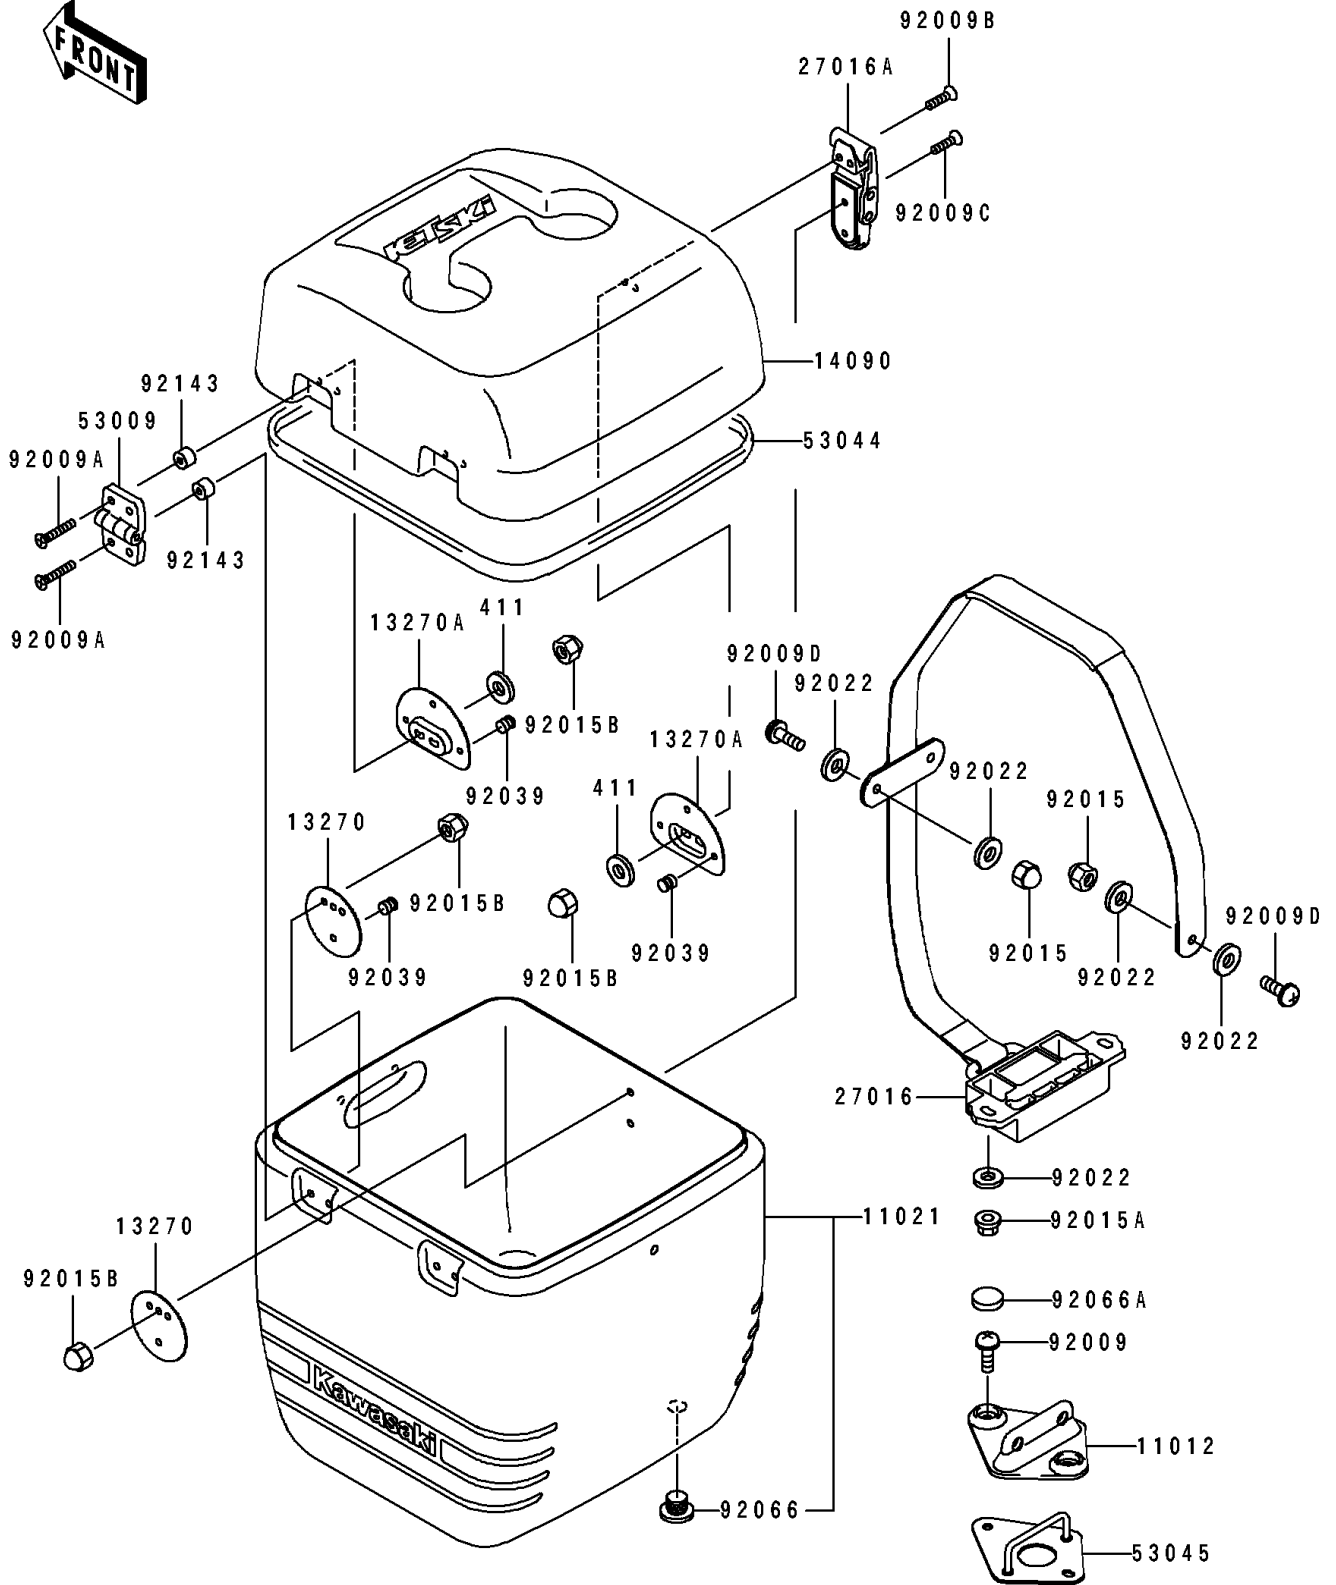

1996 TS PARTS DIAGRAM

Ice Box

F3143A

1996 TS PARTS LIST

Ice Box

| ITEM NAME | PART NUMBER | QUANTITY |
|---------------------------------|---------------|----------|
| CAP,J.WHITE (Ref # 11012) | 11012-3787-8U | 1 |
| CASE-ASSY,ICE BOX (Ref # 11021) | 11021-3704 | 1 |
| PLATE (Ref # 13270) | 13270-3825 | 3 |
| PLATE (Ref # 13270A) | 13270-3826 | 3 |
| COVER,ICE BOX (Ref # 14090) | 14090-3782 | 1 |
| LOCK-ASSY (Ref # 27016) | 27016-3734 | 1 |
| LOCK-ASSY (Ref # 27016A) | 27016-3735 | 1 |
| HINGE (Ref # 53009) | 53009-3722 | 2 |
| TRIM,ICE BOX (Ref # 53044) | 53044-3735 | 1 |
| HOOK-ASSY (Ref # 53045) | 53045-3708 | 2 |
| SCREW,6X16 (Ref # 92009) | 92009-3771 | 2 |
| SCREW,5X25 (Ref # 92009A) | 92009-3827 | 8 |
| SCREW,5X18 (Ref # 92009B) | 92009-3828 | 2 |
| SCREW,5X14 (Ref # 92009C) | 92009-3829 | 2 |
| SCREW,6X15 (Ref # 92009D) | 92009-3830 | 3 |
| NUT,CAP,6MM (Ref # 92015) | 92015-3755 | 3 |
| NUT,6MM (Ref # 92015A) | 92015-3767 | 2 |
| NUT,CAP,5MM (Ref # 92015B) | 92015-3802 | 12 |
| WASHER,6.5X20X1.5 (Ref # 92022) | 92022-3710 | 8 |
| RIVET (Ref # 92039) | 92039-3748 | 11 |
| PLUG,RR,DRAIN (Ref # 92066) | 92066-3725 | 4 |
| PLUG,J.S.VIOLET (Ref # 92066A) | 92066-3740-RE | 2 |
| COLLAR,5.1X14X10 (Ref # 92143) | 92143-3761 | 8 |
| WASHER-PLAIN,5MM (Ref # 411) | 411S0500 | 6 |