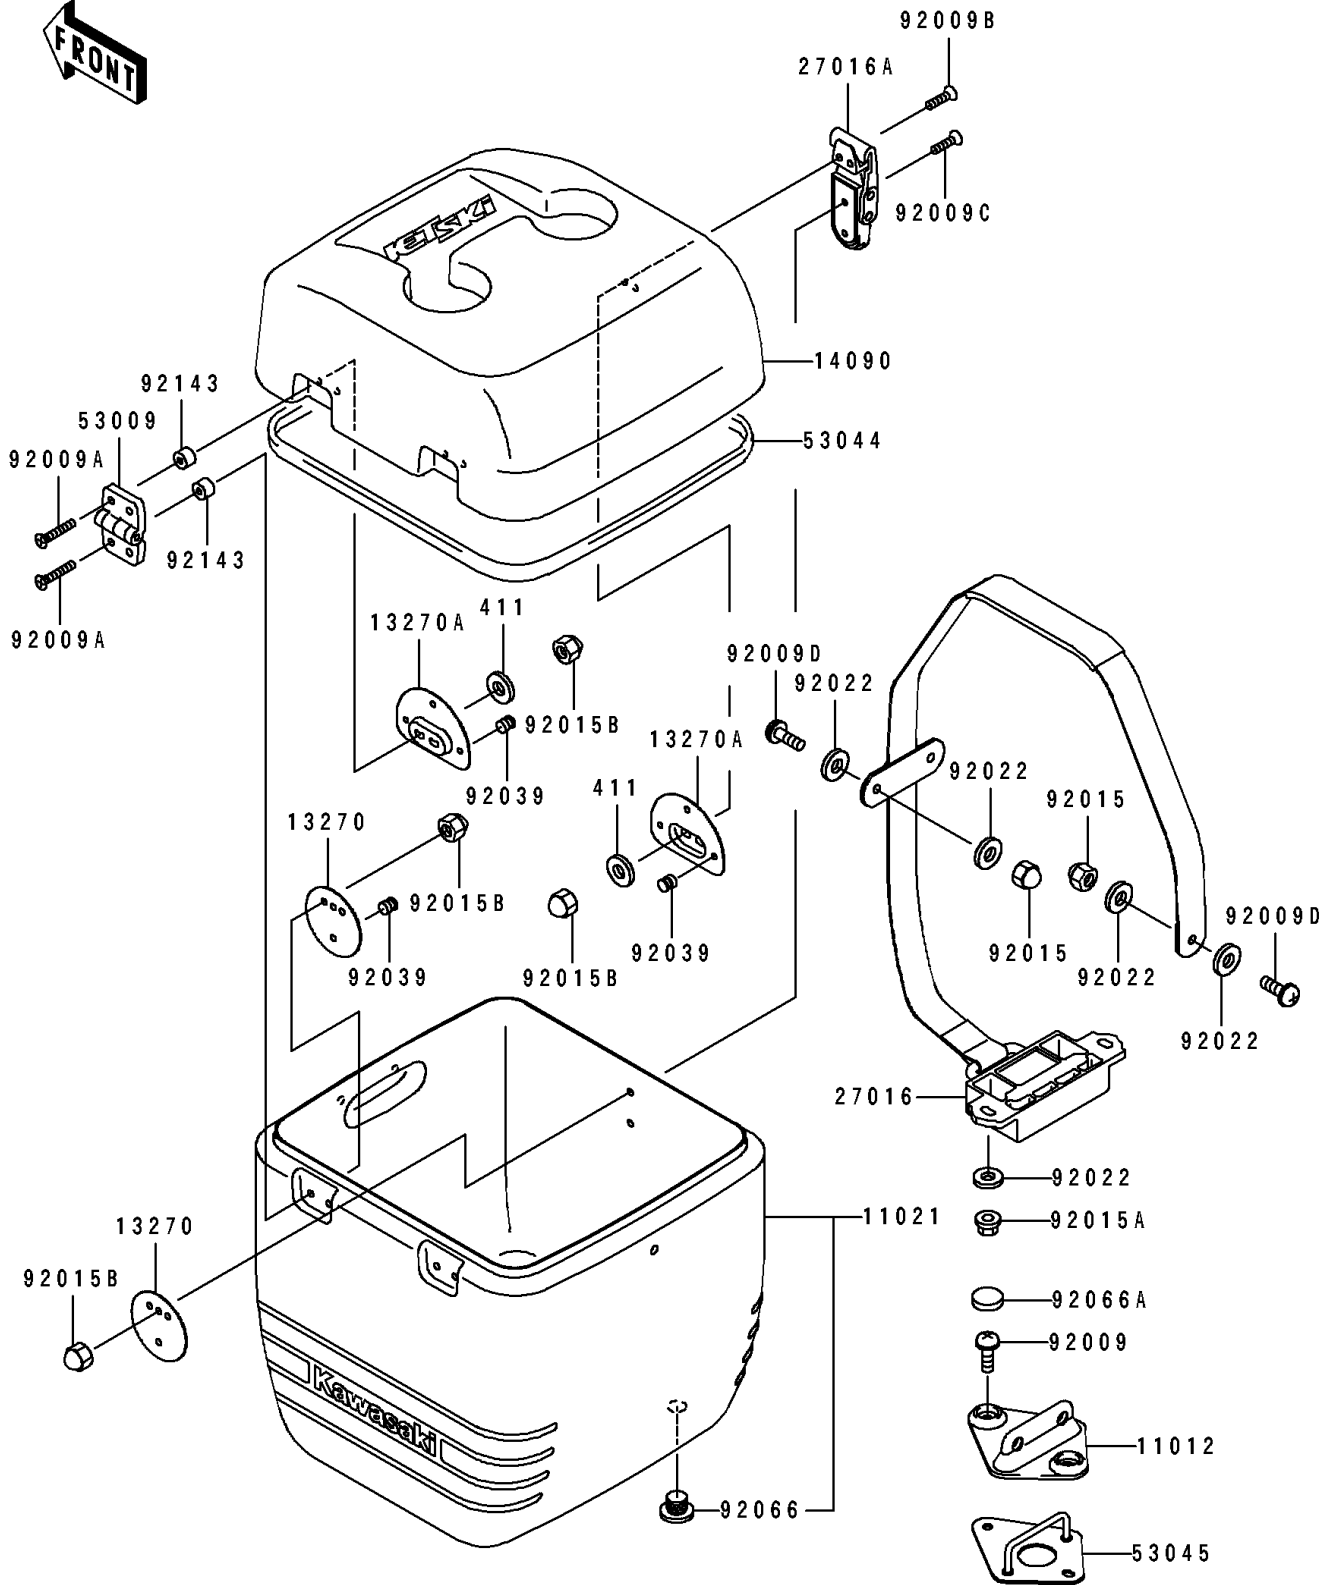

1996 TS PARTS DIAGRAM

Ice Box

F3143A

1996 TS PARTS LIST

Ice Box

ITEM NAME	PART NUMBER	QUANTITY
CAP,J.WHITE (Ref # 11012)	11012-3787-8U	1
CASE-ASSY,ICE BOX (Ref # 11021)	11021-3704	1
PLATE (Ref # 13270)	13270-3825	3
PLATE (Ref # 13270A)	13270-3826	3
COVER,ICE BOX (Ref # 14090)	14090-3782	1
LOCK-ASSY (Ref # 27016)	27016-3734	1
LOCK-ASSY (Ref # 27016A)	27016-3735	1
HINGE (Ref # 53009)	53009-3722	2
TRIM,ICE BOX (Ref # 53044)	53044-3735	1
HOOK-ASSY (Ref # 53045)	53045-3708	2
SCREW,6X16 (Ref # 92009)	92009-3771	2
SCREW,5X25 (Ref # 92009A)	92009-3827	8
SCREW,5X18 (Ref # 92009B)	92009-3828	2
SCREW,5X14 (Ref # 92009C)	92009-3829	2
SCREW,6X15 (Ref # 92009D)	92009-3830	3
NUT,CAP,6MM (Ref # 92015)	92015-3755	3
NUT,6MM (Ref # 92015A)	92015-3767	2
NUT,CAP,5MM (Ref # 92015B)	92015-3802	12
WASHER,6.5X20X1.5 (Ref # 92022)	92022-3710	8
RIVET (Ref # 92039)	92039-3748	11
PLUG,RR,DRAIN (Ref # 92066)	92066-3725	4
PLUG,J.S.VIOLET (Ref # 92066A)	92066-3740-RE	2
COLLAR,5.1X14X10 (Ref # 92143)	92143-3761	8
WASHER-PLAIN,5MM (Ref # 411)	411S0500	6