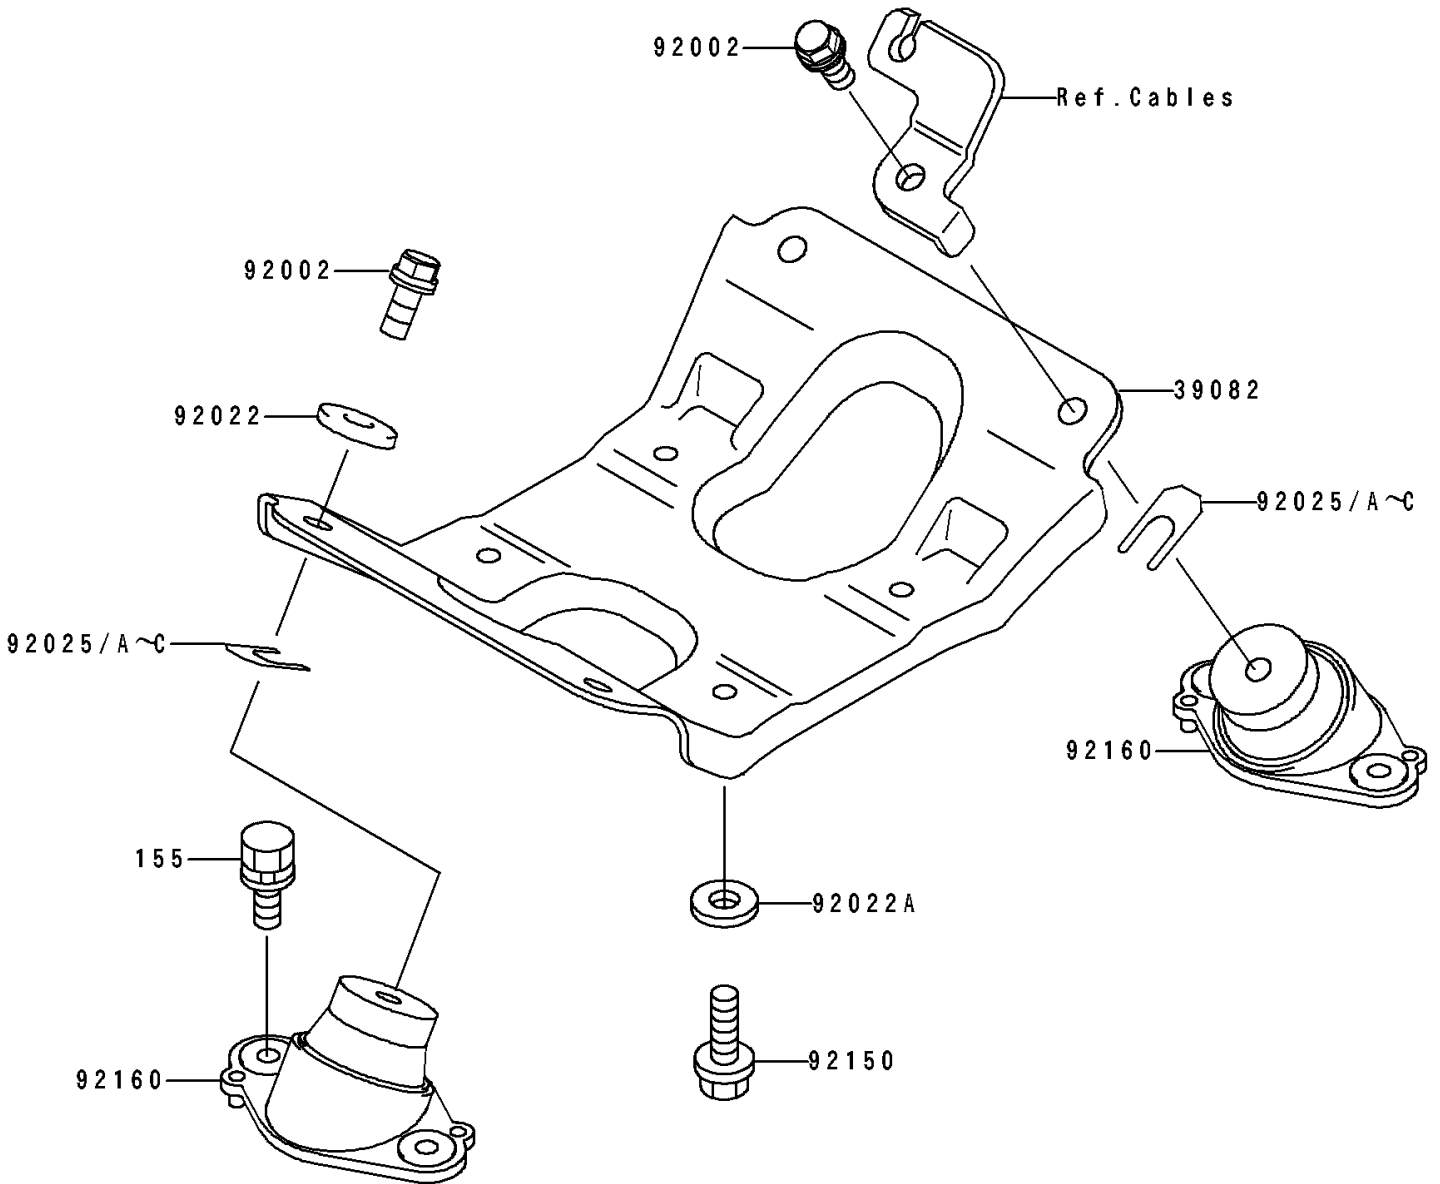

1996 TS PARTS DIAGRAM

Engine Mount

F3144

1996 TS PARTS LIST

Engine Mount

ITEM NAME	PART NUMBER	QUANTITY
MOUNT-ENGINE (Ref # 39082)	39082-3711	1
BOLT,10X25 (Ref # 92002)	92002-3770	4
WASHER,32X10.5X4 (Ref # 92022)	92022-3023	3
WASHER,10.2X20X1.5 (Ref # 92022A)	92022-3742	4
SHIM,T=0.3MM (Ref # 92025)	92025-3705	AR
SHIM,T=0.5MM (Ref # 92025A)	92025-3706	AR
SHIM,T=1.0MM (Ref # 92025B)	92025-3707	AR
SHIM,T=1.5MM (Ref # 92025C)	92025-3708	AR
BOLT,10X25 (Ref # 92150)	92150-3842	4
DAMPER,ENGINE MOUNT (Ref # 92160)	92160-3757	4
BOLT-WSP-SMALL,8X20 (Ref # 155)	155R0820	8