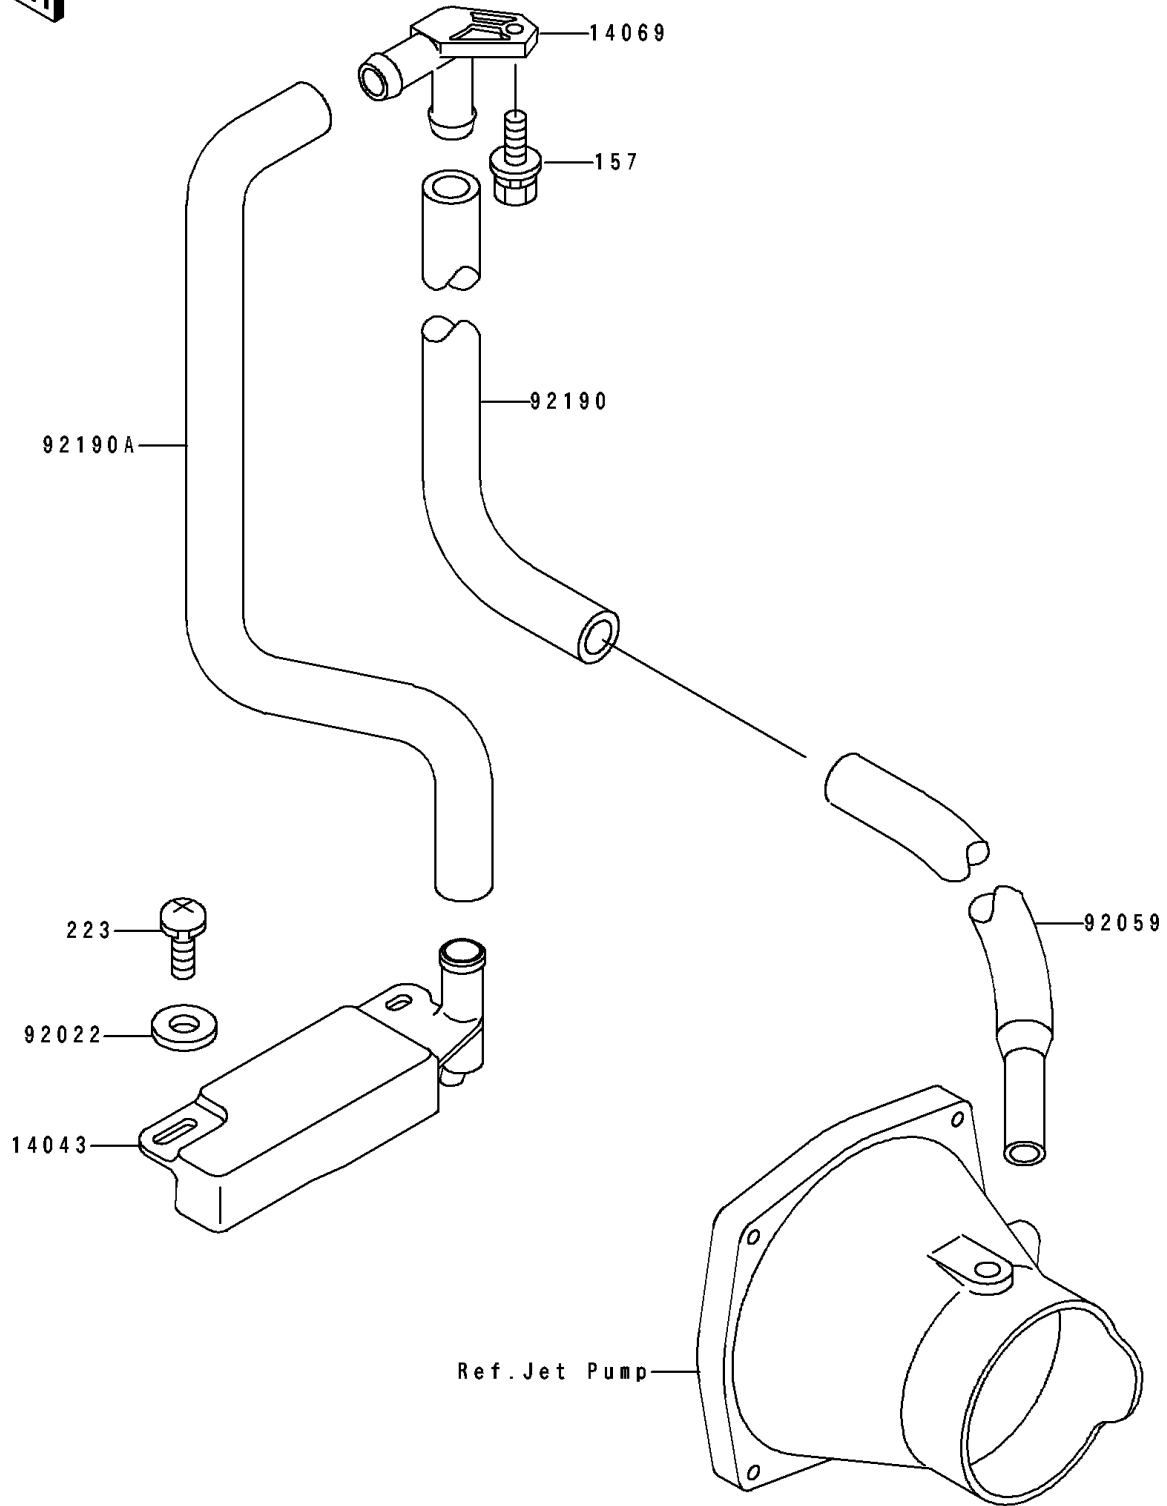

1996 TS PARTS DIAGRAM

Bilge System

F 3145

1996 TS PARTS LIST

Bilge System

ITEM NAME	PART NUMBER	QUANTITY
FILTER (Ref # 14043)	14043-3708	1
BREATHER (Ref # 14069)	14069-3708	1
WASHER (Ref # 92022)	92022-567	2
TUBE,HULL-NOZZLE (Ref # 92059)	92059-3868	1
TUBE,BREATHER-BULKHEAD (Ref # 92190)	92190-3772	1
TUBE,FILTER-BREATHER (Ref # 92190A)	92190-3773	1
BOLT-WSP,6X18 (Ref # 157)	157R0618	1
SCREW-PAN-WS-CROS,6X16 (Ref # 223)	223R0616	2