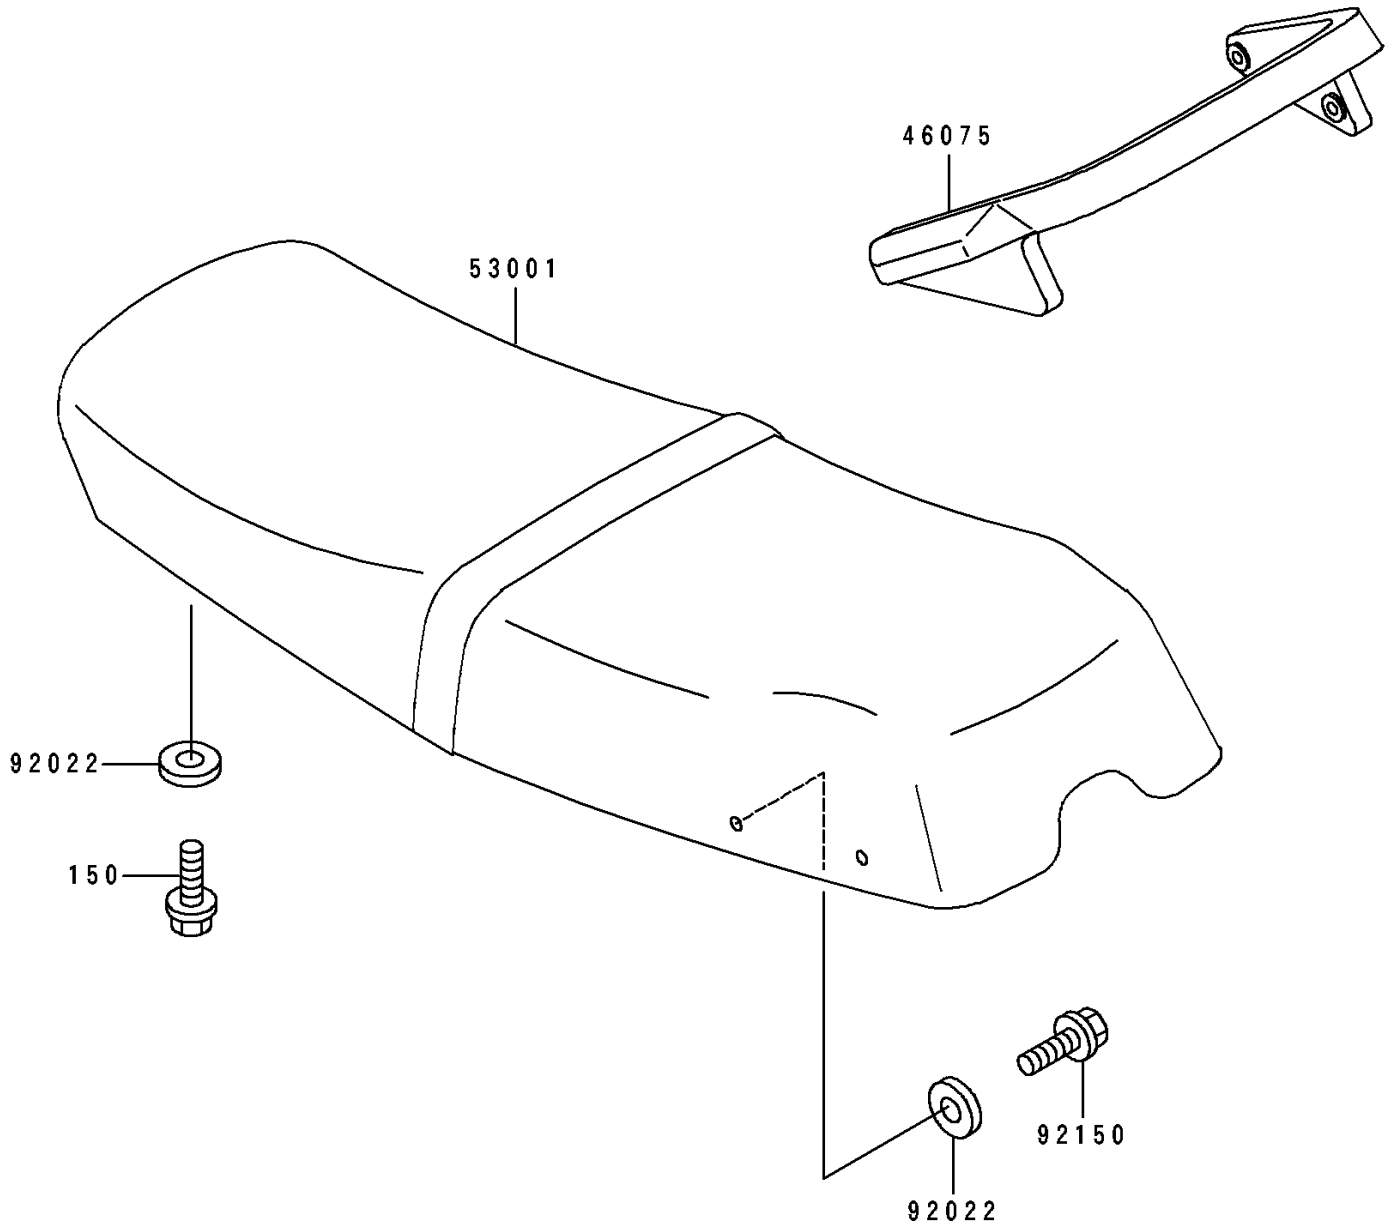

1996 TS PARTS DIAGRAM

Seat

F3146

1996 TS PARTS LIST

Seat

ITEM NAME	PART NUMBER	QUANTITY
GRIP,SEAT,J.S.VIOLET (Ref # 46075)	46075-3739-RE	1
SEAT-ASSY,J.S.VIOLET (Ref # 53001)	53001-3725-PJ	1
WASHER,6.5X20X1.5 (Ref # 92022)	92022-3710	10
BOLT,6X30 (Ref # 92150)	92150-3766	4
BOLT-WS,6X20 (Ref # 150)	150R0620	6