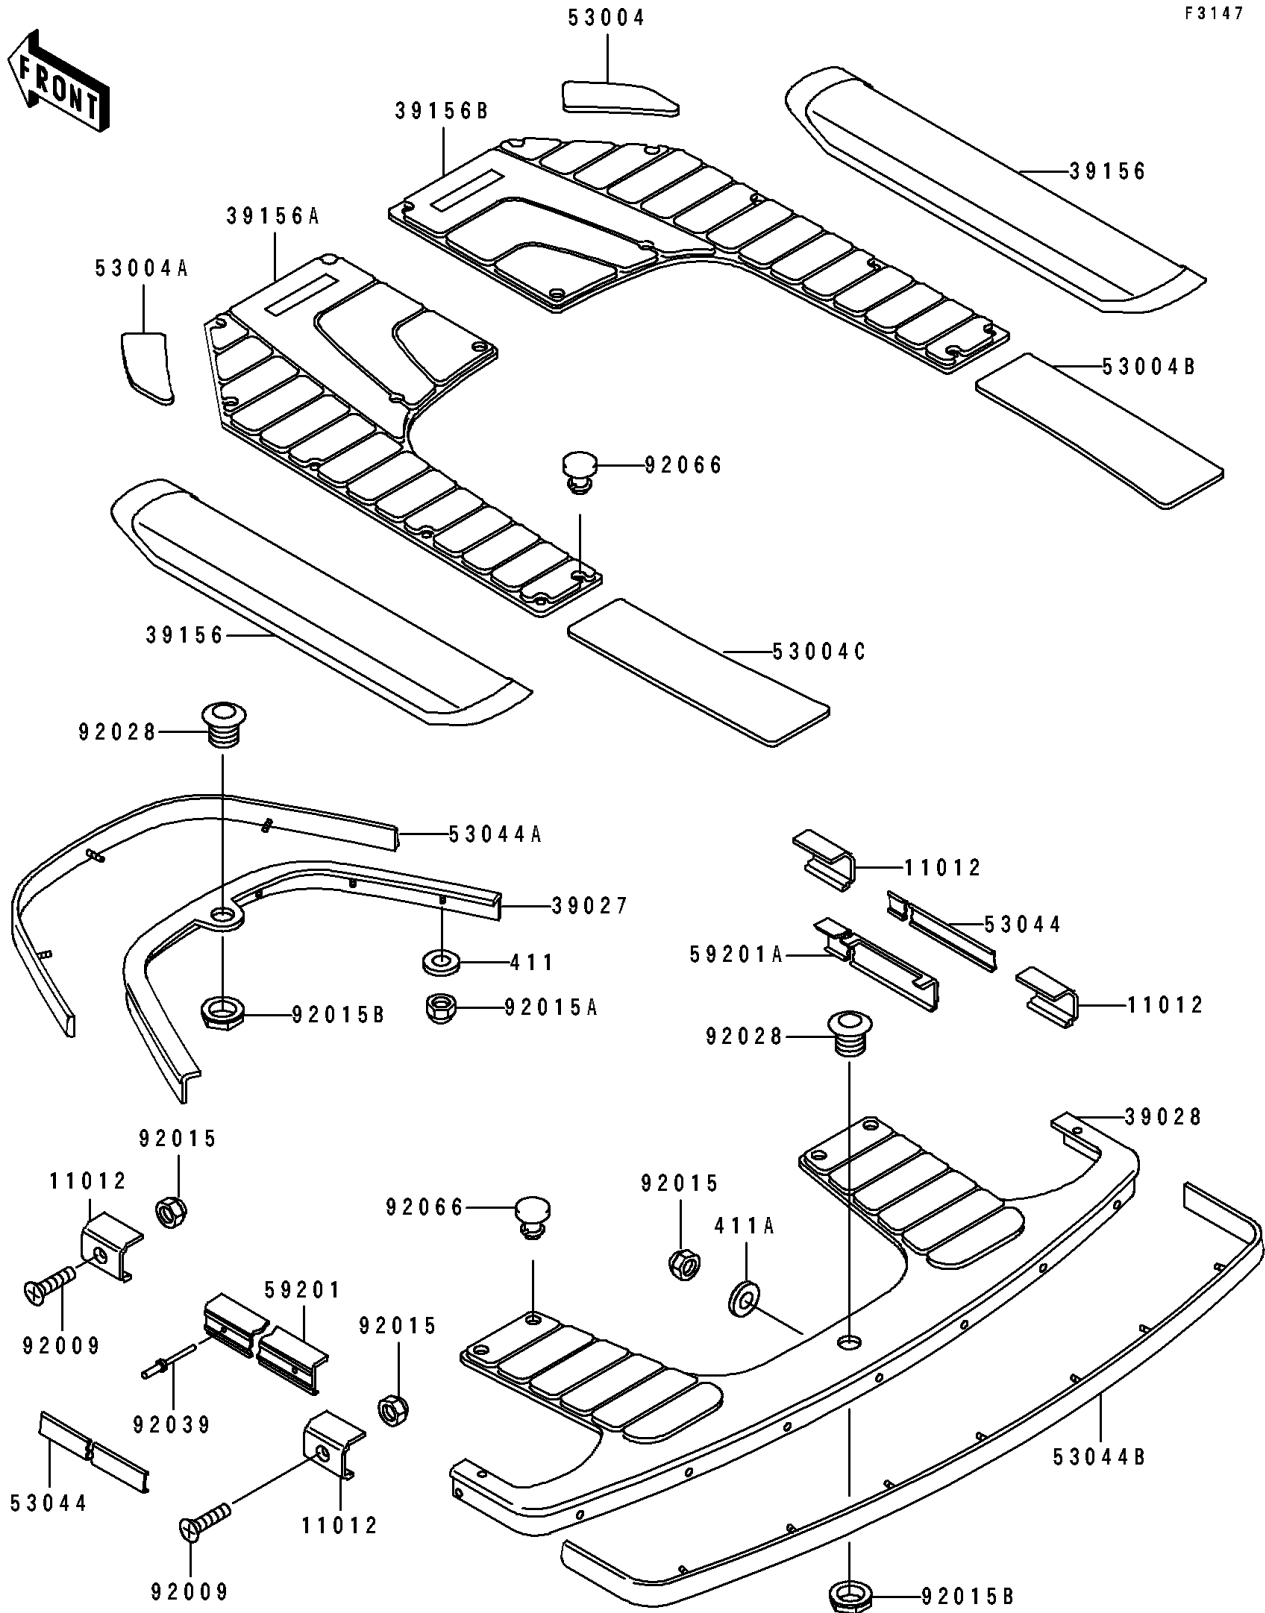

1996 TS PARTS DIAGRAM

Pads

F3147

1996 TS PARTS LIST

Pads

| ITEM NAME | PART NUMBER | QUANTITY |
|---|---------------|----------|
| CAP,SIDE BUMPER,J.S.VIOLET (Ref # 11012) | 11012-3790-23 | 4 |
| BUMPER-FRONT,J.S.VIOLET (Ref # 39027) | 39027-3734-RE | 1 |
| BUMPER-REAR,J.S.VIOLET (Ref # 39028) | 39028-3742-RE | 1 |
| PAD,DECK,SIDE,J.S.VIOLET (Ref # 39156) | 39156-3756-RE | 2 |
| PAD,TRAY AREA,LH,J.S.VIOLET (Ref # 39156A) | 39156-3793-RE | 1 |
| PAD,TRAY AREA,RH,J.S.VIOLET (Ref # 39156B) | 39156-3794-RE | 1 |
| MAT,FR,RH,J.S.VIOLET (Ref # 53004) | 53004-3746-RE | 1 |
| MAT,FR,LH,J.S.VIOLET (Ref # 53004A) | 53004-3747-RE | 1 |
| MAT,RR,RH,J.S.VIOLET (Ref # 53004B) | 53004-3748-RE | 1 |
| MAT,RR,LH,J.S.VIOLET (Ref # 53004C) | 53004-3749-RE | 1 |
| TRIM,SIDE BUMPER,J.S.VIOLET (Ref # 53044) | 53044-3736-RE | 2 |
| TRIM,FRONT BUMPER,J.S.VIOLET (Ref # 53044A) | 53044-3738-RE | 1 |
| TRIM,REAR BUMPER,J.S.VIOLET (Ref # 53044B) | 53044-3739-RE | 1 |
| BUMPER,SIDE,LH,J.S.VIOLET (Ref # 59201) | 59201-3767-RE | 1 |
| BUMPER,SIDE,RH,J.S.VIOLET (Ref # 59201A) | 59201-3769-RE | 1 |
| SCREW,6X25 (Ref # 92009) | 92009-3784 | 4 |
| NUT,CAP,6MM (Ref # 92015) | 92015-3755 | 14 |
| NUT,CAP,5MM (Ref # 92015A) | 92015-3802 | 12 |
| NUT,26MM (Ref # 92015B) | 92015-3840 | 2 |
| BUSHING (Ref # 92028) | 92028-3734 | 2 |
| RIVET (Ref # 92039) | 92039-3747 | 24 |
| PLUG,J.S.VIOLET (Ref # 92066) | 92066-3753-RE | 22 |
| WASHER-PLAIN,5MM (Ref # 411) | 411S0500 | 12 |
| WASHER-PLAIN,6MM (Ref # 411A) | 411S0600 | 10 |