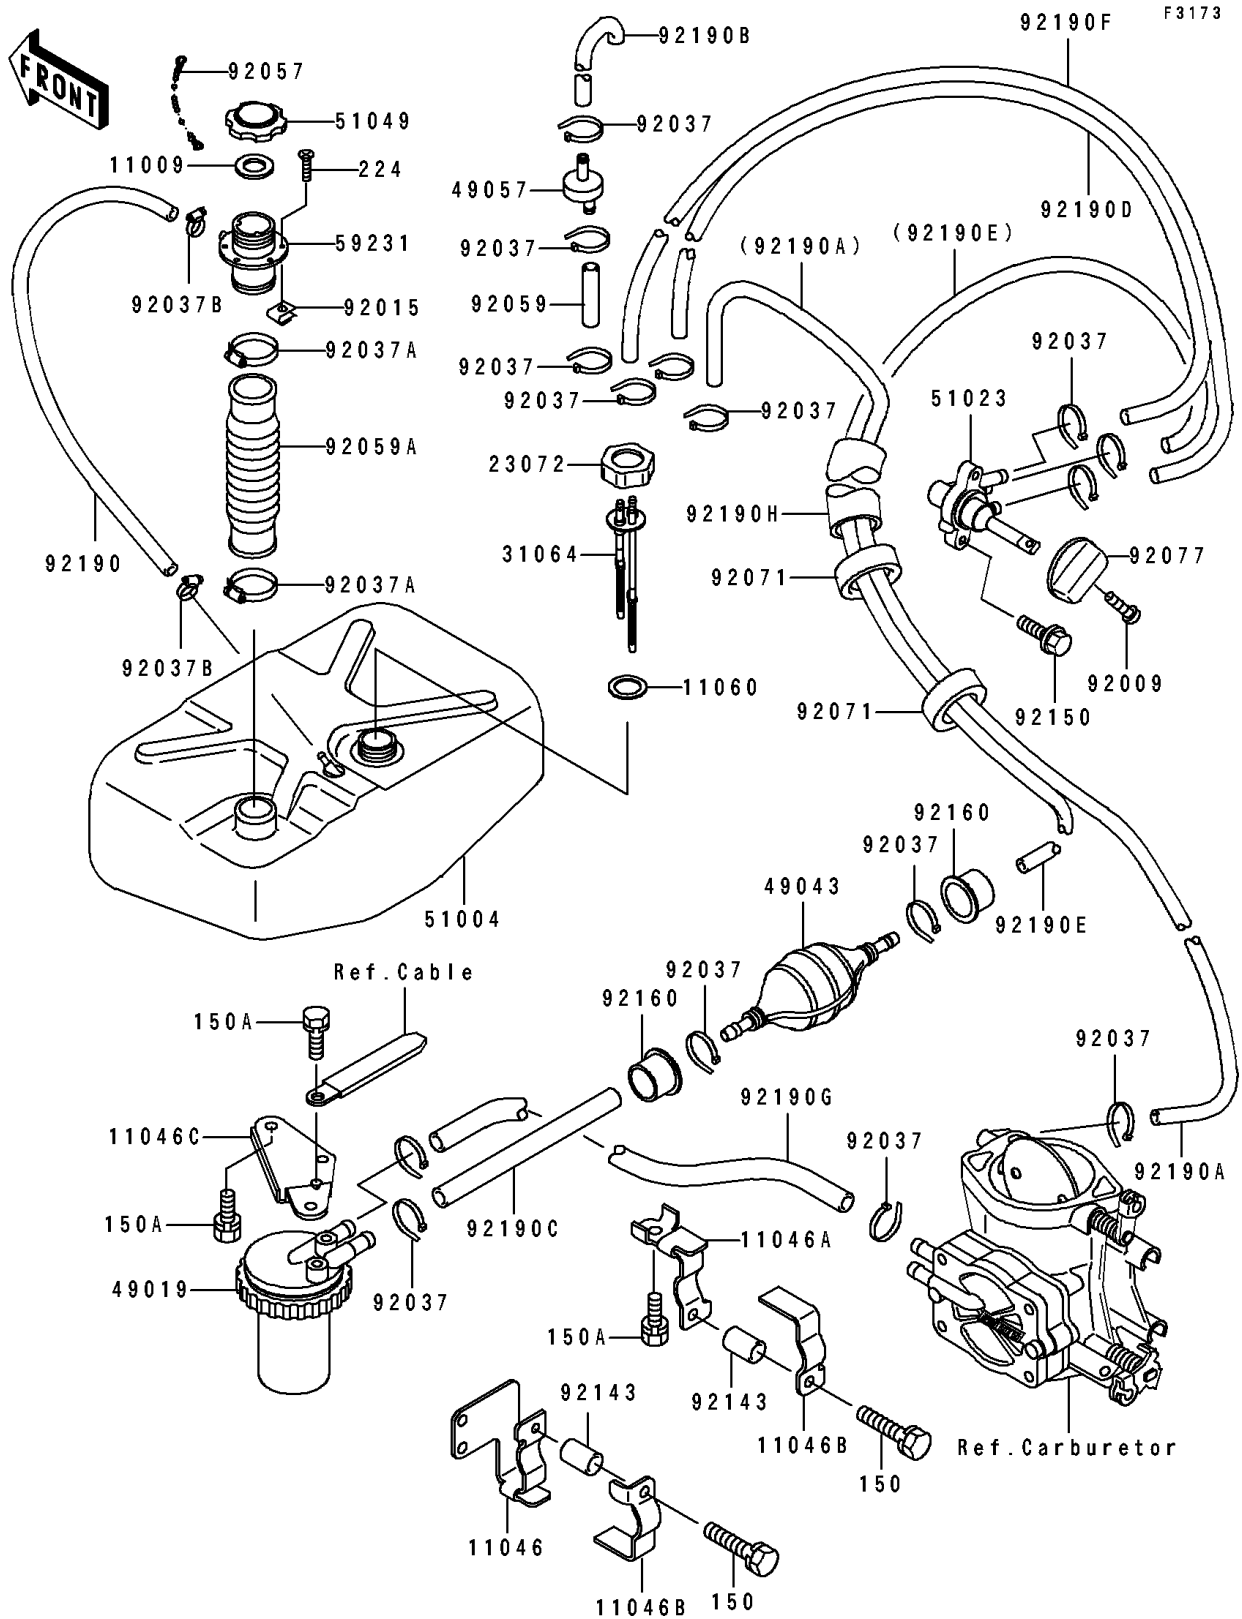

# 1996 TS PARTS LIST

## Fuel Tank

ITEM NAME	PART NUMBER	QUANTITY
GASKET,TANK CAP (Ref # 11009)	11009-3020	1
BRACKET,PUMP PRIMING (Ref # 11046)	11046-3806	1
BRACKET,PUMP PRIMING (Ref # 11046A)	11046-3811	1
BRACKET,PUMP PRIMING (Ref # 11046B)	11046-3813	2
BRACKET,FUEL FILTER (Ref # 11046C)	11046-3842	1
GASKET (Ref # 11060)	11060-3715	1
RETAINER (Ref # 23072)	23072-501	1
PIPE-COMP,FUEL TANK (Ref # 31064)	31064-3721	1
FILTER-FUEL (Ref # 49019)	49019-3708	1
PUMP-PRIMING (Ref # 49043)	49043-3702	1
VALVE-RELIEF (Ref # 49057)	49057-3001	1
TANK-FUEL (Ref # 51004)	51004-3709	1
TAP-ASSY,FUEL (Ref # 51023)	51023-3709	1
CAP-TANK,FUEL (Ref # 51049)	51049-3719	1
FILLER (Ref # 59231)	59231-3714	1
SCREW,4X8 (Ref # 92009)	92009-3729	1
NUT,5MM (Ref # 92015)	92015-3799	6
CLAMP (Ref # 92037)	92037-1173	15
CLAMP (Ref # 92037A)	92037-3009	2
CLAMP (Ref # 92037B)	92037-3726	2
CHAIN,COVER,L=100 (Ref # 92057)	92057-3704	1
TUBE,5.8X12.2X55 (Ref # 92059)	92059-3026	1
TUBE (Ref # 92059A)	92059-3869	1
GROMMET (Ref # 92071)	92071-3771	2
KNOB,CABLE (Ref # 92077)	92077-3716	1
COLLAR,6X8.5X13 (Ref # 92143)	92143-3715	2
BOLT,5X14 (Ref # 92150)	92150-3702	2
DAMPER (Ref # 92160)	92160-3752	2
TUBE,5.8X10.8X440 (Ref # 92190)	92190-3779	1

## 1996 TS PARTS LIST

### Fuel Tank

ITEM NAME	PART NUMBER	QUANTITY
TUBE,7X12X1040 (Ref # 92190A)	92190-3780	1
TUBE,RELIEF VALVE (Ref # 92190B)	92190-3781	1
TUBE,5.8X10.8X160 (Ref # 92190C)	92190-3784	1
TUBE,5.8X10.8X380 (Ref # 92190D)	92190-3785	1
TUBE,5.8X10.8X1130 (Ref # 92190E)	92190-3786	1
TUBE,5.8X10.8X370 (Ref # 92190F)	92190-3787	1
TUBE,5.8X10.8X325 (Ref # 92190G)	92190-3836	1
TUBE,22X24X270 (Ref # 92190H)	92190-3935	1
BOLT-WS,5X25 (Ref # 150)	150R0525	2
BOLT-WS,6X12 (Ref # 150A)	150R0612	5
SCREW-PAN-WP-CROS,5X20 (Ref # 224)	224R0520	6