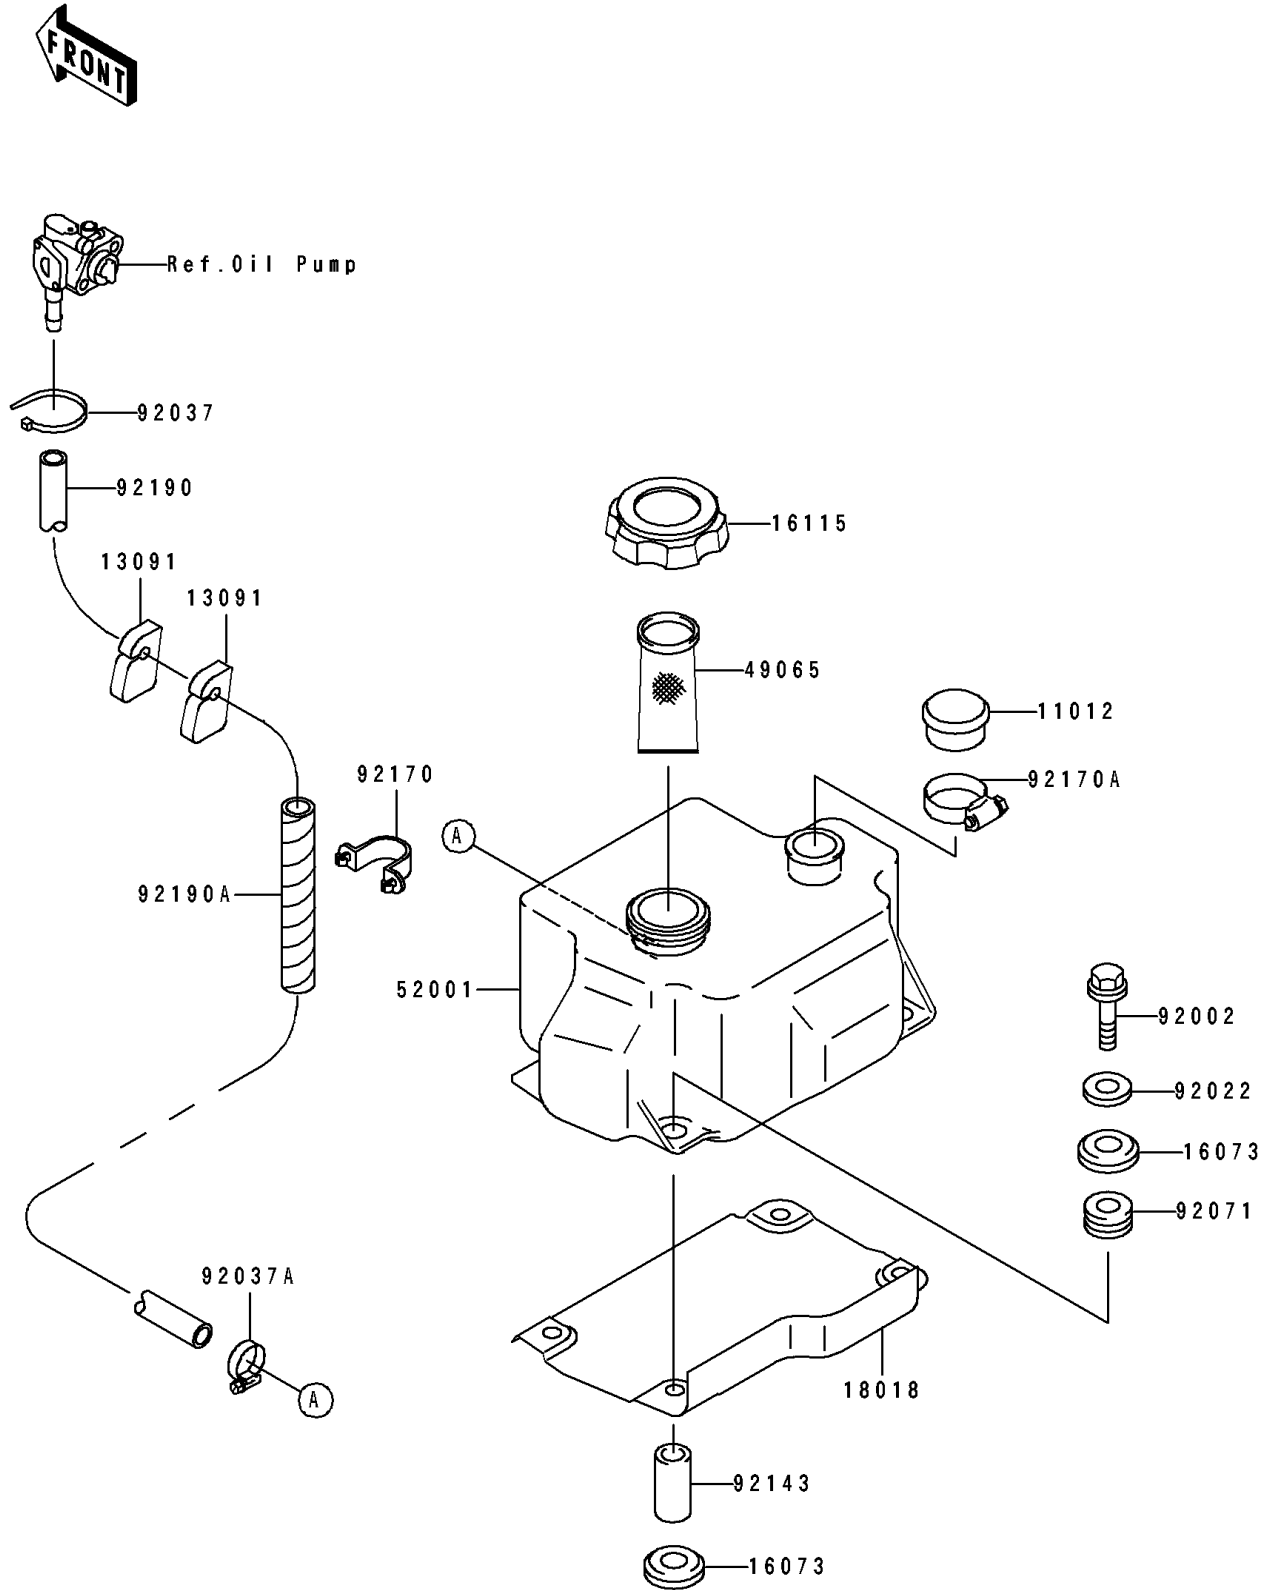

1996 TS PARTS DIAGRAM

Oil Tank

F3174

1996 TS PARTS LIST

Oil Tank

ITEM NAME	PART NUMBER	QUANTITY
CAP,OIL TANK (Ref # 11012)	11012-3767	1
HOLDER (Ref # 13091)	13091-3712	2
INSULATOR (Ref # 16073)	16073-3704	8
CAP-OIL FILLER (Ref # 16115)	16115-3714	1
PLATE-HEAT GUARD (Ref # 18018)	18018-3702	1
FILTER-OIL (Ref # 49065)	49065-3703	1
TANK-OIL (Ref # 52001)	52001-3720	1
BOLT,6X30 (Ref # 92002)	92002-3726	4
WASHER,6.2X20X2 (Ref # 92022)	92022-3714	4
CLAMP (Ref # 92037)	92037-1173	1
CLAMP (Ref # 92037A)	92037-3726	1
GROMMET (Ref # 92071)	92071-3716	4
COLLAR,6.2X10X19 (Ref # 92143)	92143-3733	4
CLAMP,HARNESS (Ref # 92170)	92170-1122	1
CLAMP (Ref # 92170A)	92170-3734	1
TUBE,5.8X10.8X1300 (Ref # 92190)	92190-3803	1
TUBE,SPIRAL,L=120 (Ref # 92190A)	92190-3840	1