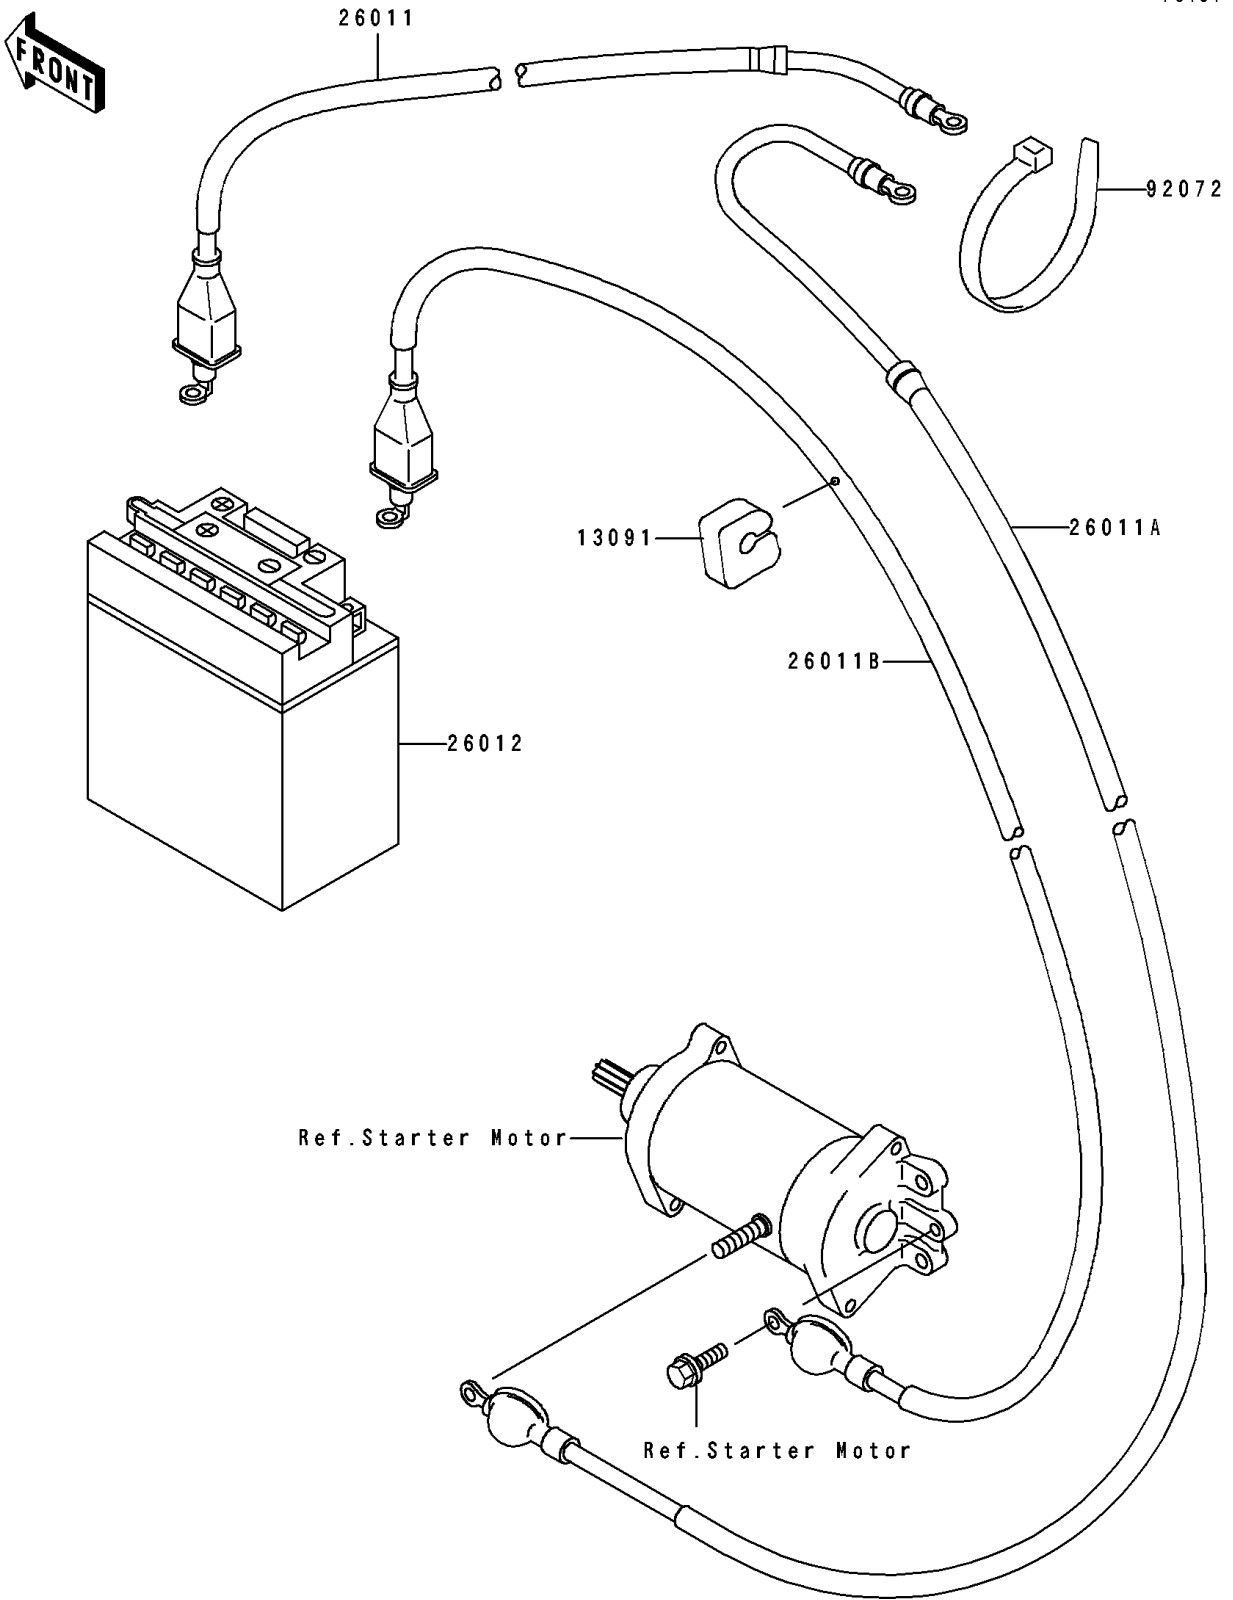

# 1996 TS PARTS DIAGRAM

Electrical Equipment

# 1996 TS PARTS LIST

## Electrical Equipment

ITEM NAME	PART NUMBER	QUANTITY
HOLDER (Ref # 13091)	13091-3712	1
WIRE-LEAD,BATTERY-RELAY (Ref # 26011)	26011-3785	1
WIRE-LEAD,RELAY-STARTER (Ref # 26011A)	26011-3786	1
WIRE-LEAD,BATTERY-STARTER (Ref # 26011B)	26011-3787	1
BATTERY,YB16CL-B,12V 19AH (Ref # 26012)	26012-3716	1
BAND (Ref # 92072)	92072-3778	1