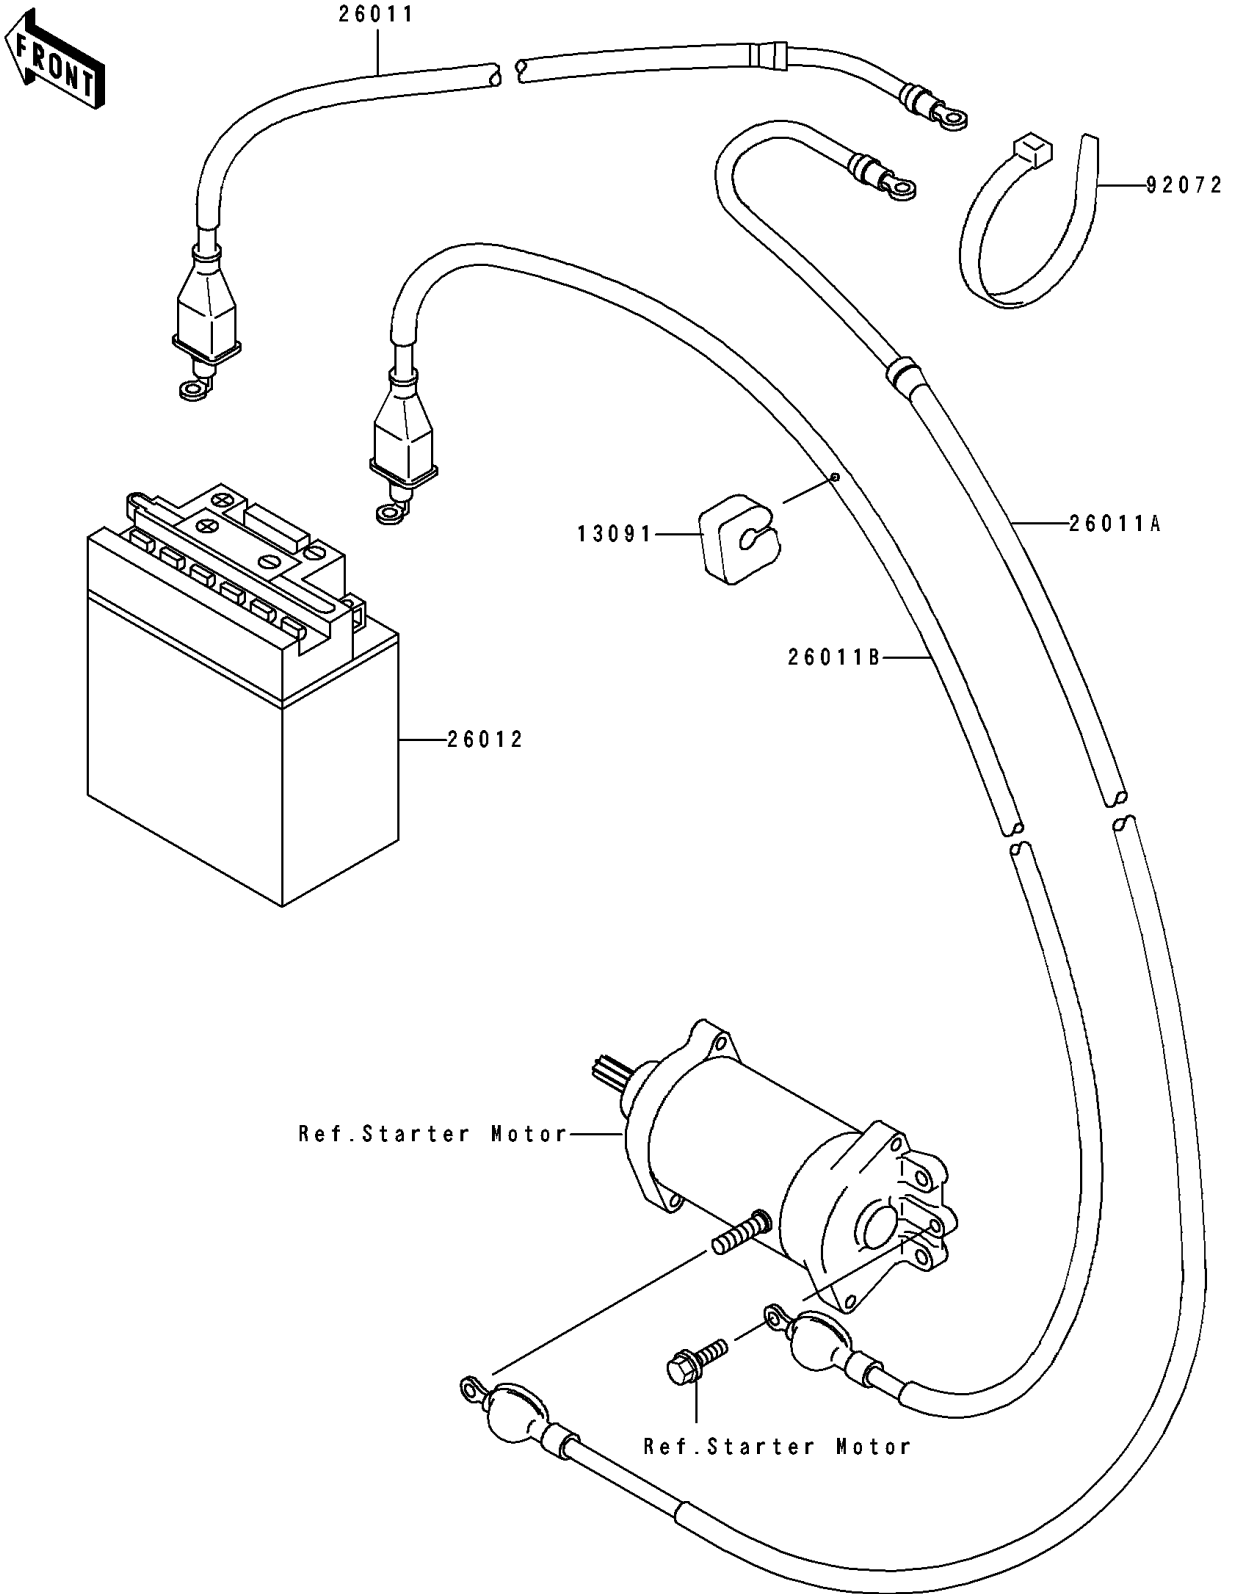

# 1996 TS PARTS DIAGRAM

Electrical Equipment

## 1996 TS PARTS LIST

### Electrical Equipment

ITEM NAME	PART NUMBER	QUANTITY
HOLDER (Ref # 13091)	13091-3712	1
WIRE-LEAD,BATTERY-RELAY (Ref # 26011)	26011-3785	1
WIRE-LEAD,RELAY-STARTER (Ref # 26011A)	26011-3786	1
WIRE-LEAD,BATTERY-STARTER (Ref # 26011B)	26011-3787	1
BATTERY,YB16CL-B,12V 19AH (Ref # 26012)	26012-3716	1
BAND (Ref # 92072)	92072-3778	1