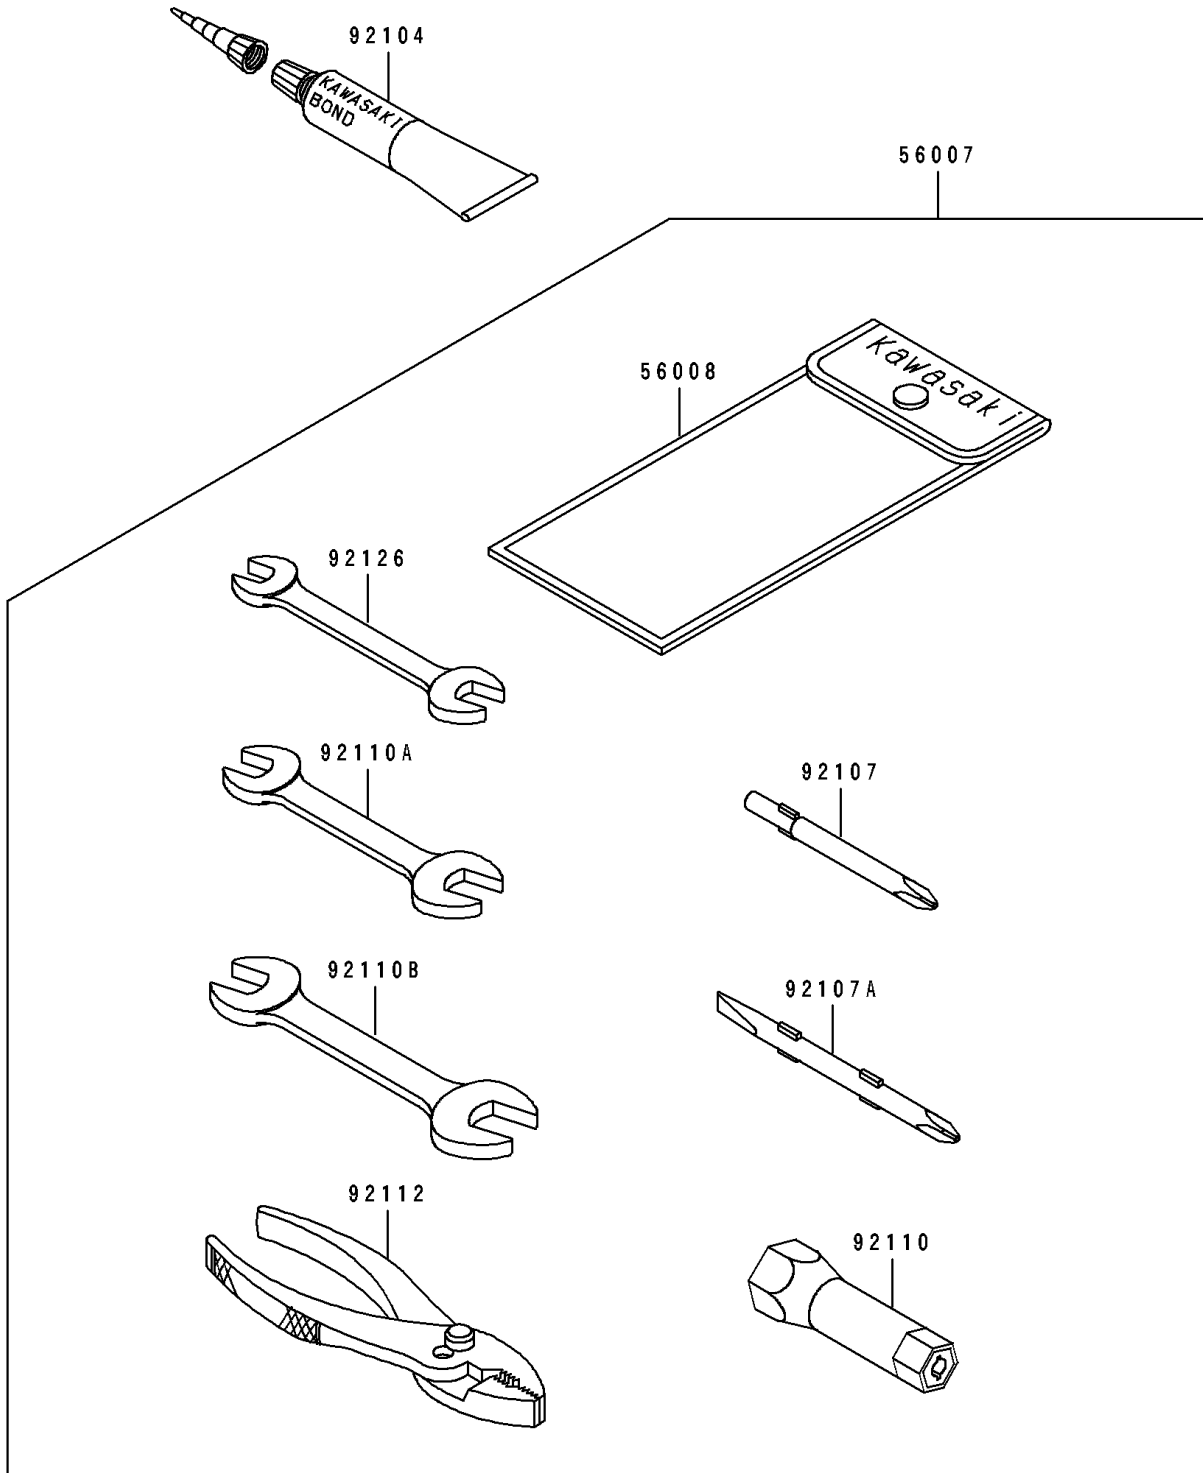

# 1996 TS PARTS DIAGRAM

Owner's Tools

F3182

## 1996 TS PARTS LIST

### Owner's Tools

ITEM NAME	PART NUMBER	QUANTITY
TOOLKIT (Ref # 56007)	56007-3707	1
BAG,TOOL (Ref # 56008)	56008-1007	1
GASKET-LIQUID,TUBE,100G,SILVER (Ref # 92104)	92104-002	AR
TOOL-DRIVER,#3PHILLIPS (Ref # 92107)	92107-005	1
TOOL-DRIVER,#2PHILLIPS&SLOT (Ref # 92107A)	92107-1051	1
TOOL-WRENCH,BOX,21MM (Ref # 92110)	92110-1113	1
TOOL-WRENCH,OPEN END,10X12 (Ref # 92110A)	92110-1152	1
TOOL-WRENCH,OPEN END,14X17 (Ref # 92110B)	92110-1153	1
TOOL-PLIERS (Ref # 92112)	92112-003	1
TOOL-WRENCH,OPEN END,8X10 (Ref # 92126)	92126-001	1