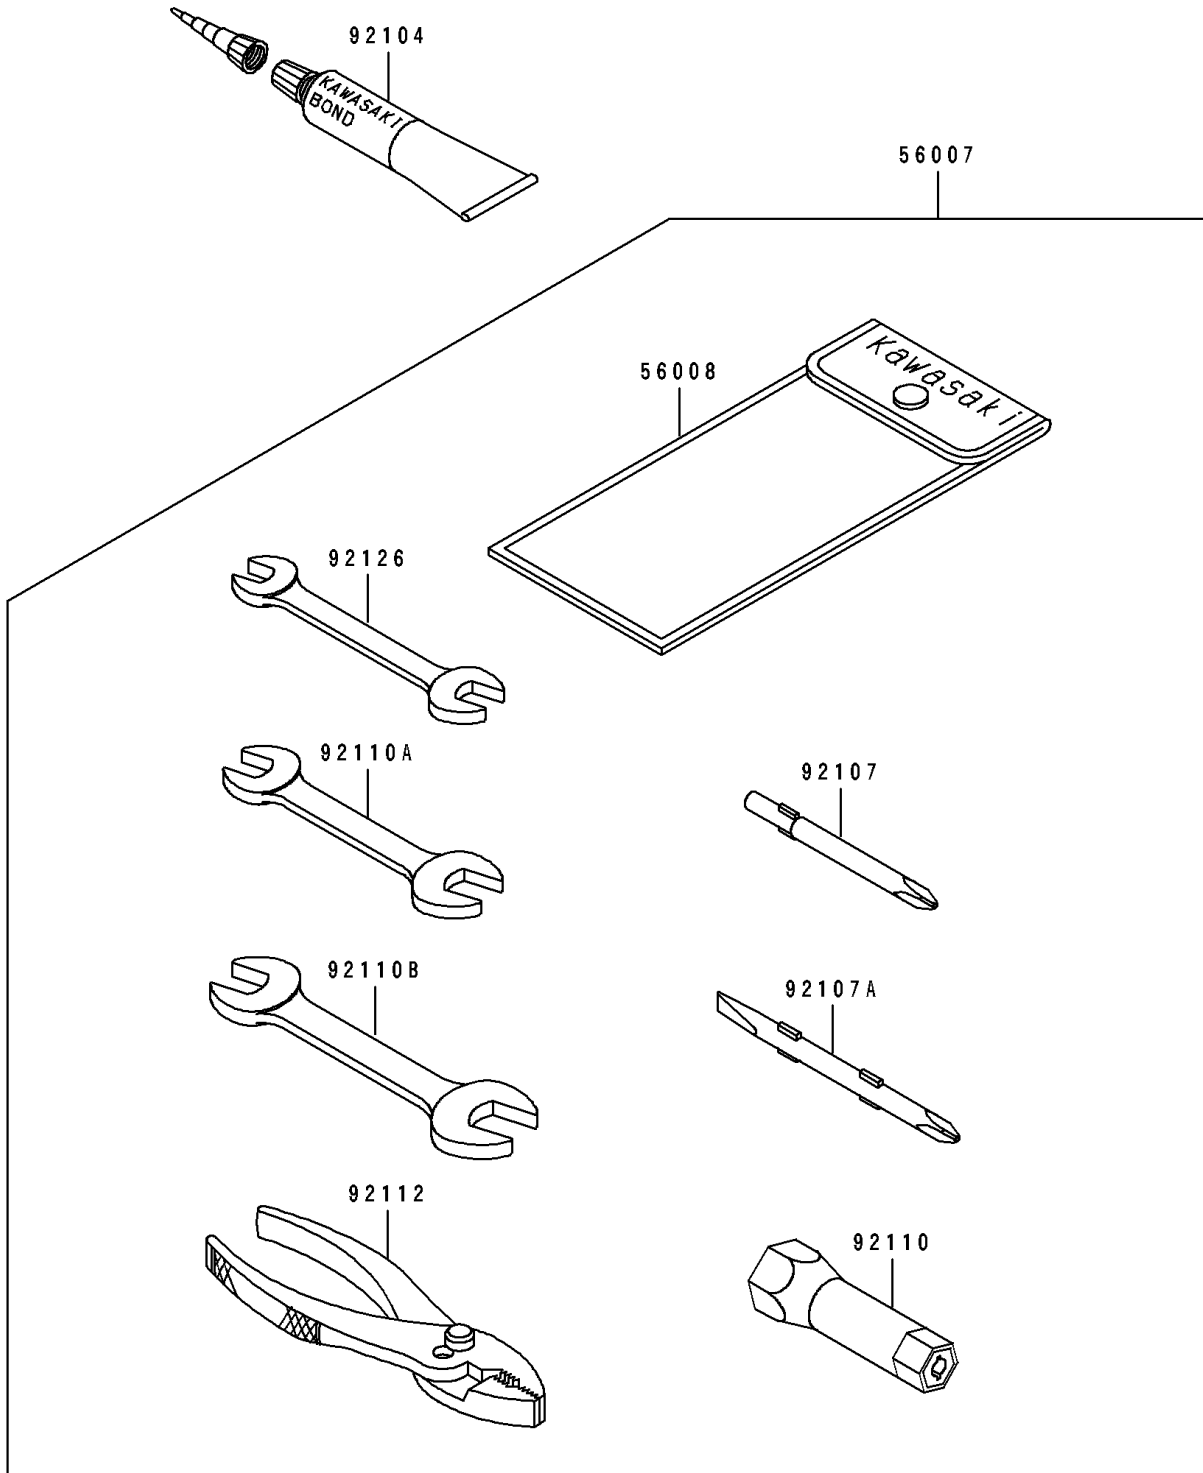

1996 TS PARTS DIAGRAM

Owner's Tools

F3182

1996 TS PARTS LIST

Owner's Tools

| ITEM NAME | PART NUMBER | QUANTITY |
|--|-------------|----------|
| TOOLKIT (Ref # 56007) | 56007-3707 | 1 |
| BAG,TOOL (Ref # 56008) | 56008-1007 | 1 |
| GASKET-LIQUID,TUBE,100G,SILVER (Ref # 92104) | 92104-002 | AR |
| TOOL-DRIVER,#3PHILLIPS (Ref # 92107) | 92107-005 | 1 |
| TOOL-DRIVER,#2PHILLIPS&SLOT (Ref # 92107A) | 92107-1051 | 1 |
| TOOL-WRENCH,BOX,21MM (Ref # 92110) | 92110-1113 | 1 |
| TOOL-WRENCH,OPEN END,10X12 (Ref # 92110A) | 92110-1152 | 1 |
| TOOL-WRENCH,OPEN END,14X17 (Ref # 92110B) | 92110-1153 | 1 |
| TOOL-PLIERS (Ref # 92112) | 92112-003 | 1 |
| TOOL-WRENCH,OPEN END,8X10 (Ref # 92126) | 92126-001 | 1 |