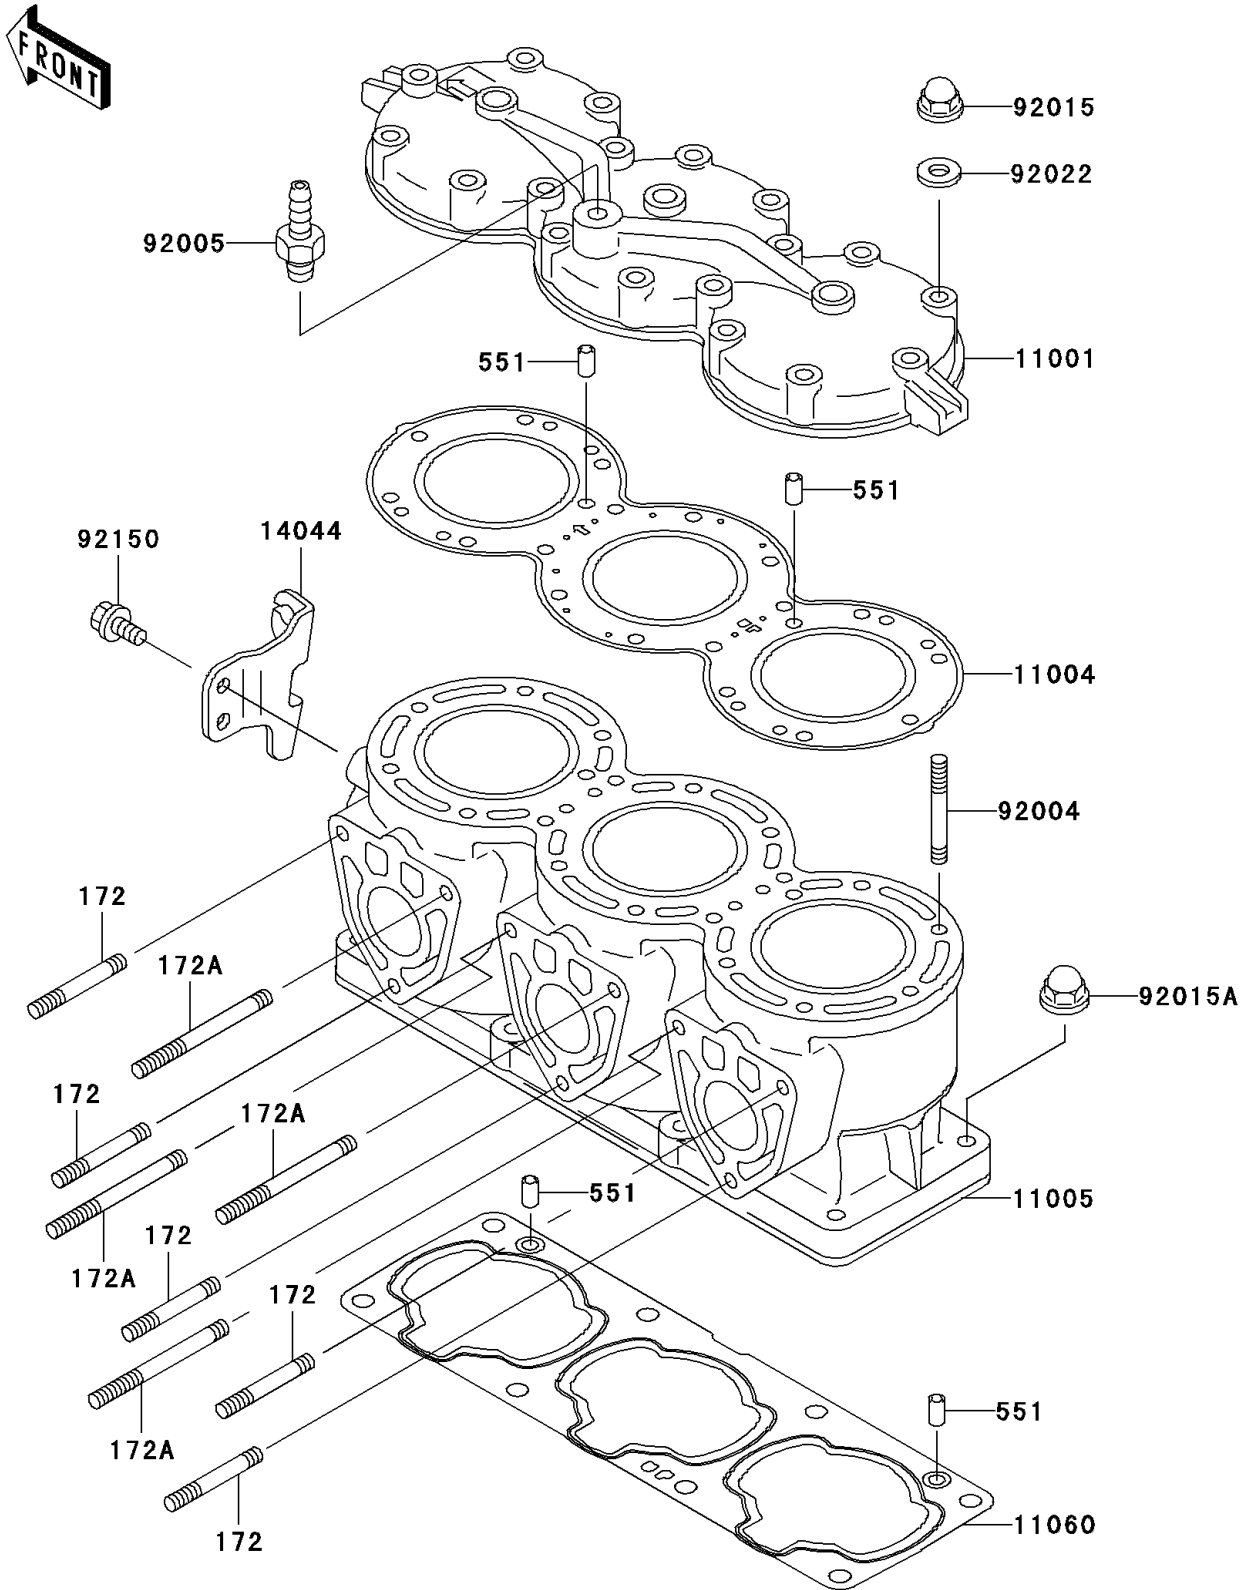

1998 1100 ZXi PARTS DIAGRAM

Cylinder Head/Cylinder

E1110

1998 1100 ZXi PARTS LIST

Cylinder Head/Cylinder

ITEM NAME	PART NUMBER	QUANTITY
BOLT-STUD (Ref # 172)	172R0830	5
BOLT-STUD,8X75 (Ref # 172A)	172R0875	4
PIN-DOWEL (Ref # 551)	551R0812	4
HEAD-CYLINDER (Ref # 11001)	11001-3723	1
GASKET-HEAD (Ref # 11004)	11004-3715	1
CYLINDER-ENGINE (Ref # 11005)	11005-3737	1
GASKET,CYLINDER BASE (Ref # 11060)	11060-3760	1
HOLDER-CABLE (Ref # 14044)	14044-3729	1
STUD,8X43 (Ref # 92004)	92004-3715	18
FITTING (Ref # 92005)	92005-3714	1
NUT,CAP,8MM (Ref # 92015)	92015-1371	18
NUT,10MM (Ref # 92015A)	92015-1649	8
WASHER,8.2X18X1.5 (Ref # 92022)	92022-1964	18
BOLT,8X16 (Ref # 92150)	92150-3722	2