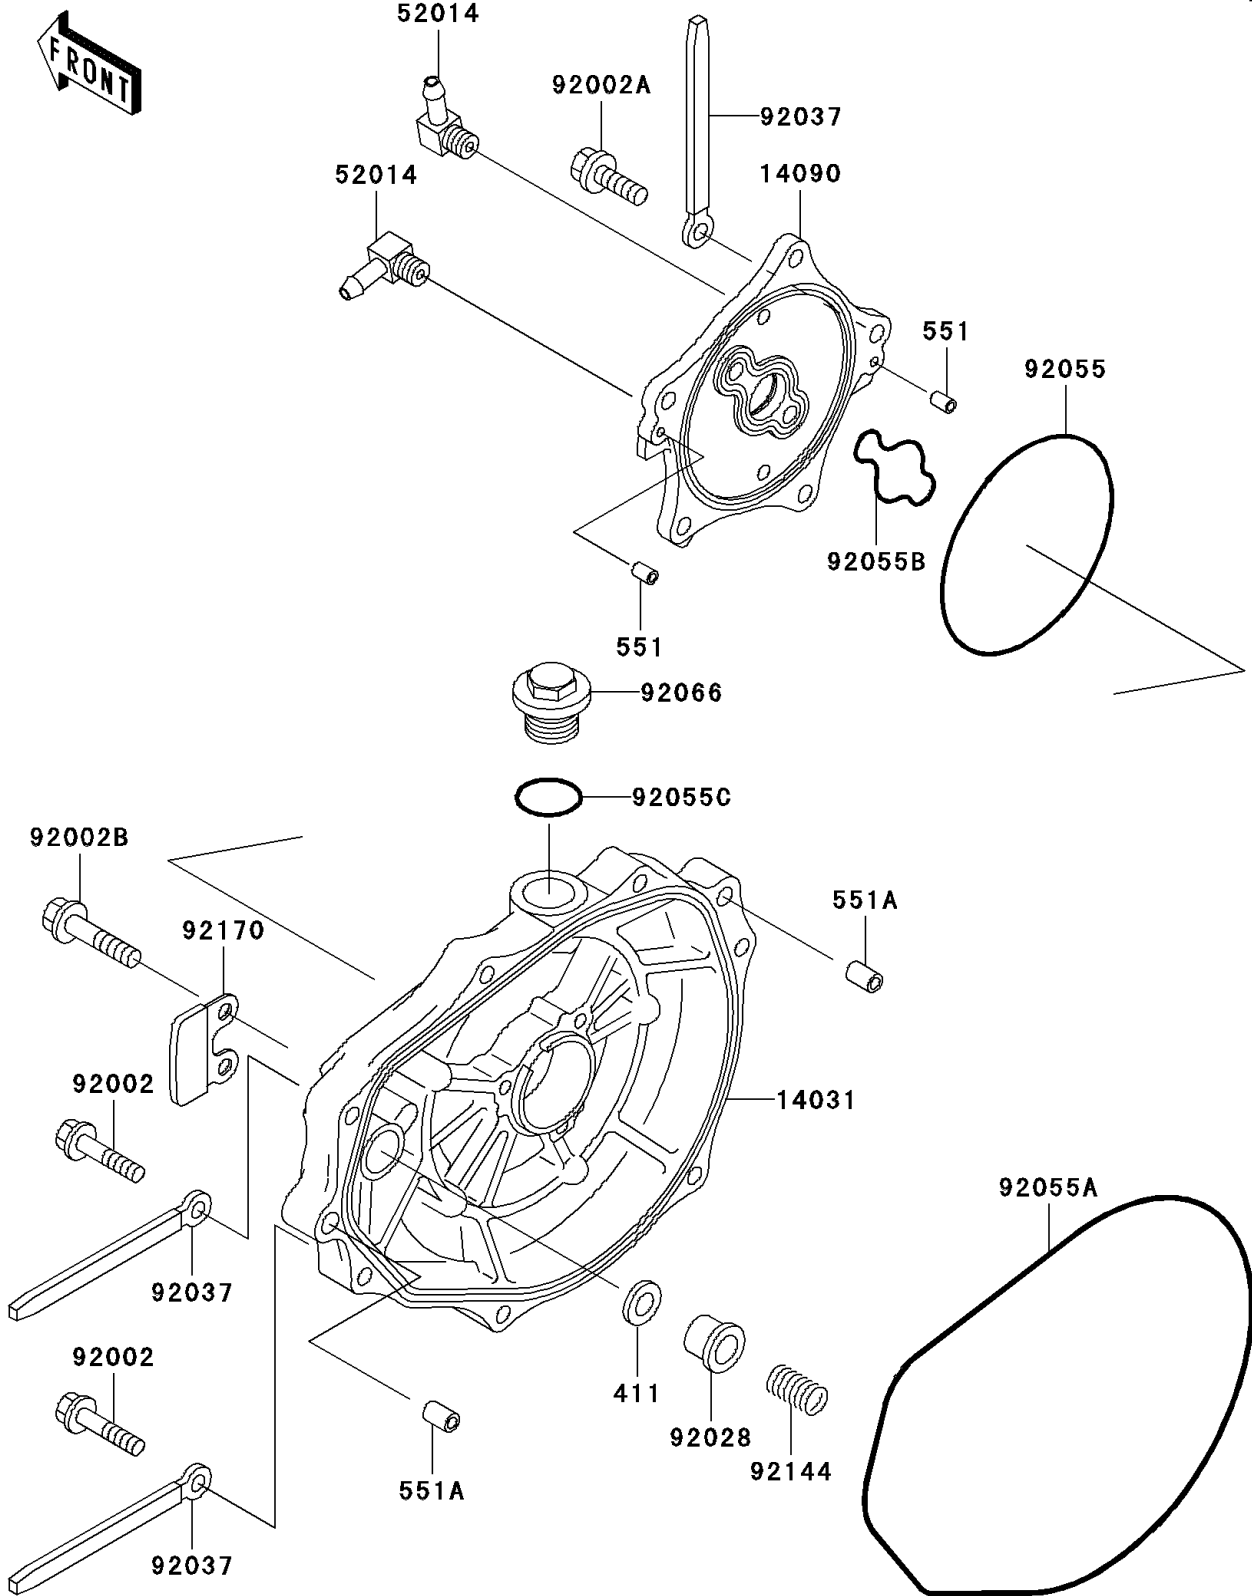

1997 1100 ZXi PARTS DIAGRAM

Engine Cover(s)

E1431

1997 1100 ZXi PARTS LIST

Engine Cover(s)

ITEM NAME	PART NUMBER	QUANTITY
WASHER-PLAIN,5MM (Ref # 411)	411S0500	1
PIN-DOWEL (Ref # 551)	551R0408	2
PIN-DOWEL (Ref # 551A)	551R0812	2
COVER-GENERATOR (Ref # 14031)	14031-3725	1
COVER (Ref # 14090)	14090-3773	1
ELBOW (Ref # 52014)	52014-3709	2
BOLT,6X30 (Ref # 92002)	92002-3726	7
BOLT,6X20 (Ref # 92002A)	92002-3755	5
BOLT,6X12 (Ref # 92002B)	92002-3763	2
BUSHING (Ref # 92028)	92028-3718	1
CLAMP,L=100 (Ref # 92037)	92037-3736	3
RING-O,BREATHER BODY (Ref # 92055)	92055-1284	1
RING-O,GENERATOR COVER (Ref # 92055A)	92055-3712	1
RING-O (Ref # 92055B)	92055-3739	1
RING-O (Ref # 92055C)	92055-515	1
PLUG (Ref # 92066)	92066-3739	1
SPRING (Ref # 92144)	92144-3728	1
CLAMP (Ref # 92170)	92170-3746	1