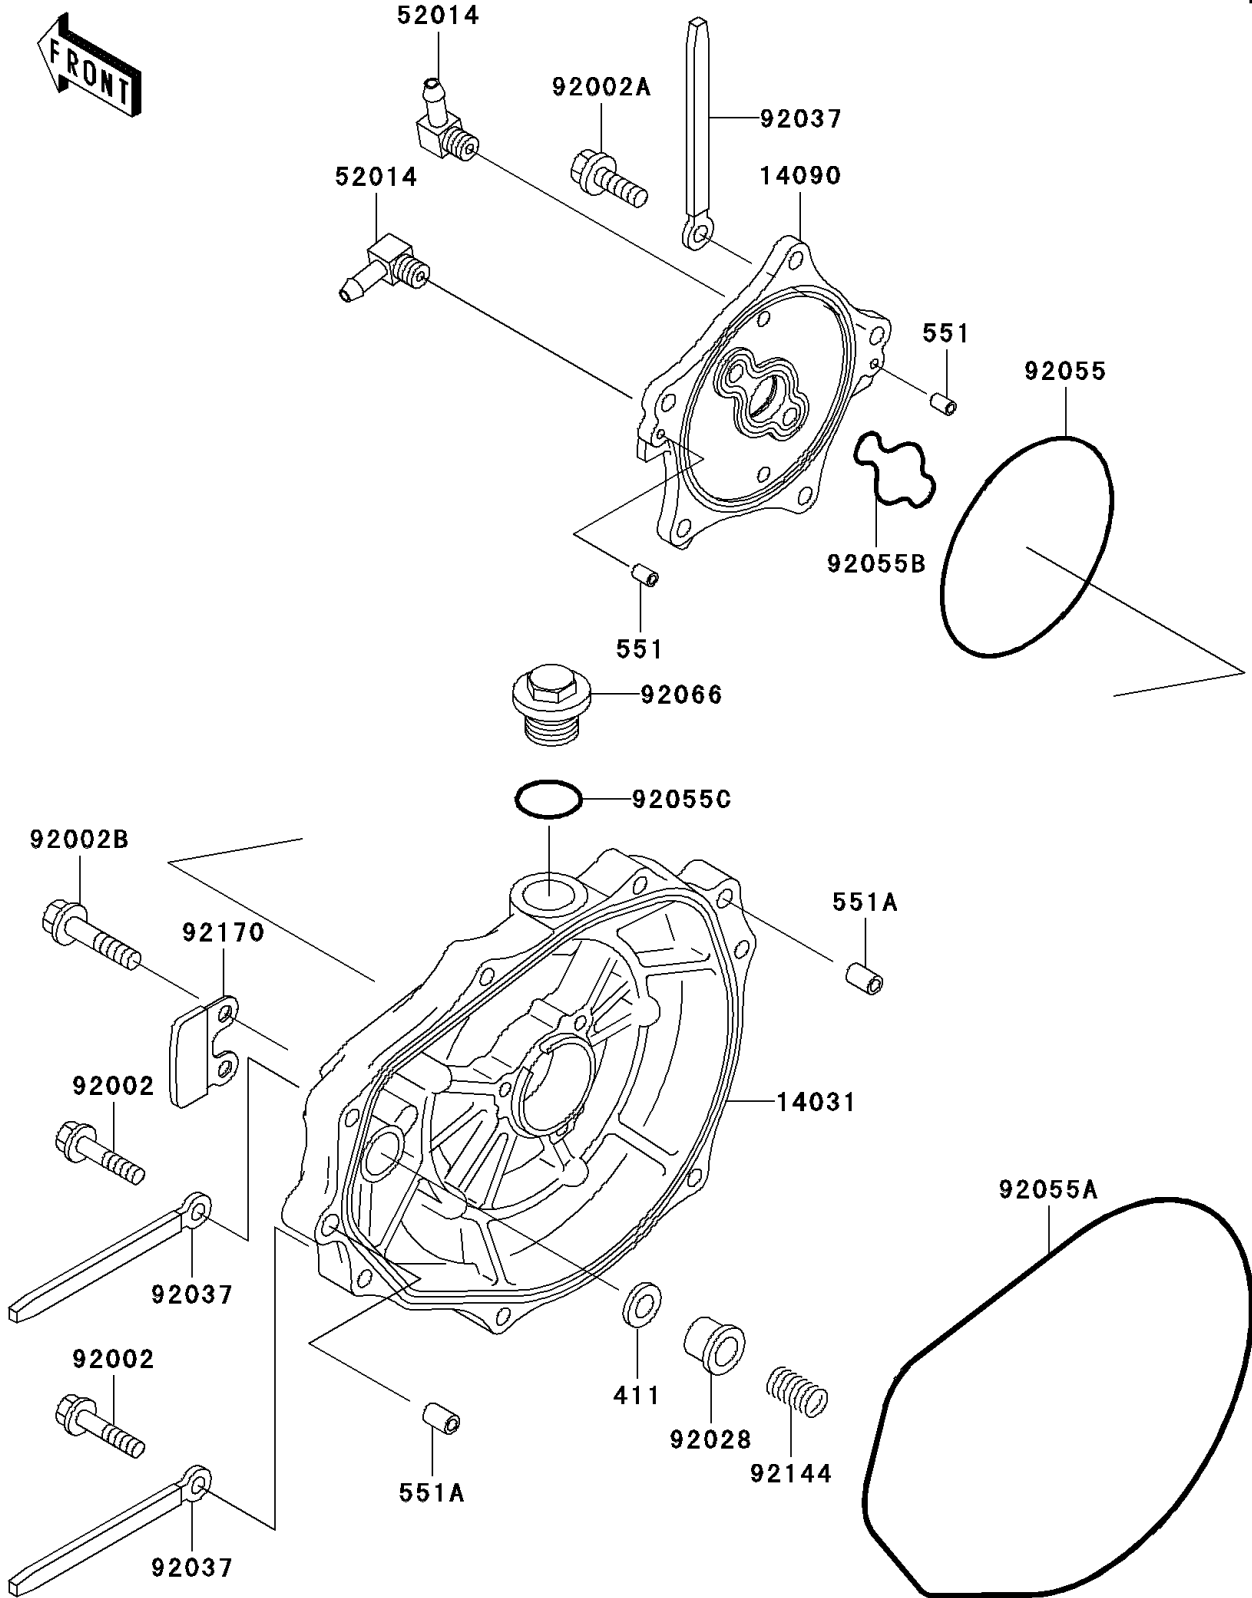

1997 1100 ZXi PARTS DIAGRAM

Engine Cover(s)

E1431

1997 1100 ZXi PARTS LIST

Engine Cover(s)

ITEM NAME	PART NUMBER	QUANTITY
WASHER-PLAIN,5MM (Ref # 411)	411S0500	1
PIN-DOWEL (Ref # 551)	551R0408	2
PIN-DOWEL (Ref # 551A)	551R0812	2
COVER-GENERATOR (Ref # 14031)	14031-3725	1
COVER (Ref # 14090)	14090-3773	1
ELBOW (Ref # 52014)	52014-3709	2
BOLT,6X30 (Ref # 92002)	92002-3726	7
BOLT,6X20 (Ref # 92002A)	92002-3755	5
BOLT,6X12 (Ref # 92002B)	92002-3763	2
BUSHING (Ref # 92028)	92028-3718	1
CLAMP,L=100 (Ref # 92037)	92037-3736	3
RING-O,BREATHER BODY (Ref # 92055)	92055-1284	1
RING-O,GENERATOR COVER (Ref # 92055A)	92055-3712	1
RING-O (Ref # 92055B)	92055-3739	1
RING-O (Ref # 92055C)	92055-515	1
PLUG (Ref # 92066)	92066-3739	1
SPRING (Ref # 92144)	92144-3728	1
CLAMP (Ref # 92170)	92170-3746	1