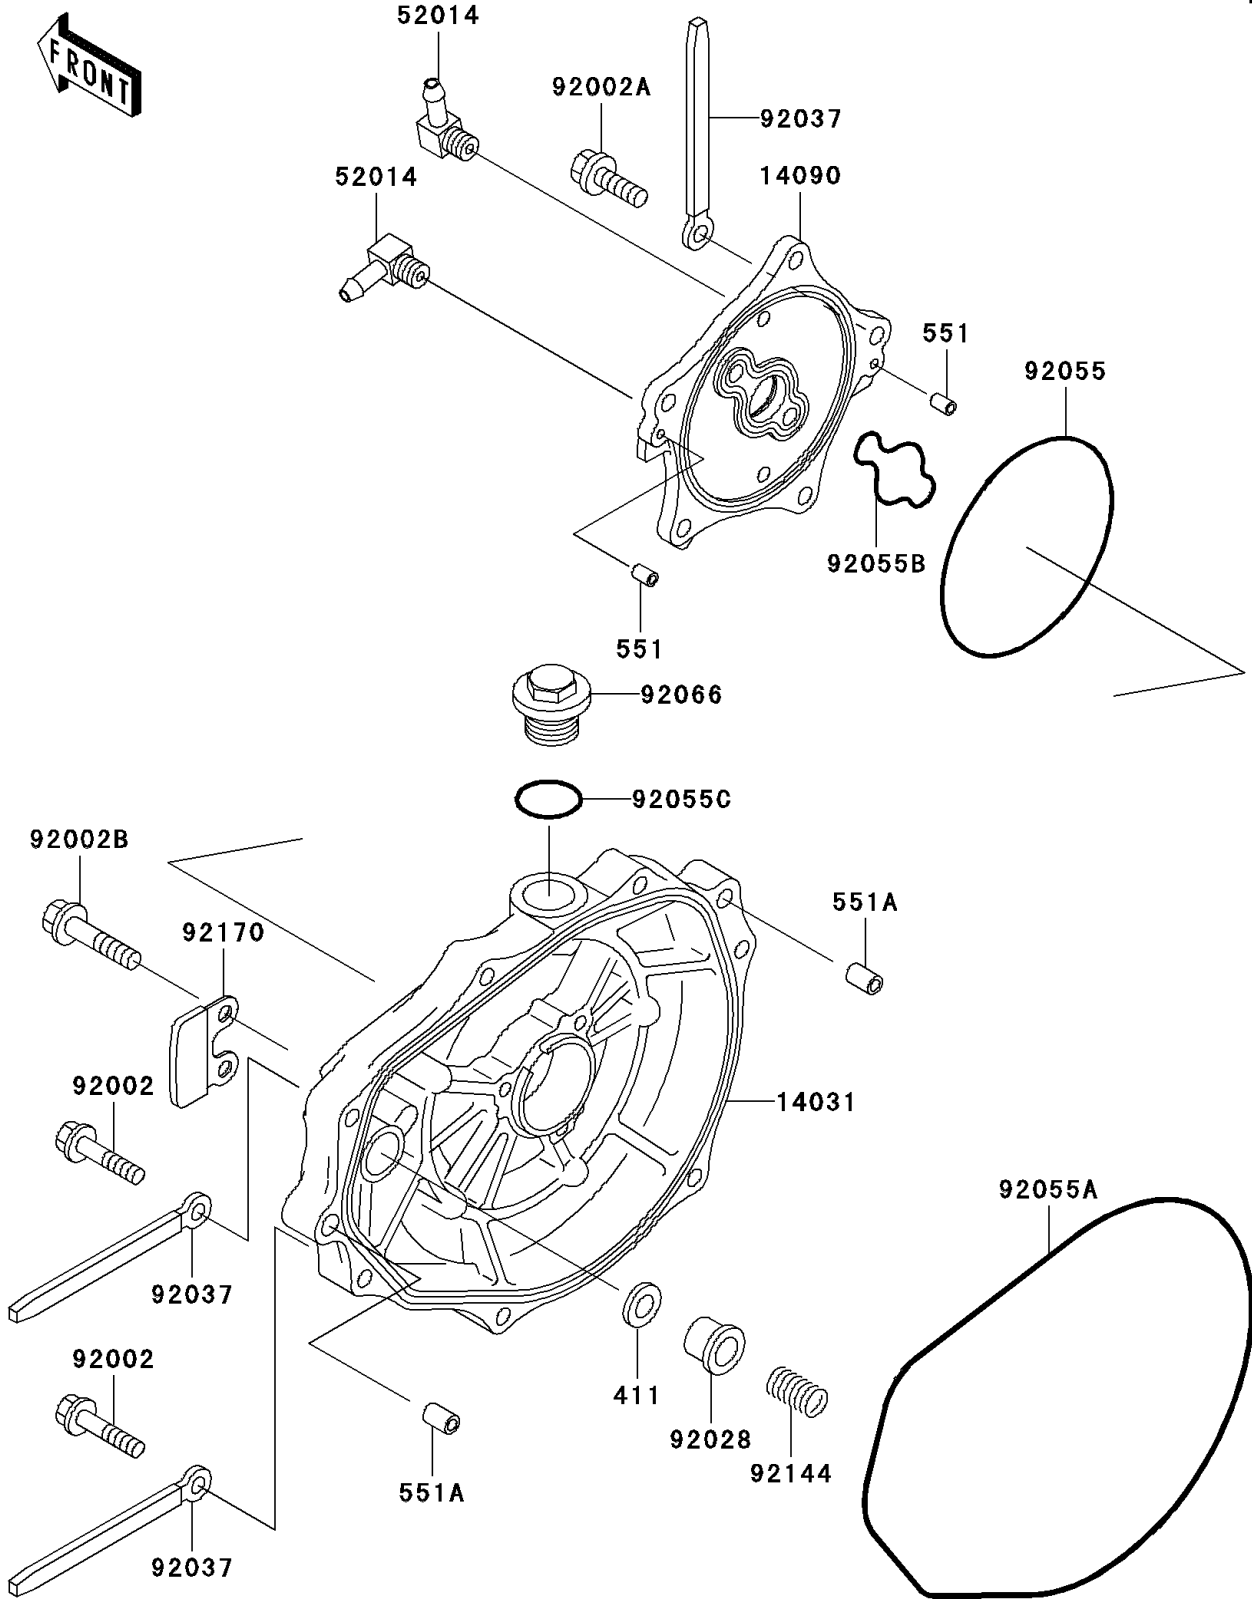

1998 1100 ZXi PARTS DIAGRAM

Engine Cover(s)

E1431

1998 1100 ZXi PARTS LIST

Engine Cover(s)

ITEM NAME	PART NUMBER	QUANTITY
WASHER-PLAIN,5MM (Ref # 411)	411S0500	1
PIN-DOWEL (Ref # 551)	551R0408	2
PIN-DOWEL (Ref # 551A)	551R0812	2
COVER-GENERATOR (Ref # 14031)	14031-3725	1
COVER (Ref # 14090)	14090-3773	1
ELBOW (Ref # 52014)	52014-3709	2
BOLT,6X30 (Ref # 92002)	92002-3726	7
BOLT,6X20 (Ref # 92002A)	92002-3755	5
BOLT,6X12 (Ref # 92002B)	92002-3763	2
BUSHING (Ref # 92028)	92028-3718	1
CLAMP,L=100 (Ref # 92037)	92037-3736	3
RING-O,BREATHER BODY (Ref # 92055)	92055-1284	1
RING-O,GENERATOR COVER (Ref # 92055A)	92055-3712	1
RING-O (Ref # 92055B)	92055-3739	1
RING-O (Ref # 92055C)	92055-515	1
PLUG (Ref # 92066)	92066-3739	1
SPRING (Ref # 92144)	92144-3728	1
CLAMP (Ref # 92170)	92170-3746	1