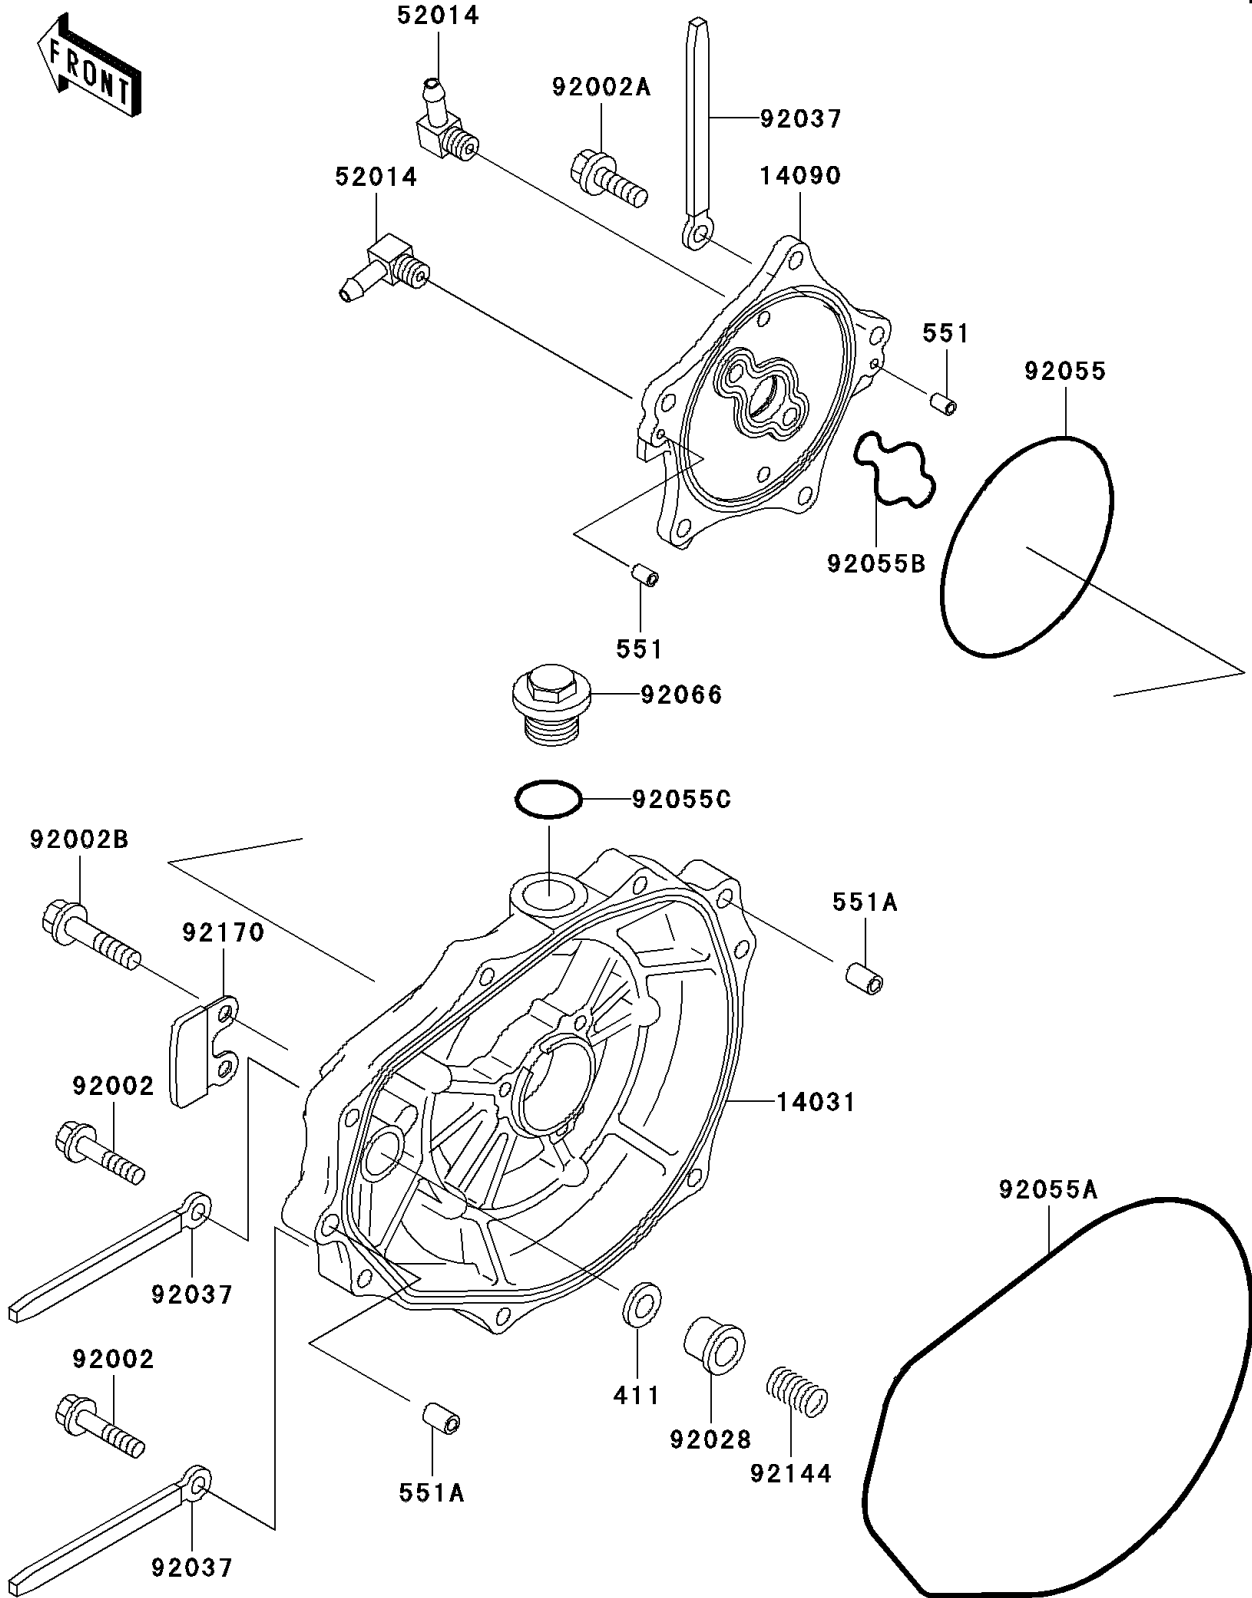

2000 1100 ZXi PARTS DIAGRAM

Engine Cover(s)

E1431

2000 1100 ZXi PARTS LIST

Engine Cover(s)

ITEM NAME	PART NUMBER	QUANTITY
WASHER-PLAIN,5MM (Ref # 411)	411S0500	1
PIN-DOWEL (Ref # 551)	551R0408	2
PIN-DOWEL (Ref # 551A)	551R0812	2
COVER-GENERATOR (Ref # 14031)	14031-3725	1
COVER (Ref # 14090)	14090-3773	1
ELBOW (Ref # 52014)	52014-3709	2
BOLT,6X30 (Ref # 92002)	92002-3726	7
BOLT,6X20 (Ref # 92002A)	92002-3755	5
BOLT,6X12 (Ref # 92002B)	92002-3763	2
BUSHING (Ref # 92028)	92028-3718	1
CLAMP,L=100 (Ref # 92037)	92037-3736	3
RING-O,BREATHER BODY (Ref # 92055)	92055-1284	1
RING-O,GENERATOR COVER (Ref # 92055A)	92055-3712	1
RING-O (Ref # 92055B)	92055-3739	1
RING-O (Ref # 92055C)	92055-515	1
PLUG (Ref # 92066)	92066-3739	1
SPRING (Ref # 92144)	92144-3728	1
CLAMP (Ref # 92170)	92170-3746	1