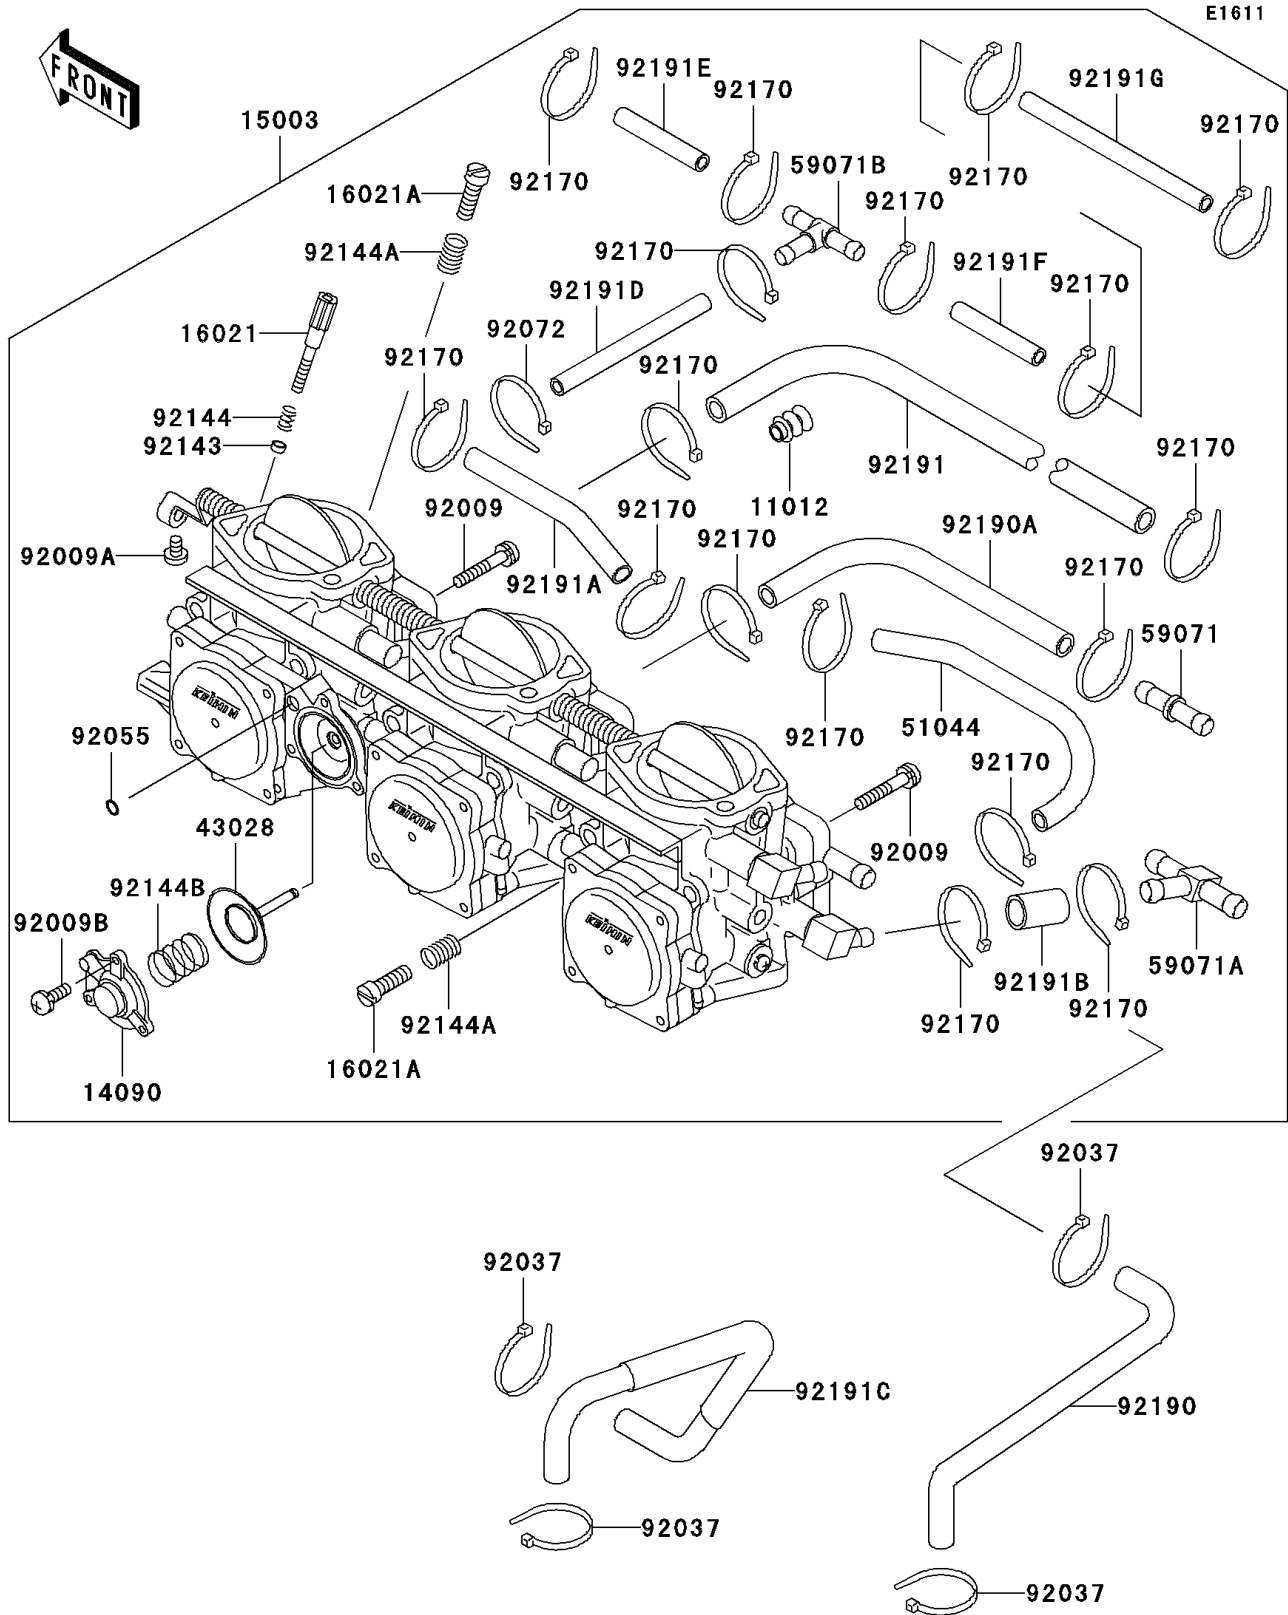

1997 1100 ZXi PARTS DIAGRAM

Carburetor(JH1100-A1/A2)

1997 1100 ZXi PARTS LIST

Carburetor(JH1100-A1/A2)

ITEM NAME	PART NUMBER	QUANTITY
CAP,ACCELERATOR (Ref # 11012)	11012-3793	1
COVER,ACCELERATOR PUMP (Ref # 14090)	14090-3791	1
CARBURETOR-ASSY (Ref # 15003)	15003-3718	1
SCREW-THROTTLE STOP (Ref # 16021)	16021-3702	1
SCREW-THROTTLE STOP (Ref # 16021A)	16021-3704	2
DIAPHRAGM,ACCELERATOR PUMP (Ref # 43028)	43028-3710	1
TUBE-ASSY,5.3X10.5X180 (Ref # 51044)	51044-3701	1
JOINT,PIPE (Ref # 59071)	59071-3740	1
JOINT (Ref # 59071A)	59071-3741	1
JOINT (Ref # 59071B)	59071-3752	1
SCREW,5X28 (Ref # 92009)	92009-3783	8
SCREW,4X6 (Ref # 92009A)	92009-3786	1
SCREW,4X12 (Ref # 92009B)	92009-3832	3
CLAMP (Ref # 92037)	92037-1173	4
RING-O,ACCELERATOR PUMP (Ref # 92055)	92055-3747	1
BAND (Ref # 92072)	92072-3807	1
COLLAR,THROTTLE STOP SCREW (Ref # 92143)	92143-3709	1
SPRING,THROTTLE STOP SCREW (Ref # 92144)	92144-3706	1
SPRING,THROTTLE STOP SCREW (Ref # 92144A)	92144-3745	2
SPRING,ACCELERATOR PUMP (Ref # 92144B)	92144-3762	1
CLAMP,TUBE (Ref # 92170)	92170-3740	17
TUBE (Ref # 92190)	92190-3949	1
TUBE (Ref # 92190A)	92190-3997	1
TUBE (Ref # 92191)	92191-3710	1
TUBE (Ref # 92191A)	92191-3711	1
TUBE (Ref # 92191B)	92191-3712	1
TUBE (Ref # 92191C)	92191-3784	1
TUBE,2.5X7X85 (Ref # 92191D)	92191-3787	1
TUBE,2.5X7X33 (Ref # 92191E)	92191-3788	1

1997 1100 ZXi PARTS LIST

Carburetor(JH1100-A1/A2)

ITEM NAME	PART NUMBER	QUANTITY
TUBE,2.5X7X60 (Ref # 92191F)	92191-3789	1
TUBE,2.5X7X108 (Ref # 92191G)	92191-3790	1