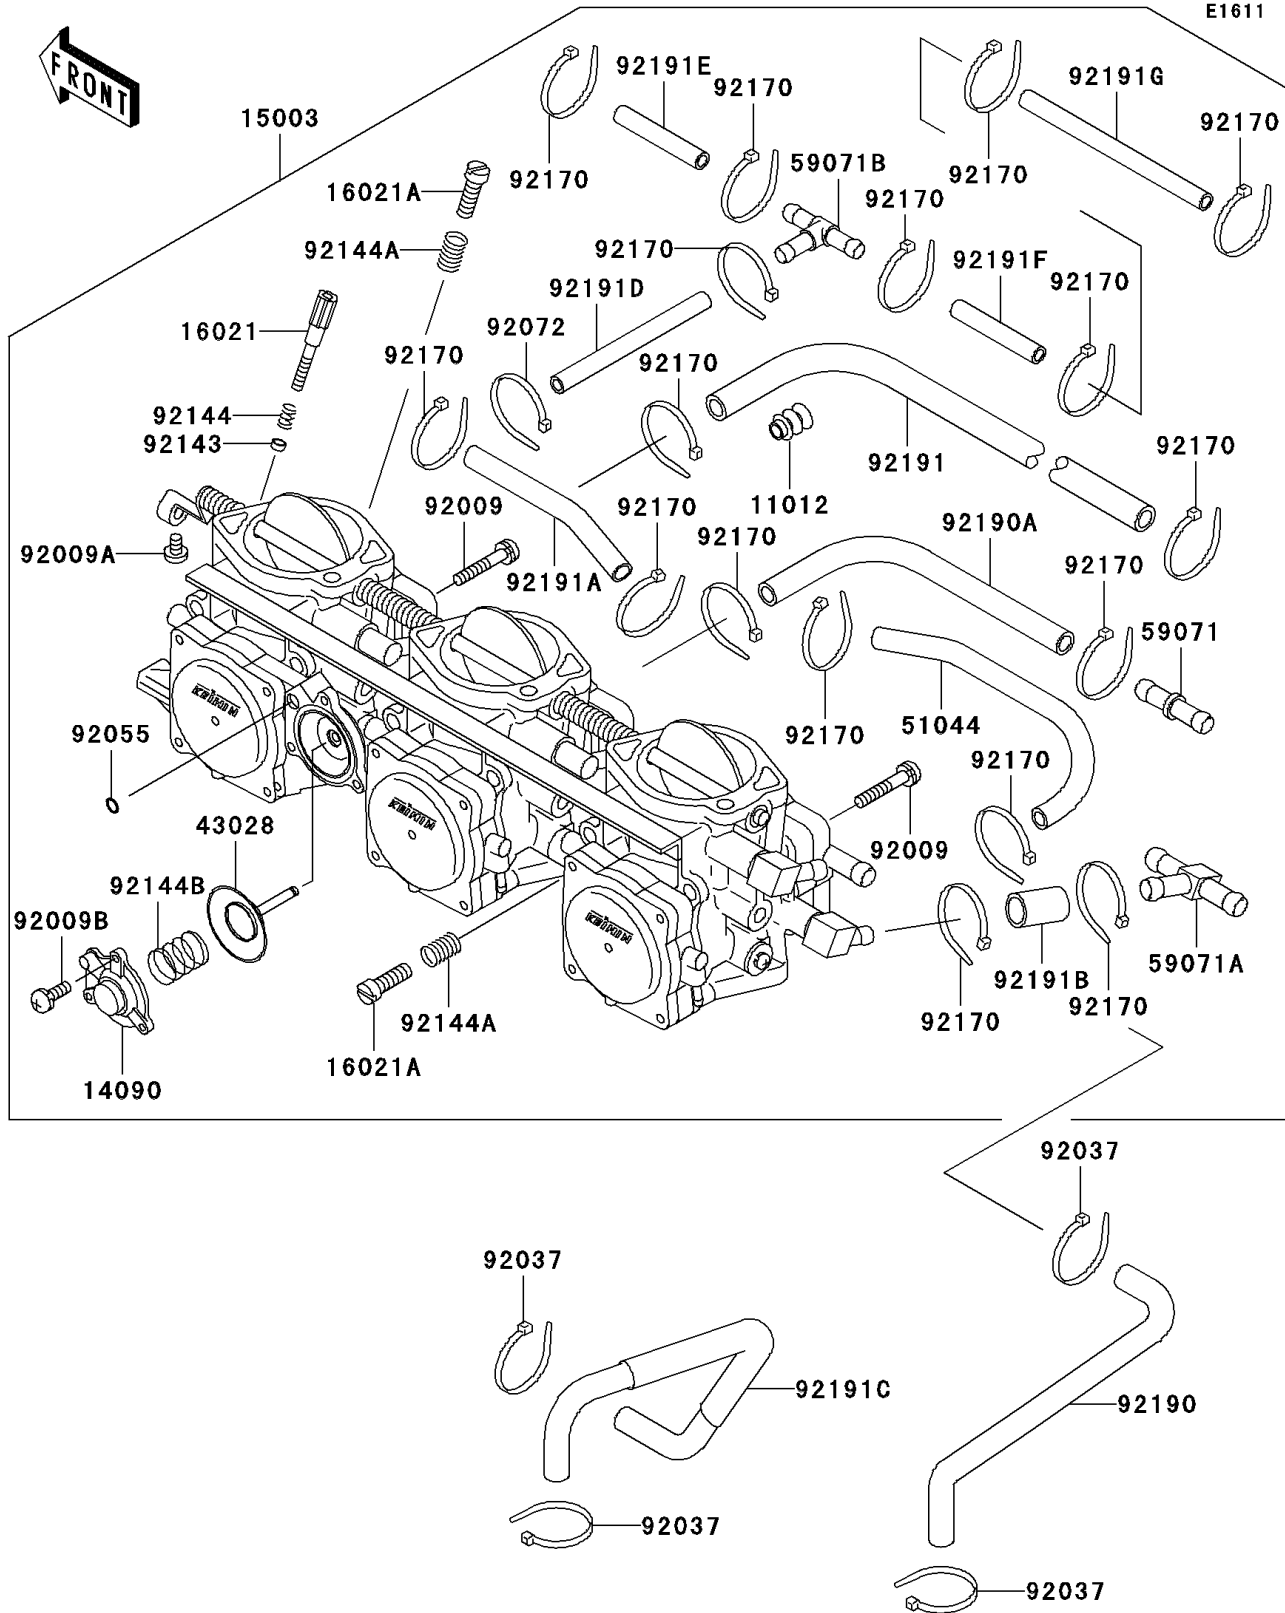

1997 1100 ZXi PARTS DIAGRAM

Carburetor(JH1100-A1/A2)

1997 1100 ZXi PARTS LIST

Carburetor(JH1100-A1/A2)

ITEM NAME	PART NUMBER	QUANTITY
CAP,ACCELERATOR (Ref # 11012)	11012-3793	1
COVER,ACCELERATOR PUMP (Ref # 14090)	14090-3791	1
CARBURETOR-ASSY (Ref # 15003)	15003-3718	1
SCREW-THROTTLE STOP (Ref # 16021)	16021-3702	1
SCREW-THROTTLE STOP (Ref # 16021A)	16021-3704	2
DIAPHRAGM,ACCELERATOR PUMP (Ref # 43028)	43028-3710	1
TUBE-ASSY,5.3X10.5X180 (Ref # 51044)	51044-3701	1
JOINT,PIPE (Ref # 59071)	59071-3740	1
JOINT (Ref # 59071A)	59071-3741	1
JOINT (Ref # 59071B)	59071-3752	1
SCREW,5X28 (Ref # 92009)	92009-3783	8
SCREW,4X6 (Ref # 92009A)	92009-3786	1
SCREW,4X12 (Ref # 92009B)	92009-3832	3
CLAMP (Ref # 92037)	92037-1173	4
RING-O,ACCELERATOR PUMP (Ref # 92055)	92055-3747	1
BAND (Ref # 92072)	92072-3807	1
COLLAR,THROTTLE STOP SCREW (Ref # 92143)	92143-3709	1
SPRING,THROTTLE STOP SCREW (Ref # 92144)	92144-3706	1
SPRING,THROTTLE STOP SCREW (Ref # 92144A)	92144-3745	2
SPRING,ACCELERATOR PUMP (Ref # 92144B)	92144-3762	1
CLAMP,TUBE (Ref # 92170)	92170-3740	17
TUBE (Ref # 92190)	92190-3949	1
TUBE (Ref # 92190A)	92190-3997	1
TUBE (Ref # 92191)	92191-3710	1
TUBE (Ref # 92191A)	92191-3711	1
TUBE (Ref # 92191B)	92191-3712	1
TUBE (Ref # 92191C)	92191-3784	1
TUBE,2.5X7X85 (Ref # 92191D)	92191-3787	1
TUBE,2.5X7X33 (Ref # 92191E)	92191-3788	1

1997 1100 ZXi PARTS LIST

Carburetor(JH1100-A1/A2)

ITEM NAME	PART NUMBER	QUANTITY
TUBE,2.5X7X60 (Ref # 92191F)	92191-3789	1
TUBE,2.5X7X108 (Ref # 92191G)	92191-3790	1