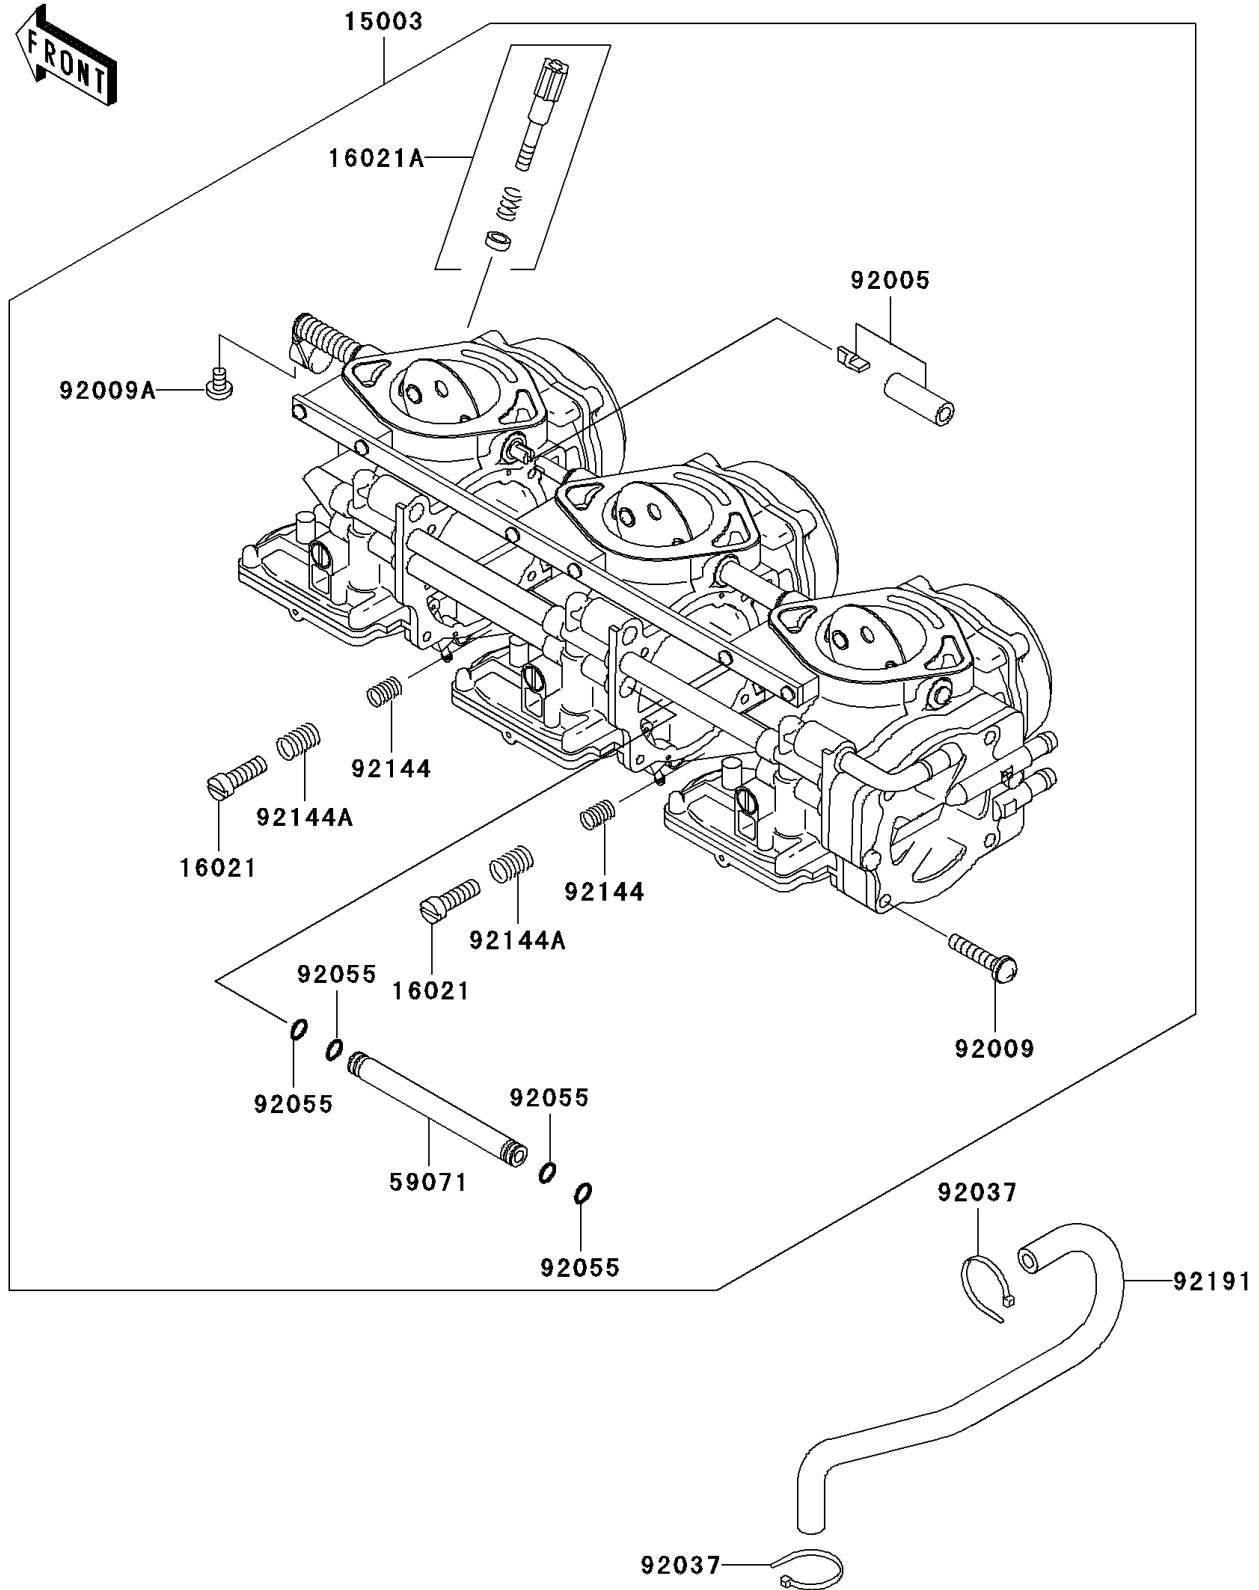

1999 1100 ZXi PARTS DIAGRAM

Carburetor(JH1100-A3/A4)

E1611A

1999 1100 ZXi PARTS LIST

Carburetor(JH1100-A3/A4)

ITEM NAME	PART NUMBER	QUANTITY
CARBURETOR-ASSY (Ref # 15003)	15003-3728	1
SCREW-THROTTLE STOP (Ref # 16021)	16021-3704	2
SCREW-THROTTLE STOP (Ref # 16021A)	16021-3707	1
JOINT (Ref # 59071)	59071-3762	4
FITTING (Ref # 92005)	92005-3729	2
SCREW,5X28 (Ref # 92009)	92009-3783	4
SCREW,4X6 (Ref # 92009A)	92009-3786	1
CLAMP (Ref # 92037)	92037-1173	2
RING-O (Ref # 92055)	92055-1246	16
SPRING,ADJUST SCREW (Ref # 92144)	92144-3704	2
SPRING,THROTTLE STOP SCREW (Ref # 92144A)	92144-3745	2
TUBE (Ref # 92191)	92191-3852	1