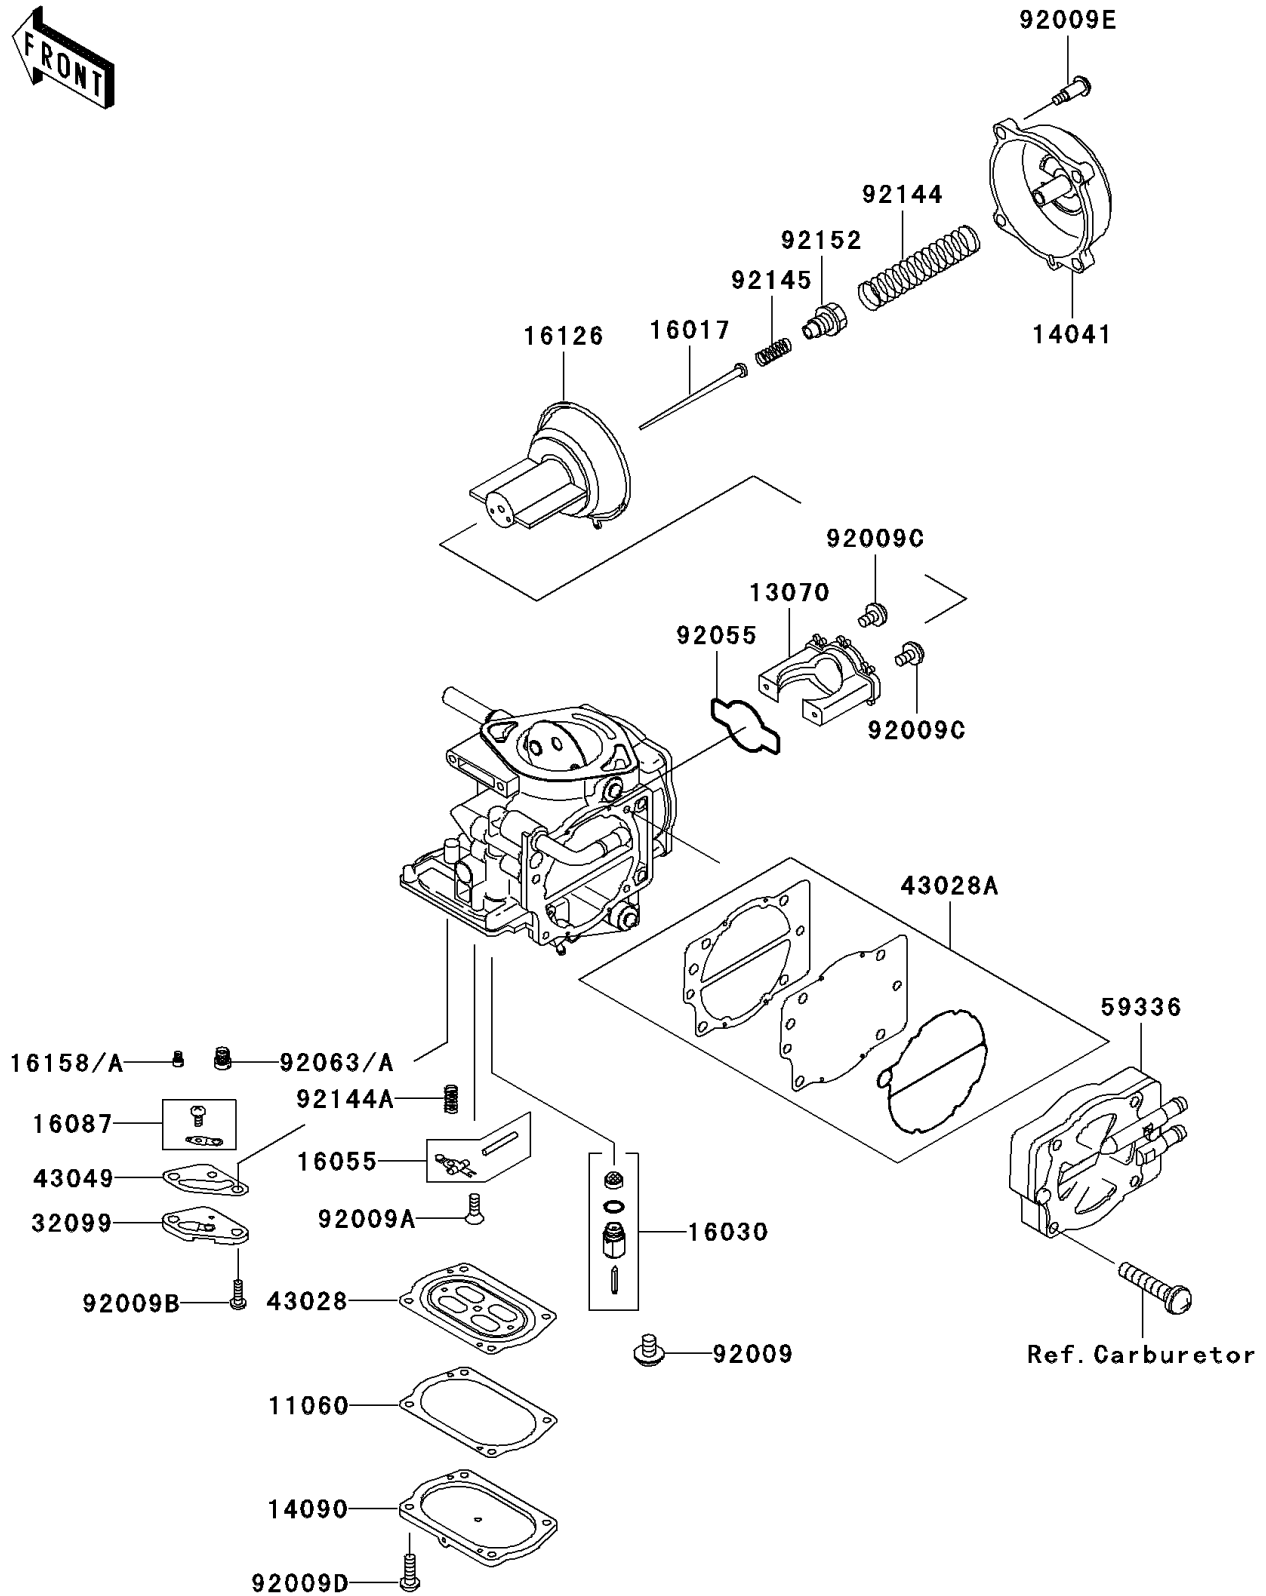

1998 1100 ZXi PARTS DIAGRAM

Carburetor Parts(JH1100-A3/A4)

E1612B

1998 1100 ZXi PARTS LIST

Carburetor Parts(JH1100-A3/A4)

ITEM NAME	PART NUMBER	QUANTITY
GASKET,DIAPHRAGM COVER (Ref # 11060)	11060-3789	3
GUIDE,VACUUM VALVE (Ref # 13070)	13070-3726	3
COVER-COMP,MIXING (Ref # 14041)	14041-1100	3
COVER,DIAPHRAGM (Ref # 14090)	14090-3816	3
JET-NEEDLE,N6PA (Ref # 16017)	16017-3702	3
VALVE-FLOAT (Ref # 16030)	16030-3704	3
ARM-FLOAT (Ref # 16055)	16055-3702	3
VALVE-CHECK (Ref # 16087)	16087-3706	3
VALVE,VACUUM (Ref # 16126)	16126-3705	3
JET-SLOW,#32 (Ref # 16158)	16158-3723	3
JET-SLOW,#35 (Ref # 16158A)	16158-3726	3
CASE,JET (Ref # 32099)	32099-3833	3
DIAPHRAGM,CARBURETOR (Ref # 43028)	43028-3711	3
DIAPHRAGM (Ref # 43028A)	43028-3718	1
PACKING,JET CASE (Ref # 43049)	43049-3713	3
CASE-PUMP (Ref # 59336)	59336-3715	1
SCREW (Ref # 92009)	92009-1771	3
SCREW,3X8 (Ref # 92009A)	92009-3712	3
SCREW,4X8 (Ref # 92009B)	92009-3804	6
SCREW,VALVE GUIDE (Ref # 92009C)	92009-3839	6
SCREW,DIAPHRAGM COVER (Ref # 92009D)	92009-3840	12
SCREW,MIXING COVER (Ref # 92009E)	92009-3841	12
RING-O,VACUUM VALVE GUIDE (Ref # 92055)	92055-3749	3
JET-MAIN,#165 (Ref # 92063)	92063-3720	3
JET-MAIN,#160 (Ref # 92063A)	92063-3722	3
SPRING,VACUUM VALVE (Ref # 92144)	92144-1962	3
SPRING,FLOAT ARM (Ref # 92144A)	92144-3764	3
SPRING,JET NEEDLE (Ref # 92145)	92145-3707	3
COLLAR,JET NEEDLE (Ref # 92152)	92152-3706	3