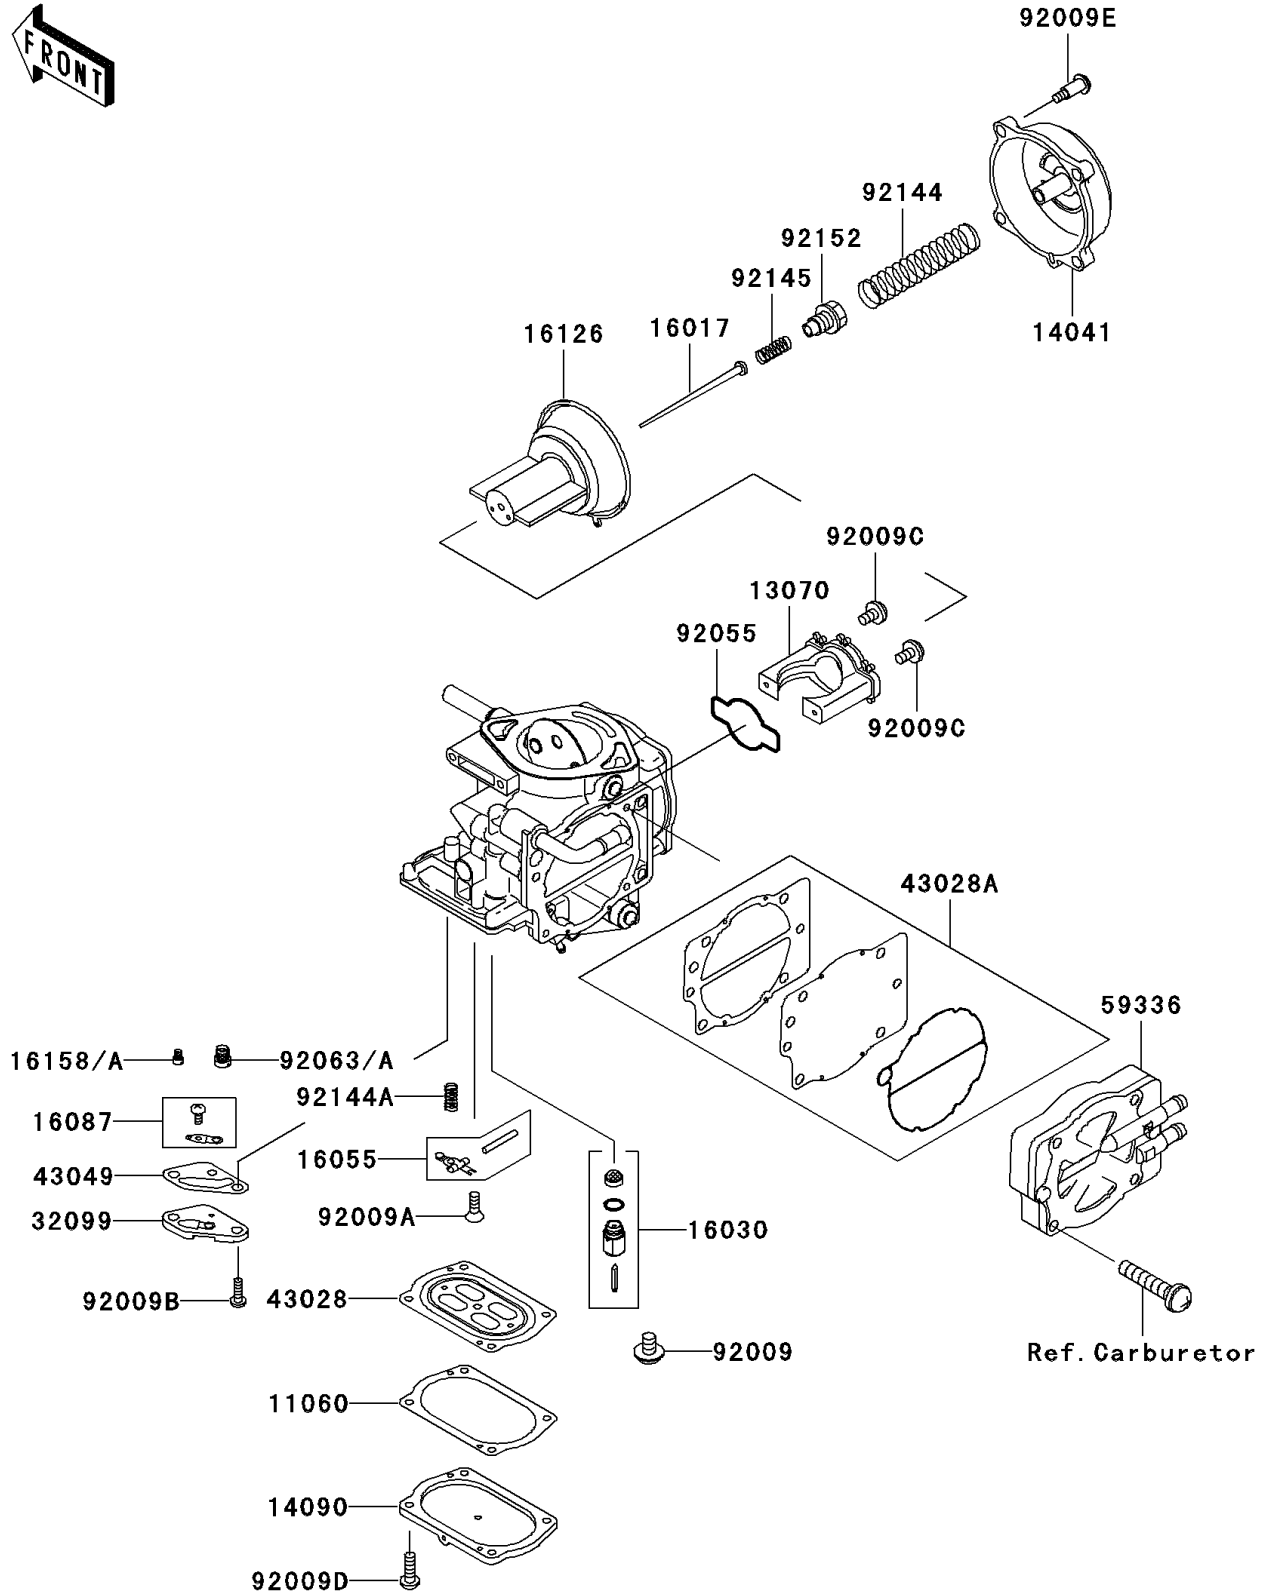

# 1999 1100 ZXi PARTS DIAGRAM

Carburetor Parts(JH1100-A3/A4)

E1612B

## 1999 1100 ZXi PARTS LIST

### Carburetor Parts(JH1100-A3/A4)

ITEM NAME	PART NUMBER	QUANTITY
GASKET,DIAPHRAGM COVER (Ref # 11060)	11060-3789	3
GUIDE,VACUUM VALVE (Ref # 13070)	13070-3726	3
COVER-COMP,MIXING (Ref # 14041)	14041-1100	3
COVER,DIAPHRAGM (Ref # 14090)	14090-3816	3
JET-NEEDLE,N6PA (Ref # 16017)	16017-3702	3
VALVE-FLOAT (Ref # 16030)	16030-3704	3
ARM-FLOAT (Ref # 16055)	16055-3702	3
VALVE-CHECK (Ref # 16087)	16087-3706	3
VALVE,VACUUM (Ref # 16126)	16126-3705	3
JET-SLOW,#32 (Ref # 16158)	16158-3723	3
JET-SLOW,#35 (Ref # 16158A)	16158-3726	3
CASE,JET (Ref # 32099)	32099-3833	3
DIAPHRAGM,CARBURETOR (Ref # 43028)	43028-3711	3
DIAPHRAGM (Ref # 43028A)	43028-3718	1
PACKING,JET CASE (Ref # 43049)	43049-3713	3
CASE-PUMP (Ref # 59336)	59336-3715	1
SCREW (Ref # 92009)	92009-1771	3
SCREW,3X8 (Ref # 92009A)	92009-3712	3
SCREW,4X8 (Ref # 92009B)	92009-3804	6
SCREW,VALVE GUIDE (Ref # 92009C)	92009-3839	6
SCREW,DIAPHRAGM COVER (Ref # 92009D)	92009-3840	12
SCREW,MIXING COVER (Ref # 92009E)	92009-3841	12
RING-O,VACUUM VALVE GUIDE (Ref # 92055)	92055-3749	3
JET-MAIN,#165 (Ref # 92063)	92063-3720	3
JET-MAIN,#160 (Ref # 92063A)	92063-3722	3
SPRING,VACUUM VALVE (Ref # 92144)	92144-1962	3
SPRING,FLOAT ARM (Ref # 92144A)	92144-3764	3
SPRING,JET NEEDLE (Ref # 92145)	92145-3707	3
COLLAR,JET NEEDLE (Ref # 92152)	92152-3706	3