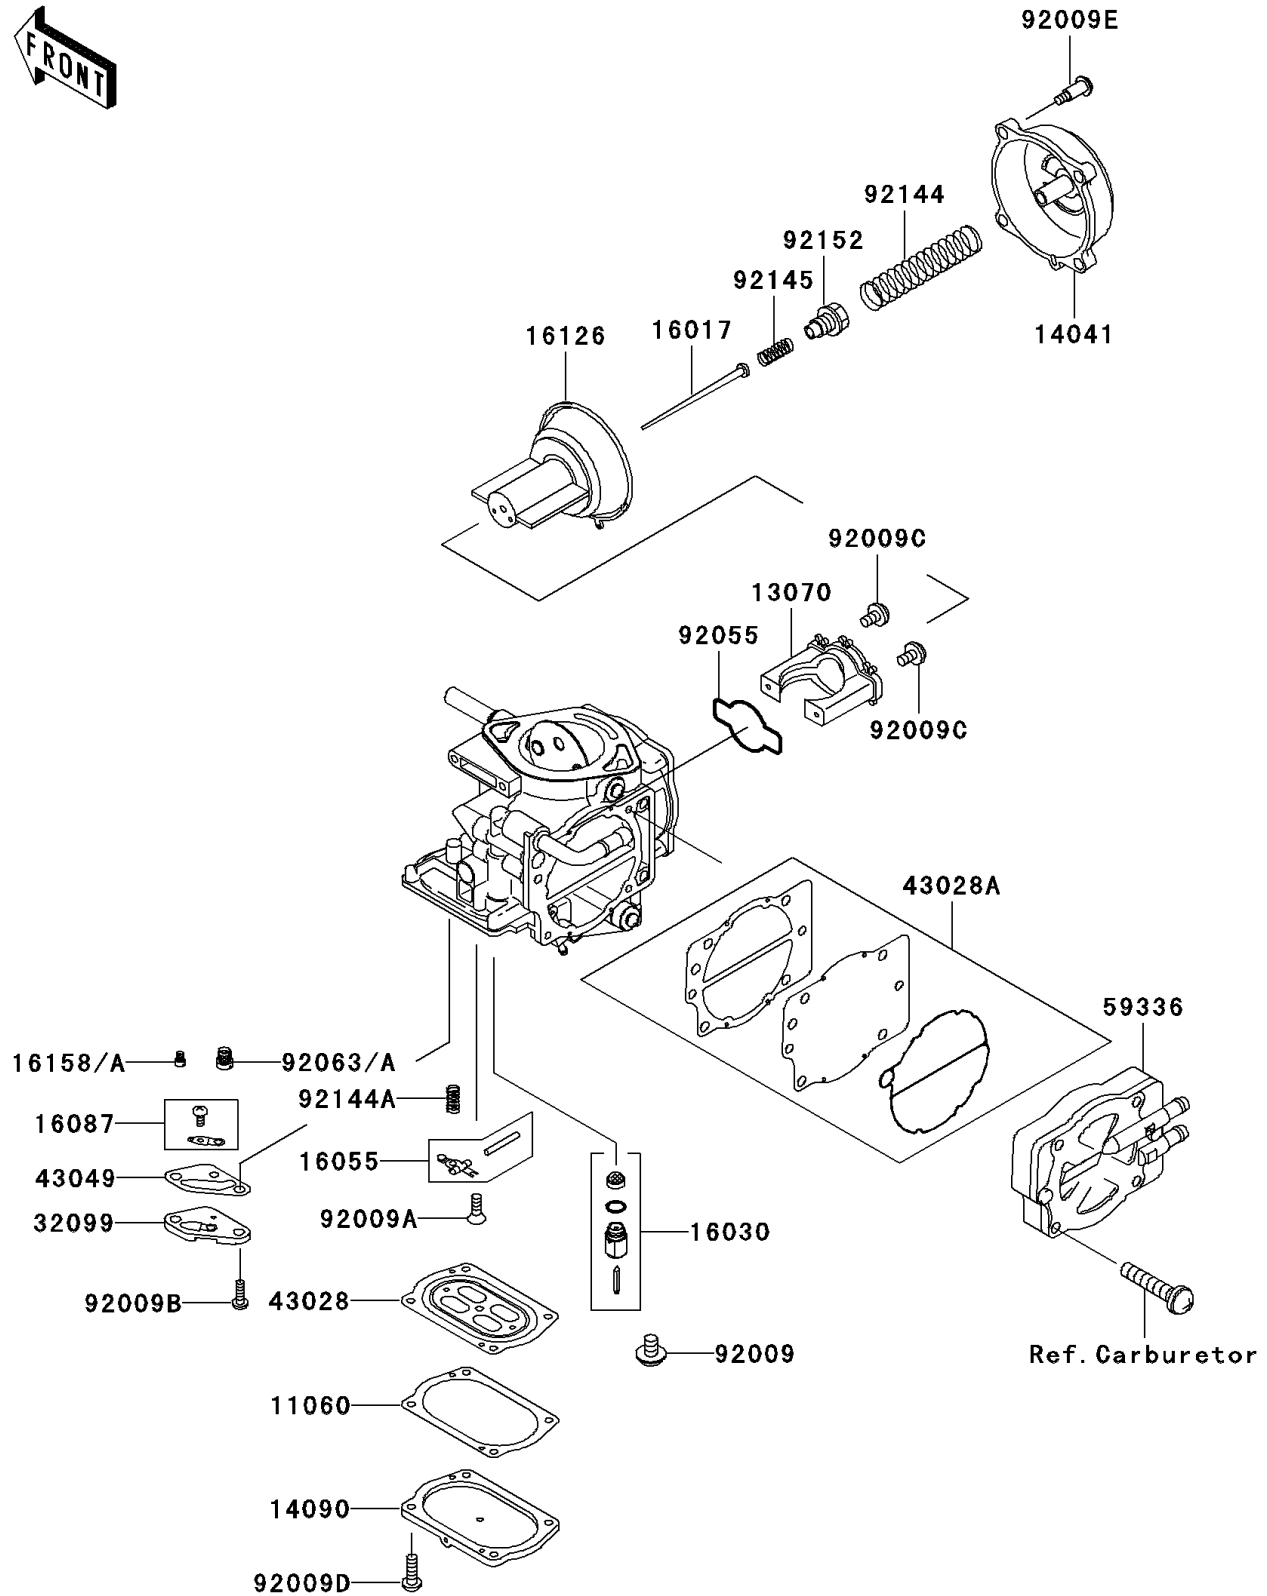

# 1999 1100 ZXi PARTS DIAGRAM

Carburetor Parts(JH1100-A3/A4)

E1612B

# 1999 1100 ZXi PARTS LIST

## Carburetor Parts(JH1100-A3/A4)

ITEM NAME	PART NUMBER	QUANTITY
GASKET,DIAPHRAGM COVER (Ref # 11060)	11060-3789	3
GUIDE,VACUUM VALVE (Ref # 13070)	13070-3726	3
COVER-COMP,MIXING (Ref # 14041)	14041-1100	3
COVER,DIAPHRAGM (Ref # 14090)	14090-3816	3
JET-NEEDLE,N6PA (Ref # 16017)	16017-3702	3
VALVE-FLOAT (Ref # 16030)	16030-3704	3
ARM-FLOAT (Ref # 16055)	16055-3702	3
VALVE-CHECK (Ref # 16087)	16087-3706	3
VALVE,VACUUM (Ref # 16126)	16126-3705	3
JET-SLOW,#32 (Ref # 16158)	16158-3723	3
JET-SLOW,#35 (Ref # 16158A)	16158-3726	3
CASE,JET (Ref # 32099)	32099-3833	3
DIAPHRAGM,CARBURETOR (Ref # 43028)	43028-3711	3
DIAPHRAGM (Ref # 43028A)	43028-3718	1
PACKING,JET CASE (Ref # 43049)	43049-3713	3
CASE-PUMP (Ref # 59336)	59336-3715	1
SCREW (Ref # 92009)	92009-1771	3
SCREW,3X8 (Ref # 92009A)	92009-3712	3
SCREW,4X8 (Ref # 92009B)	92009-3804	6
SCREW,VALVE GUIDE (Ref # 92009C)	92009-3839	6
SCREW,DIAPHRAGM COVER (Ref # 92009D)	92009-3840	12
SCREW,MIXING COVER (Ref # 92009E)	92009-3841	12
RING-O,VACUUM VALVE GUIDE (Ref # 92055)	92055-3749	3
JET-MAIN,#165 (Ref # 92063)	92063-3720	3
JET-MAIN,#160 (Ref # 92063A)	92063-3722	3
SPRING,VACUUM VALVE (Ref # 92144)	92144-1962	3
SPRING,FLOAT ARM (Ref # 92144A)	92144-3764	3
SPRING,JET NEEDLE (Ref # 92145)	92145-3707	3
COLLAR,JET NEEDLE (Ref # 92152)	92152-3706	3