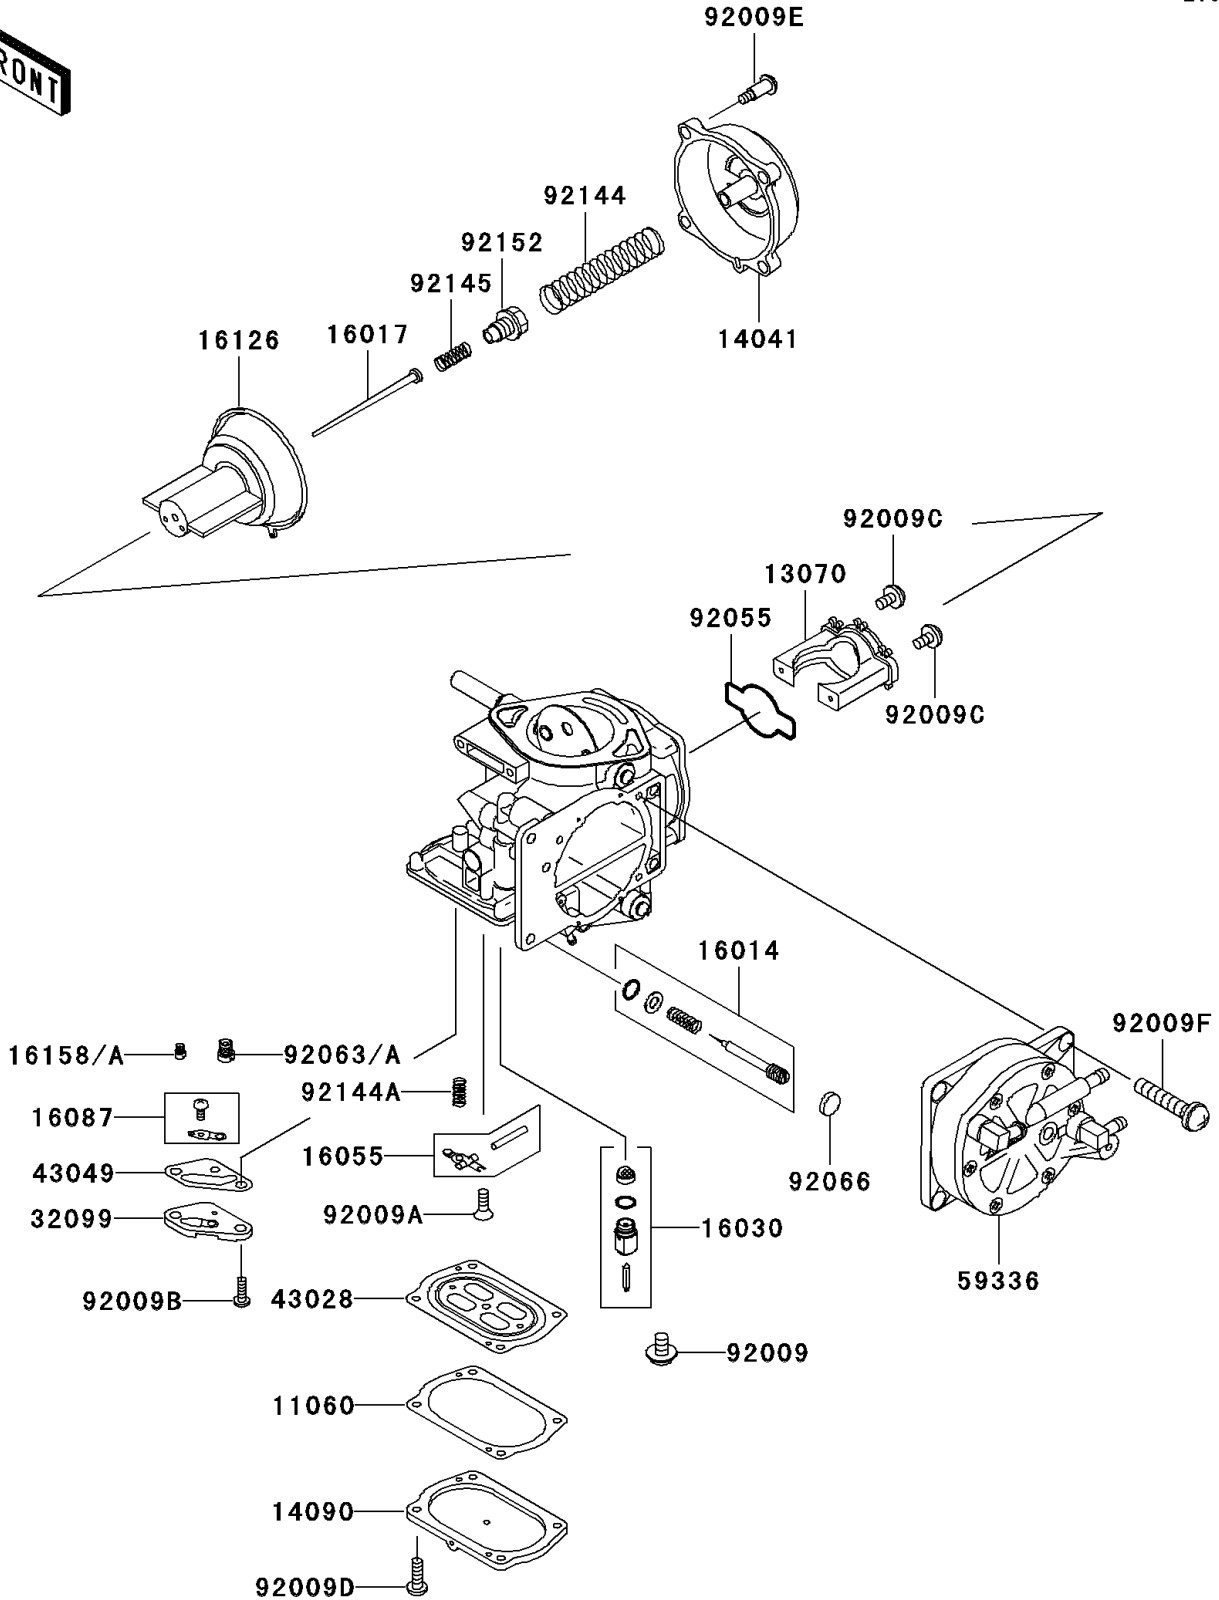

2000 1100 ZXi PARTS DIAGRAM

Carburetor Parts(JH1100-A5)

E1612C

2000 1100 ZXi PARTS LIST

Carburetor Parts(JH1100-A5)

ITEM NAME	PART NUMBER	QUANTITY
GASKET,DIAPHRAGM COVER (Ref # 11060)	11060-3789	3
GUIDE,VACUUM VALVE (Ref # 13070)	13070-3726	3
COVER-COMP,MIXING (Ref # 14041)	14041-1100	3
COVER,DIAPHRAGM (Ref # 14090)	14090-3816	3
SCREW-PILOT AIR (Ref # 16014)	16014-3702	3
JET-NEEDLE,N6PA (Ref # 16017)	16017-3702	3
VALVE-FLOAT (Ref # 16030)	16030-3704	3
ARM-FLOAT (Ref # 16055)	16055-3702	3
VALVE-CHECK (Ref # 16087)	16087-3706	3
VALVE,VACUUM (Ref # 16126)	16126-3706	3
JET-SLOW,#32 (Ref # 16158)	16158-3723	3
JET-SLOW,#38 (Ref # 16158A)	16158-3726	3
CASE,JET (Ref # 32099)	32099-3833	3
DIAPHRAGM,CARBURETOR (Ref # 43028)	43028-3711	3
PACKING,JET CASE (Ref # 43049)	43049-3713	3
CASE-PUMP,DIAPHRAGM (Ref # 59336)	59336-3718	1
SCREW (Ref # 92009)	92009-1771	3
SCREW,3X8 (Ref # 92009A)	92009-3712	3
SCREW,4X8 (Ref # 92009B)	92009-3804	6
SCREW,VALVE GUIDE (Ref # 92009C)	92009-3839	6
SCREW,DIAPHRAGM COVER (Ref # 92009D)	92009-3840	12
SCREW,MIXING COVER (Ref # 92009E)	92009-3841	12
SCREW,6X16 (Ref # 92009F)	92009-3865	4
RING-O,VACUUM VALVE GUIDE (Ref # 92055)	92055-3749	3
JET-MAIN,#165 (Ref # 92063)	92063-3720	3
JET-MAIN,#160 (Ref # 92063A)	92063-3722	3
PLUG,PILOT AIR SCREW (Ref # 92066)	92066-3769	3
SPRING,VACUUM VALVE (Ref # 92144)	92144-1962	3
SPRING,FLOAT ARM (Ref # 92144A)	92144-3764	3

2000 1100 ZXi PARTS LIST

Carburetor Parts(JH1100-A5)

ITEM NAME	PART NUMBER	QUANTITY
SPRING,JET NEEDLE (Ref # 92145)	92145-3707	3
COLLAR,JET NEEDLE (Ref # 92152)	92152-3706	3