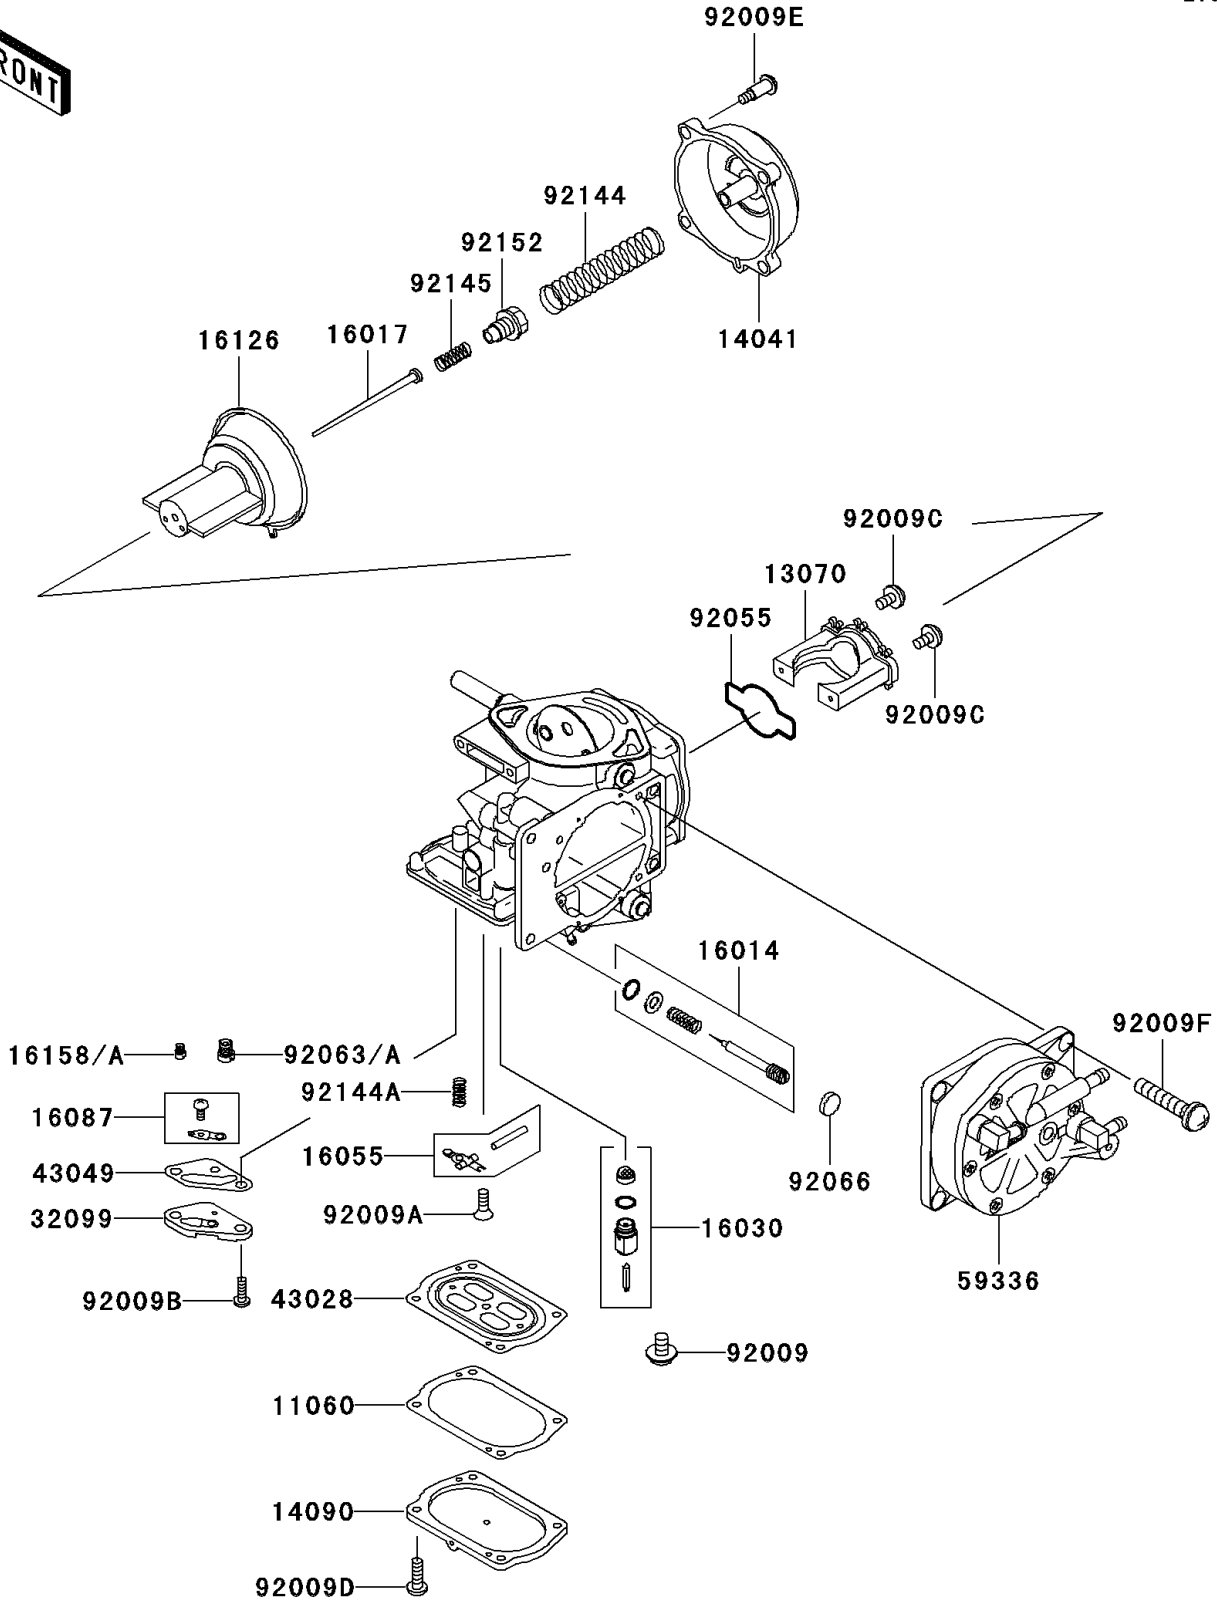

# 2000 1100 ZXi PARTS DIAGRAM

Carburetor Parts(JH1100-A5)

E1612C

## 2000 1100 ZXi PARTS LIST

### Carburetor Parts(JH1100-A5)

ITEM NAME	PART NUMBER	QUANTITY
GASKET,DIAPHRAGM COVER (Ref # 11060)	11060-3789	3
GUIDE,VACUUM VALVE (Ref # 13070)	13070-3726	3
COVER-COMP,MIXING (Ref # 14041)	14041-1100	3
COVER,DIAPHRAGM (Ref # 14090)	14090-3816	3
SCREW-PILOT AIR (Ref # 16014)	16014-3702	3
JET-NEEDLE,N6PA (Ref # 16017)	16017-3702	3
VALVE-FLOAT (Ref # 16030)	16030-3704	3
ARM-FLOAT (Ref # 16055)	16055-3702	3
VALVE-CHECK (Ref # 16087)	16087-3706	3
VALVE,VACUUM (Ref # 16126)	16126-3706	3
JET-SLOW,#32 (Ref # 16158)	16158-3723	3
JET-SLOW,#38 (Ref # 16158A)	16158-3726	3
CASE,JET (Ref # 32099)	32099-3833	3
DIAPHRAGM,CARBURETOR (Ref # 43028)	43028-3711	3
PACKING,JET CASE (Ref # 43049)	43049-3713	3
CASE-PUMP,DIAPHRAGM (Ref # 59336)	59336-3718	1
SCREW (Ref # 92009)	92009-1771	3
SCREW,3X8 (Ref # 92009A)	92009-3712	3
SCREW,4X8 (Ref # 92009B)	92009-3804	6
SCREW,VALVE GUIDE (Ref # 92009C)	92009-3839	6
SCREW,DIAPHRAGM COVER (Ref # 92009D)	92009-3840	12
SCREW,MIXING COVER (Ref # 92009E)	92009-3841	12
SCREW,6X16 (Ref # 92009F)	92009-3865	4
RING-O,VACUUM VALVE GUIDE (Ref # 92055)	92055-3749	3
JET-MAIN,#165 (Ref # 92063)	92063-3720	3
JET-MAIN,#160 (Ref # 92063A)	92063-3722	3
PLUG,PILOT AIR SCREW (Ref # 92066)	92066-3769	3
SPRING,VACUUM VALVE (Ref # 92144)	92144-1962	3
SPRING,FLOAT ARM (Ref # 92144A)	92144-3764	3

## 2000 1100 ZXi PARTS LIST

Carburetor Parts(JH1100-A5)

ITEM NAME	PART NUMBER	QUANTITY
SPRING,JET NEEDLE (Ref # 92145)	92145-3707	3
COLLAR,JET NEEDLE (Ref # 92152)	92152-3706	3