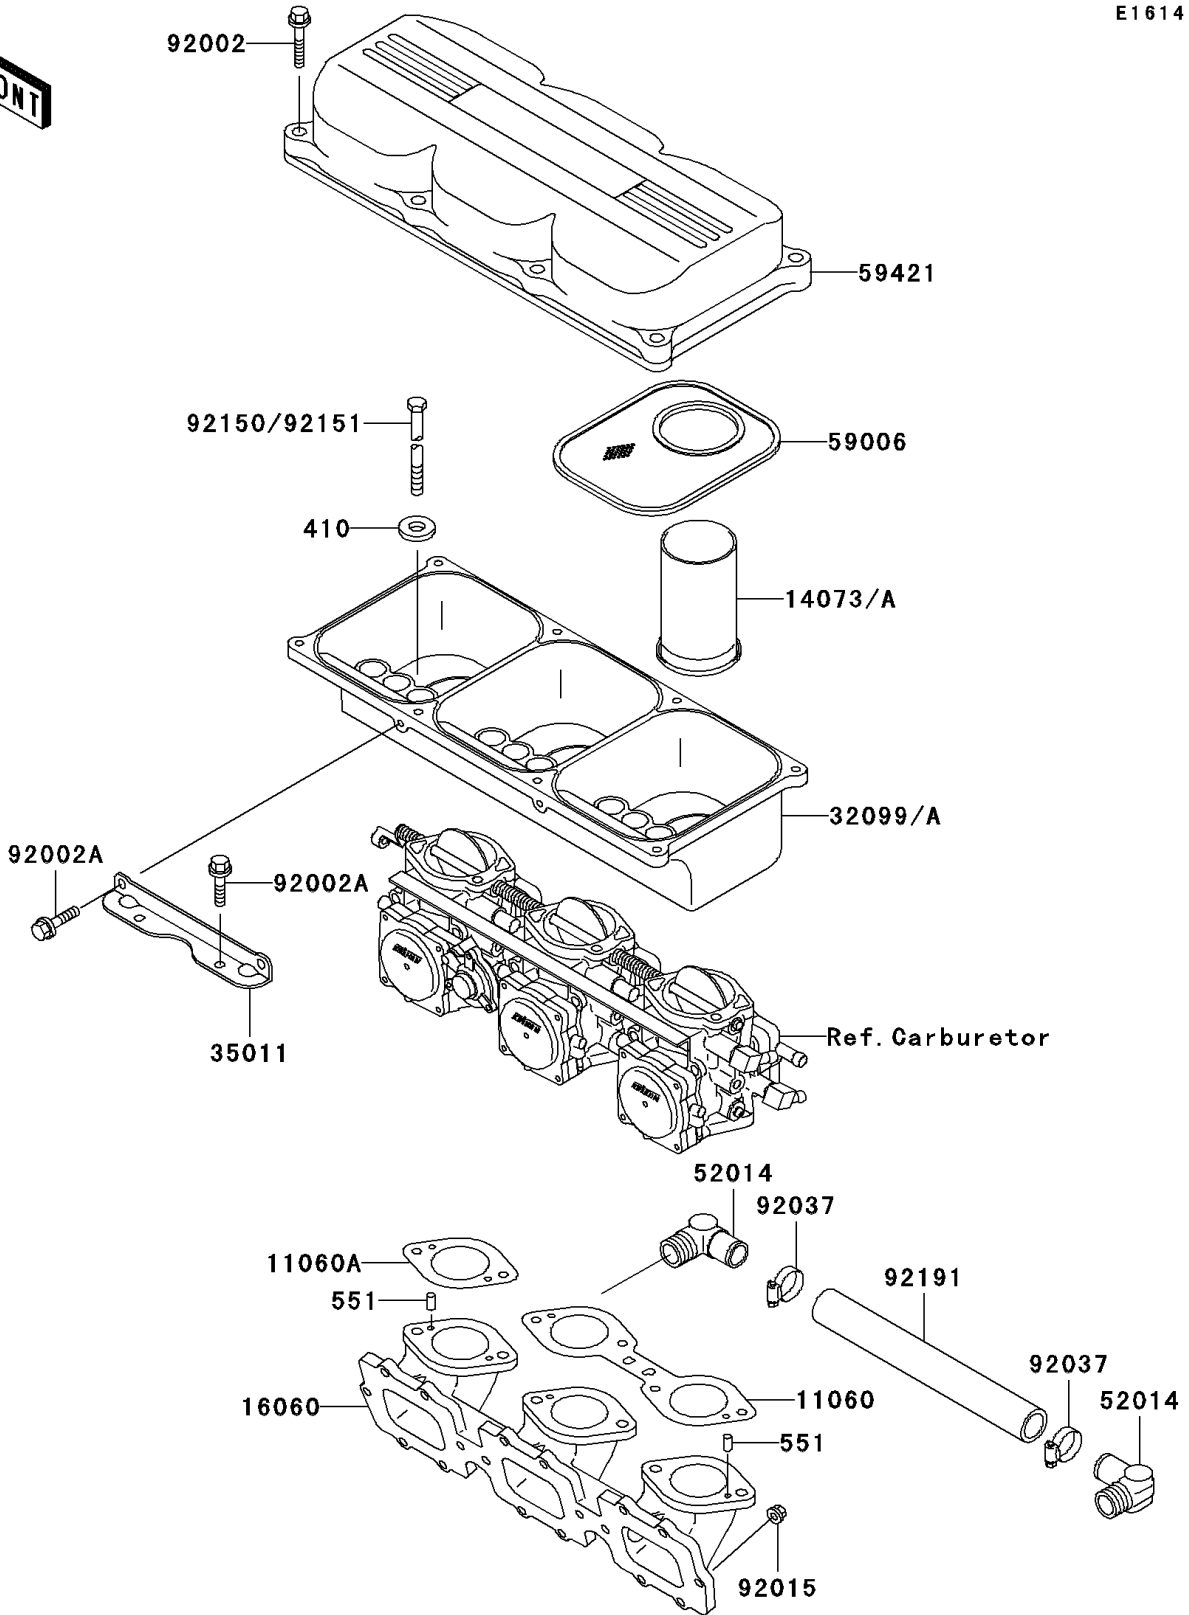

1997 1100 ZXi PARTS DIAGRAM

Flame Arrester

E1614

1997 1100 ZXi PARTS LIST

Flame Arrester

ITEM NAME	PART NUMBER	QUANTITY
WASHER-PLAIN-SMALL,6MM (Ref # 410)	410S0600	6
PIN-DOWEL (Ref # 551)	551R0408	4
GASKET,CARBURETOR (Ref # 11060)	11060-3775	1
GASKET (Ref # 11060A)	11060-3776	1
DUCT (Ref # 14073)	14073-3751	3
PIPE-INTAKE (Ref # 16060)	16060-3704	1
CASE (Ref # 32099)	32099-3828	1
STAY (Ref # 35011)	35011-3707	1
ELBOW (Ref # 52014)	52014-3712	2
ARRESTER-FLAME (Ref # 59006)	59006-3713	3
COVER-INTAKE (Ref # 59421)	59421-3724	1
BOLT,6X30 (Ref # 92002)	92002-3726	8
BOLT,6X16 (Ref # 92002A)	92002-3728	4
NUT,6MM (Ref # 92015)	92015-3767	18
CLAMP,COOLING HOSE (Ref # 92037)	92037-1589	2
BOLT,6X125 (Ref # 92150)	92150-3824	6
TUBE (Ref # 92191)	92191-3778	1