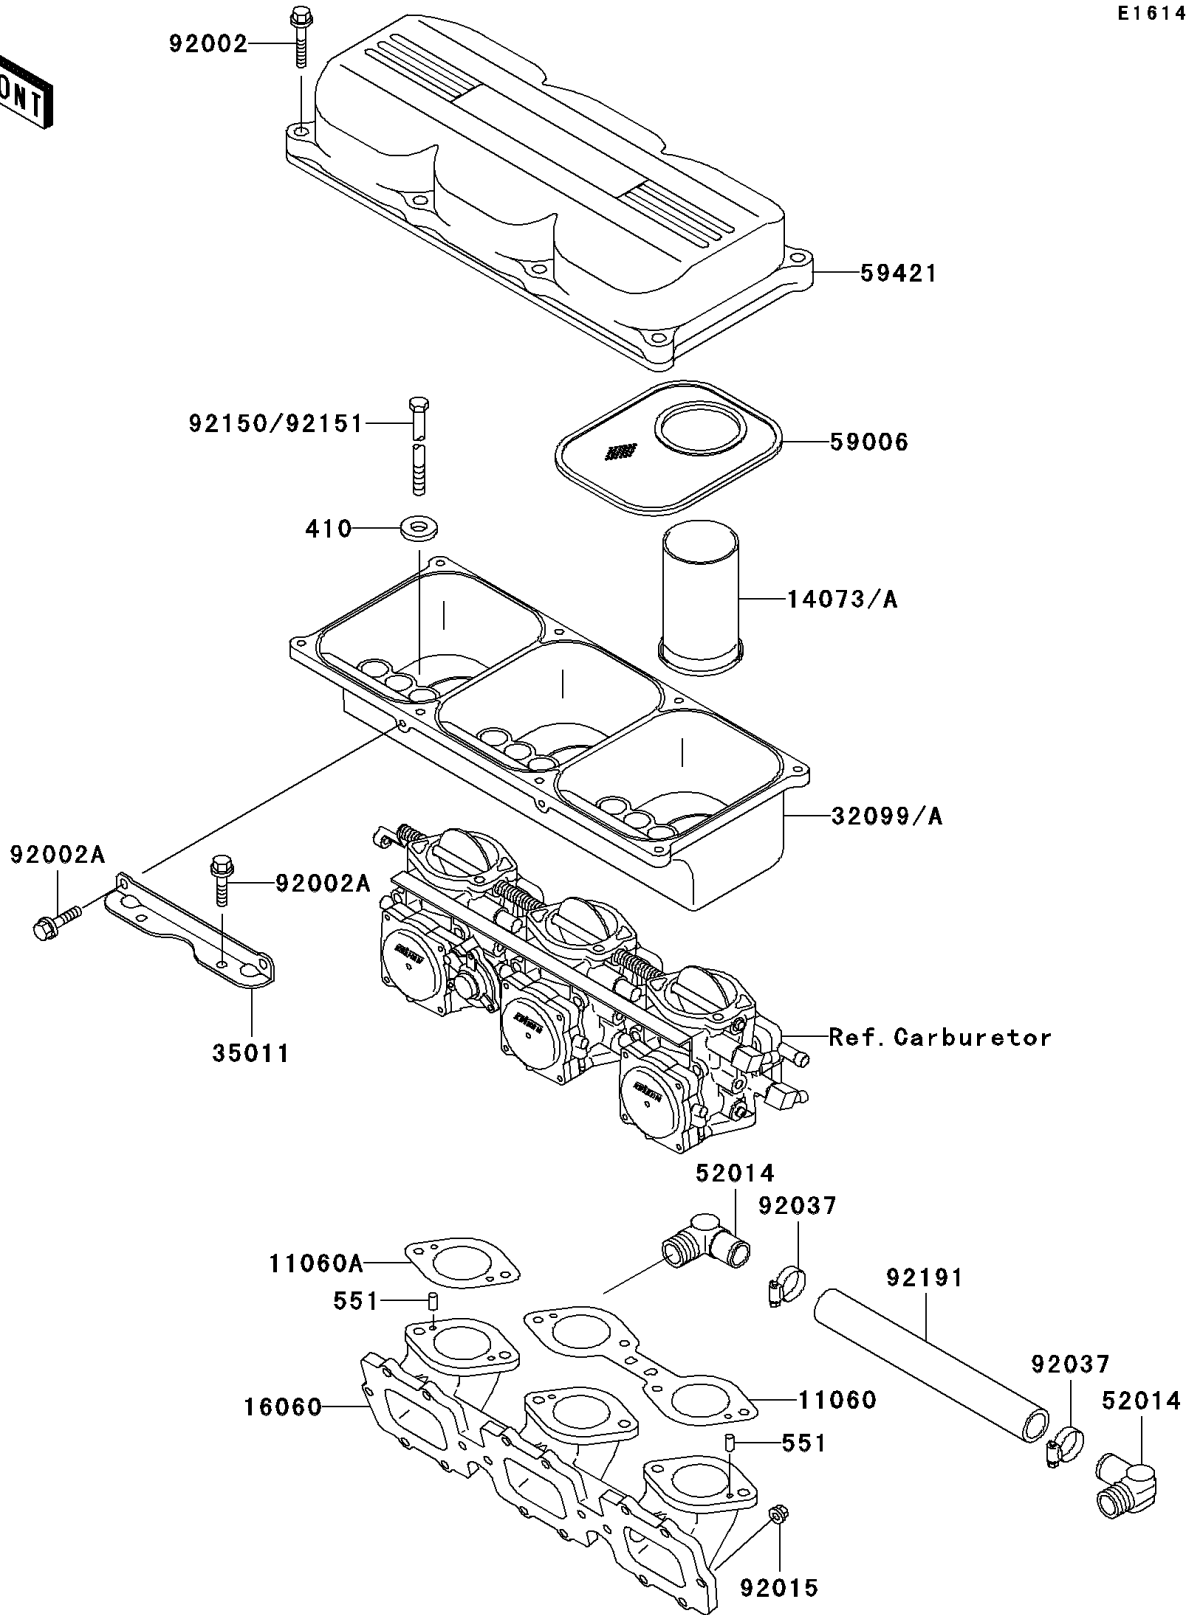

1997 1100 ZXi PARTS DIAGRAM

Flame Arrester

E1614

1997 1100 ZXi PARTS LIST

Flame Arrester

ITEM NAME	PART NUMBER	QUANTITY
WASHER-PLAIN-SMALL,6MM (Ref # 410)	410S0600	6
PIN-DOWEL (Ref # 551)	551R0408	4
GASKET,CARBURETOR (Ref # 11060)	11060-3775	1
GASKET (Ref # 11060A)	11060-3776	1
DUCT (Ref # 14073)	14073-3751	3
PIPE-INTAKE (Ref # 16060)	16060-3704	1
CASE (Ref # 32099)	32099-3828	1
STAY (Ref # 35011)	35011-3707	1
ELBOW (Ref # 52014)	52014-3712	2
ARRESTER-FLAME (Ref # 59006)	59006-3713	3
COVER-INTAKE (Ref # 59421)	59421-3724	1
BOLT,6X30 (Ref # 92002)	92002-3726	8
BOLT,6X16 (Ref # 92002A)	92002-3728	4
NUT,6MM (Ref # 92015)	92015-3767	18
CLAMP,COOLING HOSE (Ref # 92037)	92037-1589	2
BOLT,6X125 (Ref # 92150)	92150-3824	6
TUBE (Ref # 92191)	92191-3778	1