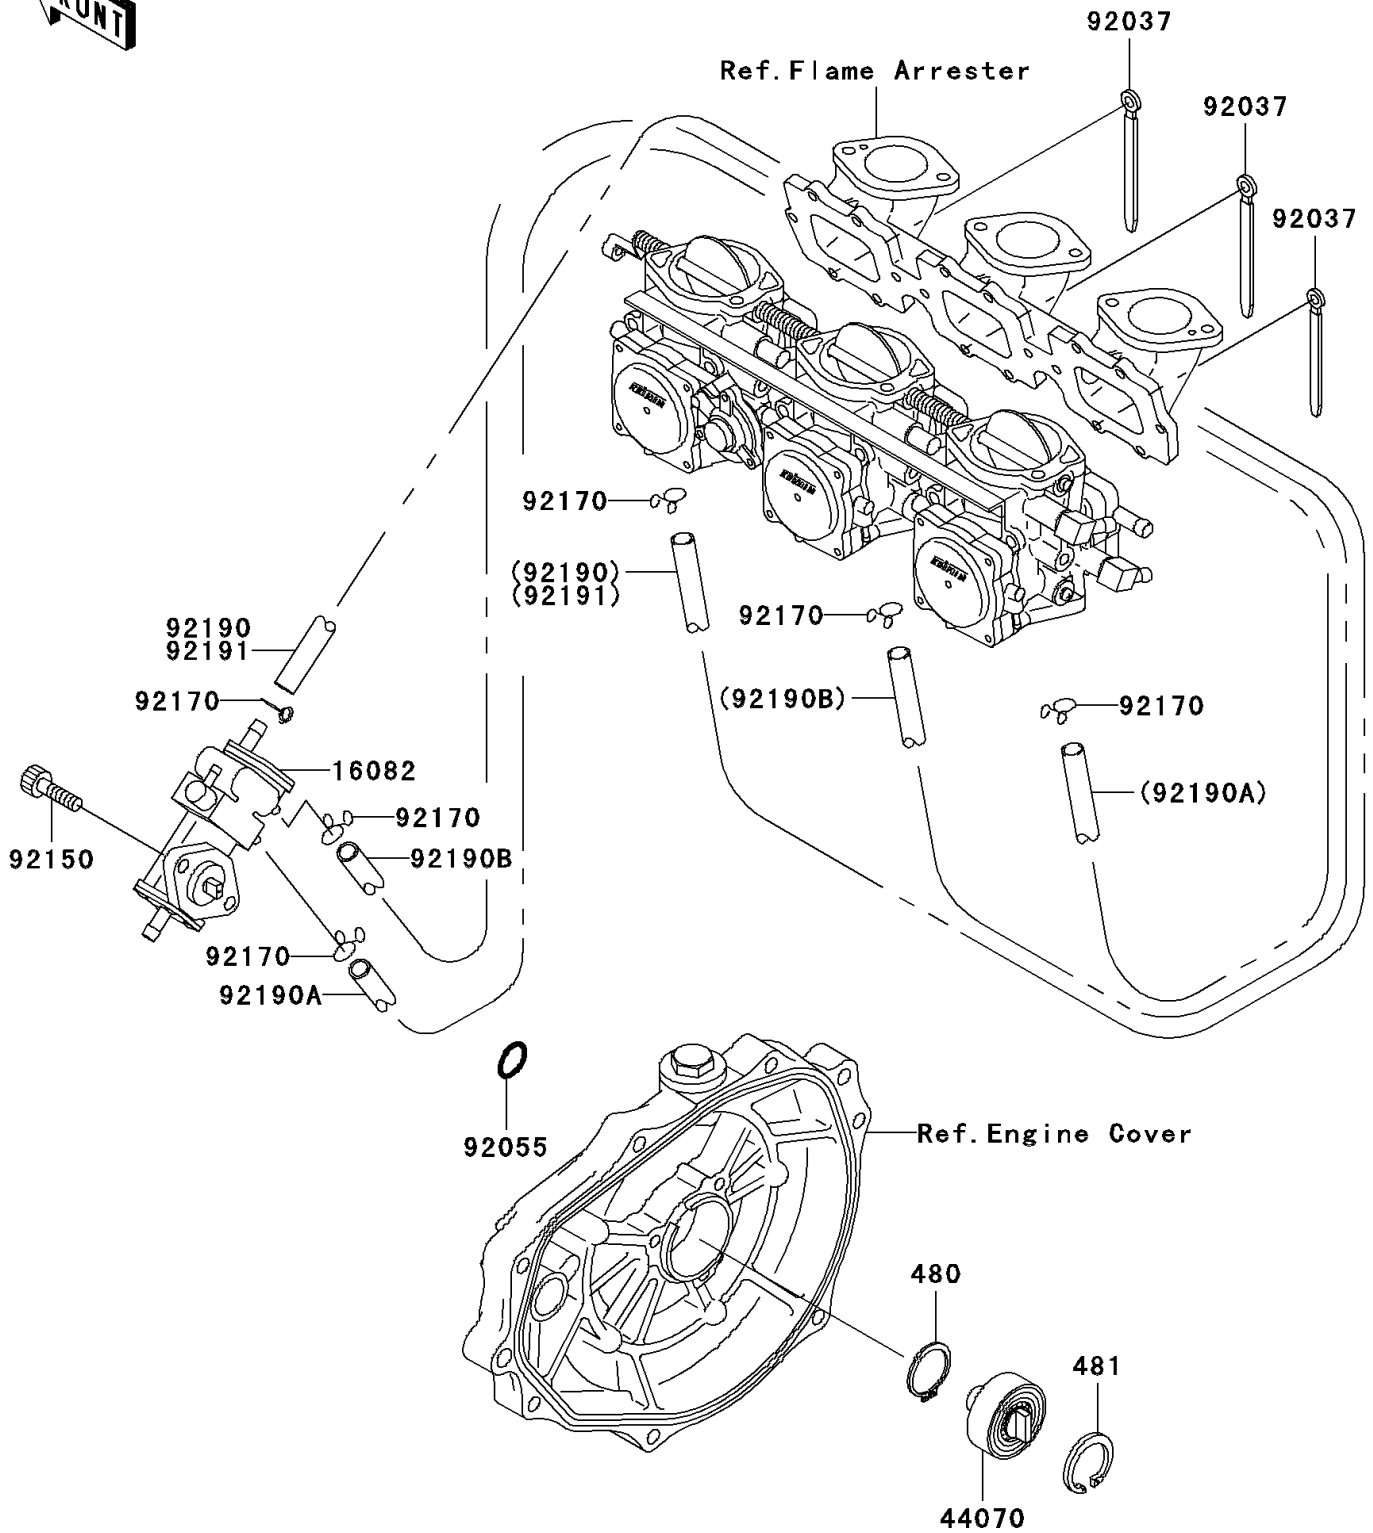

1997 1100 ZXi PARTS DIAGRAM

Oil Pump

E1710

1997 1100 ZXi PARTS LIST

Oil Pump

ITEM NAME	PART NUMBER	QUANTITY
CIRCLIP-TYPE-C,12MM (Ref # 480)	480J1200	1
CIRCLIP-TYPE-C,37MM (Ref # 481)	481J3700	1
PUMP-ASSY-OIL (Ref # 16082)	16082-3720	1
DAMPER-ASSY (Ref # 44070)	44070-3701	1
CLAMP,L=100 (Ref # 92037)	92037-3736	3
RING-O,19.5X1.5 (Ref # 92055)	92055-055	1
BOLT,SOCKET,6X25 (Ref # 92150)	92150-3830	2
CLAMP (Ref # 92170)	92170-3750	6
TUBE,6X12X600 (Ref # 92190A)	92190-3947	1
TUBE,RR,CARBURETOR (Ref # 92190B)	92190-3967	1
TUBE (Ref # 92191)	92191-3780	1