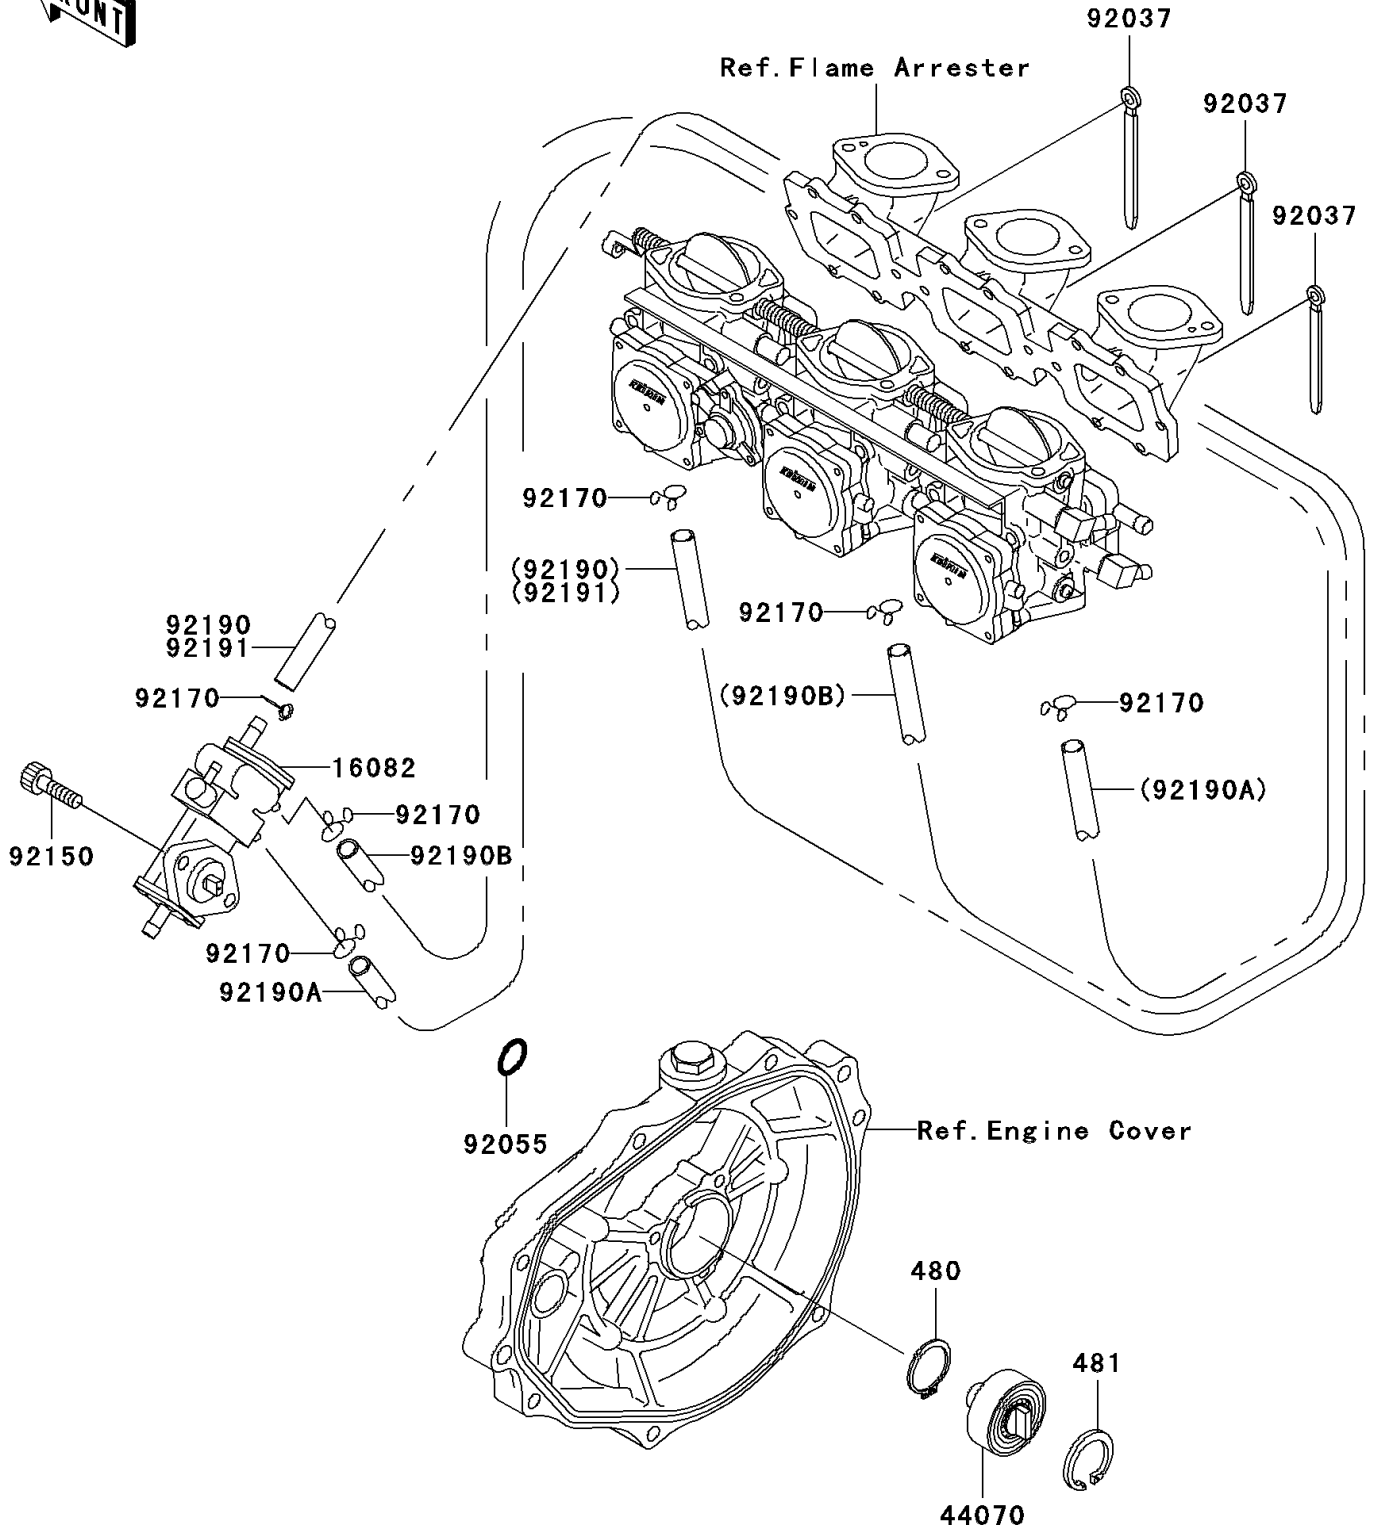

1998 1100 ZXi PARTS DIAGRAM

Oil Pump

E1710

1998 1100 ZXi PARTS LIST

Oil Pump

ITEM NAME	PART NUMBER	QUANTITY
CIRCLIP-TYPE-C,12MM (Ref # 480)	480J1200	1
CIRCLIP-TYPE-C,37MM (Ref # 481)	481J3700	1
PUMP-ASSY-OIL (Ref # 16082)	16082-3720	1
DAMPER-ASSY (Ref # 44070)	44070-3701	1
CLAMP,L=100 (Ref # 92037)	92037-3736	3
RING-O,19.5X1.5 (Ref # 92055)	92055-055	1
BOLT,SOCKET,6X25 (Ref # 92150)	92150-3830	2
CLAMP (Ref # 92170)	92170-3750	6
TUBE,3X6X420 (Ref # 92190)	92190-3945	1
TUBE,6X12X600 (Ref # 92190A)	92190-3947	1
TUBE,RR,CARBURETOR (Ref # 92190B)	92190-3967	1