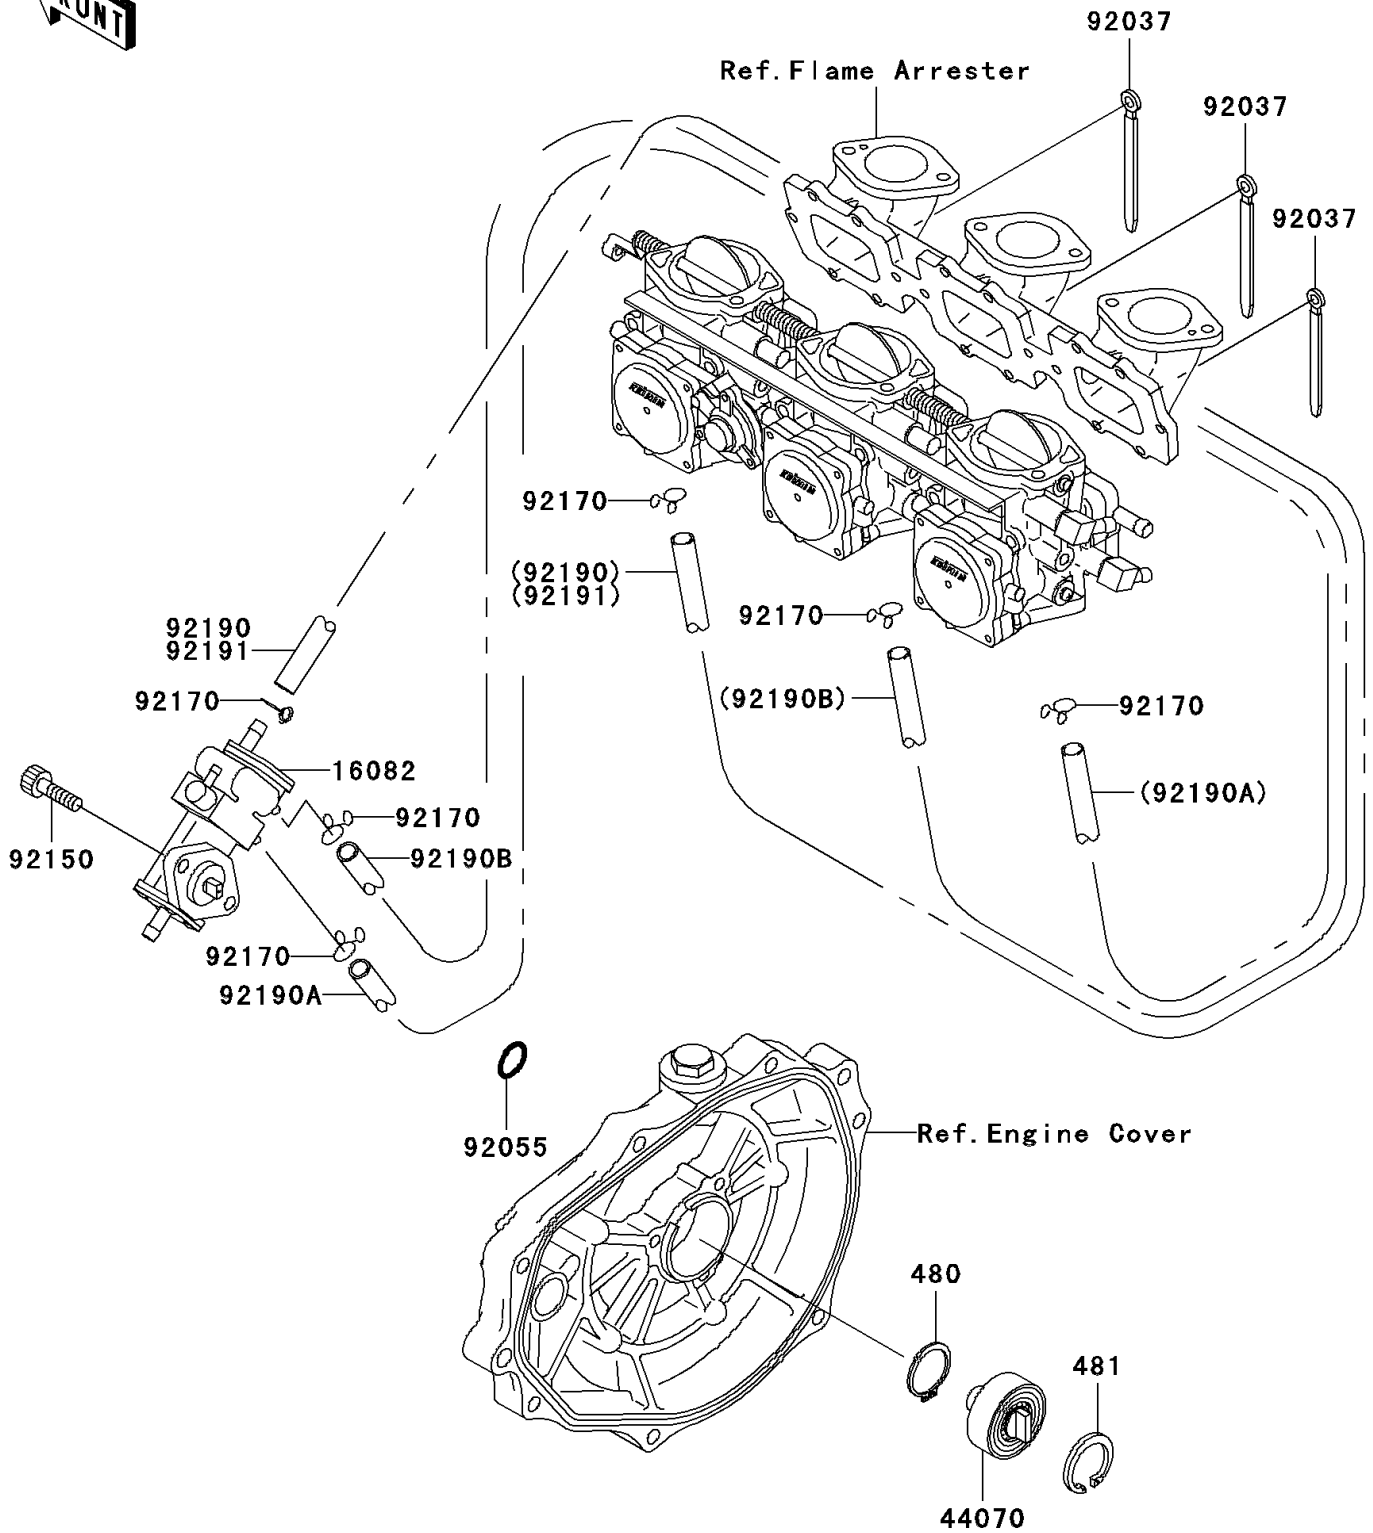

1999 1100 ZXi PARTS DIAGRAM

Oil Pump

E1710

1999 1100 ZXi PARTS LIST

Oil Pump

ITEM NAME	PART NUMBER	QUANTITY
CIRCLIP-TYPE-C,12MM (Ref # 480)	480J1200	1
CIRCLIP-TYPE-C,37MM (Ref # 481)	481J3700	1
PUMP-ASSY-OIL (Ref # 16082)	16082-3720	1
DAMPER-ASSY (Ref # 44070)	44070-3701	1
CLAMP,L=100 (Ref # 92037)	92037-3736	3
RING-O,19.5X1.5 (Ref # 92055)	92055-055	1
BOLT,SOCKET,6X25 (Ref # 92150)	92150-3830	2
CLAMP (Ref # 92170)	92170-3750	6
TUBE,3X6X420 (Ref # 92190)	92190-3945	1
TUBE,6X12X600 (Ref # 92190A)	92190-3947	1
TUBE,RR,CARBURETOR (Ref # 92190B)	92190-3967	1