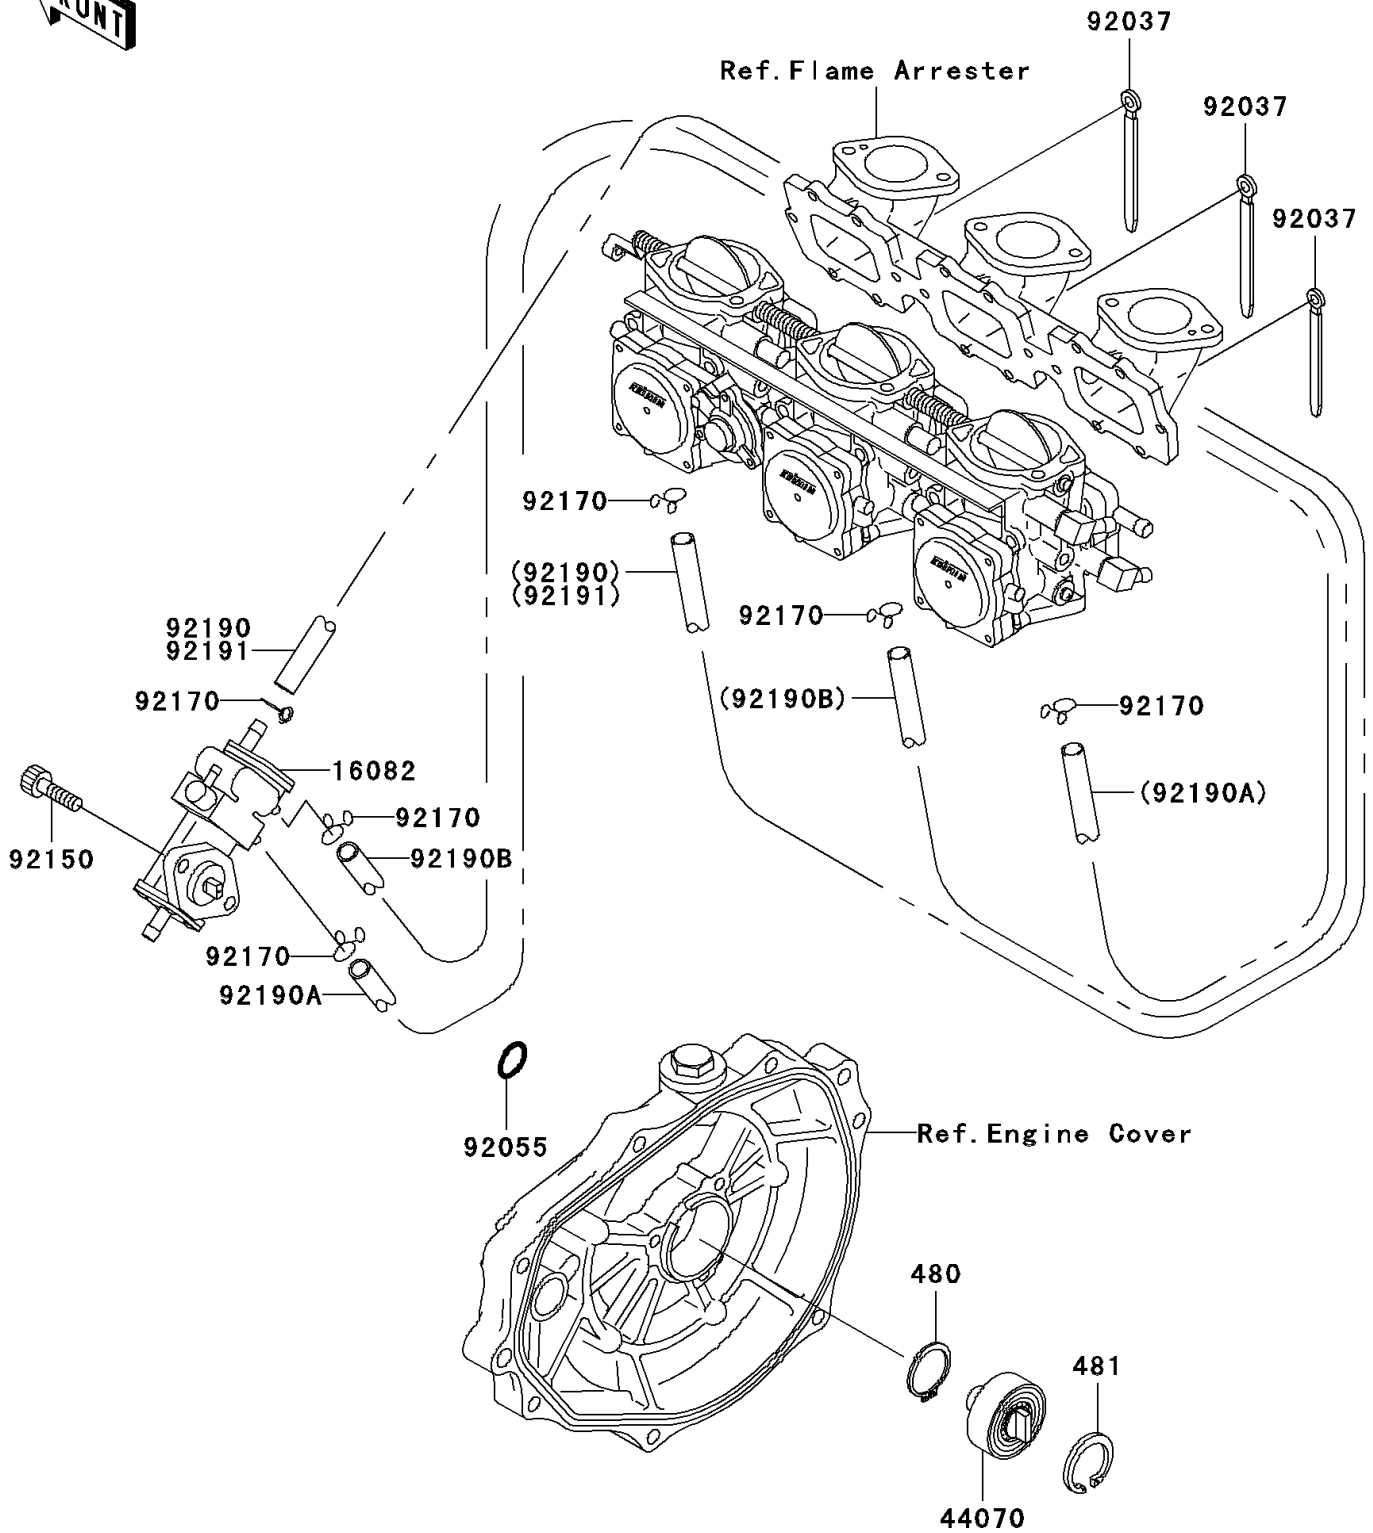

# 2000 1100 ZXi PARTS DIAGRAM

Oil Pump

E1710

## 2000 1100 ZXi PARTS LIST

### Oil Pump

ITEM NAME	PART NUMBER	QUANTITY
CIRCLIP-TYPE-C,12MM (Ref # 480)	480J1200	1
CIRCLIP-TYPE-C,37MM (Ref # 481)	481J3700	1
PUMP-ASSY-OIL (Ref # 16082)	16082-3720	1
DAMPER-ASSY (Ref # 44070)	44070-3701	1
CLAMP,L=100 (Ref # 92037)	92037-3736	3
RING-O,19.5X1.5 (Ref # 92055)	92055-055	1
BOLT,SOCKET,6X25 (Ref # 92150)	92150-3830	2
CLAMP (Ref # 92170)	92170-3750	6
TUBE,3X6X420 (Ref # 92190)	92190-3945	1
TUBE,6X12X600 (Ref # 92190A)	92190-3947	1
TUBE,RR,CARBURETOR (Ref # 92190B)	92190-3967	1