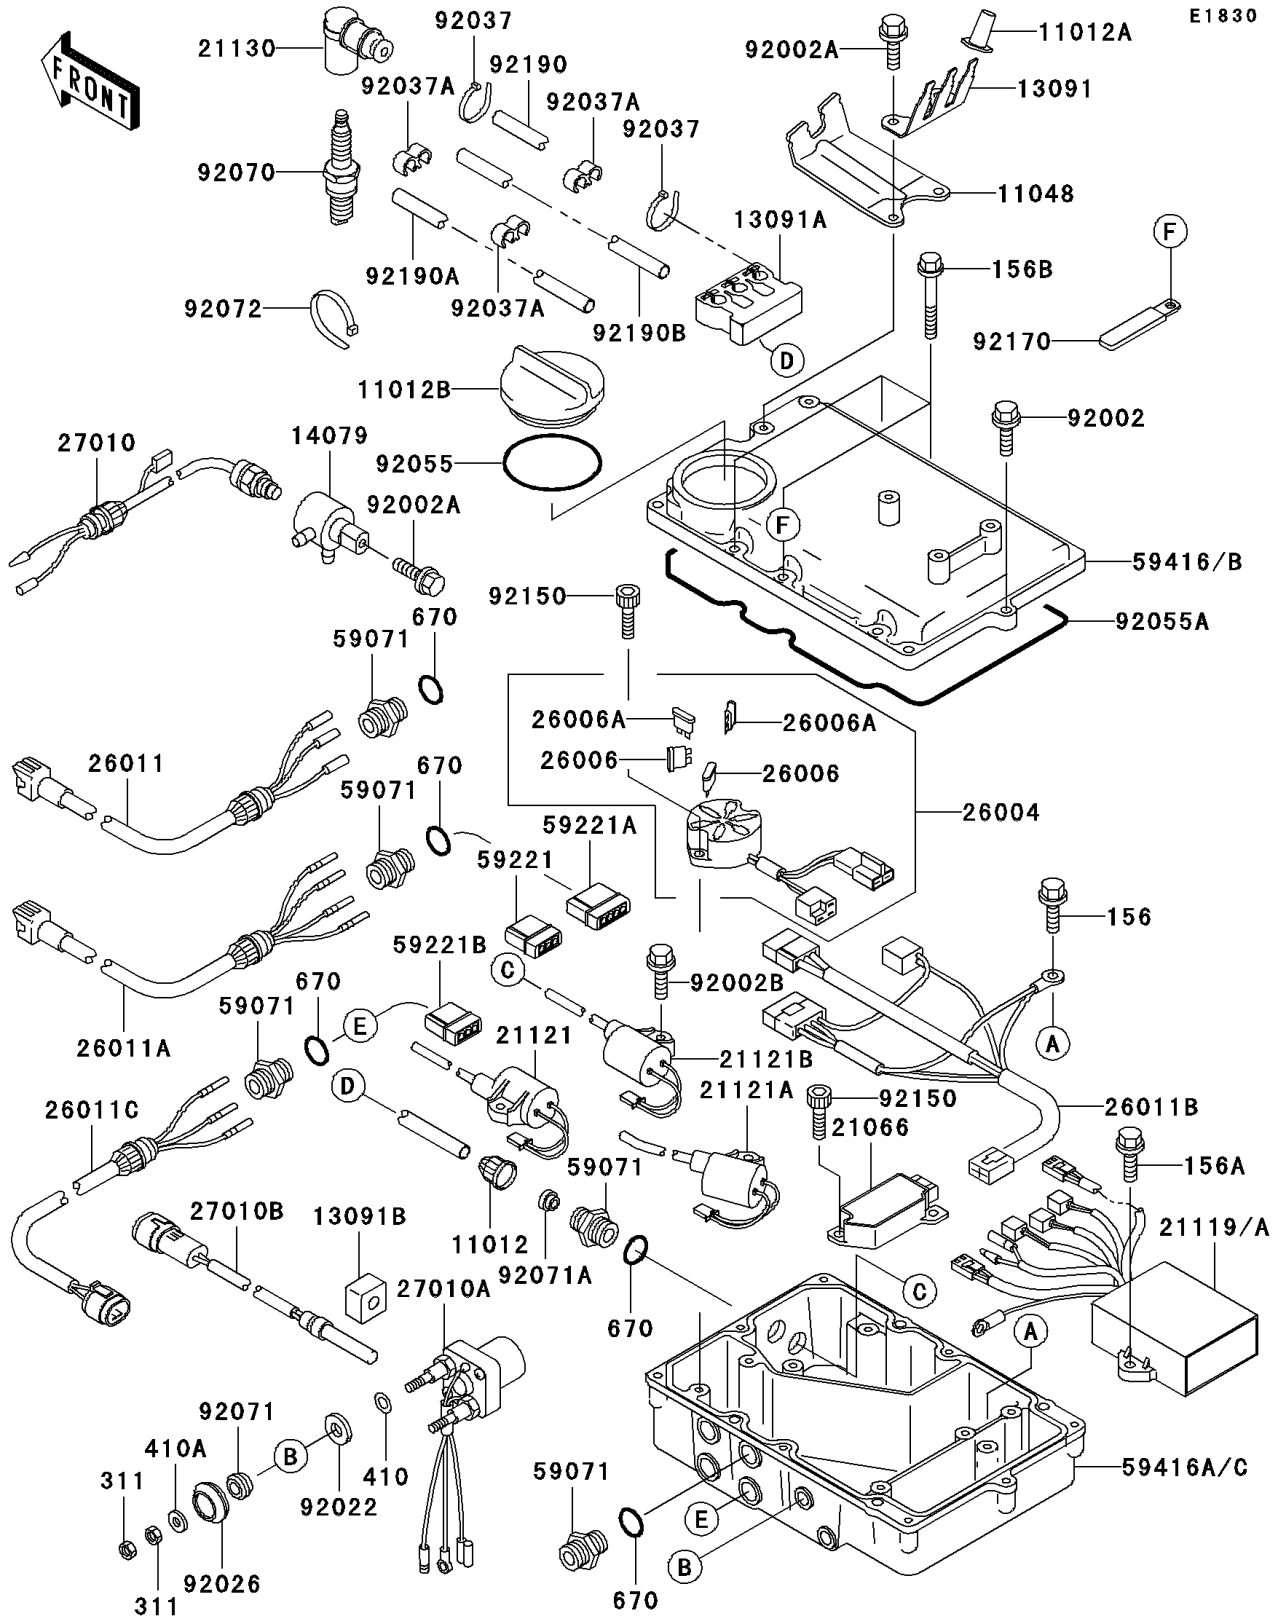

1998 1100 ZXi PARTS DIAGRAM

Ignition System

1998 1100 ZXi PARTS LIST

Ignition System

ITEM NAME	PART NUMBER	QUANTITY
CAP (Ref # 11012)	11012-3005	3
CAP,HOLDER (Ref # 11012A)	11012-3768	3
CAP (Ref # 11012B)	11012-3791	1
BRACKET (Ref # 11048)	11048-3770	1
HOLDER (Ref # 13091)	13091-3784	1
HOLDER (Ref # 13091A)	13091-3785	1
HOLDER (Ref # 13091B)	13091-3804	1
HOLDER-ASSY (Ref # 14079)	14079-3710	1
REGULATOR-VOLTAGE (Ref # 21066)	21066-3712	1
IGNITER (Ref # 21119A)	21119-3751	1
COIL-IGNITION,#1 (Ref # 21121)	21121-3708	1
COIL-IGNITION,#2 (Ref # 21121A)	21121-3709	1
COIL-IGNITION,#3 (Ref # 21121B)	21121-3710	1
CAP-SPARK PLUG (Ref # 21130)	21130-3706	3
FUSE-ASSY (Ref # 26004)	26004-3716	1
FUSE,30A-G (Ref # 26006)	26006-1006	2
FUSE,10A-R (Ref # 26006A)	26006-1007	2
WIRE-LEAD,STOP SWITCH (Ref # 26011)	26011-3817	1
WIRE-LEAD,MAIN STARTER SWITCH (Ref # 26011A)	26011-3818	1
WIRE-LEAD,REGULATOR (Ref # 26011B)	26011-3819	1
WIRE-LEAD (Ref # 26011C)	26011-3837	1
SWITCH (Ref # 27010)	27010-3736	1
SWITCH,STARTER (Ref # 27010A)	27010-3737	1
SWITCH (Ref # 27010B)	27010-3744	1
JOINT (Ref # 59071)	59071-3001	7
CONNECTOR-CORD (Ref # 59221)	59221-3704	1
CONNECTOR-CORD (Ref # 59221A)	59221-3705	1
CONNECTOR-CORD (Ref # 59221B)	59221-3708	1
CASE-ELECTRIC,UPP (Ref # 59416)	59416-3735	1