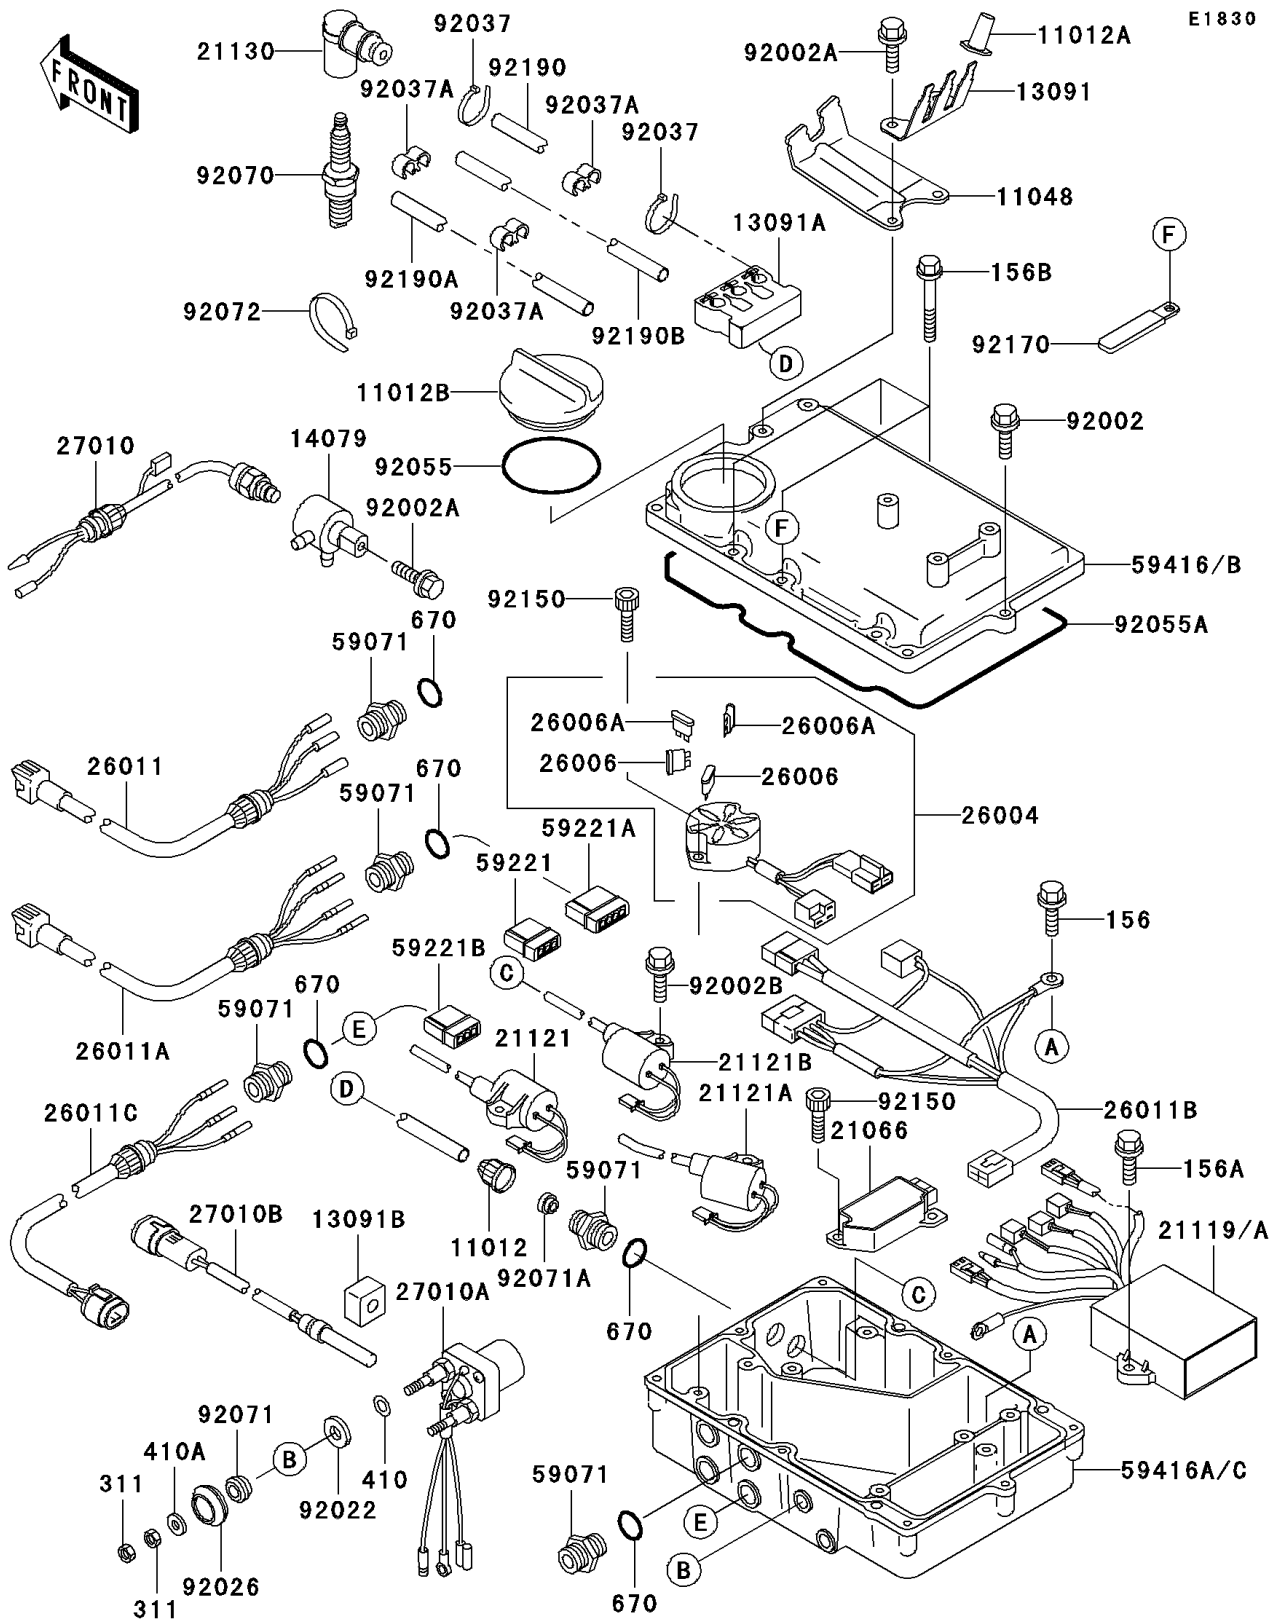

1999 1100 ZXi PARTS DIAGRAM

Ignition System

1999 1100 ZXi PARTS LIST

Ignition System

ITEM NAME	PART NUMBER	QUANTITY
CAP (Ref # 11012)	11012-3005	3
CAP,HOLDER (Ref # 11012A)	11012-3768	3
CAP (Ref # 11012B)	11012-3791	1
BRACKET (Ref # 11048)	11048-3770	1
HOLDER (Ref # 13091)	13091-3784	1
HOLDER (Ref # 13091A)	13091-3785	1
HOLDER (Ref # 13091B)	13091-3804	1
HOLDER-ASSY (Ref # 14079)	14079-3710	1
REGULATOR-VOLTAGE (Ref # 21066)	21066-3712	1
IGNITER (Ref # 21119A)	21119-3751	1
COIL-IGNITION,#1 (Ref # 21121)	21121-3708	1
COIL-IGNITION,#2 (Ref # 21121A)	21121-3709	1
COIL-IGNITION,#3 (Ref # 21121B)	21121-3710	1
CAP-SPARK PLUG (Ref # 21130)	21130-3706	3
FUSE-ASSY (Ref # 26004)	26004-3716	1
FUSE,30A-G (Ref # 26006)	26006-1006	2
FUSE,10A-R (Ref # 26006A)	26006-1007	2
WIRE-LEAD,STOP SWITCH (Ref # 26011)	26011-3817	1
WIRE-LEAD,MAIN STARTER SWITCH (Ref # 26011A)	26011-3818	1
WIRE-LEAD,REGULATOR (Ref # 26011B)	26011-3819	1
WIRE-LEAD (Ref # 26011C)	26011-3837	1
SWITCH (Ref # 27010)	27010-3736	1
SWITCH,STARTER (Ref # 27010A)	27010-3737	1
SWITCH (Ref # 27010B)	27010-3744	1
JOINT (Ref # 59071)	59071-3001	7
CONNECTOR-CORD (Ref # 59221)	59221-3704	1
CONNECTOR-CORD (Ref # 59221A)	59221-3705	1
CONNECTOR-CORD (Ref # 59221B)	59221-3708	1
CASE-ELECTRIC,UPP (Ref # 59416B)	59416-3755	1