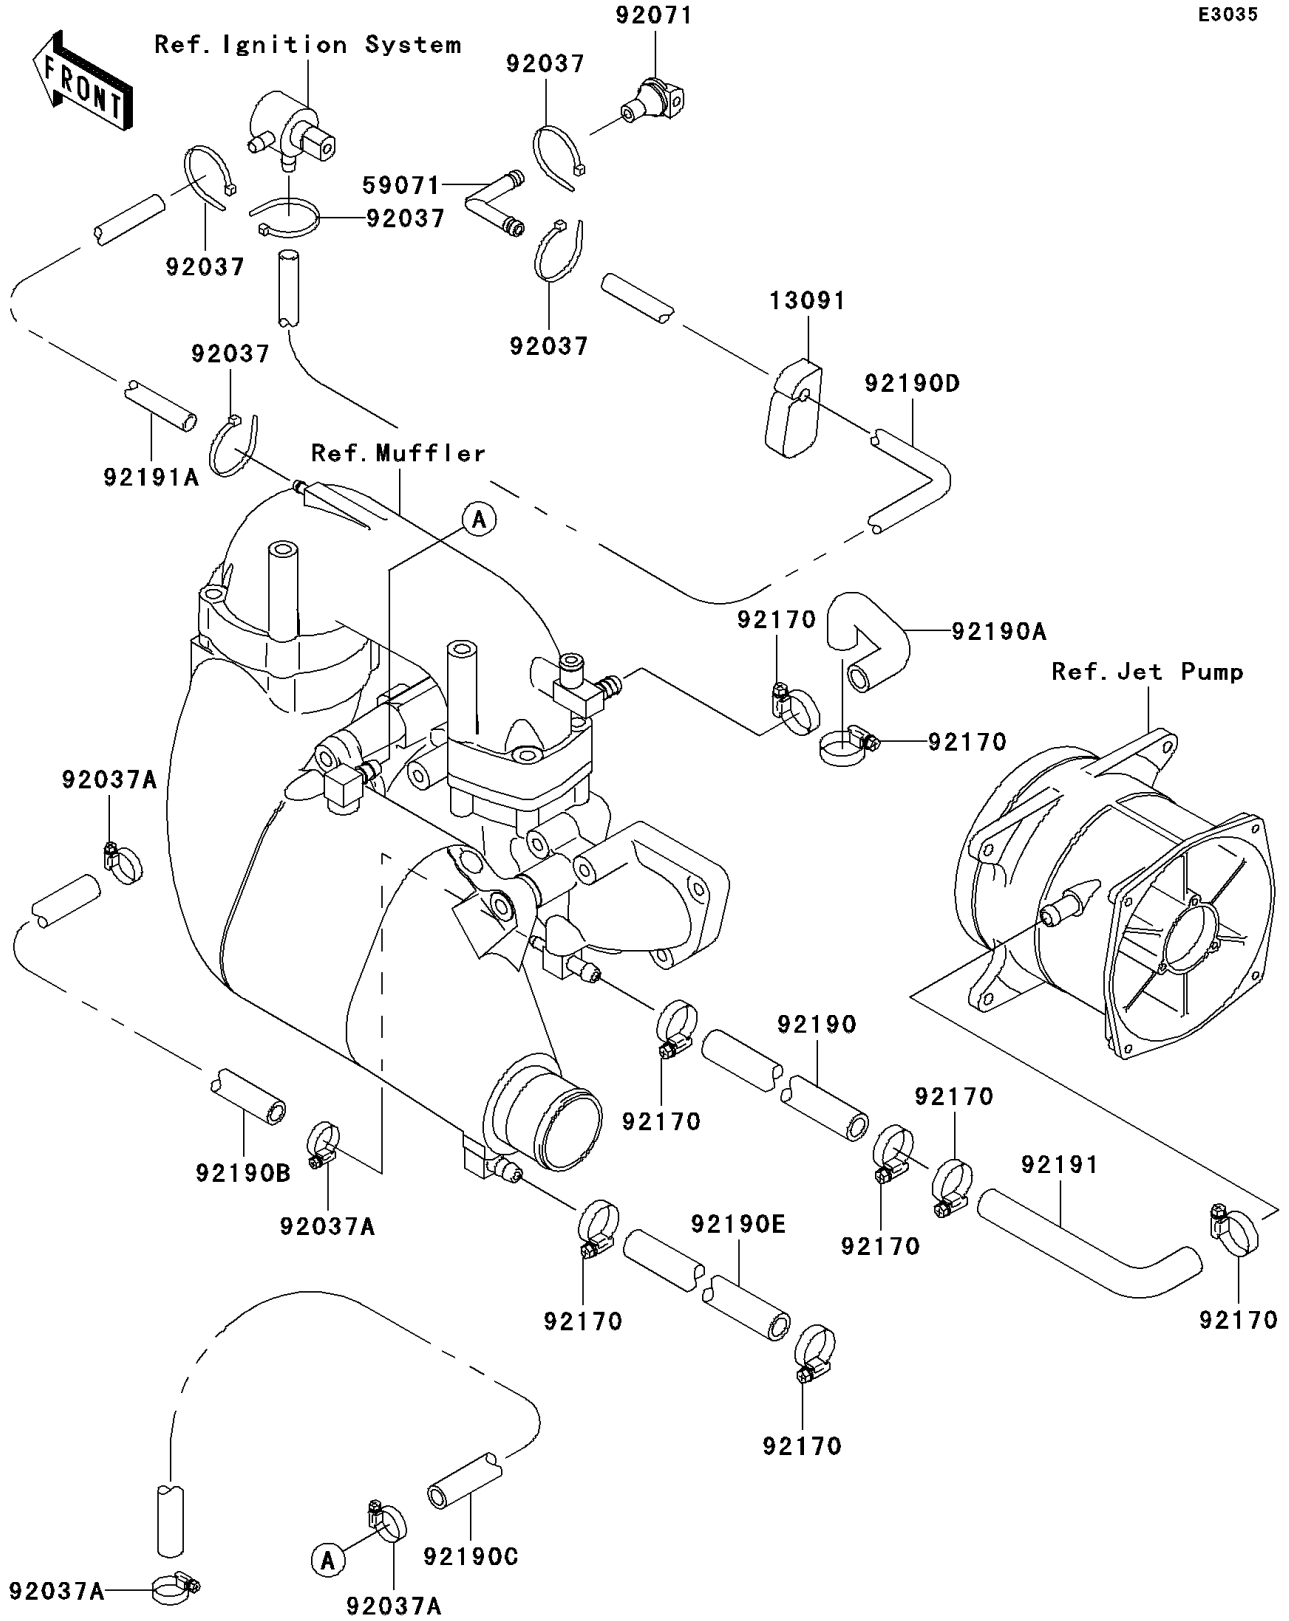

1997 1100 ZXi PARTS DIAGRAM

Cooling

E3035

1997 1100 ZXi PARTS LIST

Cooling

ITEM NAME	PART NUMBER	QUANTITY
HOLDER (Ref # 13091)	13091-3712	1
JOINT (Ref # 59071)	59071-3736	1
CLAMP (Ref # 92037)	92037-1173	5
CLAMP (Ref # 92037A)	92037-3726	4
GROMMET (Ref # 92071)	92071-3815	1
CLAMP (Ref # 92170)	92170-3718	8
TUBE,MANIFOLD-HULL (Ref # 92190)	92190-3953	1
TUBE,HEAD-EXHAUSTPIPE (Ref # 92190A)	92190-3955	1
TUBE,MANIFOLD-COVER (Ref # 92190B)	92190-3974	1
TUBE,COVER-CHAMBER (Ref # 92190C)	92190-3975	1
TUBE,"RETURN",7X12X750 (Ref # 92190D)	92190-3985	1
TUBE,CHAMBER-TAIL PIPE (Ref # 92190E)	92190-3998	1
TUBE,PUMP-HULL (Ref # 92191)	92191-3785	1
TUBE,EXHAUST PIPE-SENSOR (Ref # 92191A)	92191-3802	1