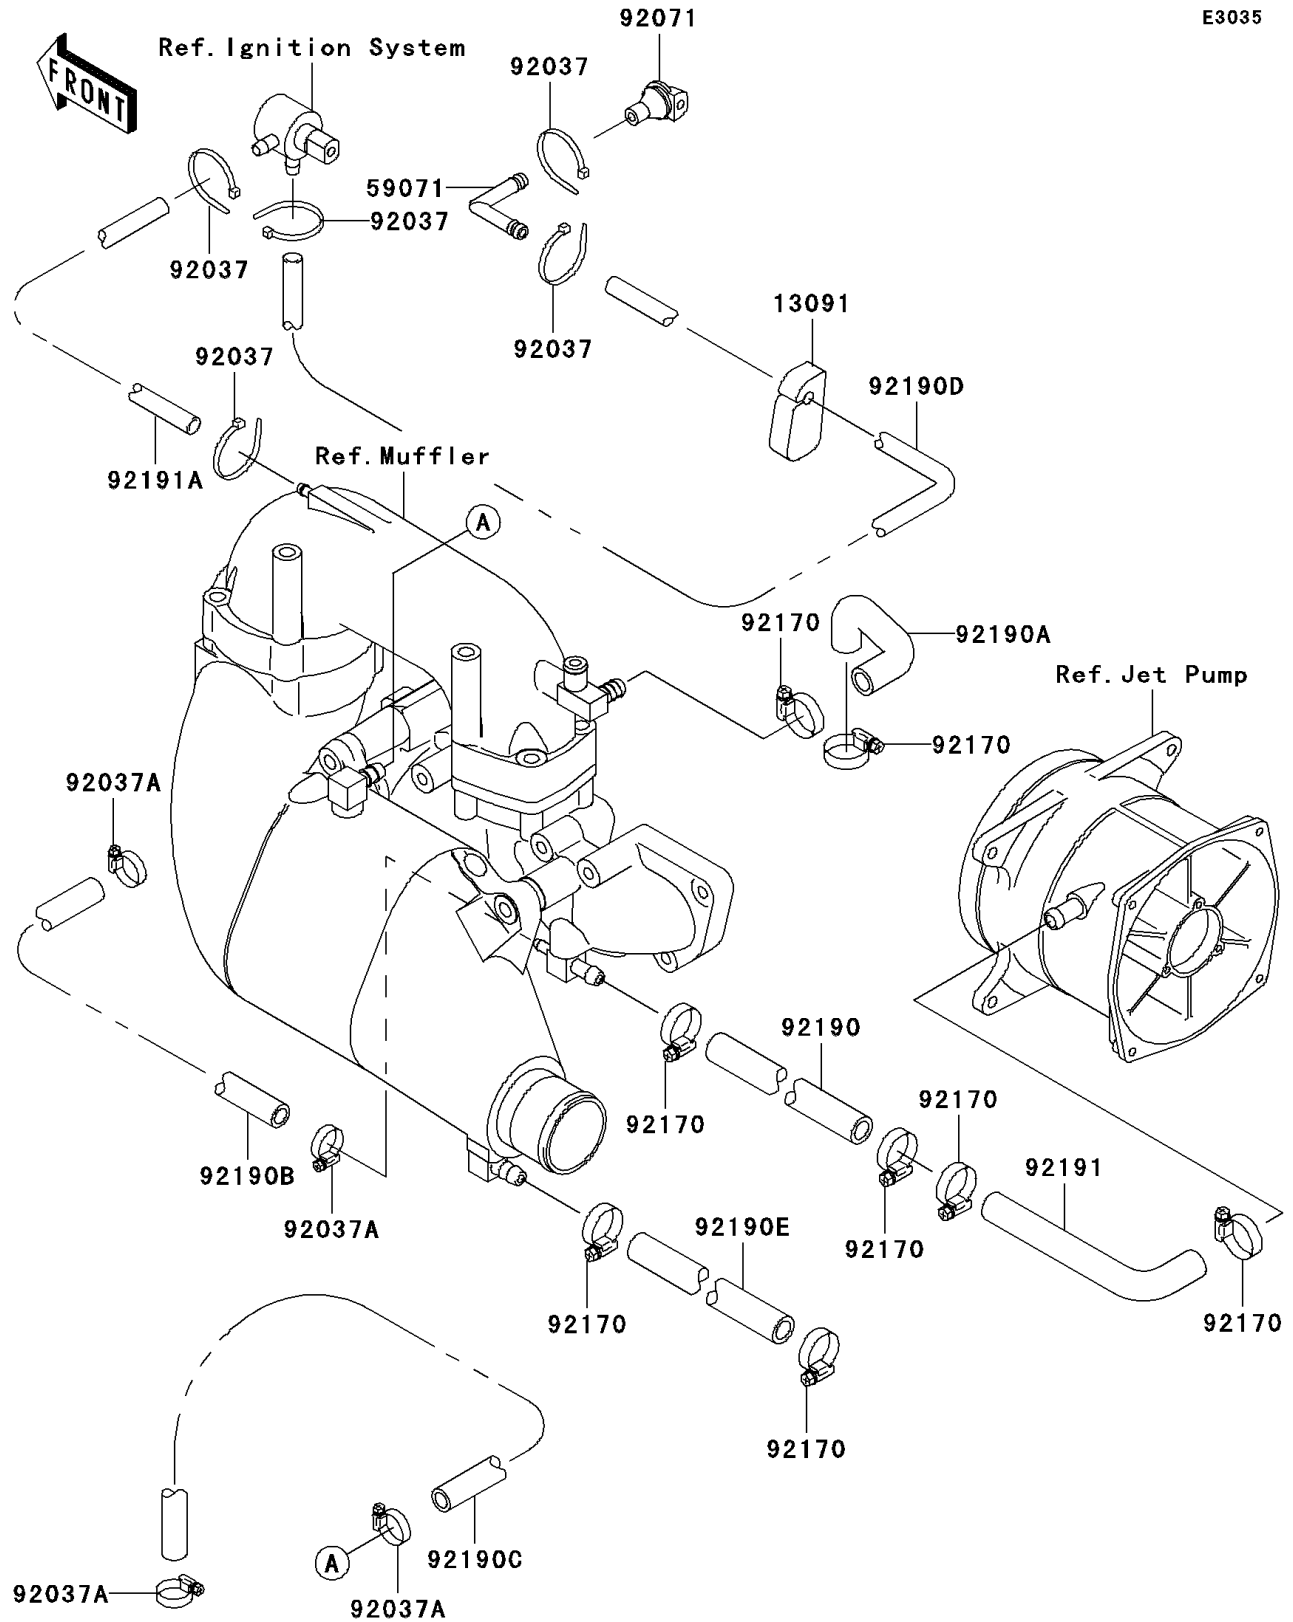

# 1997 1100 ZXi PARTS DIAGRAM

Cooling

E3035

## 1997 1100 ZXi PARTS LIST

### Cooling

ITEM NAME	PART NUMBER	QUANTITY
HOLDER (Ref # 13091)	13091-3712	1
JOINT (Ref # 59071)	59071-3736	1
CLAMP (Ref # 92037)	92037-1173	5
CLAMP (Ref # 92037A)	92037-3726	4
GROMMET (Ref # 92071)	92071-3815	1
CLAMP (Ref # 92170)	92170-3718	8
TUBE,MANIFOLD-HULL (Ref # 92190)	92190-3953	1
TUBE,HEAD-EXHAUSTPIPE (Ref # 92190A)	92190-3955	1
TUBE,MANIFOLD-COVER (Ref # 92190B)	92190-3974	1
TUBE,COVER-CHAMBER (Ref # 92190C)	92190-3975	1
TUBE,"RETURN",7X12X750 (Ref # 92190D)	92190-3985	1
TUBE,CHAMBER-TAIL PIPE (Ref # 92190E)	92190-3998	1
TUBE,PUMP-HULL (Ref # 92191)	92191-3785	1
TUBE,EXHAUST PIPE-SENSOR (Ref # 92191A)	92191-3802	1