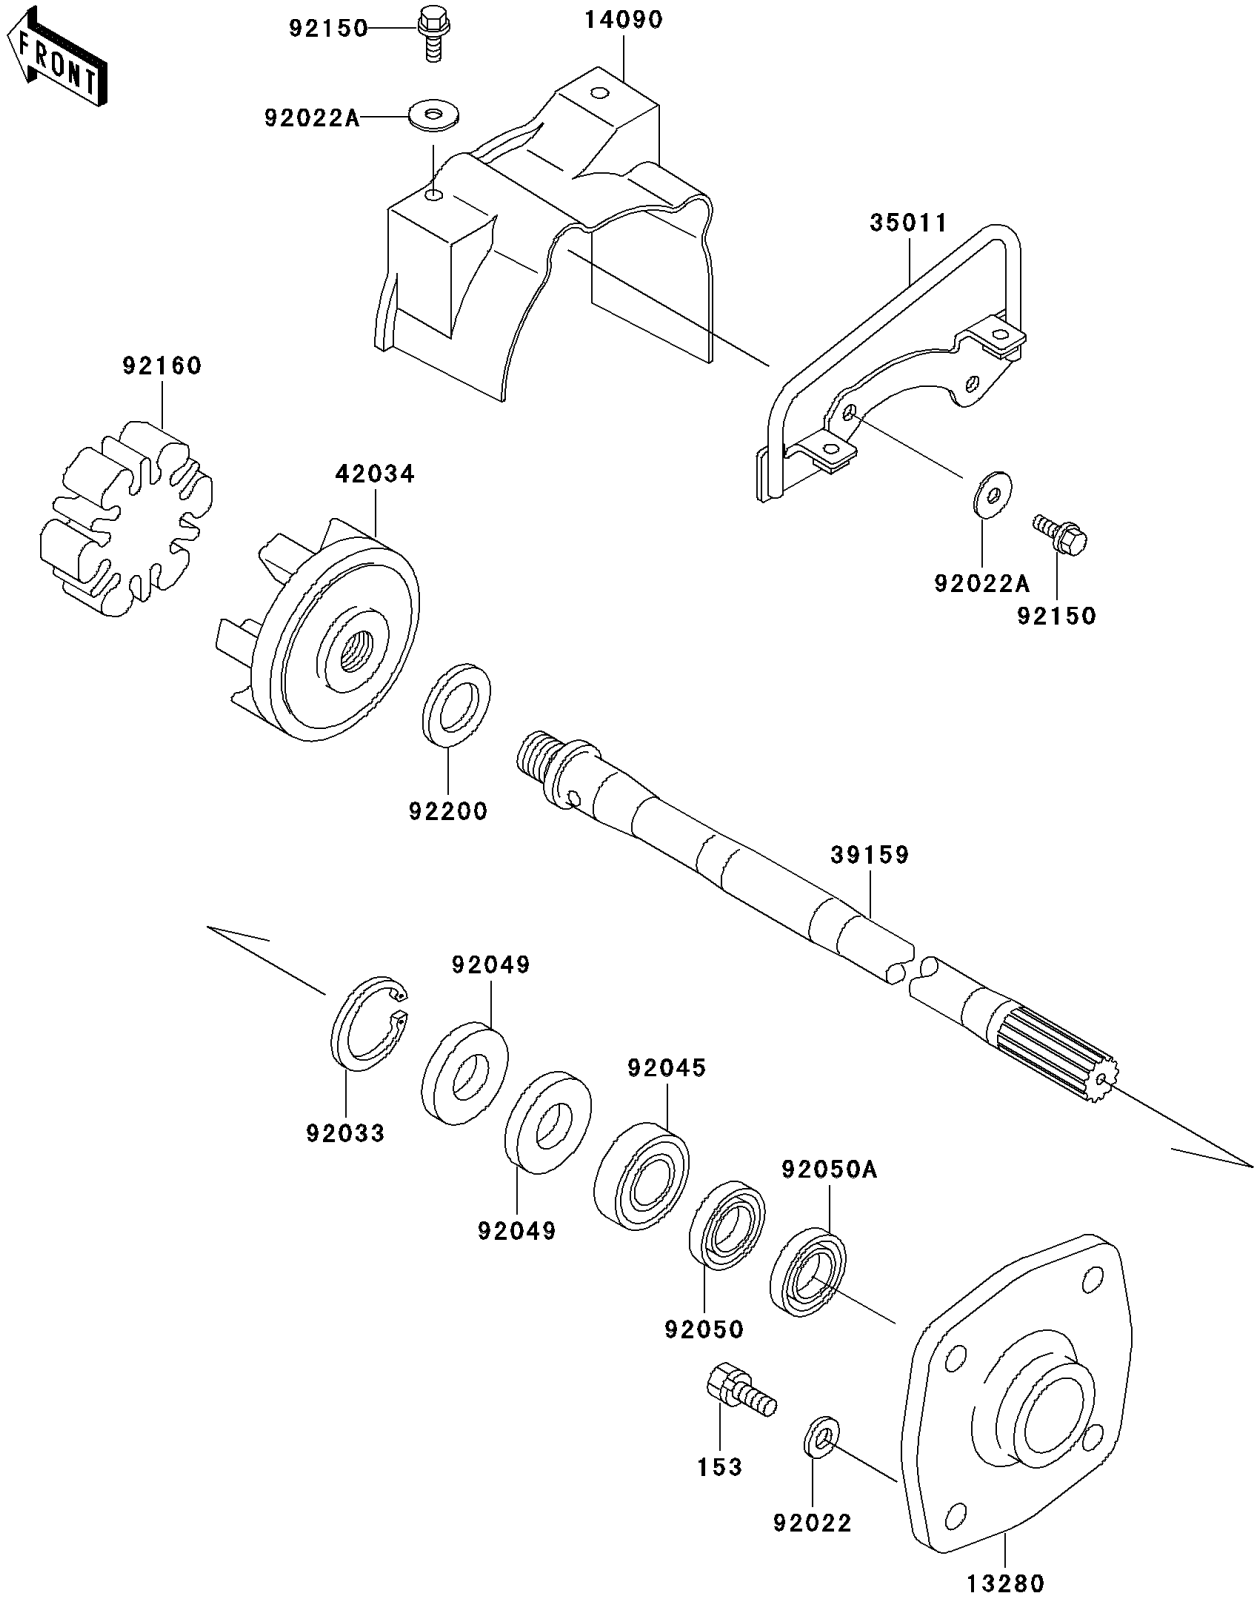

1997 1100 ZXi PARTS DIAGRAM

Drive Shaft

E3134

1997 1100 ZXi PARTS LIST

Drive Shaft

ITEM NAME	PART NUMBER	QUANTITY
BOLT-WS-SMALL (Ref # 153)	153R0830	4
HOLDER (Ref # 13280)	13280-3730	1
COVER,COUPLING (Ref # 14090)	14090-3789	1
STAY (Ref # 35011)	35011-3715	1
SHAFT-DRIVE (Ref # 39159)	39159-3724	1
COUPLING (Ref # 42034)	42034-3709	1
WASHER,8.2X18X1.5 (Ref # 92022)	92022-1964	4
WASHER,6.5X20X1.5 (Ref # 92022A)	92022-3710	4
RING-SNAP,42MM (Ref # 92033)	92033-3713	1
BEARING-BALL,60042RD (Ref # 92045)	92045-3705	1
SEAL-OIL,S620426 (Ref # 92049)	92049-3707	2
SEAL-OIL,SCY20368 (Ref # 92050)	92050-502	1
SEAL-OIL,SC20367 (Ref # 92050A)	92050-503	1
BOLT,6X18 (Ref # 92150)	92150-3729	4
DAMPER,COUPLING (Ref # 92160)	92160-3883	1
WASHER,24X32X2.0 (Ref # 92200)	92200-3739	1