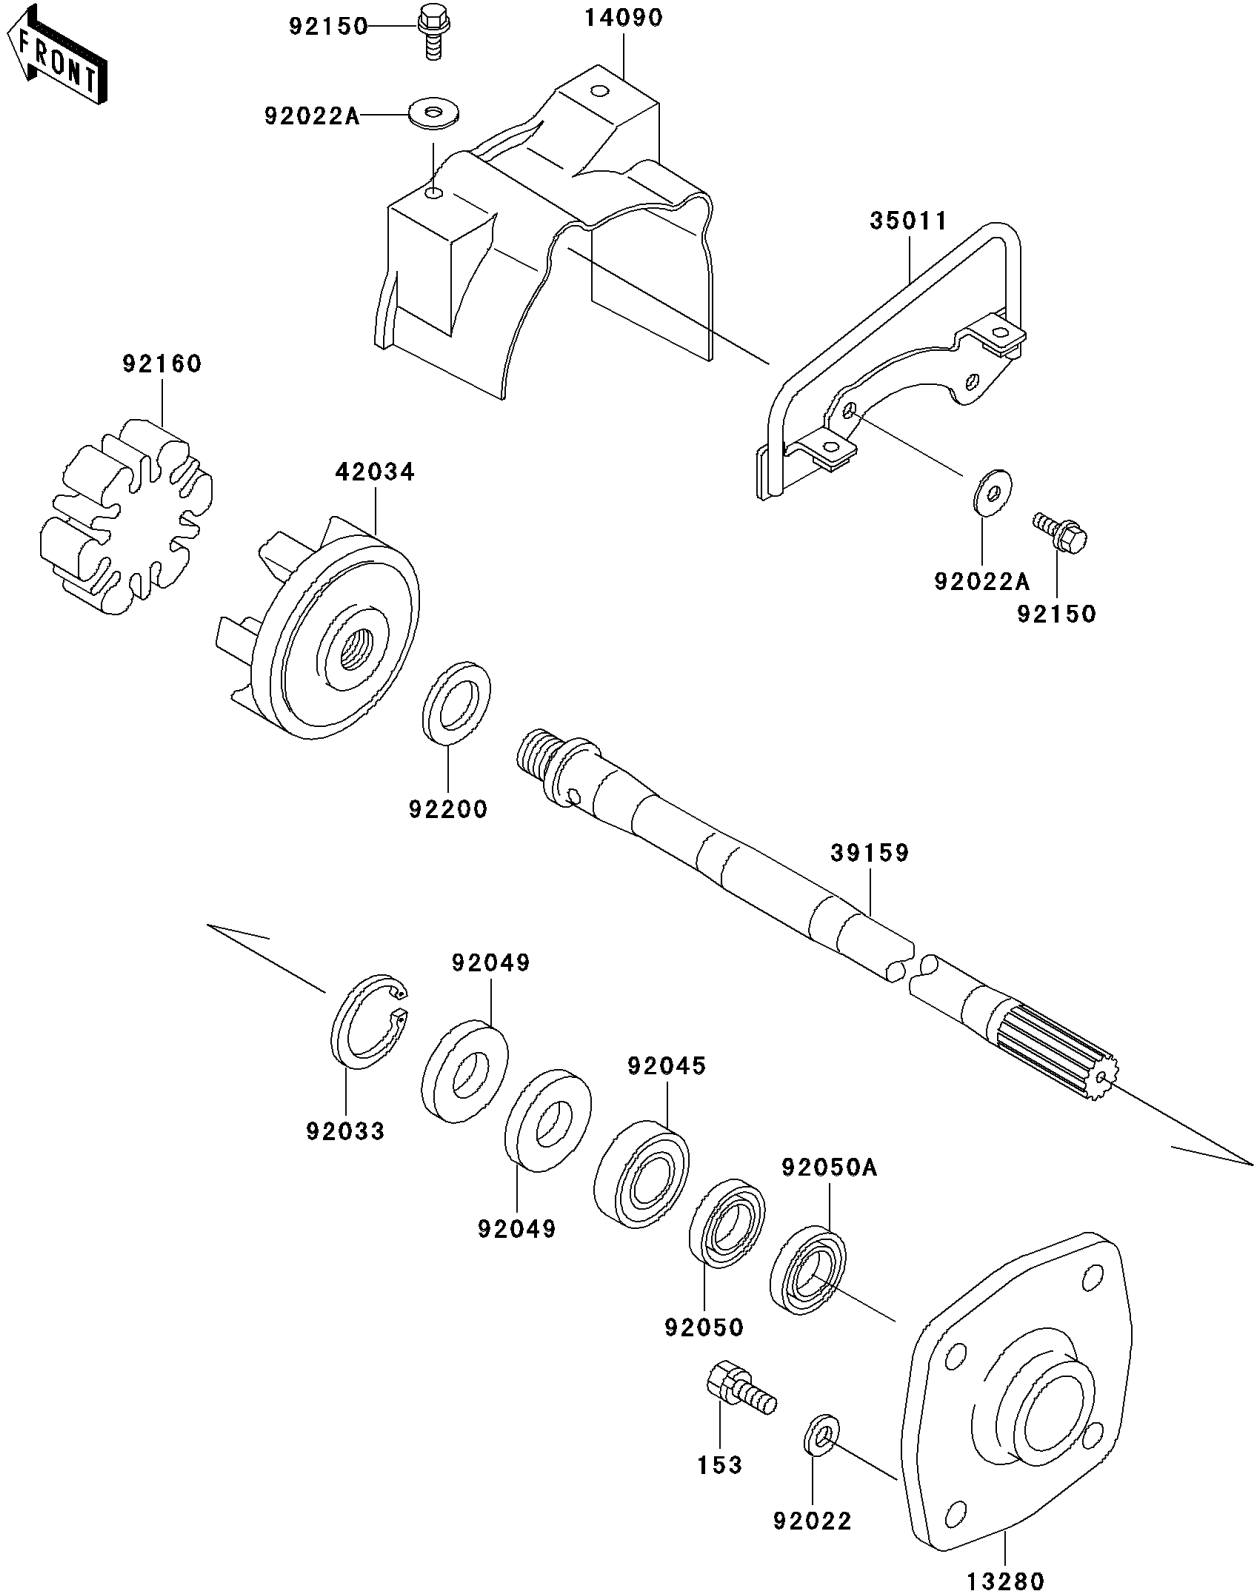

1997 1100 ZXi PARTS DIAGRAM

Drive Shaft

E3134

1997 1100 ZXi PARTS LIST

Drive Shaft

ITEM NAME	PART NUMBER	QUANTITY
BOLT-WS-SMALL (Ref # 153)	153R0830	4
HOLDER (Ref # 13280)	13280-3730	1
COVER,COUPLING (Ref # 14090)	14090-3789	1
STAY (Ref # 35011)	35011-3715	1
SHAFT-DRIVE (Ref # 39159)	39159-3724	1
COUPLING (Ref # 42034)	42034-3709	1
WASHER,8.2X18X1.5 (Ref # 92022)	92022-1964	4
WASHER,6.5X20X1.5 (Ref # 92022A)	92022-3710	4
RING-SNAP,42MM (Ref # 92033)	92033-3713	1
BEARING-BALL,60042RD (Ref # 92045)	92045-3705	1
SEAL-OIL,S620426 (Ref # 92049)	92049-3707	2
SEAL-OIL,SCY20368 (Ref # 92050)	92050-502	1
SEAL-OIL,SC20367 (Ref # 92050A)	92050-503	1
BOLT,6X18 (Ref # 92150)	92150-3729	4
DAMPER,COUPLING (Ref # 92160)	92160-3883	1
WASHER,24X32X2.0 (Ref # 92200)	92200-3739	1