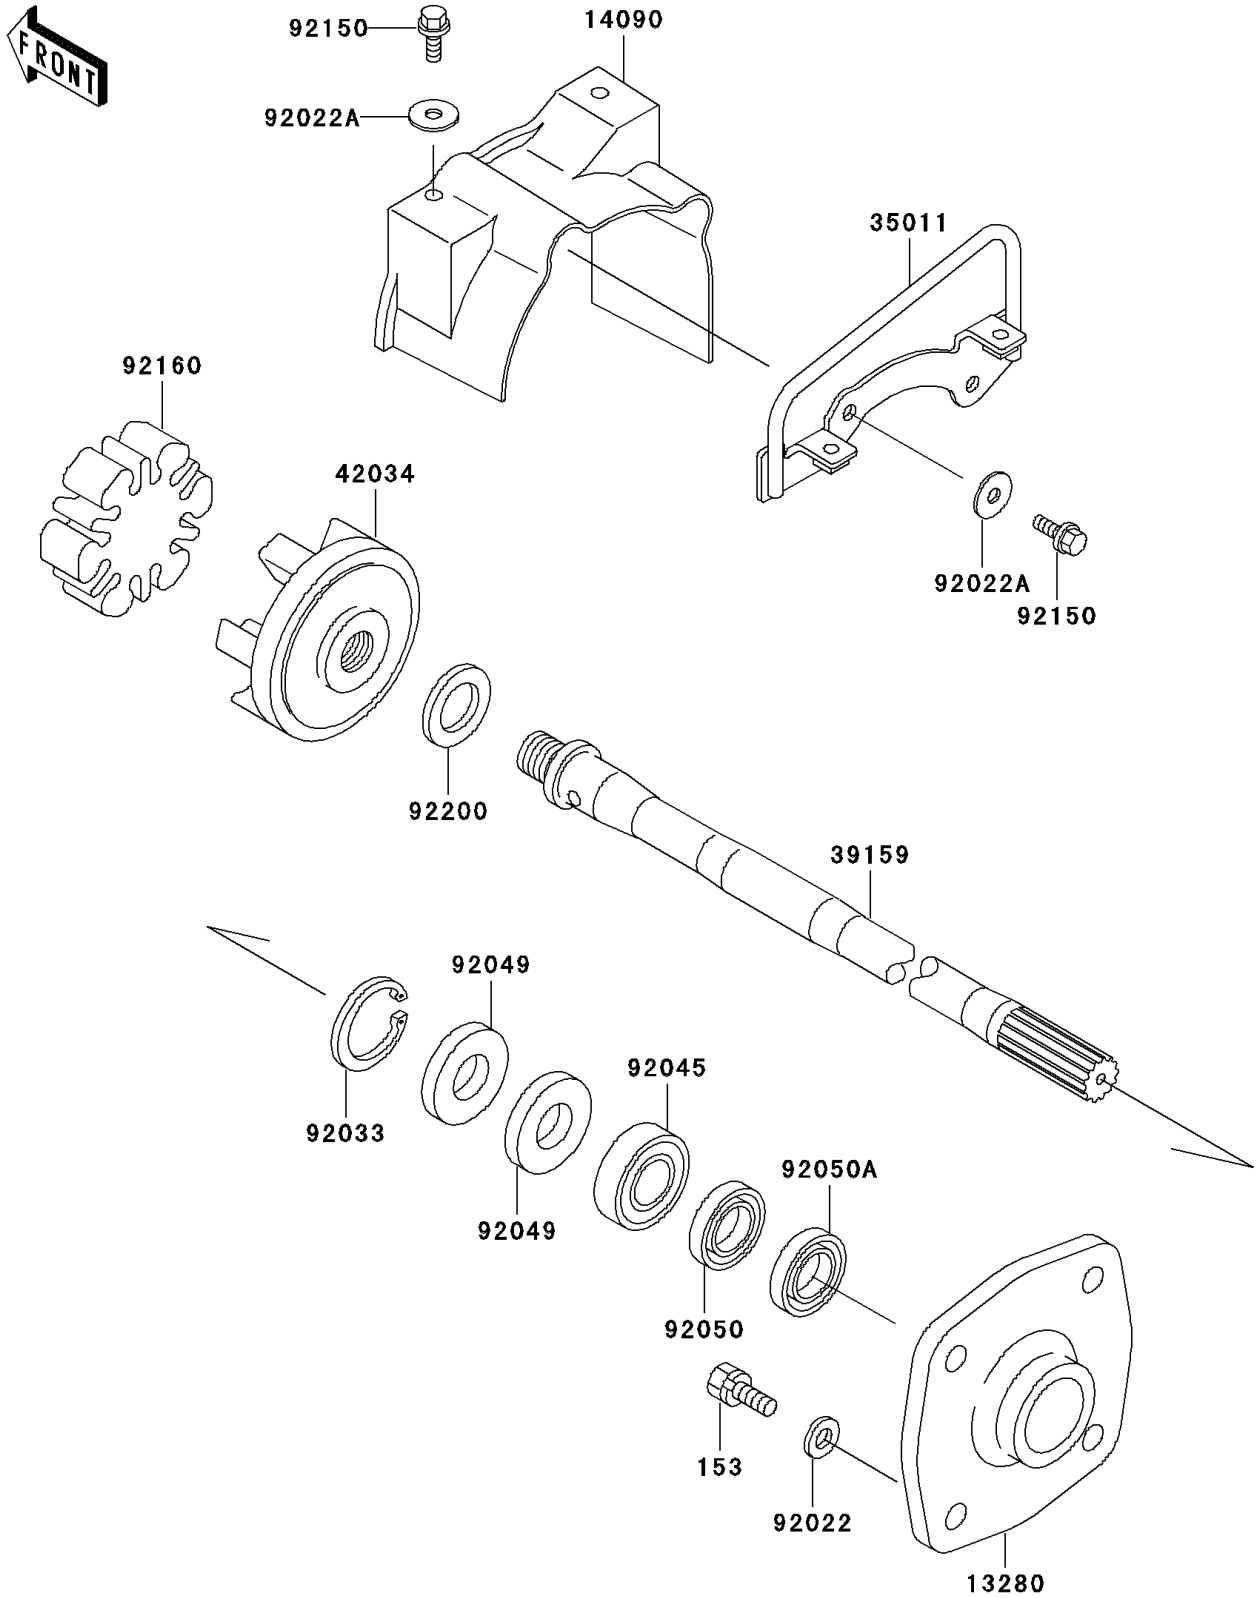

1998 1100 ZXi PARTS DIAGRAM

Drive Shaft

E3134

1998 1100 ZXi PARTS LIST

Drive Shaft

ITEM NAME	PART NUMBER	QUANTITY
BOLT-WS-SMALL (Ref # 153)	153R0830	4
HOLDER (Ref # 13280)	13280-3730	1
COVER,COUPLING (Ref # 14090)	14090-3789	1
STAY (Ref # 35011)	35011-3715	1
SHAFT-DRIVE (Ref # 39159)	39159-3724	1
COUPLING (Ref # 42034)	42034-3709	1
WASHER,8.2X18X1.5 (Ref # 92022)	92022-1964	4
WASHER,6.5X20X1.5 (Ref # 92022A)	92022-3710	4
RING-SNAP,42MM (Ref # 92033)	92033-3713	1
BEARING-BALL,60042RD (Ref # 92045)	92045-3705	1
SEAL-OIL,S620426 (Ref # 92049)	92049-3707	2
SEAL-OIL,SCY20368 (Ref # 92050)	92050-502	1
SEAL-OIL,SC20367 (Ref # 92050A)	92050-503	1
BOLT,6X18 (Ref # 92150)	92150-3729	4
DAMPER,COUPLING (Ref # 92160)	92160-3883	1
WASHER,24X32X2.0 (Ref # 92200)	92200-3739	1