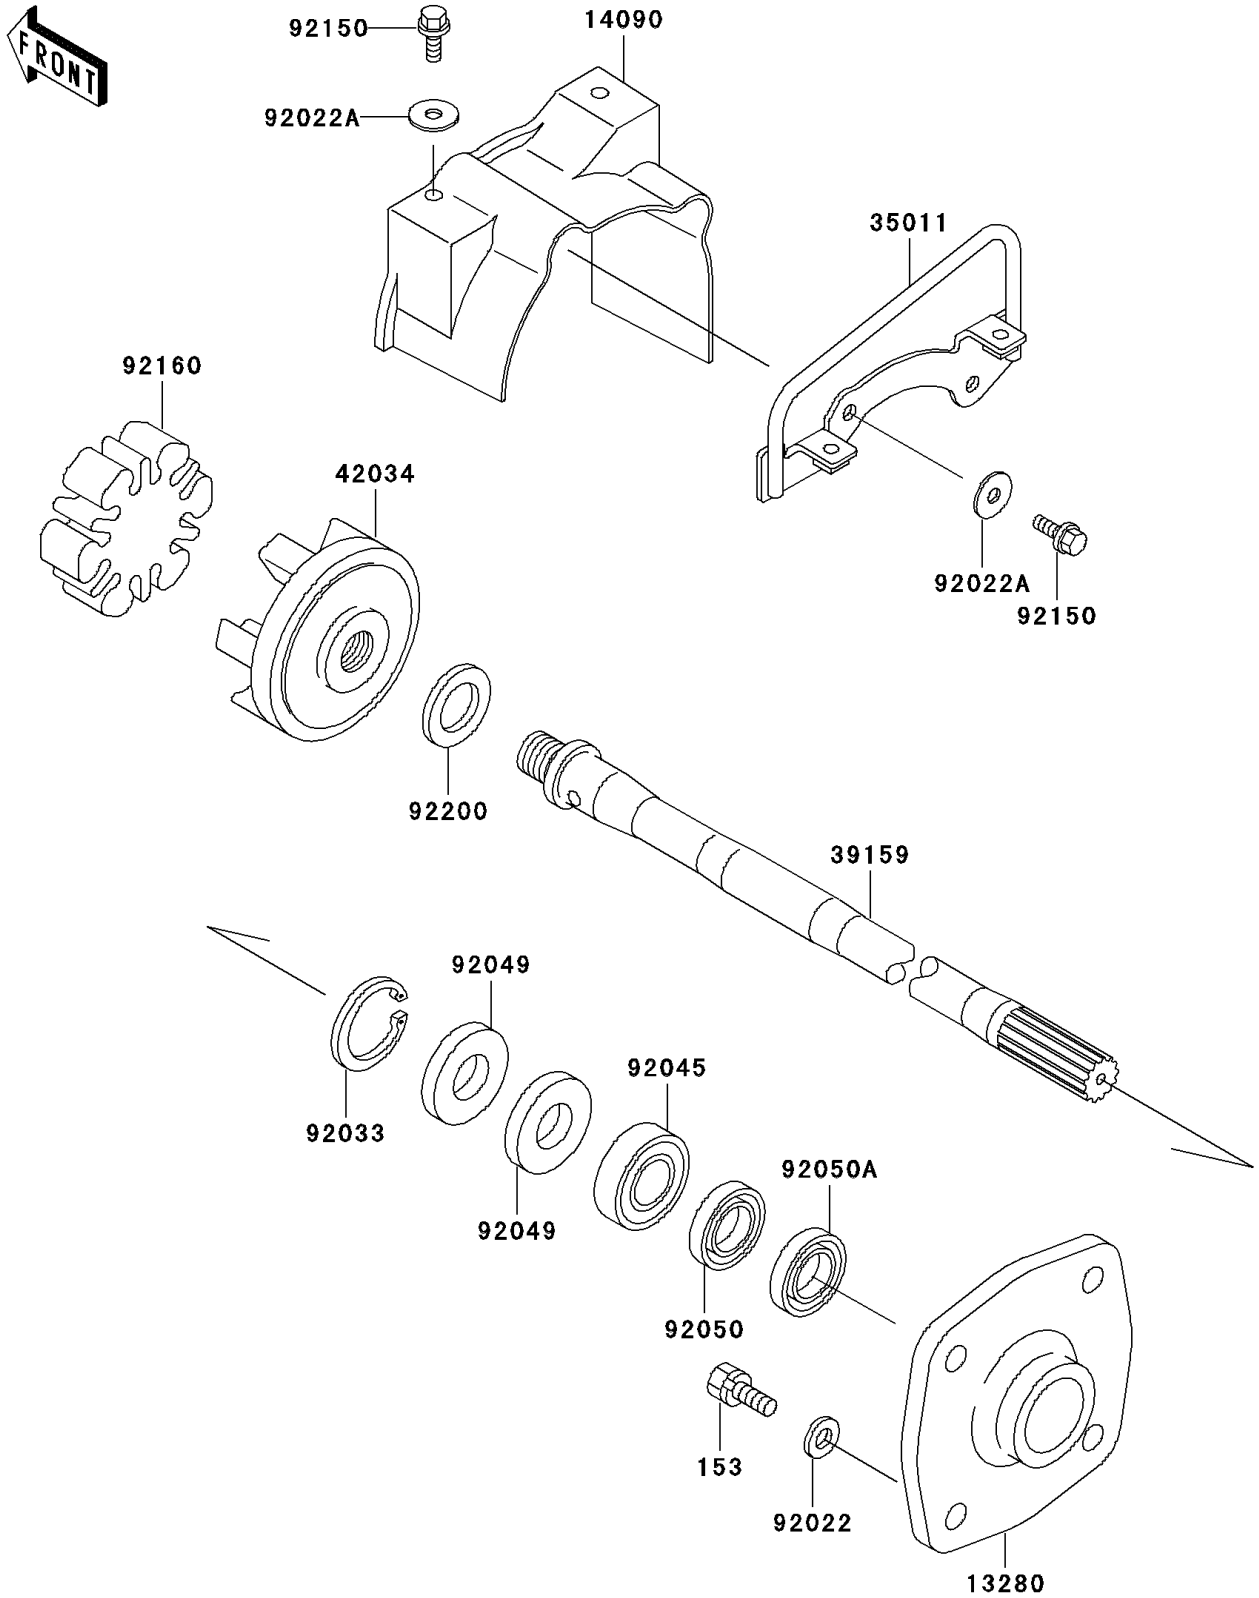

1999 1100 ZXi PARTS DIAGRAM

Drive Shaft

E3134

1999 1100 ZXi PARTS LIST

Drive Shaft

ITEM NAME	PART NUMBER	QUANTITY
BOLT-WS-SMALL (Ref # 153)	153R0830	4
HOLDER (Ref # 13280)	13280-3730	1
COVER,COUPLING (Ref # 14090)	14090-3789	1
STAY (Ref # 35011)	35011-3715	1
SHAFT-DRIVE (Ref # 39159)	39159-3724	1
COUPLING (Ref # 42034)	42034-3709	1
WASHER,8.2X18X1.5 (Ref # 92022)	92022-1964	4
WASHER,6.5X20X1.5 (Ref # 92022A)	92022-3710	4
RING-SNAP,42MM (Ref # 92033)	92033-3713	1
BEARING-BALL,60042RD (Ref # 92045)	92045-3705	1
SEAL-OIL,S620426 (Ref # 92049)	92049-3707	2
SEAL-OIL,SCY20368 (Ref # 92050)	92050-502	1
SEAL-OIL,SC20367 (Ref # 92050A)	92050-503	1
BOLT,6X18 (Ref # 92150)	92150-3729	4
DAMPER,COUPLING (Ref # 92160)	92160-3883	1
WASHER,24X32X2.0 (Ref # 92200)	92200-3739	1