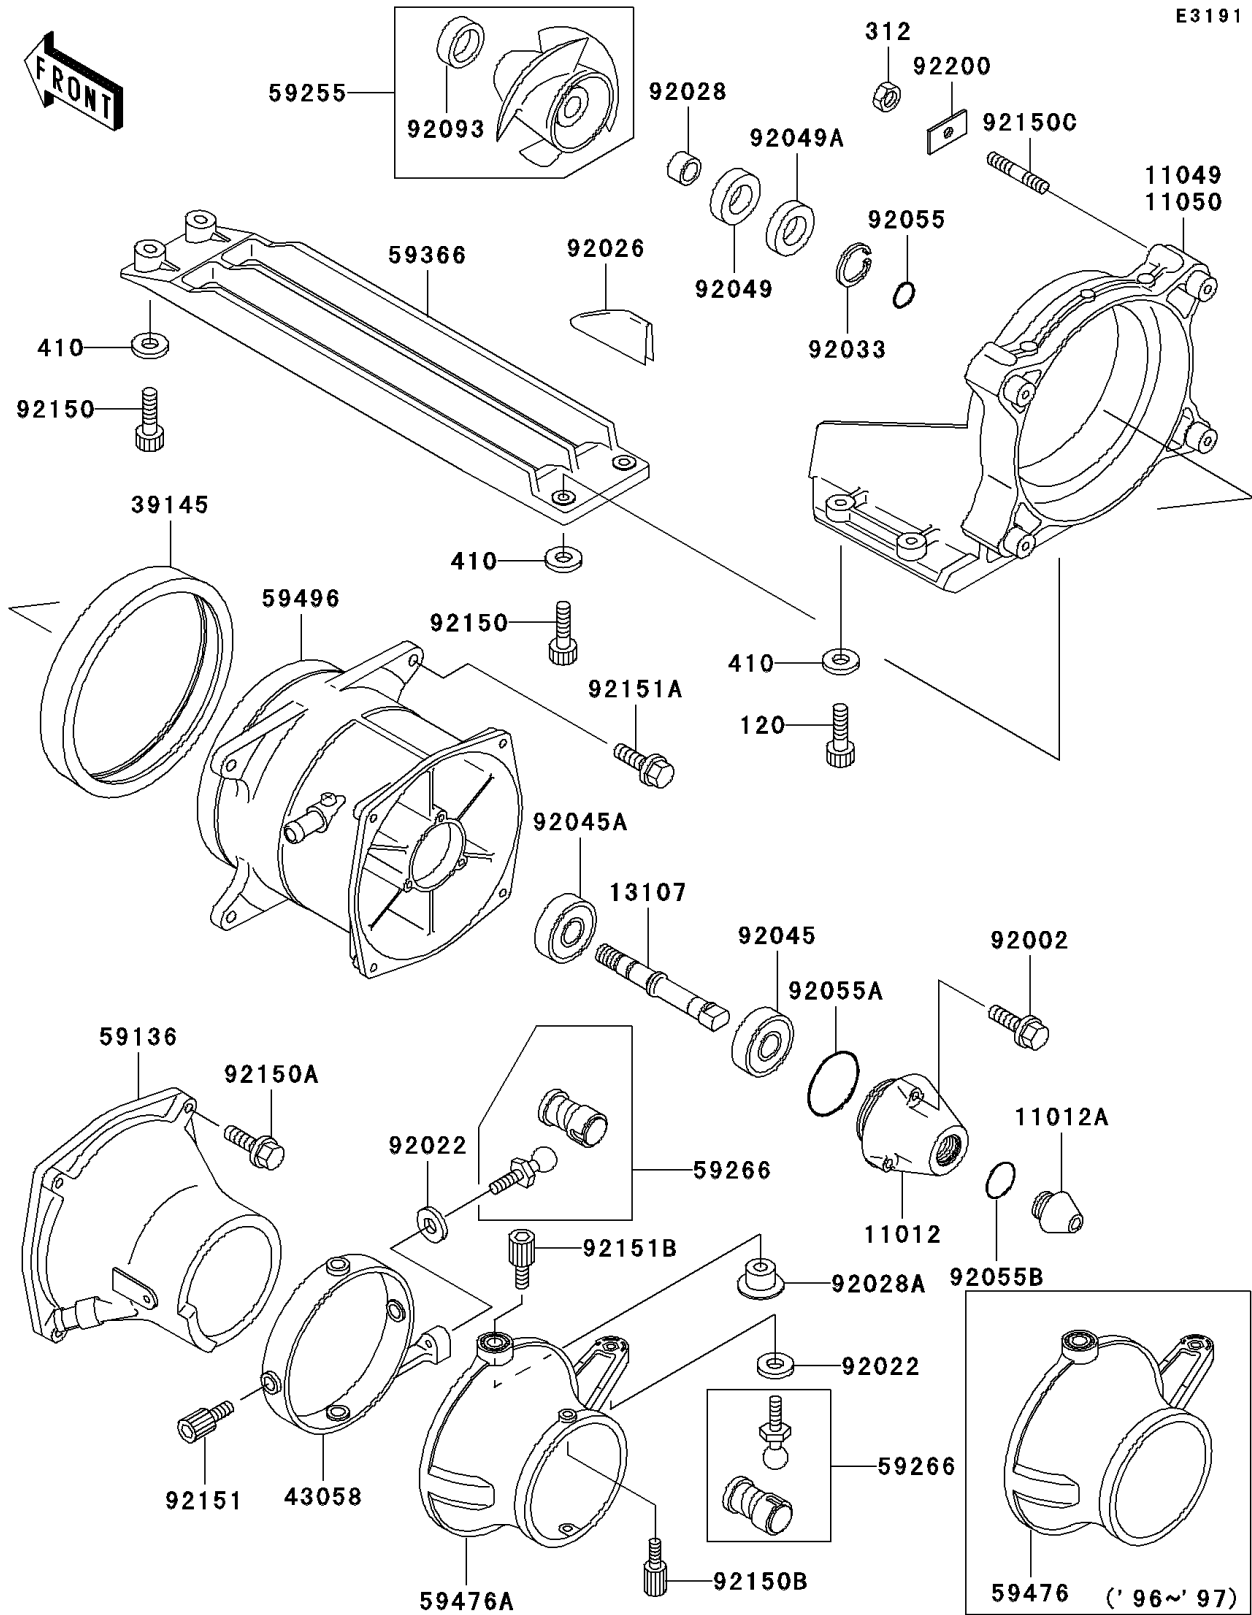

1996 1100 ZXi PARTS DIAGRAM

Jet Pump

1996 1100 ZXi PARTS LIST

Jet Pump

ITEM NAME	PART NUMBER	QUANTITY
BOLT-SOCKET,6X20 (Ref # 120)	120R0620	4
NUT-HEX,6MM (Ref # 312)	312R0600	2
WASHER-PLAIN-SMALL,6MM (Ref # 410)	410S0600	8
CAP (Ref # 11012)	11012-3785	1
CAP (Ref # 11012A)	11012-3786	1
BRACKET (Ref # 11049)	11049-3753	1
SHAFT,JETPUMP (Ref # 13107)	13107-3752	1
TRIM-SEAL (Ref # 39145)	39145-3742	1
RING (Ref # 43058)	43058-3723	1
NOZZLE-PUMP (Ref # 59136)	59136-3736	1
IMPELLER-COMP (Ref # 59255)	59255-3708	1
JOINT-BALL (Ref # 59266)	59266-3707	2
GRATE (Ref # 59366)	59366-3712	1
NOZZLE-STRG (Ref # 59476)	59476-3728	1
VANE-GUIDE (Ref # 59496)	59496-3718	1
BOLT,6X30 (Ref # 92002)	92002-3726	3
WASHER (Ref # 92022)	92022-567	2
SPACER (Ref # 92026)	92026-3731	3
BUSHING (Ref # 92028)	92028-3756	1
BUSHING (Ref # 92028A)	92028-3757	2
RING-SNAP (Ref # 92033)	92033-3725	1
BEARING-BALL,62022RD (Ref # 92045)	92045-3721	1
BEARING-BALL (Ref # 92045A)	92045-3727	1
SEAL-OIL,SCJ30X50X7 (Ref # 92049)	92049-3720	1
SEAL-OIL,SCY30X50X7 (Ref # 92049A)	92049-3721	1
RING-O,13X1.9 (Ref # 92055)	92055-1021	1
RING-O (Ref # 92055A)	92055-3741	1
RING-O (Ref # 92055B)	92055-3744	1
SEAL,JET PUMP (Ref # 92093)	92093-3739	1

1996 1100 ZXi PARTS LIST

Jet Pump

ITEM NAME	PART NUMBER	QUANTITY
BOLT,SOCKET,6X18 (Ref # 92150)	92150-3775	4
BOLT,8X35 (Ref # 92150A)	92150-3792	4
BOLT (Ref # 92150C)	92150-3829	2
BOLT (Ref # 92151)	92151-3705	2
BOLT,10X30 (Ref # 92151A)	92151-3706	4
BOLT (Ref # 92151B)	92151-3710	2
WASHER (Ref # 92200)	92200-3740	2