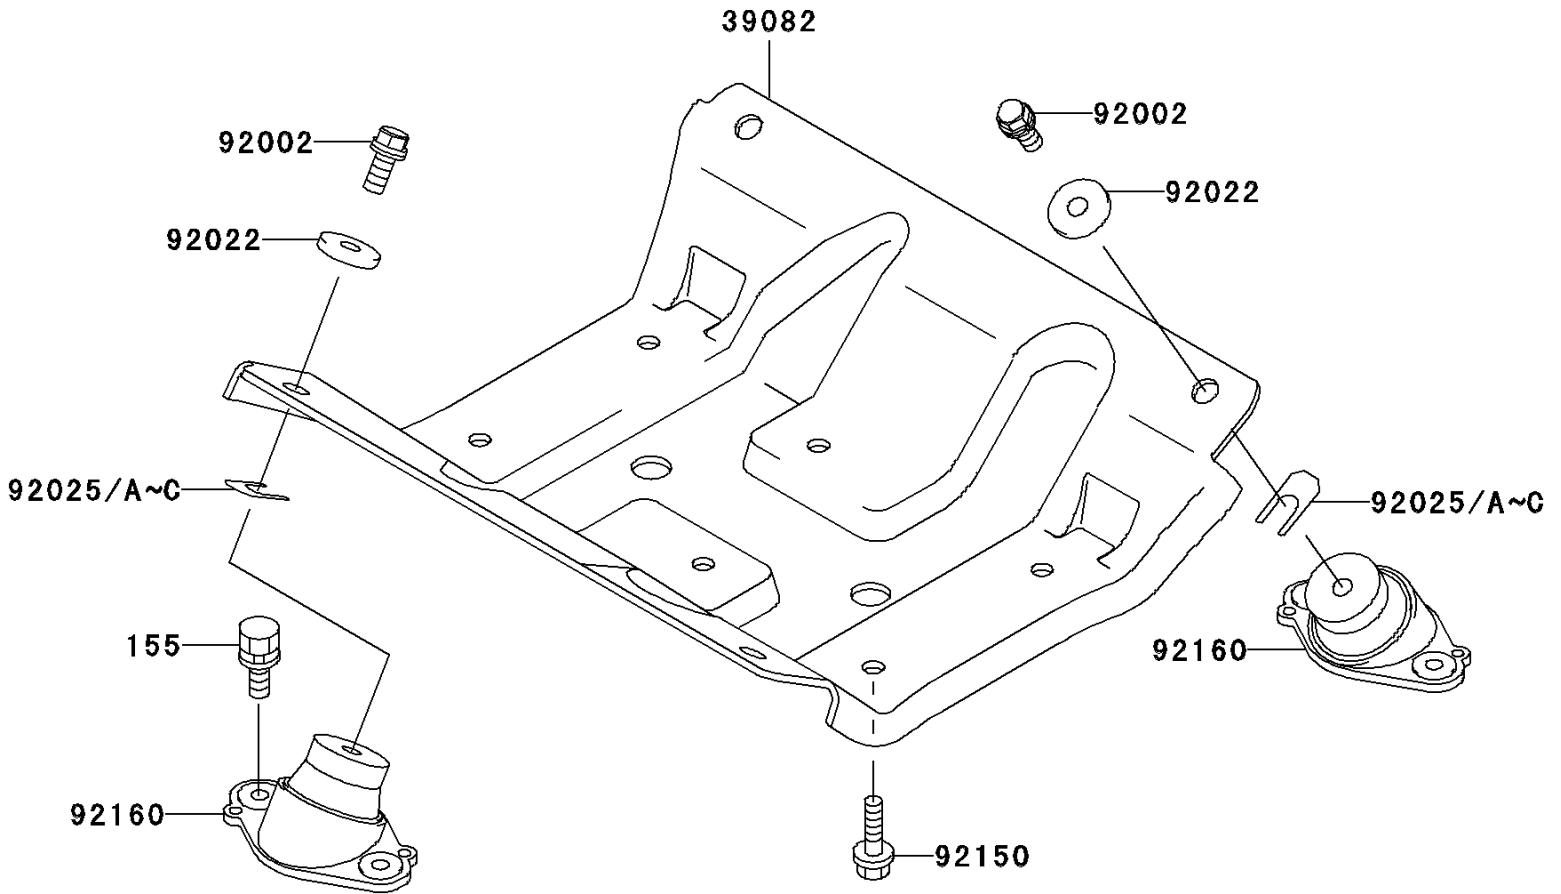

1997 1100 ZXi PARTS DIAGRAM

Engine Mount

F3144

1997 1100 ZXi PARTS LIST

Engine Mount

ITEM NAME	PART NUMBER	QUANTITY
BOLT-WSP-SMALL,8X20 (Ref # 155)	155R0820	8
MOUNT-ENGINE (Ref # 39082)	39082-3710	1
BOLT,10X25 (Ref # 92002)	92002-3770	4
WASHER,32X10.5X4 (Ref # 92022)	92022-3023	4
SHIM,T=0.3MM (Ref # 92025)	92025-3705	AR
SHIM,T=0.5MM (Ref # 92025A)	92025-3706	AR
SHIM,T=1.0MM (Ref # 92025B)	92025-3707	AR
SHIM,T=1.5MM (Ref # 92025C)	92025-3708	AR
BOLT,10X25 (Ref # 92150)	92150-3818	6
DAMPER,ENGINE MOUNT (Ref # 92160)	92160-3838	4