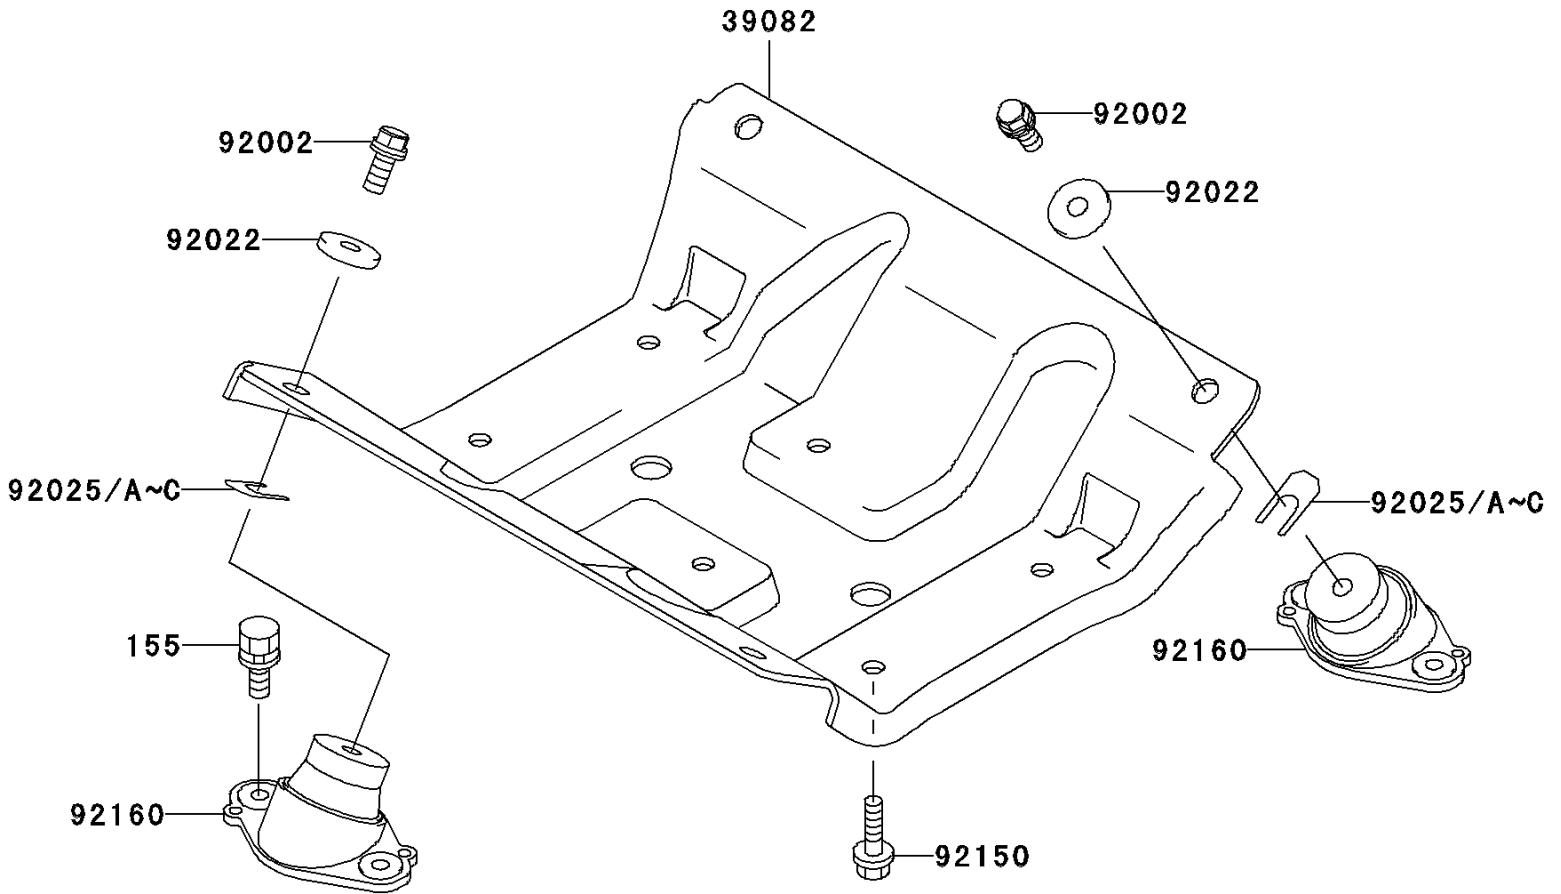

1998 1100 ZXi PARTS DIAGRAM

Engine Mount

F3144

1998 1100 ZXi PARTS LIST

Engine Mount

ITEM NAME	PART NUMBER	QUANTITY
BOLT-WSP-SMALL,8X20 (Ref # 155)	155R0820	8
MOUNT-ENGINE (Ref # 39082)	39082-3710	1
BOLT,10X25 (Ref # 92002)	92002-3770	4
WASHER,32X10.5X4 (Ref # 92022)	92022-3023	4
SHIM,T=0.3MM (Ref # 92025)	92025-3705	AR
SHIM,T=0.5MM (Ref # 92025A)	92025-3706	AR
SHIM,T=1.0MM (Ref # 92025B)	92025-3707	AR
SHIM,T=1.5MM (Ref # 92025C)	92025-3708	AR
BOLT,10X25 (Ref # 92150)	92150-3818	6
DAMPER,ENGINE MOUNT (Ref # 92160)	92160-3838	4