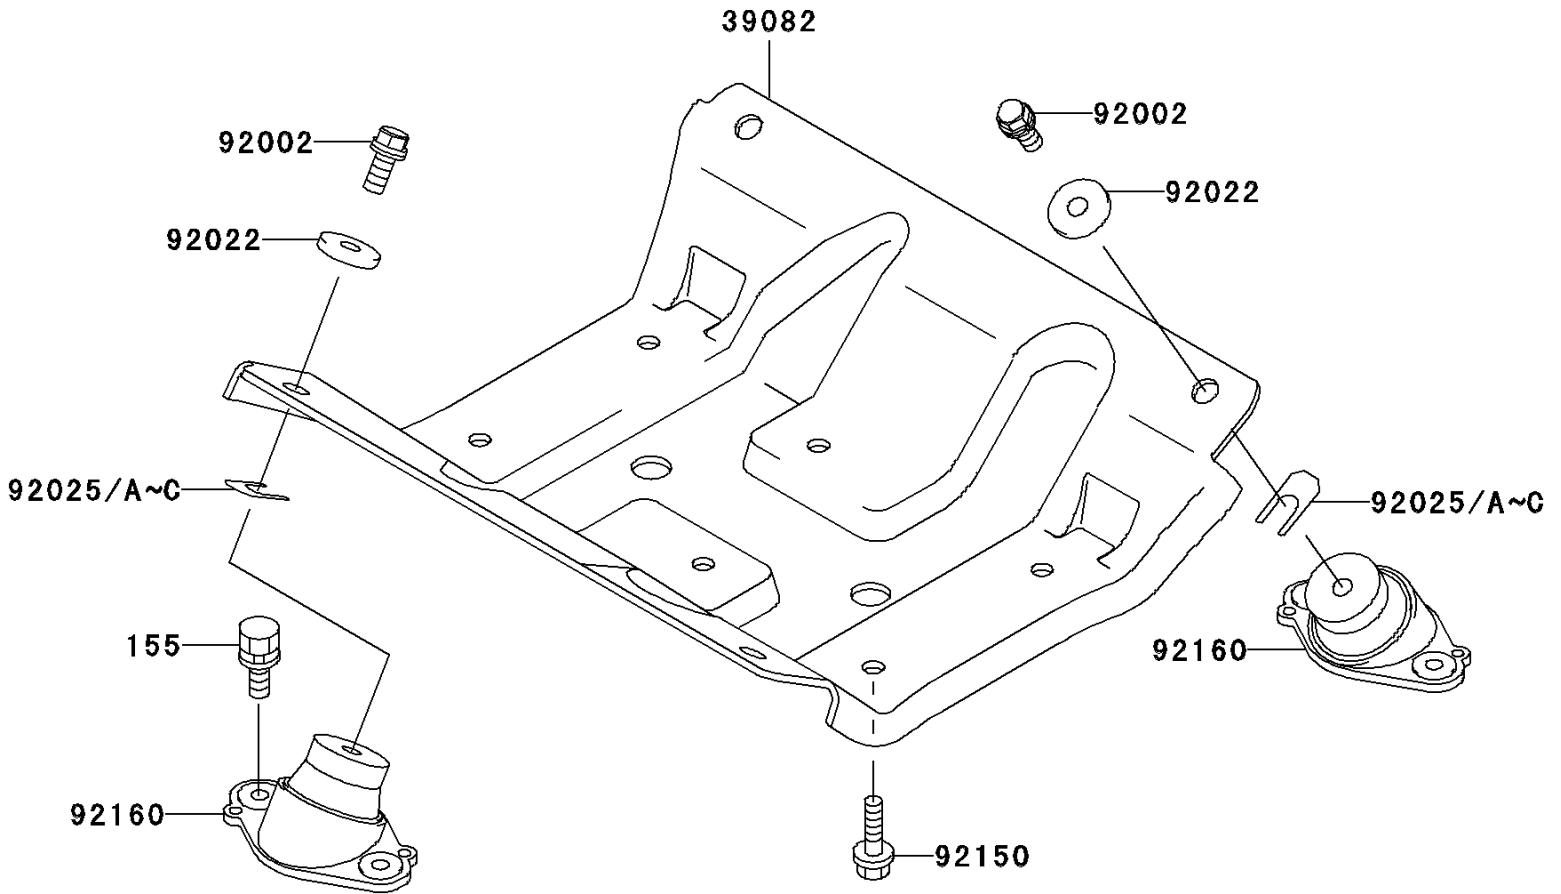

1999 1100 ZXi PARTS DIAGRAM

Engine Mount

F3144

1999 1100 ZXi PARTS LIST

Engine Mount

ITEM NAME	PART NUMBER	QUANTITY
BOLT-WSP-SMALL,8X20 (Ref # 155)	155R0820	8
MOUNT-ENGINE (Ref # 39082)	39082-3710	1
BOLT,10X25 (Ref # 92002)	92002-3770	4
WASHER,32X10.5X4 (Ref # 92022)	92022-3023	4
SHIM,T=0.3MM (Ref # 92025)	92025-3705	AR
SHIM,T=0.5MM (Ref # 92025A)	92025-3706	AR
SHIM,T=1.0MM (Ref # 92025B)	92025-3707	AR
SHIM,T=1.5MM (Ref # 92025C)	92025-3708	AR
BOLT,10X25 (Ref # 92150)	92150-3818	6
DAMPER,ENGINE MOUNT (Ref # 92160)	92160-3838	4