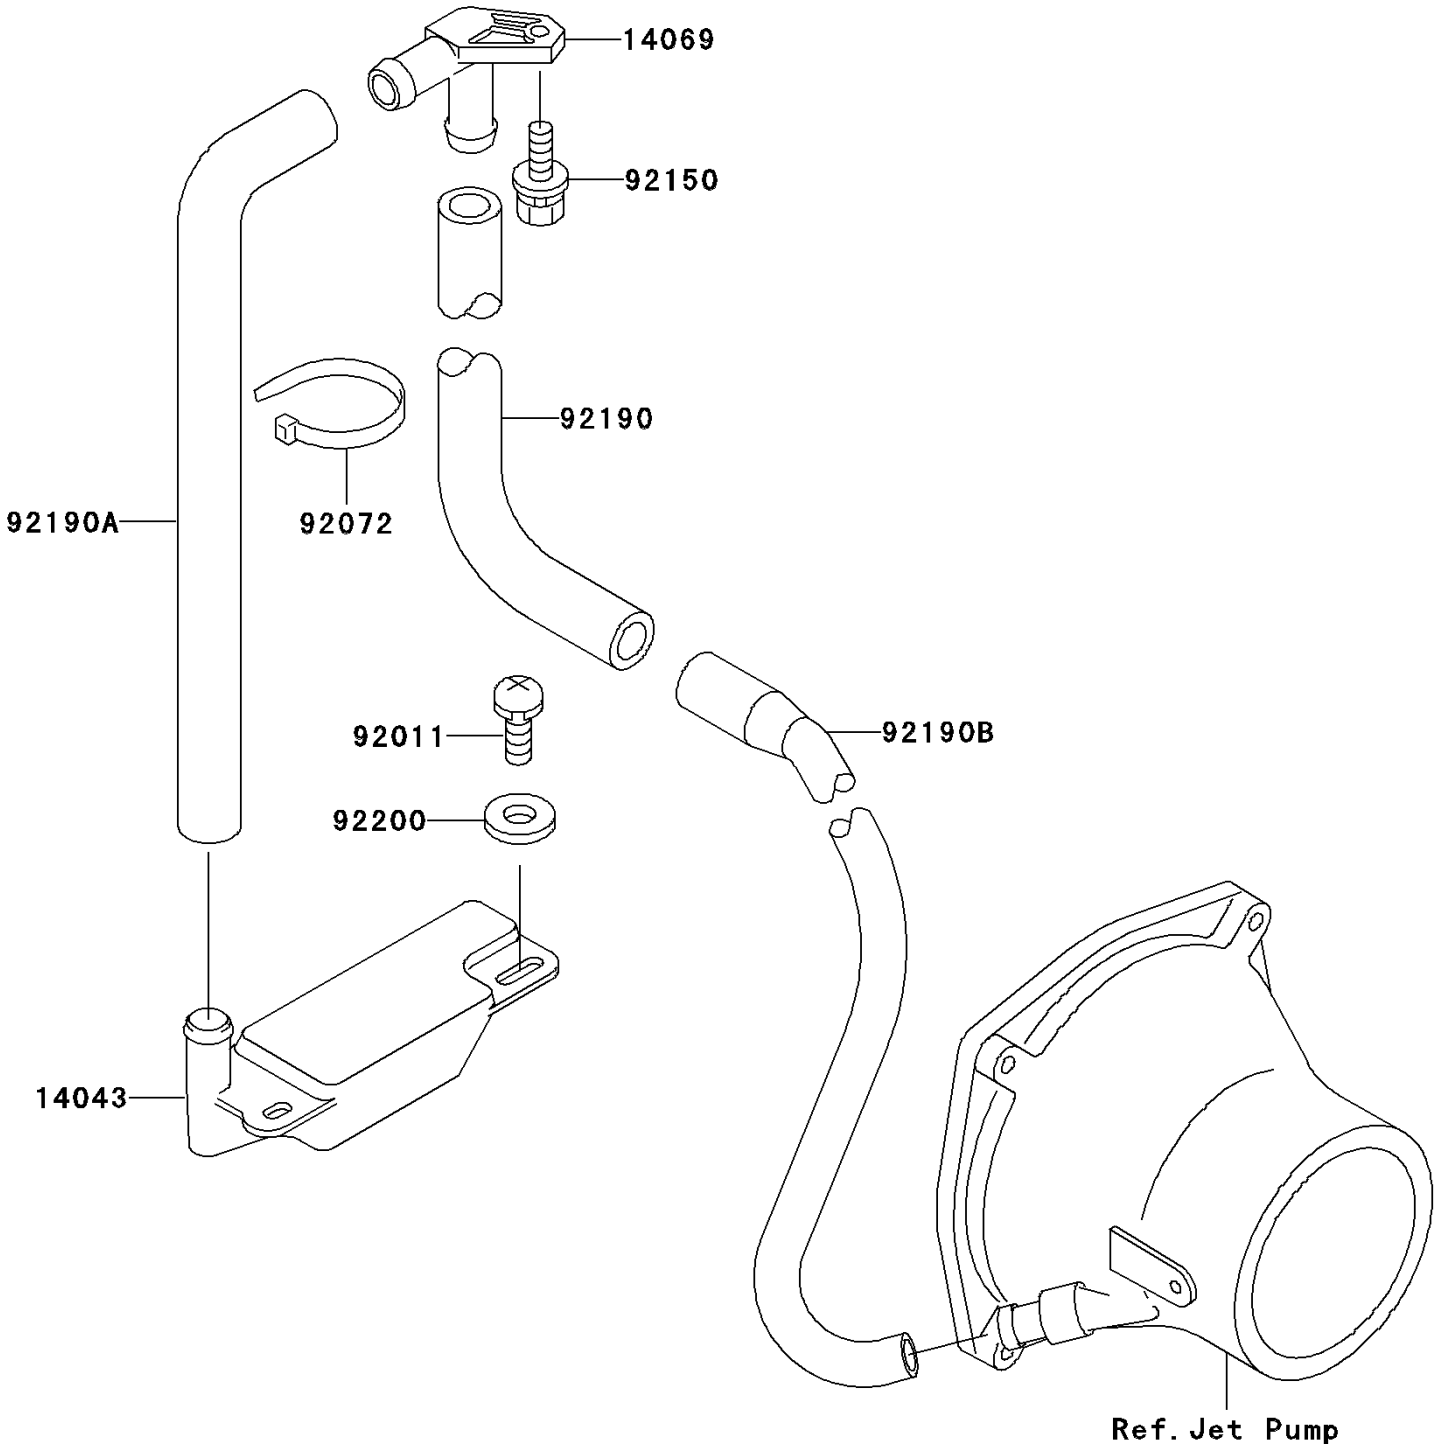

1996 1100 ZXi PARTS DIAGRAM

Bilge System

F3145

1996 1100 ZXi PARTS LIST

Bilge System

ITEM NAME	PART NUMBER	QUANTITY
FILTER (Ref # 14043)	14043-3708	1
BREATHER (Ref # 14069)	14069-3708	1
SCREW,TAPPING (Ref # 92011)	92011-561	2
BAND,L=292.1 (Ref # 92072)	92072-3509	1
BOLT,6X18 (Ref # 92150)	92150-3729	1
TUBE,BREATHER-HULL (Ref # 92190)	92190-3968	1
TUBE,FILTER-BREATHER (Ref # 92190A)	92190-3969	1
TUBE,HULL-NOZZLE (Ref # 92190B)	92190-3971	1
WASHER,5.9X16X1.5 (Ref # 92200)	92200-3714	2