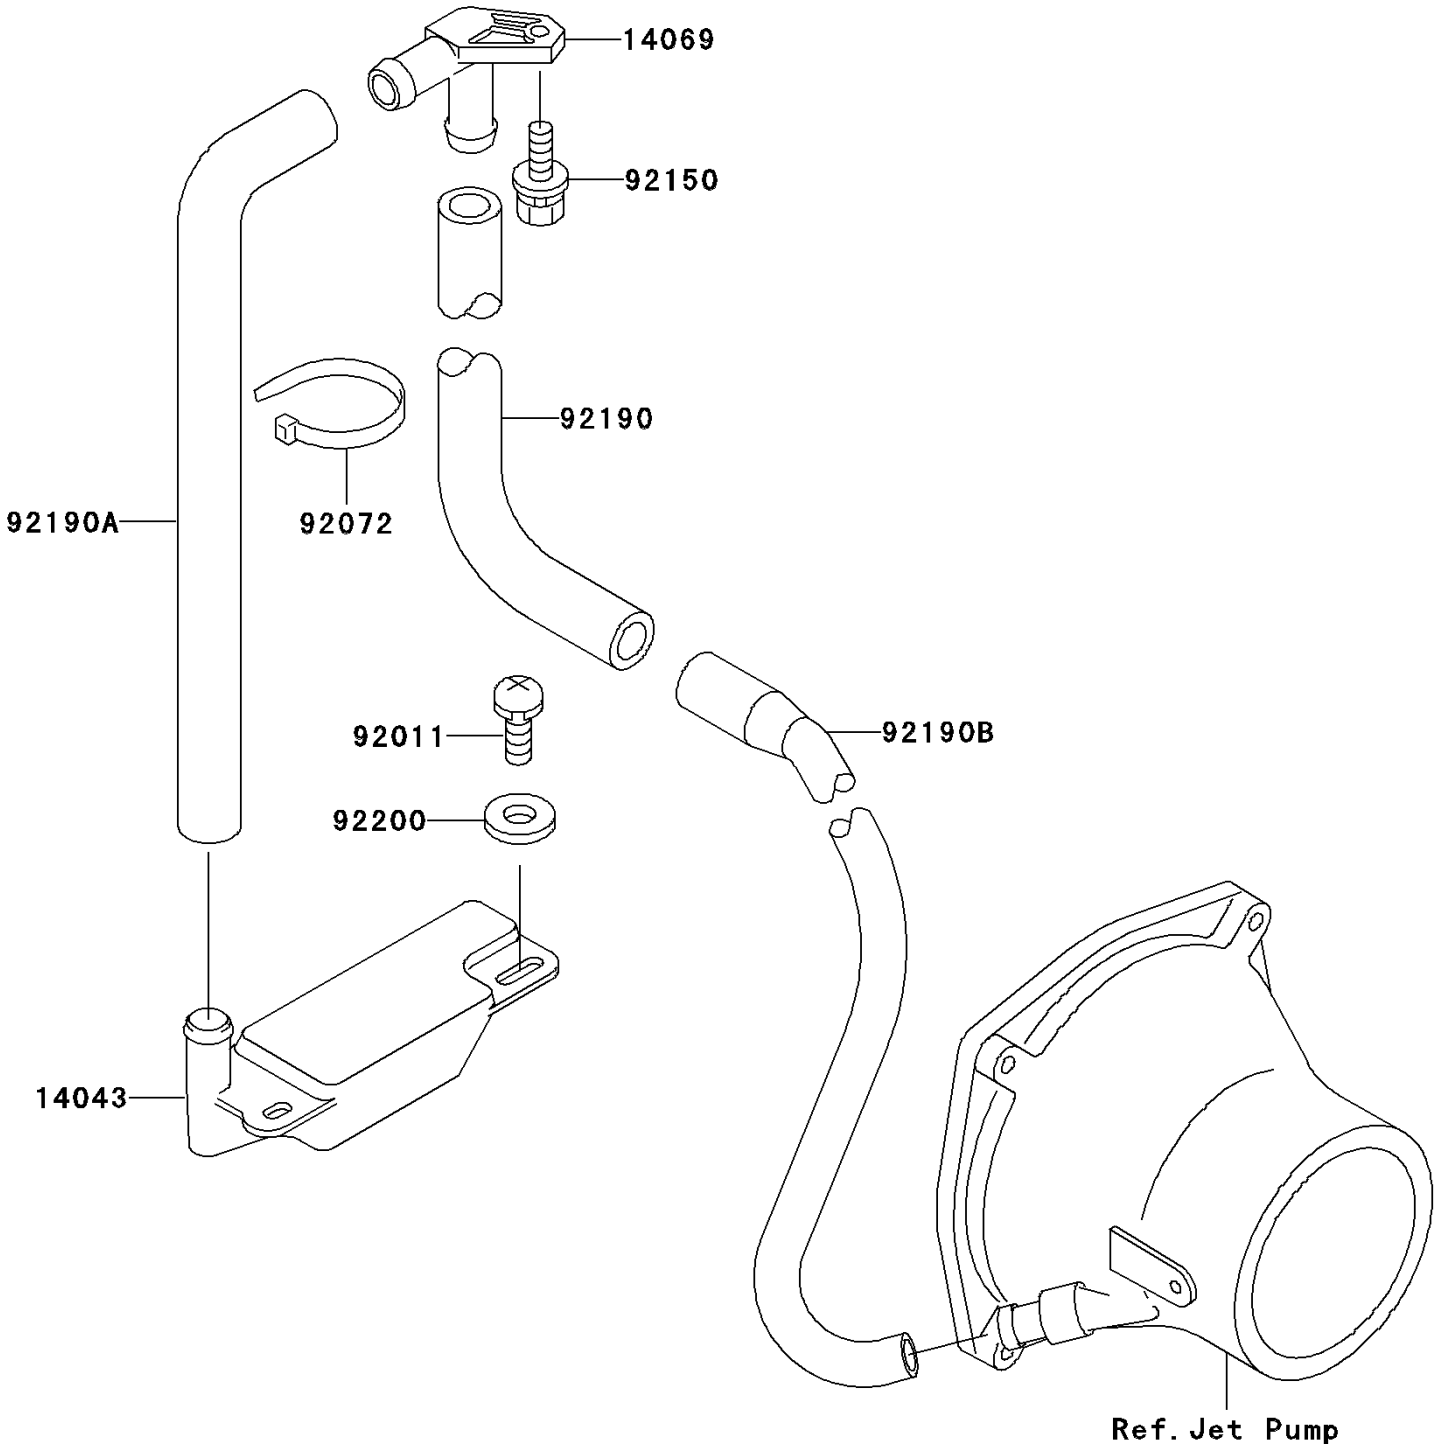

1997 1100 ZXi PARTS DIAGRAM

Bilge System

F3145

1997 1100 ZXi PARTS LIST

Bilge System

ITEM NAME	PART NUMBER	QUANTITY
FILTER (Ref # 14043)	14043-3708	1
BREATHER (Ref # 14069)	14069-3708	1
SCREW,TAPPING (Ref # 92011)	92011-561	2
BAND,L=292.1 (Ref # 92072)	92072-3509	1
BOLT,6X18 (Ref # 92150)	92150-3729	1
TUBE,BREATHER-HULL (Ref # 92190)	92190-3968	1
TUBE,FILTER-BREATHER (Ref # 92190A)	92190-3969	1
TUBE,HULL-NOZZLE (Ref # 92190B)	92190-3971	1
WASHER,5.9X16X1.5 (Ref # 92200)	92200-3714	2