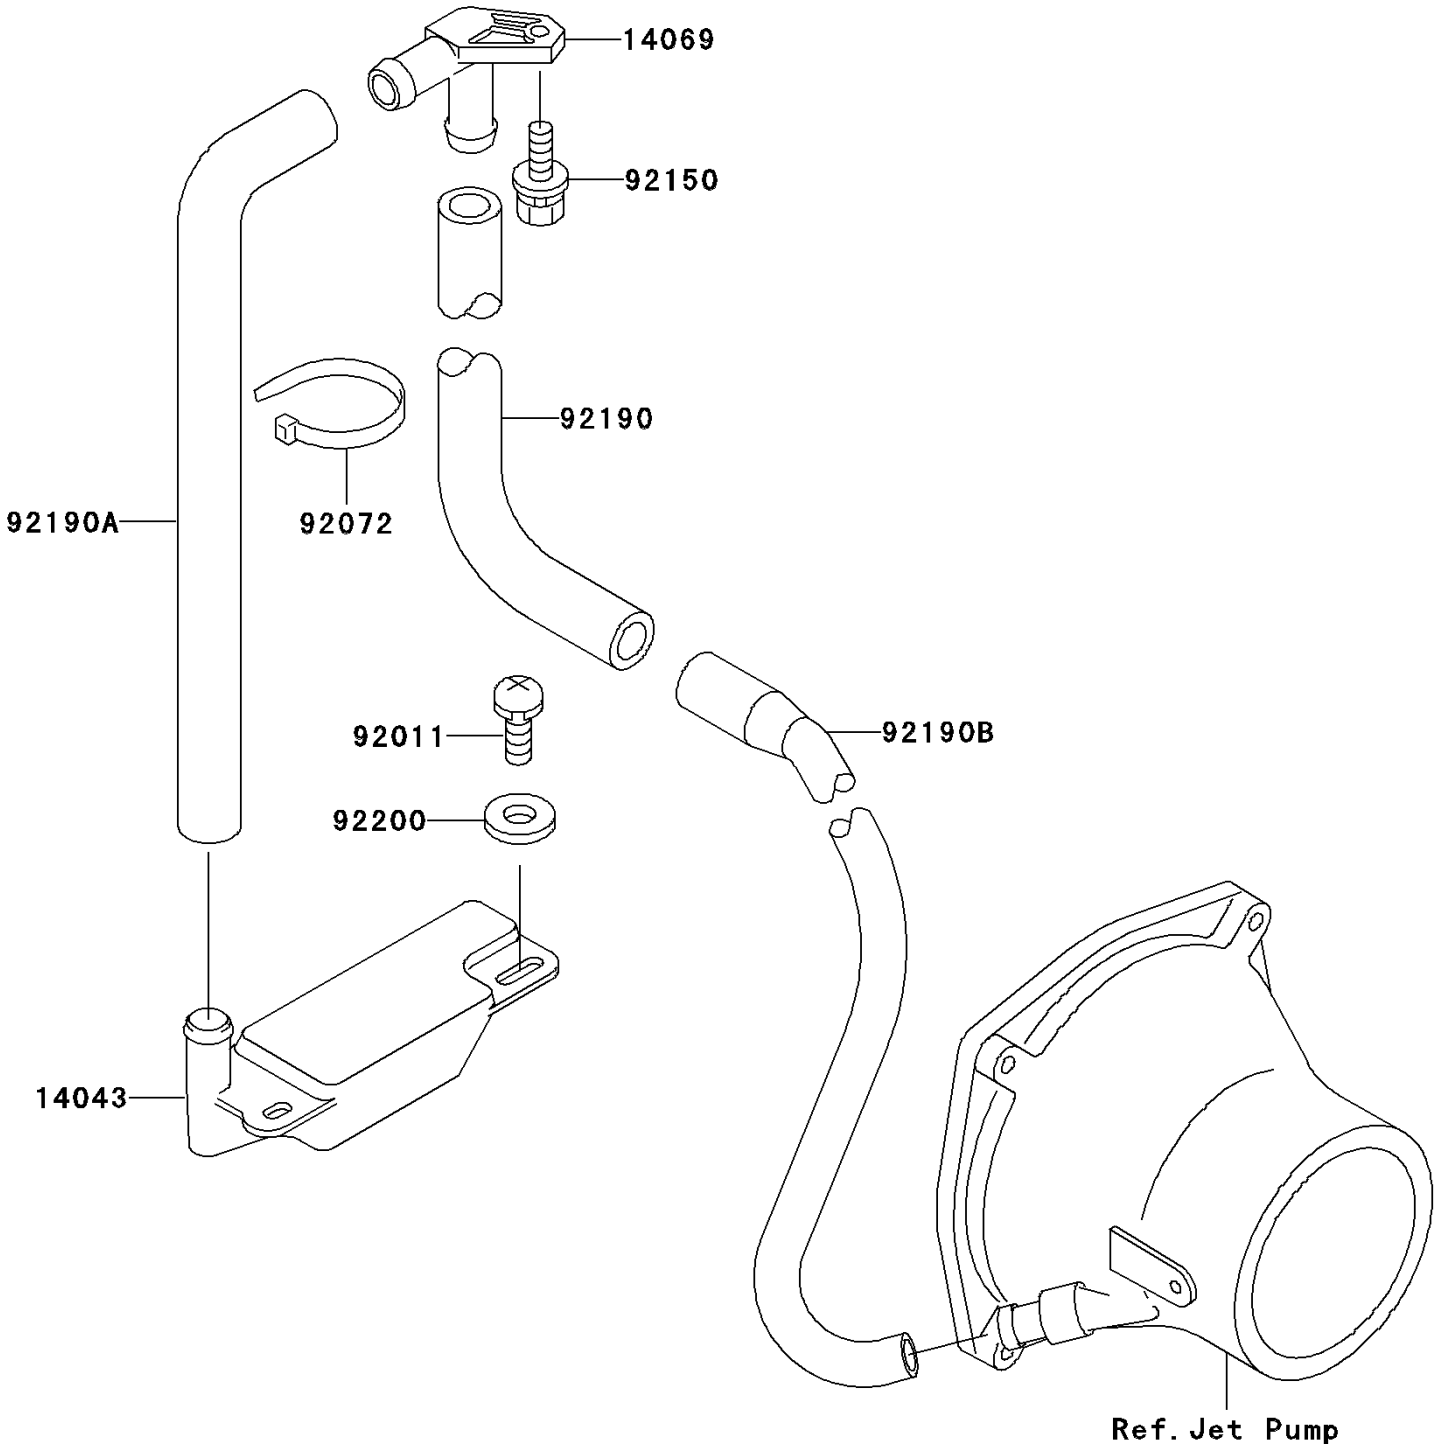

1998 1100 ZXi PARTS DIAGRAM

Bilge System

F3145

1998 1100 ZXi PARTS LIST

Bilge System

ITEM NAME	PART NUMBER	QUANTITY
FILTER (Ref # 14043)	14043-3708	1
BREATHER (Ref # 14069)	14069-3708	1
SCREW,TAPPING (Ref # 92011)	92011-561	2
BAND,L=292.1 (Ref # 92072)	92072-3509	1
BOLT,6X18 (Ref # 92150)	92150-3729	1
TUBE,BREATHER-HULL (Ref # 92190)	92190-3968	1
TUBE,FILTER-BREATHER (Ref # 92190A)	92190-3969	1
TUBE,HULL-NOZZLE (Ref # 92190B)	92190-3971	1
WASHER,5.9X16X1.5 (Ref # 92200)	92200-3714	2