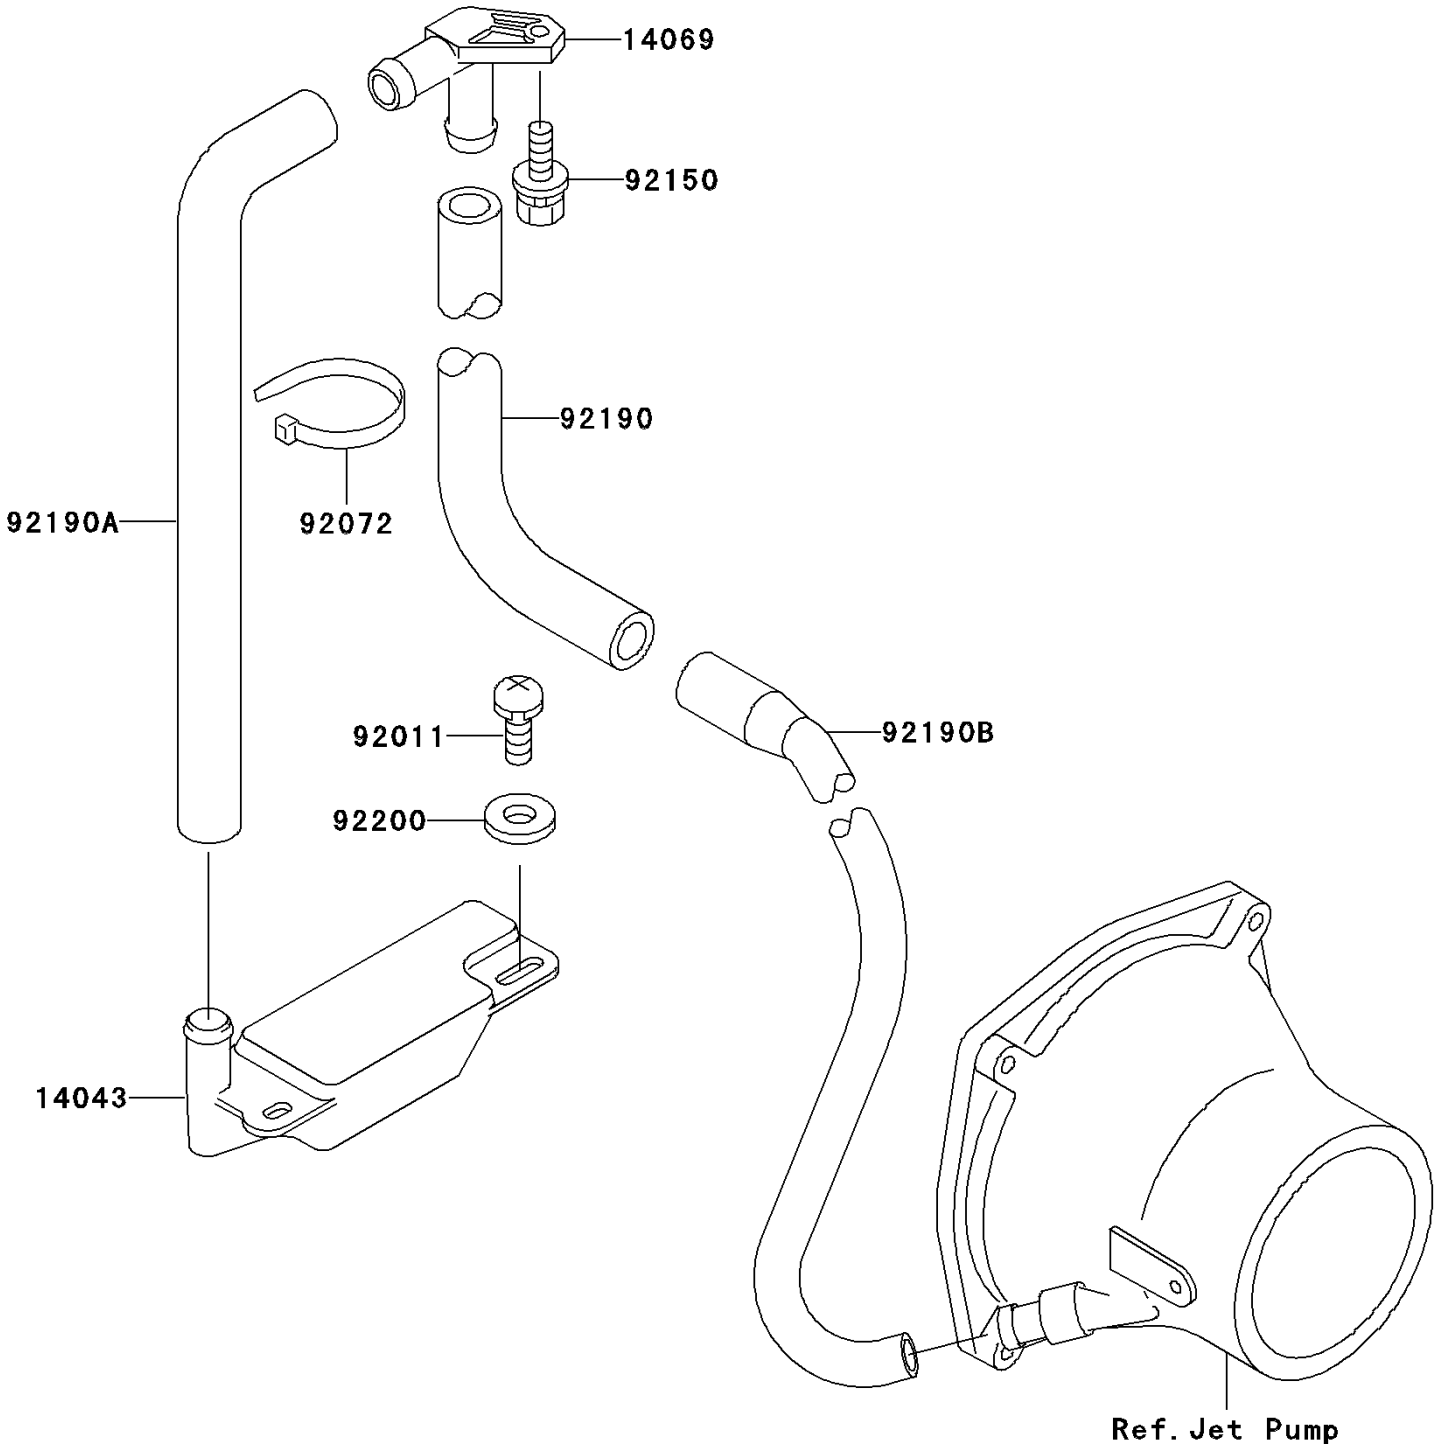

# 2000 1100 ZXi PARTS DIAGRAM

Bilge System

F3145

## 2000 1100 ZXi PARTS LIST

### Bilge System

ITEM NAME	PART NUMBER	QUANTITY
FILTER (Ref # 14043)	14043-3708	1
BREATHER (Ref # 14069)	14069-3708	1
SCREW,TAPPING (Ref # 92011)	92011-561	2
BAND,L=292.1 (Ref # 92072)	92072-3509	1
BOLT,6X18 (Ref # 92150)	92150-3729	1
TUBE,BREATHER-HULL (Ref # 92190)	92190-3968	1
TUBE,FILTER-BREATHER (Ref # 92190A)	92190-3969	1
TUBE,HULL-NOZZLE (Ref # 92190B)	92190-3971	1
WASHER,5.9X16X1.5 (Ref # 92200)	92200-3714	2