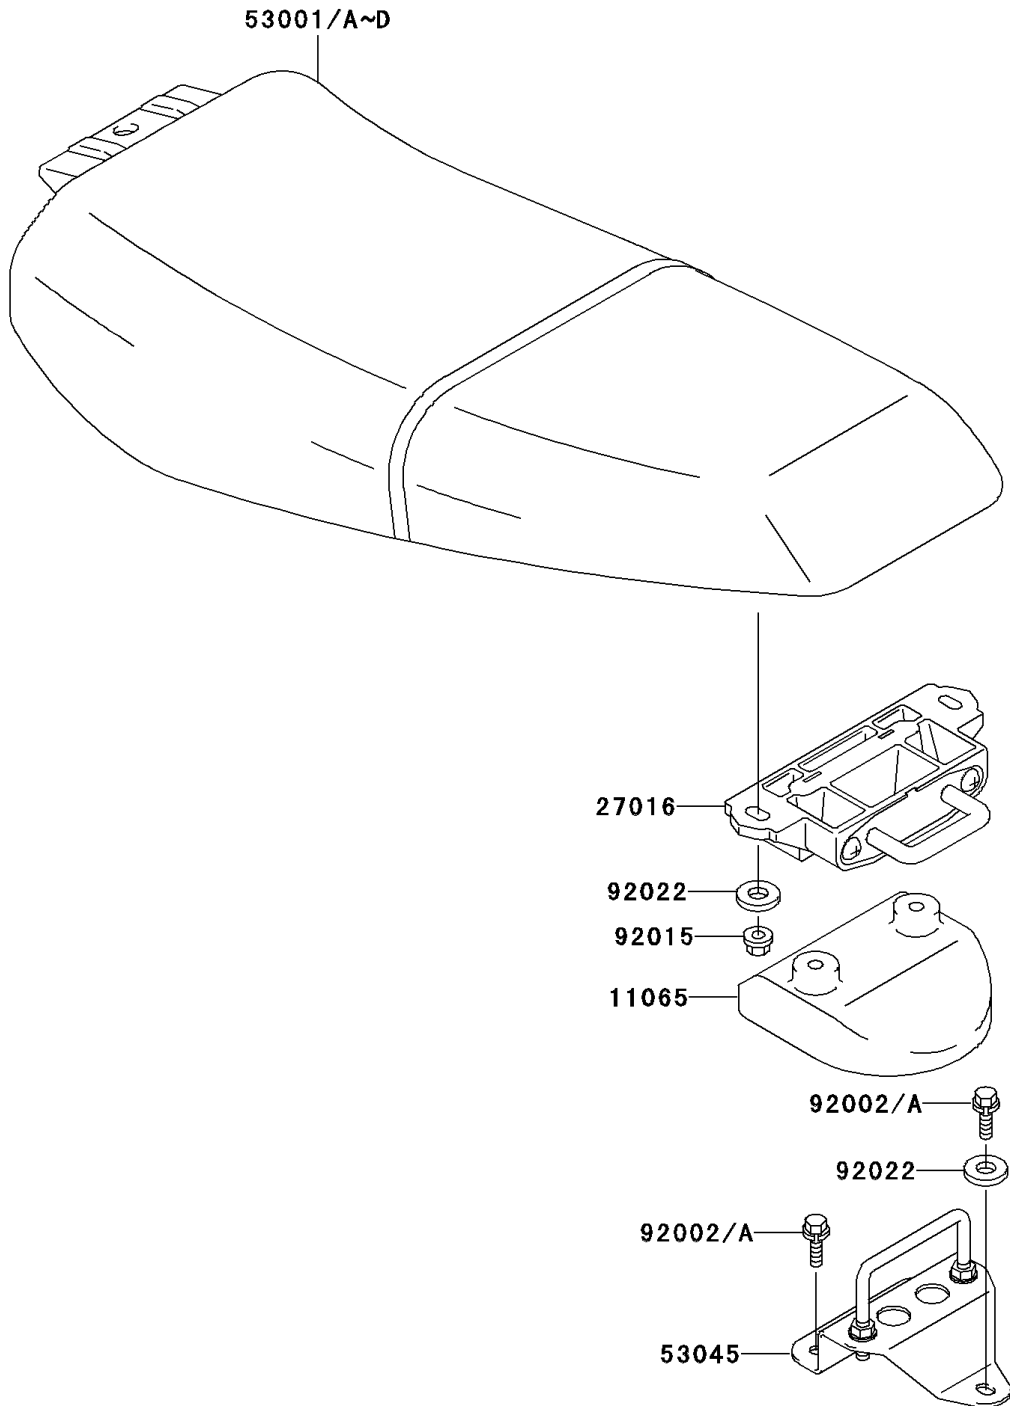

1997 1100 ZXi PARTS DIAGRAM

Seat

F3146

1997 1100 ZXi PARTS LIST

Seat

ITEM NAME	PART NUMBER	QUANTITY
CAP,SEAT LOCK HOOK (Ref # 11065)	11065-3702	1
LOCK-ASSY,SEAT (Ref # 27016)	27016-3731	1
SEAT-ASSY,S.GRAY (Ref # 53001A)	53001-3736-LG	1
HOOK-ASSY,SEAT LOCK (Ref # 53045)	53045-3706	1
BOLT,6X25 (Ref # 92002)	92002-3714	3
NUT,6MM (Ref # 92015)	92015-3767	2
WASHER,6.5X20X1.5 (Ref # 92022)	92022-3710	3