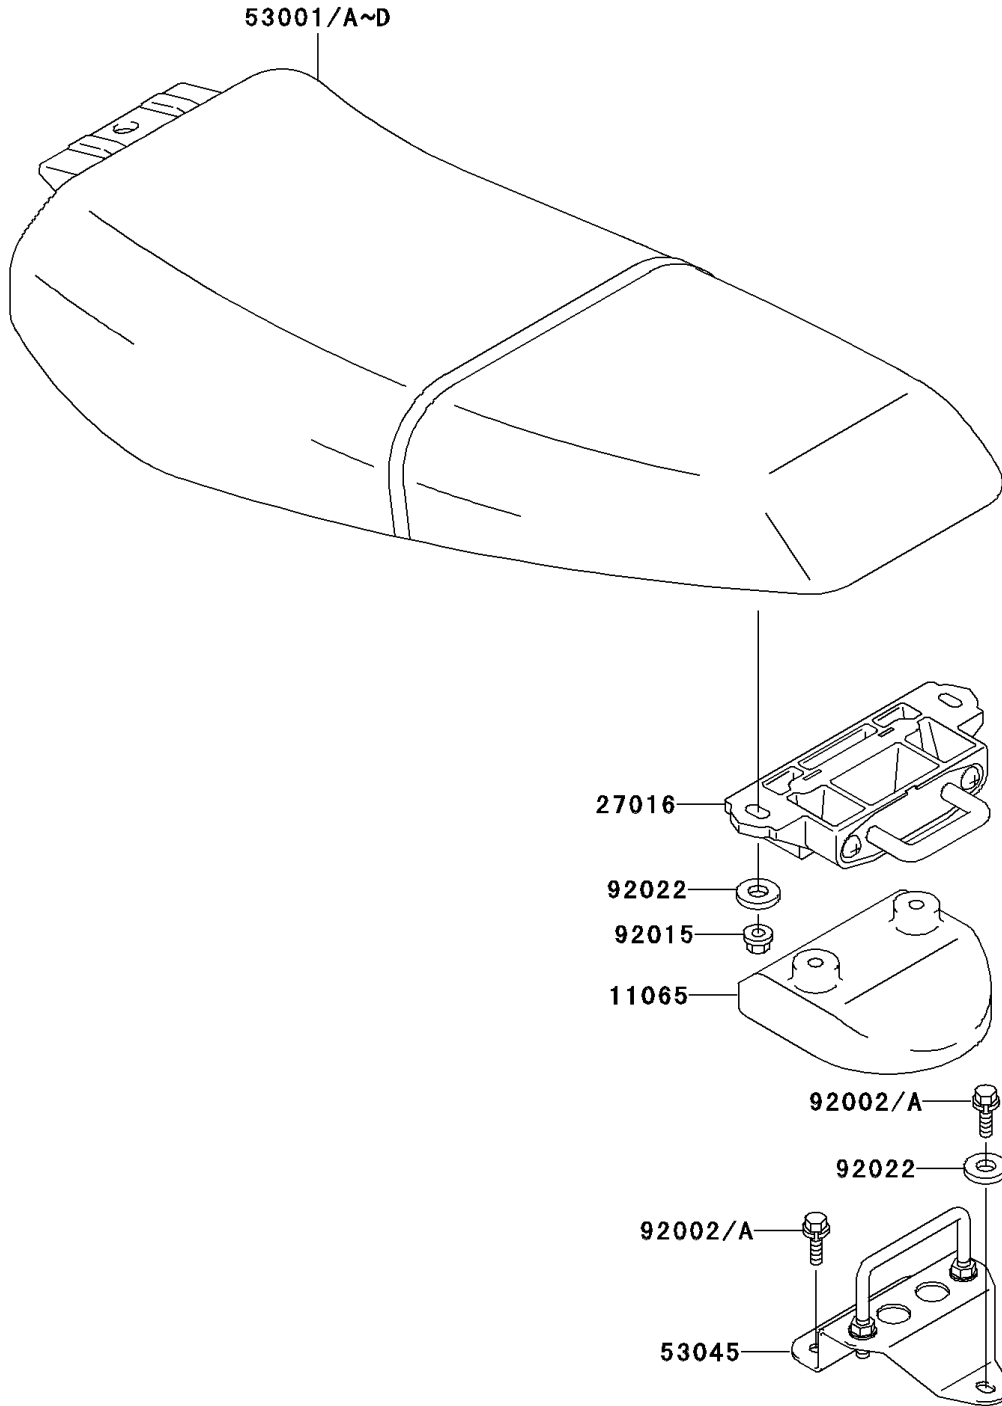

1997 1100 ZXi PARTS DIAGRAM

Seat

F3146

1997 1100 ZXi PARTS LIST

Seat

ITEM NAME	PART NUMBER	QUANTITY
CAP,SEAT LOCK HOOK (Ref # 11065)	11065-3702	1
LOCK-ASSY,SEAT (Ref # 27016)	27016-3731	1
SEAT-ASSY,S.GRAY (Ref # 53001A)	53001-3736-LG	1
HOOK-ASSY,SEAT LOCK (Ref # 53045)	53045-3706	1
BOLT,6X25 (Ref # 92002)	92002-3714	3
NUT,6MM (Ref # 92015)	92015-3767	2
WASHER,6.5X20X1.5 (Ref # 92022)	92022-3710	3